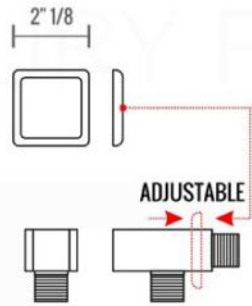

PIAZZA HAND SHOWER SET (AHHS1423)

HAND HELD

PLATE

WATER OUTLET ADAPTOR

FLEXIBLE HOSE

PIAZZA RAIN SHOWER HEAD (ARS300)

PIAZZA 17" WALL MOUNT SHOWER ARM (ASA17W)

PIAZZA 2 WAY VALVE (ASV142)

PIAZZA 2 WAY VALVE (ASV142)

CONFIG.01

RAIN SHOWER W/HANDHELD

CONFIG.02

RAIN SHOWER W/TUB FILLER

CONFIG.03

RAIN SHOWER W/BODY JETS

- 1 - UPPER END OUTLET PIPE INTERFACE
- 2 - MOUNTING FIXED HOLE
- 3 - DIVERTER
- 4 - HOT WATER PIPE INTERFACE
- 5 - COLD WATER PIPE INTERFACE
- 6 - LOWER END OUTLET INTERFACE