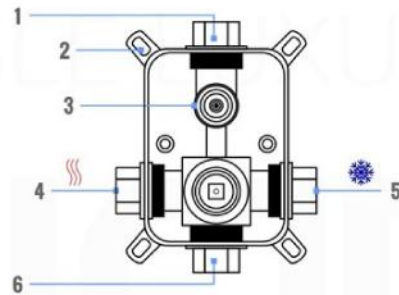

PIAZZA HAND SHOWER SET (AHHS1423)

HAND HELD

PLATE

WATER OUTLET ADAPTOR

FLEXIBLE HOSE

PIAZZA RAIN SHOWER HEAD (ARS300)

PIAZZA 17" WALL MOUNT SHOWER ARM (ASA17W)

PIAZZA 2 WAY VALVE (ASV142)

PIAZZA 2 WAY VALVE (ASV142)

CONFIG.01

RAIN SHOWER W/HANDHELD

CONFIG.02

RAIN SHOWER W/TUB FILLER

CONFIG.03

RAIN SHOWER W/BODY JETS

- 1 - UPPER END OUTLET PIPE INTERFACE
- 2 - MOUNTING FIXED HOLE
- 3 - DIVERTER
- 4 - HOT WATER PIPE INTERFACE
- 5 - COLD WATER PIPE INTERFACE
- 6 - LOWER END OUTLET INTERFACE

CONFIG.01

RAIN SHOWER W/HANDHELD

CONFIG.02

RAIN SHOWER W/TUB FILLER

CONFIG.03

RAIN SHOWER W/BODY JETS

PIAZZA 3 WAY VALVE (ASV143)

CONFIG.01

RAIN SHOWER W/HANDHELD AND TUB FILLER

CONFIG.02

RAIN SHOWER W/HANDHELD AND MESSAGE BODY JETS

CONFIG.03

RAIN SHOWER W/TUBE FILLER AND MESSAGE BODY JETS

- 1 - UPPER END OUTLET PIPE INTERFACE
- 2 - MOUNTING FIXED HOLE
- 3 - DIVERTER
- 4 - HOT WATER PIPE INTERFACE
- 5 - LOWER END OUTLET INTERFACE
- 6 - HANDHELD SHOWER CONNECTION PORT
- 7 - COLD WATER PIPE INTERFACE