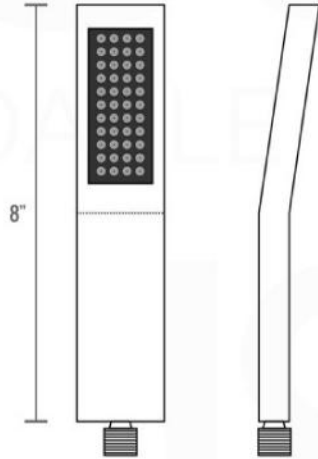

PIAZZA HAND SHOWER SET (AHHS1423)

HAND HELD

PLATE

WATER OUTLET ADAPTOR

FLEXIBLE HOSE

PIAZZA RAIN SHOWER HEAD (ARS300)

PIAZZA 17" WALL MOUNT SHOWER ARM (ASA17W)

PIAZZA 2 WAY VALVE (ASV142)

PIAZZA 2 WAY VALVE (ASV142)

CONFIG.01

RAIN SHOWER W/HANDHELD

CONFIG.02

RAIN SHOWER W/TUB FILLER

CONFIG.03

RAIN SHOWER W/BODY JETS

- 1 - UPPER END OUTLET PIPE INTERFACE
- 2 - MOUNTING FIXED HOLE
- 3 - DIVERTER
- 4 - HOT WATER PIPE INTERFACE
- 5 - COLD WATER PIPE INTERFACE
- 6 - LOWER END OUTLET INTERFACE

RAIN SHOWER W/HANDHELD AND TUB FILLER

CONFIG.02

RAIN SHOWER W/HANDHELD AND MESSAGE BODY JETS

CONFIG.03

RAIN SHOWER W/TUBE FILLER AND MESSAGE BODY JETS

- 1 - UPPER END OUTLET PIPE INTERFACE
- 2 - MOUNTING FIXED HOLE
- 3 - DIVERTER
- 4 - HOT WATER PIPE INTERFACE
- 5 - LOWER END OUTLET INTERFACE
- 6 - HANDHELD SHOWER CONNECTION PORT
- 7 - COLD WATER PIPE INTERFACE