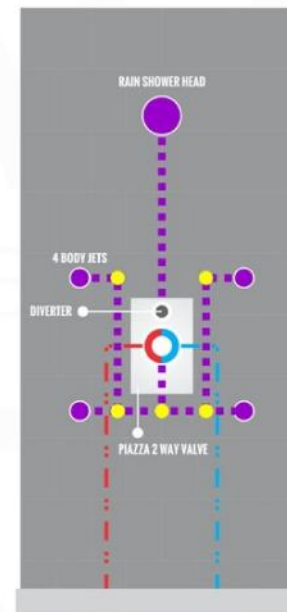

PIAZZA HAND SHOWER SET (AHHS1423)

HAND HELD

PLATE

WATER OUTLET ADAPTOR

FLEXIBLE HOSE

PIAZZA RAIN SHOWER HEAD (ARS300)

PIAZZA 17" WALL MOUNT SHOWER ARM (ASA17W)

PIAZZA 2 WAY VALVE (ASV142)

PIAZZA 2 WAY VALVE (ASV142)

CONFIG.01

RAIN SHOWER W/HANDHELD

CONFIG.02

RAIN SHOWER W/TUB FILLER

CONFIG.03

RAIN SHOWER W/BODY JETS

- 1 - UPPER END OUTLET PIPE INTERFACE
- 2 - MOUNTING FIXED HOLE
- 3 - DIVERTER
- 4 - HOT WATER PIPE INTERFACE
- 5 - COLD WATER PIPE INTERFACE
- 6 - LOWER END OUTLET INTERFACE

CONFIG.01

RAIN SHOWER W/HANDHELD

CONFIG.02

RAIN SHOWER W/TUB FILLER

CONFIG.03

RAIN SHOWER W/BODY JETS

PIAZZA 3 WAY VALVE (ASV143)

CONFIG.01

RAIN SHOWER W/HANDHELD AND TUB FILLER

CONFIG.02

RAIN SHOWER W/HANDHELD AND MESSAGE BODY JETS

CONFIG.03

RAIN SHOWER W/TUBE FILLER AND MESSAGE BODY JETS

- 1 - UPPER END OUTLET PIPE INTERFACE
- 2 - MOUNTING FIXED HOLE
- 3 - DIVERTER
- 4 - HOT WATER PIPE INTERFACE
- 5 - LOWER END OUTLET INTERFACE
- 6 - HANDHELD SHOWER CONNECTION PORT
- 7 - COLD WATER PIPE INTERFACE