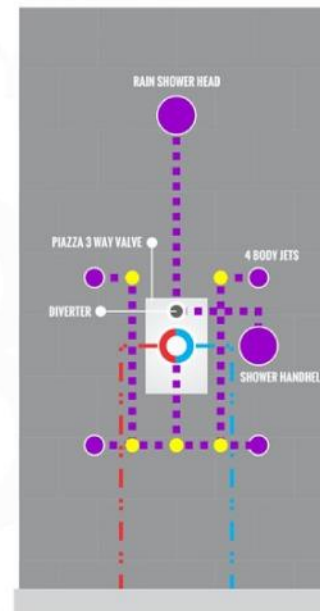

PIAZZA 2 WAY VALVE (ASV142)

CONFIG.01

RAIN SHOWER W/HANDHELD

CONFIG.02

RAIN SHOWER W/TUB FILLER

CONFIG.03

RAIN SHOWER W/BODY JETS

- 1 - UPPER END OUTLET PIPE INTERFACE
- 2 - MOUNTING FIXED HOLE
- 3 - DIVERTER
- 4 - HOT WATER PIPE INTERFACE
- 5 - COLD WATER PIPE INTERFACE
- 6 - LOWER END OUTLET INTERFACE

CONFIG.01

RAIN SHOWER W/HANDHELD

CONFIG.02

RAIN SHOWER W/TUB FILLER

CONFIG.03

RAIN SHOWER W/BODY JETS

PIAZZA 3 WAY VALVE (ASV143)

CONFIG.01

RAIN SHOWER W/HANDHELD AND TUB FILLER

CONFIG.02

RAIN SHOWER W/HANDHELD AND MESSAGE BODY JETS

CONFIG.03

RAIN SHOWER W/TUBE FILLER AND MESSAGE BODY JETS

- 1 - UPPER END OUTLET PIPE INTERFACE
- 2 - MOUNTING FIXED HOLE
- 3 - DIVERTER
- 4 - HOT WATER PIPE INTERFACE
- 5 - LOWER END OUTLET INTERFACE
- 6 - HANDHELD SHOWER CONNECTION PORT
- 7 - COLD WATER PIPE INTERFACE

CONFIG.01

RAIN SHOWER W/HANDHELD AND TUB FILLER

CONFIG.02

RAIN SHOWER W/HANDHELD AND MESSAGE BODY JETS

CONFIG.03

RAIN SHOWER W/TUBE FILLER AND MESSAGE BODY JETS