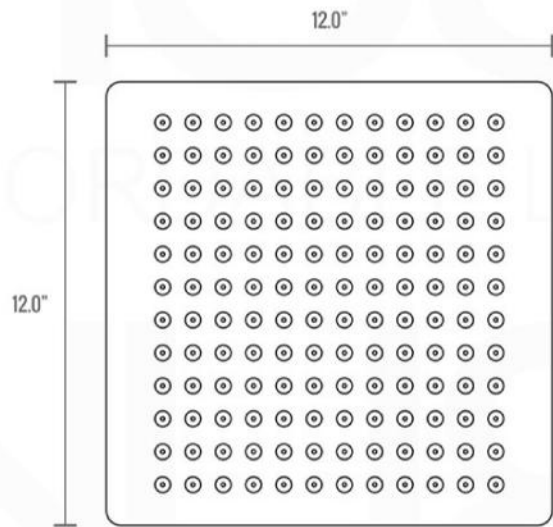

PIAZZA HAND SHOWER SET (AHHS1423)

HAND HELD

PLATE

WATER OUTLET ADAPTOR

FLEXIBLE HOSE

PIAZZA RAIN SHOWER HEAD (ARS300)

PIAZZA 17" WALL MOUNT SHOWER ARM (ASA17W)

PIAZZA 2 WAY VALVE (ASV142)

PIAZZA 2 WAY VALVE (ASV142)

CONFIG.01

RAIN SHOWER W/HANDHELD

CONFIG.02

RAIN SHOWER W/TUB FILLER

CONFIG.03

RAIN SHOWER W/BODY JETS

- 1 - UPPER END OUTLET PIPE INTERFACE
- 2 - MOUNTING FIXED HOLE
- 3 - DIVERTER
- 4 - HOT WATER PIPE INTERFACE
- 5 - COLD WATER PIPE INTERFACE
- 6 - LOWER END OUTLET INTERFACE