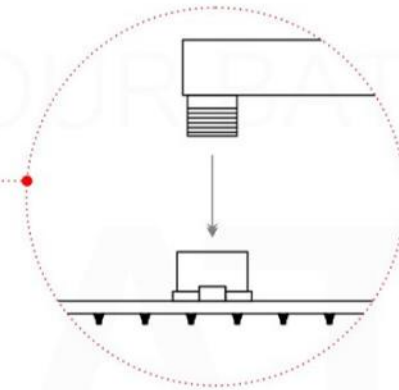

PIAZZA HAND SHOWER SET (AHHS1423)

HAND HELD

PLATE

WATER OUTLET ADAPTOR

FLEXIBLE HOSE

PIAZZA RAIN SHOWER HEAD (ARS300)

PIAZZA 17" WALL MOUNT SHOWER ARM (ASA17W)

PIAZZA 2 WAY VALVE (ASV142)

PIAZZA 2 WAY VALVE (ASV142)

CONFIG.01

RAIN SHOWER W/HANDHELD

CONFIG.02

RAIN SHOWER W/TUB FILLER

CONFIG.03

RAIN SHOWER W/BODY JETS

- 1 - UPPER END OUTLET PIPE INTERFACE
- 2 - MOUNTING FIXED HOLE
- 3 - DIVERTER
- 4 - HOT WATER PIPE INTERFACE
- 5 - COLD WATER PIPE INTERFACE
- 6 - LOWER END OUTLET INTERFACE