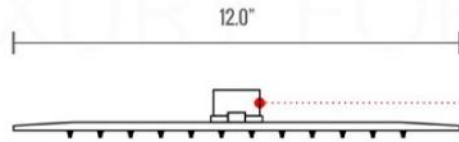

PIAZZA HAND SHOWER SET (AHHS1423)

HAND HELD

PLATE

WATER OUTLET ADAPTOR

FLEXIBLE HOSE

PIAZZA RAIN SHOWER HEAD (ARS300)

PIAZZA 17" WALL MOUNT SHOWER ARM (ASA17W)

PIAZZA 2 WAY VALVE (ASV142)

PIAZZA 2 WAY VALVE (ASV142)

CONFIG.01

RAIN SHOWER W/HANDHELD

CONFIG.02

RAIN SHOWER W/TUB FILLER

CONFIG.03

RAIN SHOWER W/BODY JETS

- 1 - UPPER END OUTLET PIPE INTERFACE
- 2 - MOUNTING FIXED HOLE
- 3 - DIVERTER
- 4 - HOT WATER PIPE INTERFACE
- 5 - COLD WATER PIPE INTERFACE
- 6 - LOWER END OUTLET INTERFACE