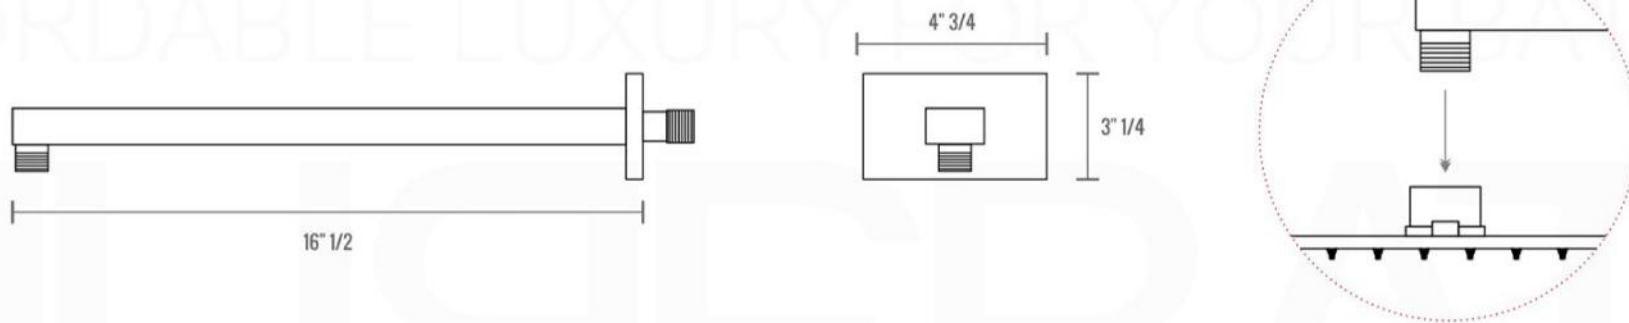

PIAZZA HAND SHOWER SET (AHHS1423)

HAND HELD

PLATE

WATER OUTLET ADAPTOR

FLEXIBLE HOSE

PIAZZA RAIN SHOWER HEAD (ARS300)

PIAZZA 17" WALL MOUNT SHOWER ARM (ASA17W)

PIAZZA 2 WAY VALVE (ASV142)

PIAZZA 2 WAY VALVE (ASV142)

CONFIG.01

RAIN SHOWER W/HANDHELD

CONFIG.02

RAIN SHOWER W/TUB FILLER

CONFIG.03

RAIN SHOWER W/BODY JETS

- 1 - UPPER END OUTLET PIPE INTERFACE
- 2 - MOUNTING FIXED HOLE
- 3 - DIVERTER
- 4 - HOT WATER PIPE INTERFACE
- 5 - COLD WATER PIPE INTERFACE
- 6 - LOWER END OUTLET INTERFACE