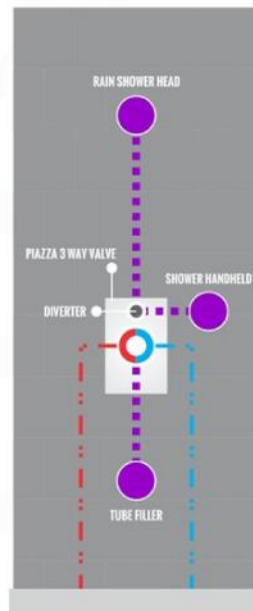

CONFIG.01

RAIN SHOWER W/HANDHELD

CONFIG.02

RAIN SHOWER W/TUB FILLER

CONFIG.03

RAIN SHOWER W/BODY JETS

PIAZZA 3 WAY VALVE (ASV143)

CONFIG.01

RAIN SHOWER W/HANDHELD AND TUB FILLER

CONFIG.02

RAIN SHOWER W/HANDHELD AND MESSAGE BODY JETS

CONFIG.03

RAIN SHOWER W/TUBE FILLER AND MESSAGE BODY JETS

- 1 - UPPER END OUTLET PIPE INTERFACE
- 2 - MOUNTING FIXED HOLE
- 3 - DIVERTER
- 4 - HOT WATER PIPE INTERFACE
- 5 - LOWER END OUTLET INTERFACE
- 6 - HANDHELD SHOWER CONNECTION PORT
- 7 - COLD WATER PIPE INTERFACE

CONFIG.01

RAIN SHOWER W/HANDHELD AND TUB FILLER

CONFIG.02

RAIN SHOWER W/HANDHELD AND MESSAGE BODY JETS

CONFIG.03

RAIN SHOWER W/TUBE FILLER AND MESSAGE BODY JETS