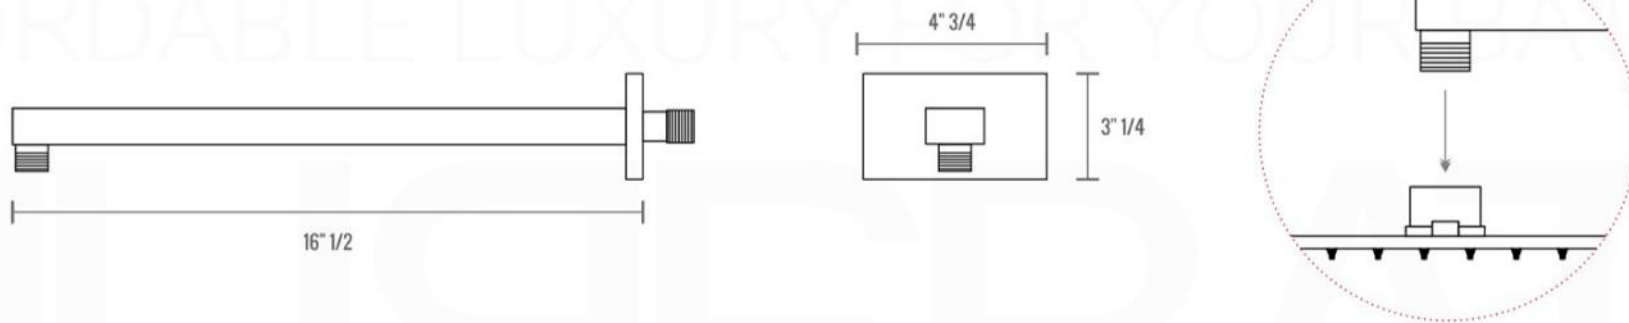

PIAZZA BODY JET (ABBS01)

PLATE

PIAZZA RAIN SHOWER HEAD (ARS300)

PIAZZA 17" WALL MOUNT SHOWER ARM (ASA17W)

PIAZZA 2 WAY VALVE (ASV142)

PIAZZA 2 WAY VALVE (ASV142)

CONFIG.01

RAIN SHOWER W/HANDHELD