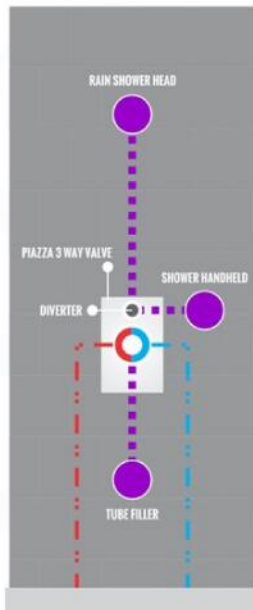

CONFIG.02

RAIN SHOWER W/TUB FILLER

CONFIG.03

RAIN SHOWER W/BODY JETS

- 1 - UPPER END OUTLET PIPE INTERFACE
- 2 - MOUNTING FIXED HOLE
- 3 - DIVERTER
- 4 - HOT WATER PIPE INTERFACE
- 5 - COLD WATER PIPE INTERFACE
- 6 - LOWER END OUTLET INTERFACE

CONFIG.01

RAIN SHOWER W/HANDHELD

CONFIG.02

RAIN SHOWER W/TUB FILLER

CONFIG.03

RAIN SHOWER W/BODY JETS

PIAZZA 3 WAY VALVE (ASV143)

CONFIG.01

RAIN SHOWER W/HANDHELD AND TUB FILLER

CONFIG.02

RAIN SHOWER W/HANDHELD AND MESSAGE BODY JETS

CONFIG.03

RAIN SHOWER W/TUBE FILLER AND MESSAGE BODY JETS

- 1 - UPPER END OUTLET PIPE INTERFACE
- 2 - MOUNTING FIXED HOLE
- 3 - DIVERTER
- 4 - HOT WATER PIPE INTERFACE
- 5 - LOWER END OUTLET INTERFACE
- 6 - HANDHELD SHOWER CONNECTION PORT
- 7 - COLD WATER PIPE INTERFACE

CONFIG.01

RAIN SHOWER W/HANDHELD AND TUB FILLER

CONFIG.02

RAIN SHOWER W/HANDHELD AND MESSAGE BODY JETS

CONFIG.03

RAIN SHOWER W/TUBE FILLER AND MESSAGE BODY JETS