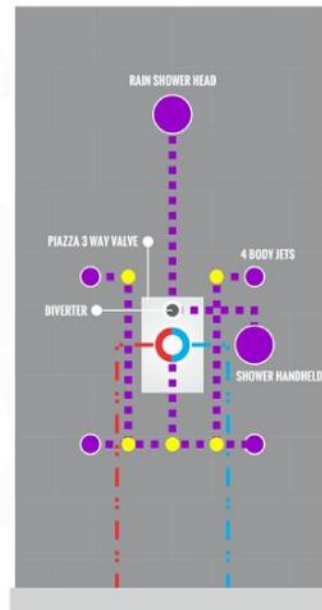

CONFIG.02

RAIN SHOWER W/TUB FILLER

CONFIG.03

RAIN SHOWER W/BODY JETS

- 1 - UPPER END OUTLET PIPE INTERFACE
- 2 - MOUNTING FIXED HOLE
- 3 - DIVERTER
- 4 - HOT WATER PIPE INTERFACE
- 5 - COLD WATER PIPE INTERFACE
- 6 - LOWER END OUTLET INTERFACE

CONFIG.01

RAIN SHOWER W/HANDHELD

CONFIG.02

RAIN SHOWER W/TUB FILLER

CONFIG.03

RAIN SHOWER W/BODY JETS

PIAZZA 3 WAY VALVE (ASV143)

CONFIG.01

RAIN SHOWER W/HANDHELD AND TUB FILLER

CONFIG.02

RAIN SHOWER W/HANDHELD AND MESSAGE BODY JETS

CONFIG.03

RAIN SHOWER W/TUBE FILLER AND MESSAGE BODY JETS

- 1 - UPPER END OUTLET PIPE INTERFACE
- 2 - MOUNTING FIXED HOLE
- 3 - DIVERTER
- 4 - HOT WATER PIPE INTERFACE
- 5 - LOWER END OUTLET INTERFACE
- 6 - HANDHELD SHOWER CONNECTION PORT
- 7 - COLD WATER PIPE INTERFACE

CONFIG.01

RAIN SHOWER W/HANDHELD AND TUB FILLER

CONFIG.02

RAIN SHOWER W/HANDHELD AND MESSAGE BODY JETS

CONFIG.03

RAIN SHOWER W/TUBE FILLER AND MESSAGE BODY JETS