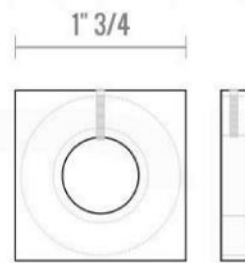

PIAZZA BODY JET (ABBS01)

PLATE

PIAZZA RAIN SHOWER HEAD (ARS300)

PIAZZA 17" WALL MOUNT SHOWER ARM (ASA17W)

PIAZZA 2 WAY VALVE (ASV142)

PIAZZA 2 WAY VALVE (ASV142)

CONFIG.01

RAIN SHOWER W/HANDHELD