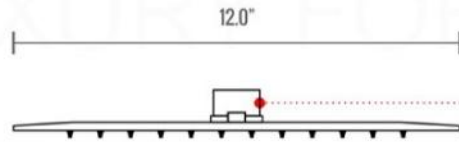

PIAZZA BODY JET (ABBS01)

PLATE

PIAZZA RAIN SHOWER HEAD (ARS300)

PIAZZA 17" WALL MOUNT SHOWER ARM (ASA17W)

PIAZZA 2 WAY VALVE (ASV142)

PIAZZA 2 WAY VALVE (ASV142)

CONFIG.01

RAIN SHOWER W/HANDHELD