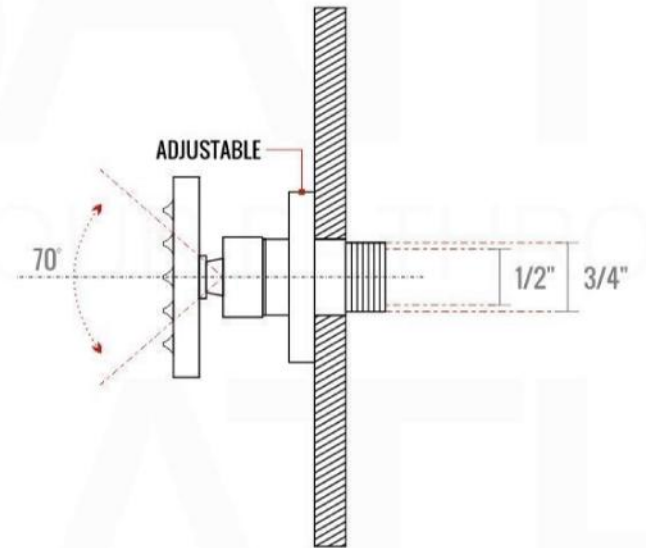

PIAZZA BODY JET (ABBS01)

PLATE

PIAZZA RAIN SHOWER HEAD (ARS300)

PIAZZA 17" WALL MOUNT SHOWER ARM (ASA17W)

PIAZZA 2 WAY VALVE (ASV142)

PIAZZA 2 WAY VALVE (ASV142)

CONFIG.01

RAIN SHOWER W/HANDHELD

CONFIG.02

RAIN SHOWER W/TUB FILLER

CONFIG.03

RAIN SHOWER W/BODY JETS

- 1 - UPPER END OUTLET PIPE INTERFACE
- 2 - MOUNTING FIXED HOLE
- 3 - DIVERTER
- 4 - HOT WATER PIPE INTERFACE
- 5 - COLD WATER PIPE INTERFACE
- 6 - LOWER END OUTLET INTERFACE

RAIN SHOWER W/HANDHELD AND TUB FILLER

CONFIG.02

RAIN SHOWER W/HANDHELD AND MESSAGE BODY JETS

CONFIG.03

RAIN SHOWER W/TUBE FILLER AND MESSAGE BODY JETS

- 1 - UPPER END OUTLET PIPE INTERFACE
- 2 - MOUNTING FIXED HOLE
- 3 - DIVERTER
- 4 - HOT WATER PIPE INTERFACE
- 5 - LOWER END OUTLET INTERFACE
- 6 - HANDHELD SHOWER CONNECTION PORT
- 7 - COLD WATER PIPE INTERFACE