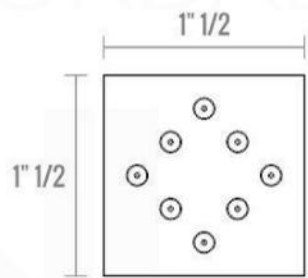

PIAZZA BODY JET (ABBS01)

PLATE

PIAZZA RAIN SHOWER HEAD (ARS300)

PIAZZA 17" WALL MOUNT SHOWER ARM (ASA17W)

PIAZZA 2 WAY VALVE (ASV142)

PIAZZA 2 WAY VALVE (ASV142)

CONFIG.01

RAIN SHOWER W/HANDHELD