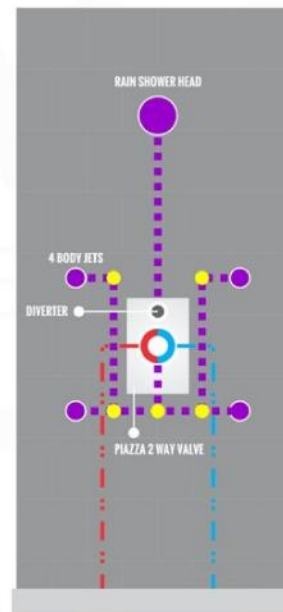

PIAZZA BODY JET (ABBS01)

PLATE

PIAZZA RAIN SHOWER HEAD (ARS300)

PIAZZA 17" WALL MOUNT SHOWER ARM (ASA17W)

PIAZZA 2 WAY VALVE (ASV142)

PIAZZA 2 WAY VALVE (ASV142)

CONFIG.01

RAIN SHOWER W/HANDHELD

CONFIG.02

RAIN SHOWER W/TUB FILLER

CONFIG.03

RAIN SHOWER W/BODY JETS

- 1 - UPPER END OUTLET PIPE INTERFACE
- 2 - MOUNTING FIXED HOLE
- 3 - DIVERTER
- 4 - HOT WATER PIPE INTERFACE
- 5 - COLD WATER PIPE INTERFACE
- 6 - LOWER END OUTLET INTERFACE

CONFIG.01

RAIN SHOWER W/HANDHELD

CONFIG.02

RAIN SHOWER W/TUB FILLER

CONFIG.03

RAIN SHOWER W/BODY JETS

PIAZZA 3 WAY VALVE (ASV143)

CONFIG.01

RAIN SHOWER W/HANDHELD AND TUB FILLER

CONFIG.02

RAIN SHOWER W/HANDHELD AND MESSAGE BODY JETS

CONFIG.03

RAIN SHOWER W/TUBE FILLER AND MESSAGE BODY JETS

- 1 - UPPER END OUTLET PIPE INTERFACE
- 2 - MOUNTING FIXED HOLE
- 3 - DIVERTER
- 4 - HOT WATER PIPE INTERFACE
- 5 - LOWER END OUTLET INTERFACE
- 6 - HANDHELD SHOWER CONNECTION PORT
- 7 - COLD WATER PIPE INTERFACE