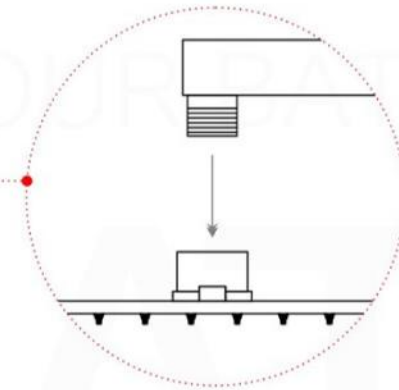

PIAZZA BODY JET (ABBS01)

PLATE

PIAZZA RAIN SHOWER HEAD (ARS300)

PIAZZA 17" WALL MOUNT SHOWER ARM (ASA17W)

PIAZZA 2 WAY VALVE (ASV142)

PIAZZA 2 WAY VALVE (ASV142)

CONFIG.01

RAIN SHOWER W/HANDHELD

CONFIG.02

RAIN SHOWER W/TUB FILLER

CONFIG.03

RAIN SHOWER W/BODY JETS

- 1 - UPPER END OUTLET PIPE INTERFACE
- 2 - MOUNTING FIXED HOLE
- 3 - DIVERTER
- 4 - HOT WATER PIPE INTERFACE
- 5 - COLD WATER PIPE INTERFACE
- 6 - LOWER END OUTLET INTERFACE