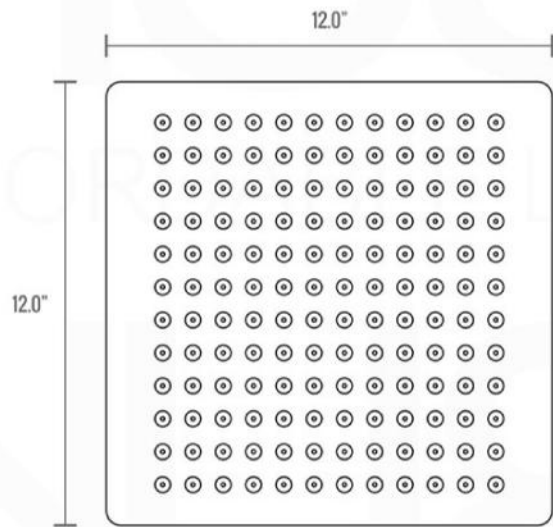

PIAZZA BODY JET (ABBS01)

PLATE

PIAZZA RAIN SHOWER HEAD (ARS300)

PIAZZA 17" WALL MOUNT SHOWER ARM (ASA17W)

PIAZZA 2 WAY VALVE (ASV142)

PIAZZA 2 WAY VALVE (ASV142)

CONFIG.01

RAIN SHOWER W/HANDHELD