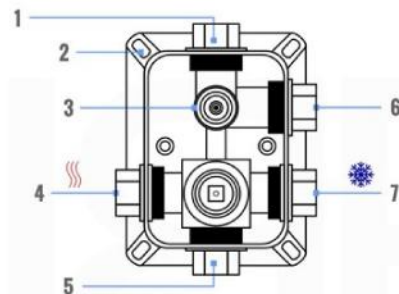

CONFIG.02

RAIN SHOWER W/TUB FILLER

CONFIG.03

RAIN SHOWER W/BODY JETS

- 1 - UPPER END OUTLET PIPE INTERFACE
- 2 - MOUNTING FIXED HOLE
- 3 - DIVERTER
- 4 - HOT WATER PIPE INTERFACE
- 5 - COLD WATER PIPE INTERFACE
- 6 - LOWER END OUTLET INTERFACE

CONFIG.01

RAIN SHOWER W/HANDHELD

CONFIG.02

RAIN SHOWER W/TUB FILLER

CONFIG.03

RAIN SHOWER W/BODY JETS

PIAZZA 3 WAY VALVE (ASV143)

CONFIG.01

RAIN SHOWER W/HANDHELD AND TUB FILLER

CONFIG.02

RAIN SHOWER W/HANDHELD AND MESSAGE BODY JETS

CONFIG.03

RAIN SHOWER W/TUBE FILLER AND MESSAGE BODY JETS

- 1 - UPPER END OUTLET PIPE INTERFACE
- 2 - MOUNTING FIXED HOLE
- 3 - DIVERTER
- 4 - HOT WATER PIPE INTERFACE
- 5 - LOWER END OUTLET INTERFACE
- 6 - HANDHELD SHOWER CONNECTION PORT
- 7 - COLD WATER PIPE INTERFACE