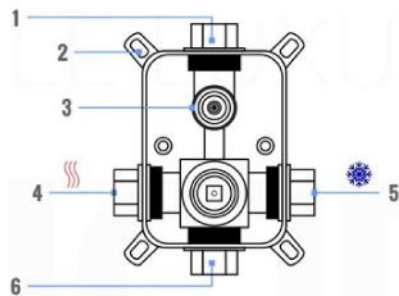

PIAZZA BODY JET (ABBS01)

PLATE

PIAZZA RAIN SHOWER HEAD (ARS300)

PIAZZA 17" WALL MOUNT SHOWER ARM (ASA17W)

PIAZZA 2 WAY VALVE (ASV142)

PIAZZA 2 WAY VALVE (ASV142)

CONFIG.01

RAIN SHOWER W/HANDHELD

CONFIG.02

RAIN SHOWER W/TUB FILLER

CONFIG.03

RAIN SHOWER W/BODY JETS

- 1 - UPPER END OUTLET PIPE INTERFACE
- 2 - MOUNTING FIXED HOLE
- 3 - DIVERTER
- 4 - HOT WATER PIPE INTERFACE
- 5 - COLD WATER PIPE INTERFACE
- 6 - LOWER END OUTLET INTERFACE

RAIN SHOWER W/HANDHELD AND TUB FILLER

CONFIG.02

RAIN SHOWER W/HANDHELD AND MESSAGE BODY JETS

CONFIG.03

RAIN SHOWER W/TUBE FILLER AND MESSAGE BODY JETS

- 1 - UPPER END OUTLET PIPE INTERFACE
- 2 - MOUNTING FIXED HOLE
- 3 - DIVERTER
- 4 - HOT WATER PIPE INTERFACE
- 5 - LOWER END OUTLET INTERFACE
- 6 - HANDHELD SHOWER CONNECTION PORT
- 7 - COLD WATER PIPE INTERFACE