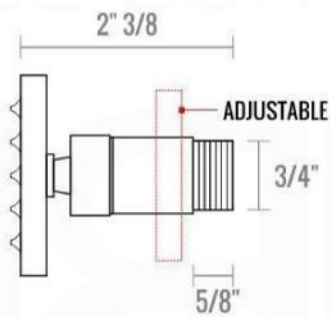

PIAZZA BODY JET (ABBS01)

PLATE

PIAZZA RAIN SHOWER HEAD (ARS300)

PIAZZA 17" WALL MOUNT SHOWER ARM (ASA17W)

PIAZZA 2 WAY VALVE (ASV142)

PIAZZA 2 WAY VALVE (ASV142)

CONFIG.01

RAIN SHOWER W/HANDHELD

CONFIG.02

RAIN SHOWER W/TUB FILLER

CONFIG.03

RAIN SHOWER W/BODY JETS

- 1 - UPPER END OUTLET PIPE INTERFACE
- 2 - MOUNTING FIXED HOLE
- 3 - DIVERTER
- 4 - HOT WATER PIPE INTERFACE
- 5 - COLD WATER PIPE INTERFACE
- 6 - LOWER END OUTLET INTERFACE