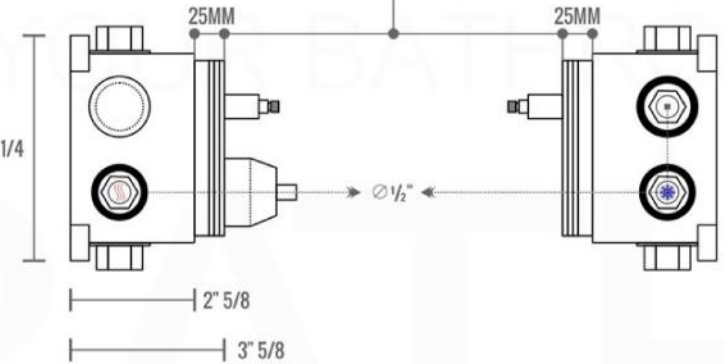

PROTECTION COVER

LEFT VIEW

RIGHT VIEW

THIS LINE ON:
SAME SURFACE AS RAW WALL WHEN SET IN.
CUT TO BE ON SAME SURFACE OF CERAMIC | EXTRA 25MM FOR CERAMIC

PIAZZA 2 WAY VALVE (ASV142)

CONFIG.01

RAIN SHOWER W/HANDHELD

CONFIG.02

RAIN SHOWER W/TUB FILLER

CONFIG.03

RAIN SHOWER W/BODY JETS

- 1 - UPPER END OUTLET PIPE INTERFACE
- 2 - MOUNTING FIXED HOLE
- 3 - DIVERTER
- 4 - HOT WATER PIPE INTERFACE
- 5 - COLD WATER PIPE INTERFACE
- 6 - LOWER END OUTLET INTERFACE