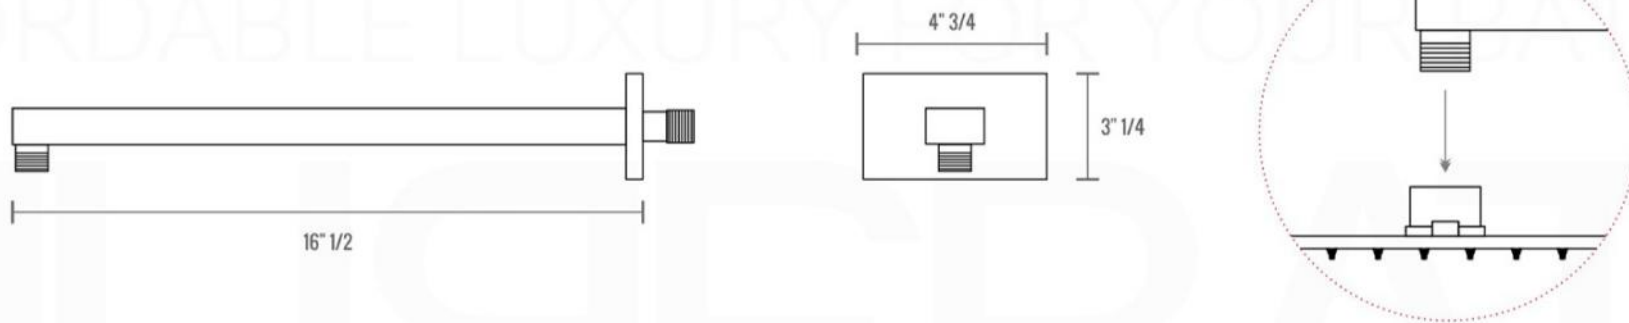

PIAZZA HAND SHOWER SET (AHHS1423)

HAND HELD

PLATE

WATER OUTLET ADAPTOR

FLEXIBLE HOSE

PIAZZA RAIN SHOWER HEAD (ARS200)

PIAZZA 17" WALL MOUNT SHOWER ARM (ASA17W)

PIAZZA TUB FILLER (ASTF147)

PIAZZA 3 WAY VALVE (ASV143)

FRONT VIEW

- 1- UPPER END OUTLET PIPE INTERFACE
- 2- MOUNTING FIXED HOLE
- 3- DIVERTER
- 4- HOT WATER PIPE INTERFACE
- 5- LOWER END OUTLET INTERFACE
- 6- HANDHELD SHOWER CONNECTION PORT
- 7- COLD WATER PIPE INTERFACE

PROTECTION COVER

LEFT VIEW

RIGHT VIEW

THIS LINE ON:
SAME SURFACE AS RAW WALL WHEN SET IN.
CUT TO BE ON SAME SURFACE OF CERAMIC | EXTRA 25MM FOR CERAMIC

PIAZZA 2 WAY VALVE (ASV142)

CONFIG.01

RAIN SHOWER W/HANDHELD