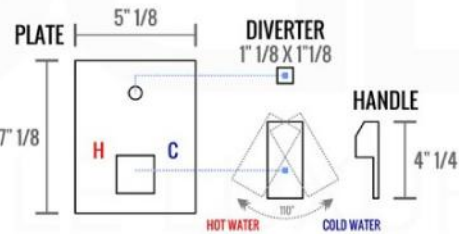

PIAZZA HAND SHOWER SET (AHHS1423)

HAND HELD

PLATE

WATER OUTLET ADAPTOR

FLEXIBLE HOSE

PIAZZA RAIN SHOWER HEAD (ARS200)

PIAZZA 17" WALL MOUNT SHOWER ARM (ASA17W)

PIAZZA TUB FILLER (ASTF147)

PIAZZA 3 WAY VALVE (ASV143)

FRONT VIEW

- 1- UPPER END OUTLET PIPE INTERFACE
- 2- MOUNTING FIXED HOLE
- 3- DIVERTER
- 4- HOT WATER PIPE INTERFACE
- 5- LOWER END OUTLET INTERFACE
- 6- HANDHELD SHOWER CONNECTION PORT
- 7- COLD WATER PIPE INTERFACE

PROTECTION COVER

LEFT VIEW

RIGHT VIEW

THIS LINE ON:
SAME SURFACE AS RAW WALL WHEN SET IN.
CUT TO BE ON SAME SURFACE OF CERAMIC | EXTRA 25MM FOR CERAMIC

PIAZZA 2 WAY VALVE (ASV142)

CONFIG.01

RAIN SHOWER W/HANDHELD