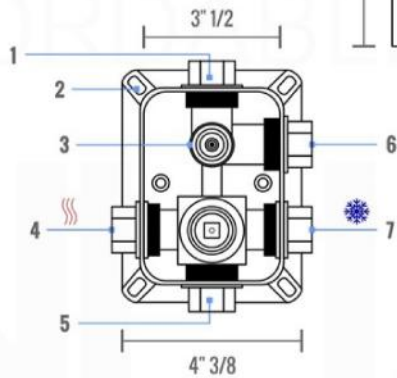

PIAZZA HAND SHOWER SET (AHHS1423)

HAND HELD

PLATE

WATER OUTLET ADAPTOR

FLEXIBLE HOSE

PIAZZA RAIN SHOWER HEAD (ARS200)

PIAZZA 17" WALL MOUNT SHOWER ARM (ASA17W)

PIAZZA TUB FILLER (ASTF147)

PIAZZA 3 WAY VALVE (ASV143)

FRONT VIEW

- 1- UPPER END OUTLET PIPE INTERFACE
- 2- MOUNTING FIXED HOLE
- 3- DIVERTER
- 4- HOT WATER PIPE INTERFACE
- 5- LOWER END OUTLET INTERFACE
- 6- HANDHELD SHOWER CONNECTION PORT
- 7- COLD WATER PIPE INTERFACE

PROTECTION COVER

LEFT VIEW

RIGHT VIEW

THIS LINE ON:
SAME SURFACE AS RAW WALL WHEN SET IN.
CUT TO BE ON SAME SURFACE OF CERAMIC | EXTRA 25MM FOR CERAMIC

PIAZZA 2 WAY VALVE (ASV142)

CONFIG.01

RAIN SHOWER W/HANDHELD

RAIN SHOWER W/HANDHELD AND TUB FILLER

CONFIG.02

RAIN SHOWER W/HANDHELD AND MESSAGE BODY JETS

CONFIG.03

RAIN SHOWER W/TUBE FILLER AND MESSAGE BODY JETS

- 1 - UPPER END OUTLET PIPE INTERFACE
- 2 - MOUNTING FIXED HOLE
- 3 - DIVERTER
- 4 - HOT WATER PIPE INTERFACE
- 5 - LOWER END OUTLET INTERFACE
- 6 - HANDHELD SHOWER CONNECTION PORT
- 7 - COLD WATER PIPE INTERFACE