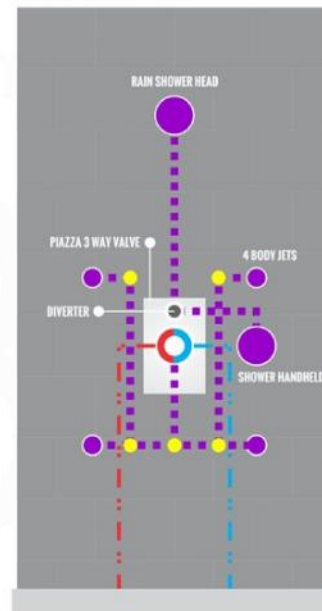

CONFIG.02

RAIN SHOWER W/TUB FILLER

CONFIG.03

RAIN SHOWER W/BODY JETS

- 1 - UPPER END OUTLET PIPE INTERFACE
- 2 - MOUNTING FIXED HOLE
- 3 - DIVERTER
- 4 - HOT WATER PIPE INTERFACE
- 5 - COLD WATER PIPE INTERFACE
- 6 - LOWER END OUTLET INTERFACE

CONFIG.01

RAIN SHOWER W/HANDHELD

CONFIG.02

RAIN SHOWER W/TUB FILLER

CONFIG.03

RAIN SHOWER W/BODY JETS

PIAZZA 3 WAY VALVE (ASV143)

CONFIG.01

RAIN SHOWER W/HANDHELD AND TUB FILLER

CONFIG.02

RAIN SHOWER W/HANDHELD AND MESSAGE BODY JETS

CONFIG.03

RAIN SHOWER W/TUBE FILLER AND MESSAGE BODY JETS

- 1 - UPPER END OUTLET PIPE INTERFACE
- 2 - MOUNTING FIXED HOLE
- 3 - DIVERTER
- 4 - HOT WATER PIPE INTERFACE
- 5 - LOWER END OUTLET INTERFACE
- 6 - HANDHELD SHOWER CONNECTION PORT
- 7 - COLD WATER PIPE INTERFACE

CONFIG.01

RAIN SHOWER W/HANDHELD AND TUB FILLER

CONFIG.02

RAIN SHOWER W/HANDHELD AND MESSAGE BODY JETS

CONFIG.03

RAIN SHOWER W/TUBE FILLER AND MESSAGE BODY JETS