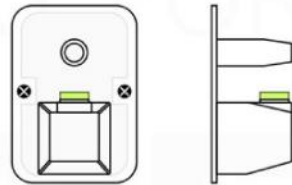

PIAZZA HAND SHOWER SET (AHHS1423)

HAND HELD

PLATE

WATER OUTLET ADAPTOR

FLEXIBLE HOSE

PIAZZA RAIN SHOWER HEAD (ARS200)

PIAZZA 17" WALL MOUNT SHOWER ARM (ASA17W)

PIAZZA TUB FILLER (ASTF147)

PIAZZA 3 WAY VALVE (ASV143)

FRONT VIEW

- 1- UPPER END OUTLET PIPE INTERFACE
- 2- MOUNTING FIXED HOLE
- 3- DIVERTER
- 4- HOT WATER PIPE INTERFACE
- 5- LOWER END OUTLET INTERFACE
- 6- HANDHELD SHOWER CONNECTION PORT
- 7- COLD WATER PIPE INTERFACE

PROTECTION COVER

LEFT VIEW

RIGHT VIEW

THIS LINE ON:
SAME SURFACE AS RAW WALL WHEN SET IN.
CUT TO BE ON SAME SURFACE OF CERAMIC | EXTRA 25MM FOR CERAMIC

PIAZZA 2 WAY VALVE (ASV142)

CONFIG.01

RAIN SHOWER W/HANDHELD