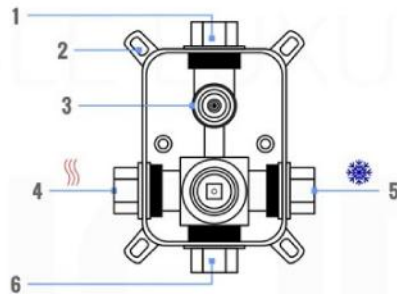

PIAZZA 3 WAY VALVE (ASV143)

FRONT VIEW

- 1- UPPER END OUTLET PIPE INTERFACE
- 2- MOUNTING FIXED HOLE
- 3- DIVERTER
- 4- HOT WATER PIPE INTERFACE
- 5- LOWER END OUTLET INTERFACE
- 6- HANDHELD SHOWER CONNECTION PORT
- 7- COLD WATER PIPE INTERFACE

PROTECTION COVER

LEFT VIEW

RIGHT VIEW

THIS LINE ON:
SAME SURFACE AS RAW WALL WHEN SET IN.
CUT TO BE ON SAME SURFACE OF CERAMIC | EXTRA 25MM FOR CERAMIC

PIAZZA 2 WAY VALVE (ASV142)

CONFIG.01

RAIN SHOWER W/HANDHELD

CONFIG.02

RAIN SHOWER W/TUB FILLER

CONFIG.03

RAIN SHOWER W/BODY JETS

- 1 - UPPER END OUTLET PIPE INTERFACE
- 2 - MOUNTING FIXED HOLE
- 3 - DIVERTER
- 4 - HOT WATER PIPE INTERFACE
- 5 - COLD WATER PIPE INTERFACE
- 6 - LOWER END OUTLET INTERFACE