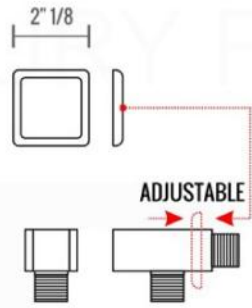

PIAZZA HAND SHOWER SET (AHHS1423)

HAND HELD

PLATE

WATER OUTLET ADAPTOR

FLEXIBLE HOSE

PIAZZA RAIN SHOWER HEAD (ARS200)

PIAZZA 17" WALL MOUNT SHOWER ARM (ASA17W)

PIAZZA TUB FILLER (ASTF147)

PIAZZA 3 WAY VALVE (ASV143)

FRONT VIEW

- 1- UPPER END OUTLET PIPE INTERFACE
- 2- MOUNTING FIXED HOLE
- 3- DIVERTER
- 4- HOT WATER PIPE INTERFACE
- 5- LOWER END OUTLET INTERFACE
- 6- HANDHELD SHOWER CONNECTION PORT
- 7- COLD WATER PIPE INTERFACE

PROTECTION COVER

LEFT VIEW

RIGHT VIEW

THIS LINE ON:
SAME SURFACE AS RAW WALL WHEN SET IN.
CUT TO BE ON SAME SURFACE OF CERAMIC | EXTRA 25MM FOR CERAMIC

PIAZZA 2 WAY VALVE (ASV142)

CONFIG.01

RAIN SHOWER W/HANDHELD