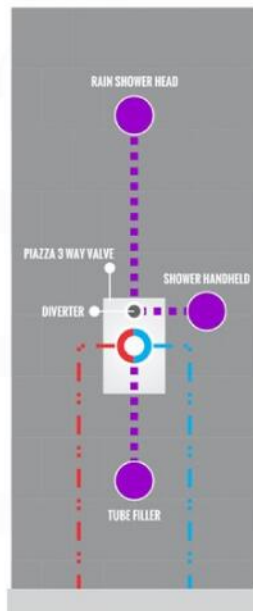

CONFIG.02

RAIN SHOWER W/TUB FILLER

CONFIG.03

RAIN SHOWER W/BODY JETS

- 1 - UPPER END OUTLET PIPE INTERFACE
- 2 - MOUNTING FIXED HOLE
- 3 - DIVERTER
- 4 - HOT WATER PIPE INTERFACE
- 5 - COLD WATER PIPE INTERFACE
- 6 - LOWER END OUTLET INTERFACE

CONFIG.01

RAIN SHOWER W/HANDHELD

CONFIG.02

RAIN SHOWER W/TUB FILLER

CONFIG.03

RAIN SHOWER W/BODY JETS

PIAZZA 3 WAY VALVE (ASV143)

CONFIG.01

RAIN SHOWER W/HANDHELD AND TUB FILLER

CONFIG.02

RAIN SHOWER W/HANDHELD AND MESSAGE BODY JETS

CONFIG.03

RAIN SHOWER W/TUBE FILLER AND MESSAGE BODY JETS

- 1 - UPPER END OUTLET PIPE INTERFACE
- 2 - MOUNTING FIXED HOLE
- 3 - DIVERTER
- 4 - HOT WATER PIPE INTERFACE
- 5 - LOWER END OUTLET INTERFACE
- 6 - HANDHELD SHOWER CONNECTION PORT
- 7 - COLD WATER PIPE INTERFACE

CONFIG.01

RAIN SHOWER W/HANDHELD AND TUB FILLER

CONFIG.02

RAIN SHOWER W/HANDHELD AND MESSAGE BODY JETS

CONFIG.03

RAIN SHOWER W/TUBE FILLER AND MESSAGE BODY JETS