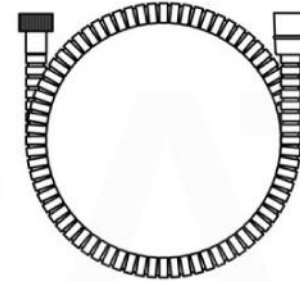

PIAZZA HAND SHOWER SET (AHHS1423)

HAND HELD

PLATE

WATER OUTLET ADAPTOR

FLEXIBLE HOSE

PIAZZA RAIN SHOWER HEAD (ARS200)

PIAZZA 17" WALL MOUNT SHOWER ARM (ASA17W)

PIAZZA TUB FILLER (ASTF147)

PIAZZA 3 WAY VALVE (ASV143)

FRONT VIEW

- 1- UPPER END OUTLET PIPE INTERFACE
- 2- MOUNTING FIXED HOLE
- 3- DIVERTER
- 4- HOT WATER PIPE INTERFACE
- 5- LOWER END OUTLET INTERFACE
- 6- HANDHELD SHOWER CONNECTION PORT
- 7- COLD WATER PIPE INTERFACE

PROTECTION COVER

LEFT VIEW

RIGHT VIEW

THIS LINE ON:
SAME SURFACE AS RAW WALL WHEN SET IN.
CUT TO BE ON SAME SURFACE OF CERAMIC | EXTRA 25MM FOR CERAMIC

PIAZZA 2 WAY VALVE (ASV142)

CONFIG.01

RAIN SHOWER W/HANDHELD

CONFIG.02

RAIN SHOWER W/TUB FILLER

CONFIG.03

RAIN SHOWER W/BODY JETS

- 1 - UPPER END OUTLET PIPE INTERFACE
- 2 - MOUNTING FIXED HOLE
- 3 - DIVERTER
- 4 - HOT WATER PIPE INTERFACE
- 5 - COLD WATER PIPE INTERFACE
- 6 - LOWER END OUTLET INTERFACE