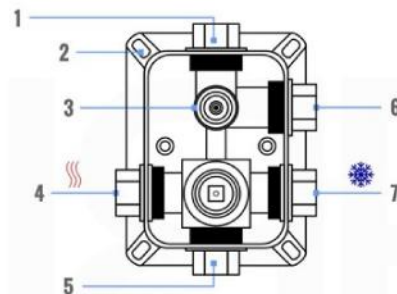

CONFIG.02

RAIN SHOWER W/TUB FILLER

CONFIG.03

RAIN SHOWER W/BODY JETS

- 1 - UPPER END OUTLET PIPE INTERFACE
- 2 - MOUNTING FIXED HOLE
- 3 - DIVERTER
- 4 - HOT WATER PIPE INTERFACE
- 5 - COLD WATER PIPE INTERFACE
- 6 - LOWER END OUTLET INTERFACE

CONFIG.01

RAIN SHOWER W/HANDHELD

CONFIG.02

RAIN SHOWER W/TUB FILLER

CONFIG.03

RAIN SHOWER W/BODY JETS

PIAZZA 3 WAY VALVE (ASV143)

CONFIG.01

RAIN SHOWER W/HANDHELD AND TUB FILLER

CONFIG.02

RAIN SHOWER W/HANDHELD AND MESSAGE BODY JETS

CONFIG.03

RAIN SHOWER W/TUBE FILLER AND MESSAGE BODY JETS

- 1 - UPPER END OUTLET PIPE INTERFACE
- 2 - MOUNTING FIXED HOLE
- 3 - DIVERTER
- 4 - HOT WATER PIPE INTERFACE
- 5 - LOWER END OUTLET INTERFACE
- 6 - HANDHELD SHOWER CONNECTION PORT
- 7 - COLD WATER PIPE INTERFACE