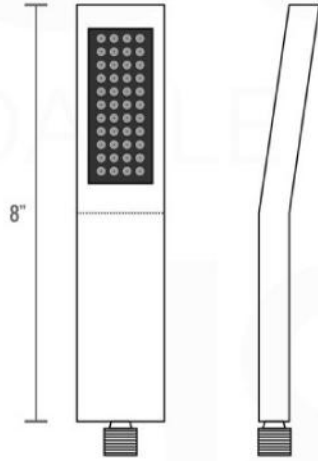

PIAZZA HAND SHOWER SET (AHHS1423)

HAND HELD

PLATE

WATER OUTLET ADAPTOR

FLEXIBLE HOSE

PIAZZA RAIN SHOWER HEAD (ARS200)

PIAZZA 17" WALL MOUNT SHOWER ARM (ASA17W)

PIAZZA TUB FILLER (ASTF147)

PIAZZA 3 WAY VALVE (ASV143)

FRONT VIEW

- 1- UPPER END OUTLET PIPE INTERFACE
- 2- MOUNTING FIXED HOLE
- 3- DIVERTER
- 4- HOT WATER PIPE INTERFACE
- 5- LOWER END OUTLET INTERFACE
- 6- HANDHELD SHOWER CONNECTION PORT
- 7- COLD WATER PIPE INTERFACE

PROTECTION COVER

LEFT VIEW

RIGHT VIEW

THIS LINE ON:
SAME SURFACE AS RAW WALL WHEN SET IN.
CUT TO BE ON SAME SURFACE OF CERAMIC | EXTRA 25MM FOR CERAMIC

PIAZZA 2 WAY VALVE (ASV142)

CONFIG.01

RAIN SHOWER W/HANDHELD