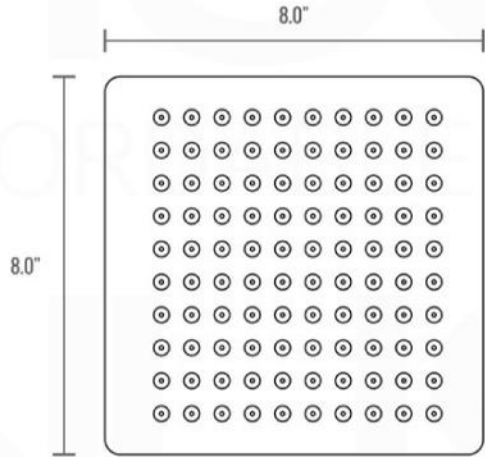

PIAZZA HAND SHOWER SET (AHHS1423)

HAND HELD

PLATE

WATER OUTLET ADAPTOR

FLEXIBLE HOSE

PIAZZA RAIN SHOWER HEAD (ARS200)

PIAZZA 17" WALL MOUNT SHOWER ARM (ASA17W)

PIAZZA TUB FILLER (ASTF147)

PROTECTION COVER

LEFT VIEW

RIGHT VIEW

THIS LINE ON:
SAME SURFACE AS RAW WALL WHEN SET IN.
CUT TO BE ON SAME SURFACE OF CERAMIC | EXTRA 25MM FOR CERAMIC

PIAZZA 2 WAY VALVE (ASV142)

CONFIG.01

RAIN SHOWER W/HANDHELD