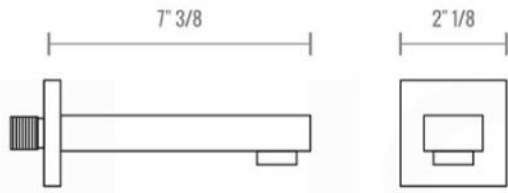

PIAZZA HAND SHOWER SET (AHHS1423)

HAND HELD

PLATE

WATER OUTLET ADAPTOR

FLEXIBLE HOSE

PIAZZA RAIN SHOWER HEAD (ARS200)

PIAZZA 17" WALL MOUNT SHOWER ARM (ASA17W)

PIAZZA TUB FILLER (ASTF147)

PIAZZA 3 WAY VALVE (ASV143)

FRONT VIEW

- 1- UPPER END OUTLET PIPE INTERFACE
- 2- MOUNTING FIXED HOLE
- 3- DIVERTER
- 4- HOT WATER PIPE INTERFACE
- 5- LOWER END OUTLET INTERFACE
- 6- HANDHELD SHOWER CONNECTION PORT
- 7- COLD WATER PIPE INTERFACE