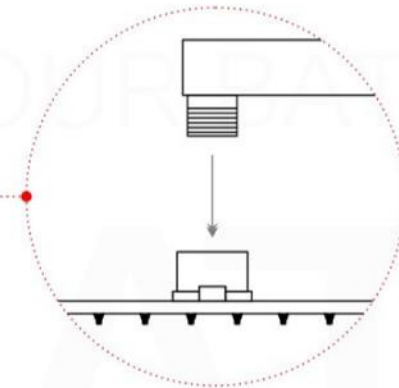

PIAZZA HAND SHOWER SET (AHHS1423)

HAND HELD

PLATE

WATER OUTLET ADAPTOR

FLEXIBLE HOSE

PIAZZA RAIN SHOWER HEAD (ARS200)

PIAZZA 17" WALL MOUNT SHOWER ARM (ASA17W)

PIAZZA TUB FILLER (ASTF147)

PIAZZA 3 WAY VALVE (ASV143)

FRONT VIEW

- 1- UPPER END OUTLET PIPE INTERFACE
- 2- MOUNTING FIXED HOLE
- 3- DIVERTER
- 4- HOT WATER PIPE INTERFACE
- 5- LOWER END OUTLET INTERFACE
- 6- HANDHELD SHOWER CONNECTION PORT
- 7- COLD WATER PIPE INTERFACE

PROTECTION COVER

LEFT VIEW

RIGHT VIEW

THIS LINE ON:
SAME SURFACE AS RAW WALL WHEN SET IN.
CUT TO BE ON SAME SURFACE OF CERAMIC | EXTRA 25MM FOR CERAMIC

PIAZZA 2 WAY VALVE (ASV142)

CONFIG.01

RAIN SHOWER W/HANDHELD