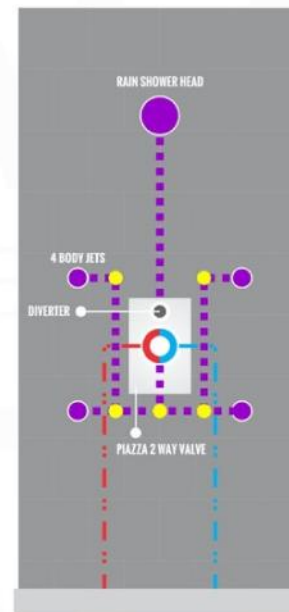

PIAZZA 3 WAY VALVE (ASV143)

FRONT VIEW

- 1- UPPER END OUTLET PIPE INTERFACE
- 2- MOUNTING FIXED HOLE
- 3- DIVERTER
- 4- HOT WATER PIPE INTERFACE
- 5- LOWER END OUTLET INTERFACE
- 6- HANDHELD SHOWER CONNECTION PORT
- 7- COLD WATER PIPE INTERFACE

CONFIG.02

RAIN SHOWER W/TUB FILLER

CONFIG.03

RAIN SHOWER W/BODY JETS

- 1 - UPPER END OUTLET PIPE INTERFACE
- 2 - MOUNTING FIXED HOLE
- 3 - DIVERTER
- 4 - HOT WATER PIPE INTERFACE
- 5 - COLD WATER PIPE INTERFACE
- 6 - LOWER END OUTLET INTERFACE

CONFIG.01

RAIN SHOWER W/HANDHELD

CONFIG.02

RAIN SHOWER W/TUB FILLER

CONFIG.03

RAIN SHOWER W/BODY JETS

PIAZZA 3 WAY VALVE (ASV143)

CONFIG.01

RAIN SHOWER W/HANDHELD AND TUB FILLER

CONFIG.02

RAIN SHOWER W/HANDHELD AND MESSAGE BODY JETS

CONFIG.03

RAIN SHOWER W/TUBE FILLER AND MESSAGE BODY JETS

- 1 - UPPER END OUTLET PIPE INTERFACE
- 2 - MOUNTING FIXED HOLE
- 3 - DIVERTER
- 4 - HOT WATER PIPE INTERFACE
- 5 - LOWER END OUTLET INTERFACE
- 6 - HANDHELD SHOWER CONNECTION PORT
- 7 - COLD WATER PIPE INTERFACE