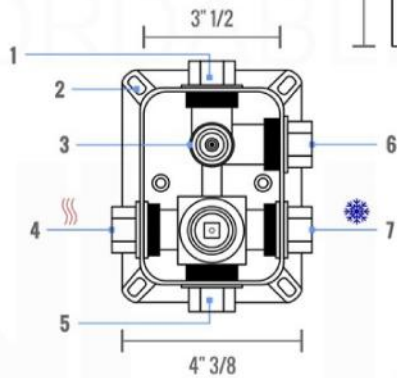

PIAZZA 3 WAY VALVE (ASV143)

FRONT VIEW