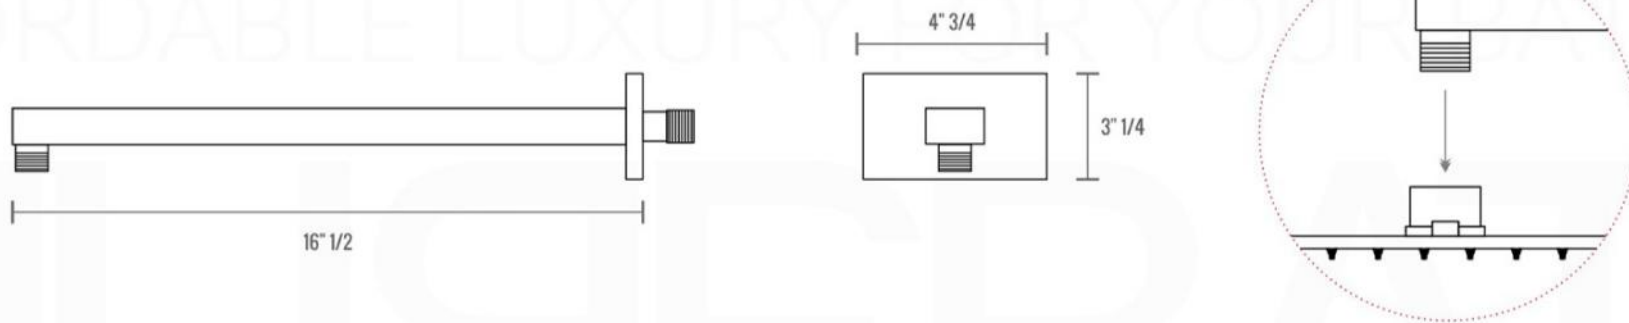

PIAZZA 17" WALL MOUNT SHOWER ARM (ASA17W)