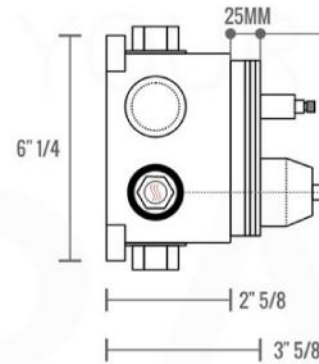

PIAZZA 3 WAY VALVE (ASV143)

FRONT VIEW

- 1- UPPER END OUTLET PIPE INTERFACE
- 2- MOUNTING FIXED HOLE
- 3- DIVERTER
- 4- **HOT WATER** PIPE INTERFACE
- 5- LOWER END OUTLET INTERFACE
- 6- HANDHELD SHOWER CONNECTION PORT
- 7- **COLD WATER** PIPE INTERFACE

PROTECTION COVER

LEFT VIEW

RIGHT VIEW

THIS LINE ON:
SAME SURFACE AS RAW WALL WHEN SET IN.
CUT TO BE ON SAME SURFACE OF CERAMIC | EXTRA 25MM FOR CERAMIC