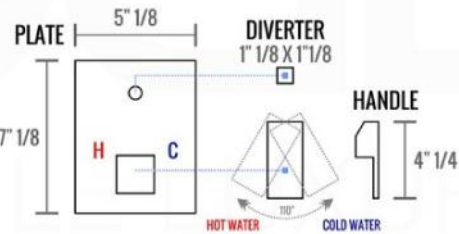

PIAZZA 3 WAY VALVE (ASV143)

FRONT VIEW