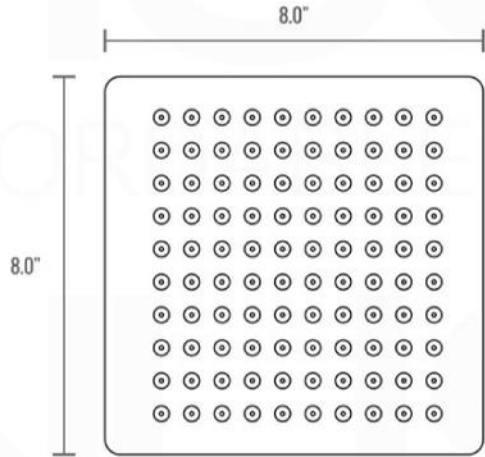

PIAZZA RAIN SHOWER HEAD (ARS200)