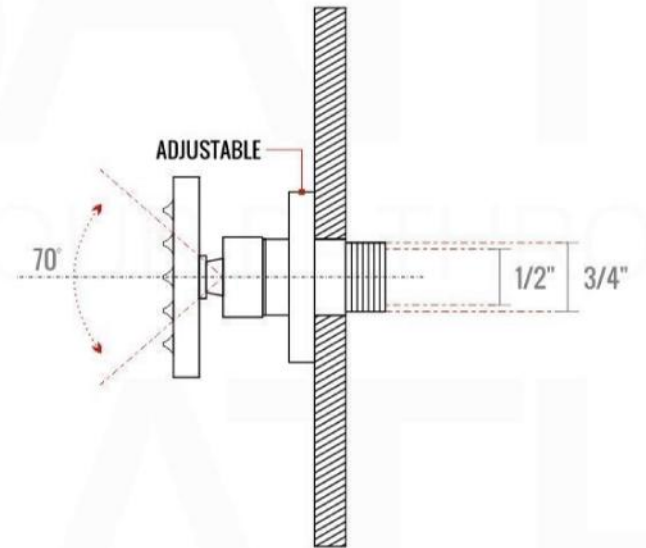

PIAZZA BODY JET (ABBS01)