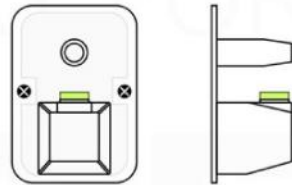

PROTECTION COVER