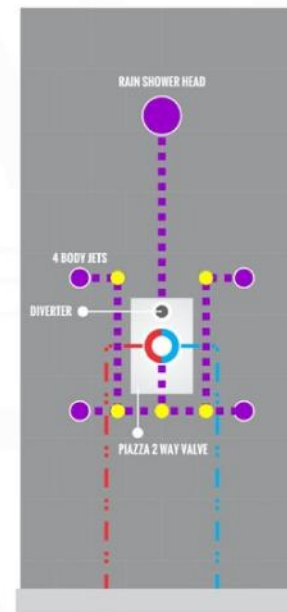

CONFIG.03

RAIN SHOWER W/BODY JETS