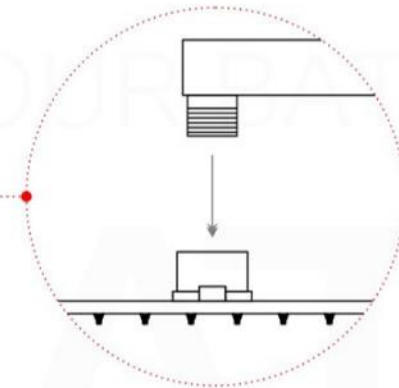

PIAZZA RAIN SHOWER HEAD (ARS200)