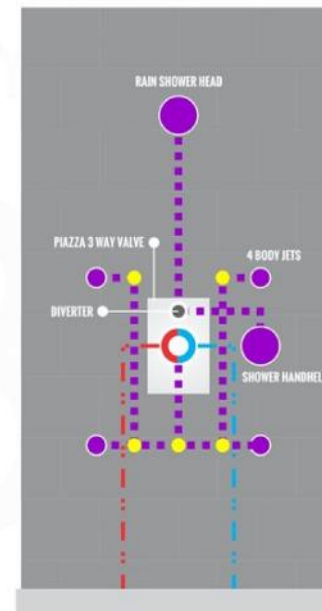

CONFIG.02

RAIN SHOWER W/HANDHELD AND MESSAGE BODY JETS