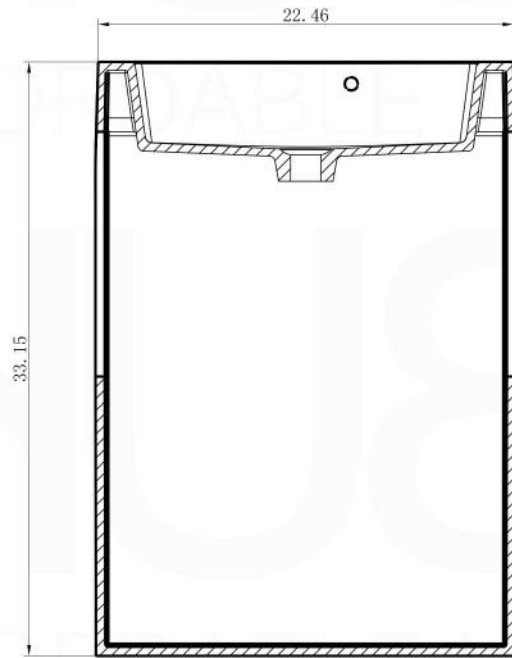

SETTE T7

Dimensions:	width	depth	height
inches	22.46"	17.94"	33.15"
mm	570.48	455.68	842.00

NOTE: DIMENSIONS AND TECHNICAL DETAILS ARE SUBJECT TO CHANGE WITHOUT NOTICE

SECTION B-B

SECTION A-A

All rights reserved. The authors retain all copyrights in any text, graphic images and photos in this book. No part of this publication may be reproduced or transmitted in any form or by any means, electronic or mechanical, including photocopying, recording, or any information storage and retrieval system, without permission in writing from the authors.