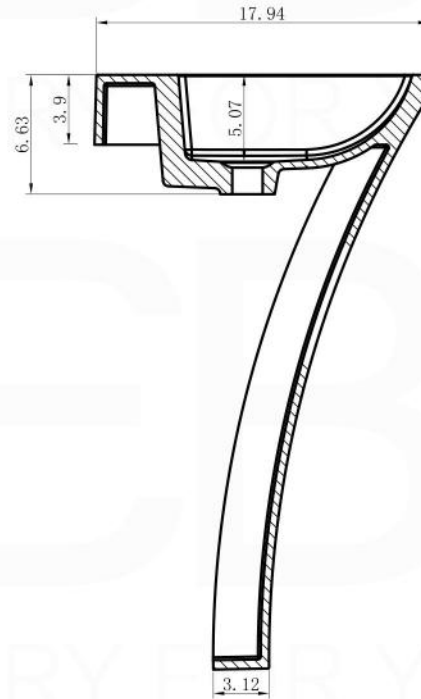

SETTE T7

Dimensions:	width	depth	height
inches	22.46"	17.94"	33.15"
mm	570.48	455.68	842.00

NOTE: DIMENSIONS AND TECHNICAL DETAILS ARE SUBJECT TO CHANGE WITHOUT NOTICE

SECTION B-B

SECTION A-A

All rights reserved. The authors retain all copyrights in any text, graphic images and photos in this book. No part of this publication may be reproduced or transmitted in any form or by any means, electronic or mechanical, including photocopying, recording, or any information storage and retrieval system, without permission in writing from the authors.