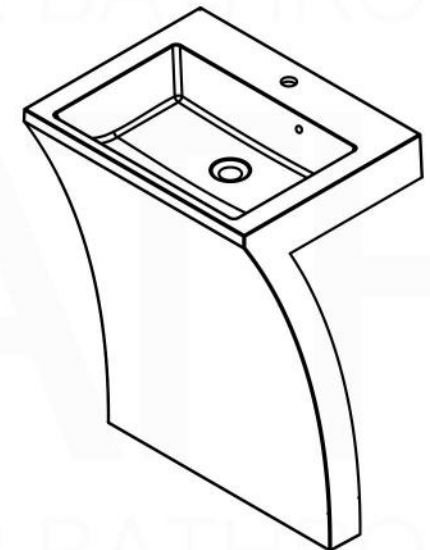

SETTE T7

Dimensions:	width	depth	height
inches	22.46"	17.94"	33.15"
mm	570.48	455.68	842.00

NOTE: DIMENSIONS AND TECHNICAL DETAILS ARE SUBJECT TO CHANGE WITHOUT NOTICE

SECTION B-B

SECTION A-A

All rights reserved. The authors retain all copyrights in any text, graphic images and photos in this book. No part of this publication may be reproduced or transmitted in any form or by any means, electronic or mechanical, including photocopying, recording, or any information storage and retrieval system, without permission in writing from the authors.