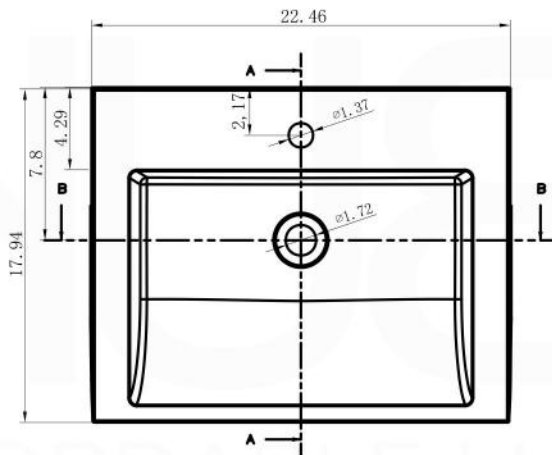

SETTE T7

Dimensions:	width	depth	height
inches	22.46"	17.94"	33.15"
mm	570.48	455.68	842.00

NOTE: DIMENSIONS AND TECHNICAL DETAILS ARE SUBJECT TO CHANGE WITHOUT NOTICE

SECTION B-B

SECTION A-A

All rights reserved. The authors retain all copyrights in any text, graphic images and photos in this book. No part of this publication may be reproduced or transmitted in any form or by any means, electronic or mechanical, including photocopying, recording, or any information storage and retrieval system, without permission in writing from the authors.