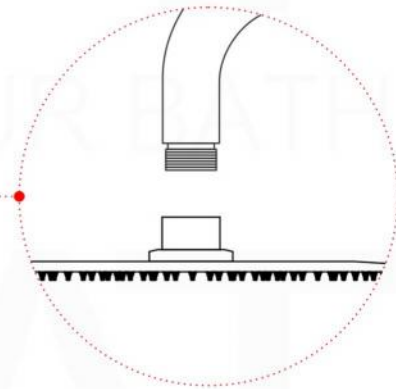

RONDO RAIN SHOWER HEAD (ARR8)

RONDO 2 WAY VALVE (ARRS2V)

RONDO TUB FILLER (ARTF8)

RONDO 17" WALL MOUNT SHOWER ARM (ARWB17)

RONDO 2 WAY VALVE (ARRS2V)

CONFIG.01

RAIN SHOWER W/HANDHELD

CONFIG.02

RAIN SHOWER W/TUB FILLER

CONFIG.03

RAIN SHOWER W/BODY JETS

- 1 - UPPER END OUTLET PIPE INTERFACE
- 2 - MOUNTING FIXED HOLE
- 3 - DIVERTER
- 4 - HOT WATER PIPE INTERFACE
- 5 - COLD WATER PIPE INTERFACE
- 6 - LOWER END OUTLET INTERFACE

RAIN SHOWER W/HANDHELD AND TUB FILLER

CONFIG.02

RAIN SHOWER W/HANDHELD AND MESSAGE BODY JETS

CONFIG.03

RAIN SHOWER W/TUBE FILLER AND MESSAGE BODY JETS

- 1 - UPPER END OUTLET PIPE INTERFACE
- 2 - MOUNTING FIXED HOLE
- 3 - DIVERTER
- 4 - HOT WATER PIPE INTERFACE
- 5 - LOWER END OUTLET INTERFACE
- 6 - HANDHELD SHOWER CONNECTION PORT
- 7 - COLD WATER PIPE INTERFACE