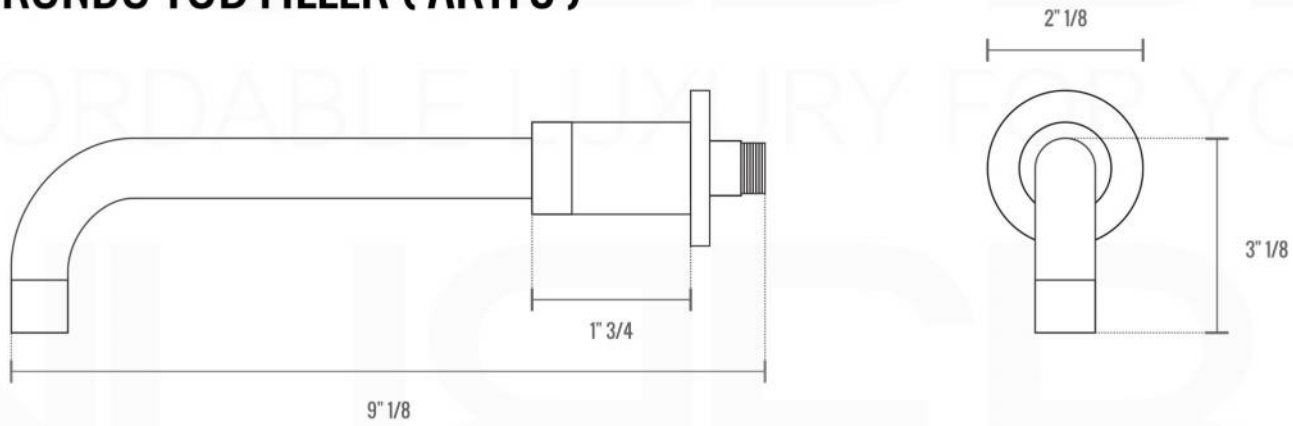

RONDO RAIN SHOWER HEAD (ARR8)

RONDO 2 WAY VALVE (ARRS2V)

RONDO TUB FILLER (ARTF8)

RONDO 17" WALL MOUNT SHOWER ARM (ARWB17)

RONDO 2 WAY VALVE (ARRS2V)

CONFIG.01

RAIN SHOWER W/HANDHELD

CONFIG.02

RAIN SHOWER W/TUB FILLER

CONFIG.03

RAIN SHOWER W/BODY JETS

- 1 - UPPER END OUTLET PIPE INTERFACE
- 2 - MOUNTING FIXED HOLE
- 3 - DIVERTER
- 4 - HOT WATER PIPE INTERFACE
- 5 - COLD WATER PIPE INTERFACE
- 6 - LOWER END OUTLET INTERFACE