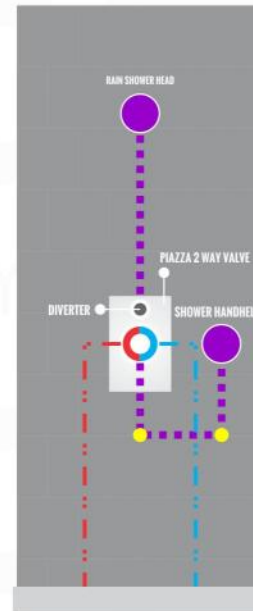

RONDO RAIN SHOWER HEAD (ARR8)

RONDO 2 WAY VALVE (ARRS2V)

RONDO TUB FILLER (ARTF8)

RONDO 17" WALL MOUNT SHOWER ARM (ARWB17)

RONDO 2 WAY VALVE (ARRS2V)

CONFIG.01

RAIN SHOWER W/HANDHELD

CONFIG.02

RAIN SHOWER W/TUB FILLER

CONFIG.03

RAIN SHOWER W/BODY JETS

- 1 - UPPER END OUTLET PIPE INTERFACE
- 2 - MOUNTING FIXED HOLE
- 3 - DIVERTER
- 4 - HOT WATER PIPE INTERFACE
- 5 - COLD WATER PIPE INTERFACE
- 6 - LOWER END OUTLET INTERFACE

CONFIG.01

RAIN SHOWER W/HANDHELD

CONFIG.02

RAIN SHOWER W/TUB FILLER

CONFIG.03

RAIN SHOWER W/BODY JETS

RONDO 3 WAY VALVE (ARRS3V)

CONFIG.01