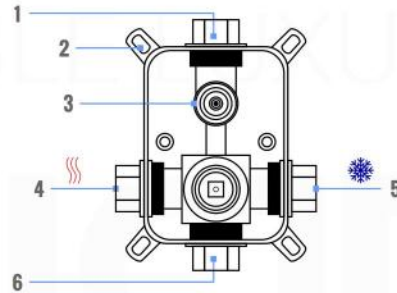

RONDO RAIN SHOWER HEAD (ARR8)

RONDO 2 WAY VALVE (ARRS2V)

RONDO TUB FILLER (ARTF8)

RONDO 17" WALL MOUNT SHOWER ARM (ARWB17)

RONDO 2 WAY VALVE (ARRS2V)

CONFIG.01

RAIN SHOWER W/HANDHELD

CONFIG.02

RAIN SHOWER W/TUB FILLER

CONFIG.03

RAIN SHOWER W/BODY JETS

- 1 - UPPER END OUTLET PIPE INTERFACE
- 2 - MOUNTING FIXED HOLE
- 3 - DIVERTER
- 4 - HOT WATER PIPE INTERFACE
- 5 - COLD WATER PIPE INTERFACE
- 6 - LOWER END OUTLET INTERFACE

CONFIG.01

RAIN SHOWER W/HANDHELD

CONFIG.02

RAIN SHOWER W/TUB FILLER

CONFIG.03

RAIN SHOWER W/BODY JETS

RONDO 3 WAY VALVE (ARRS3V)

CONFIG.01

RAIN SHOWER W/HANDHELD AND TUB FILLER

CONFIG.02

RAIN SHOWER W/HANDHELD AND MESSAGE BODY JETS

CONFIG.03

RAIN SHOWER W/TUBE FILLER AND MESSAGE BODY JETS

- 1 - UPPER END OUTLET PIPE INTERFACE
- 2 - MOUNTING FIXED HOLE
- 3 - DIVERTER
- 4 - HOT WATER PIPE INTERFACE
- 5 - LOWER END OUTLET INTERFACE
- 6 - HANDHELD SHOWER CONNECTION PORT
- 7 - COLD WATER PIPE INTERFACE