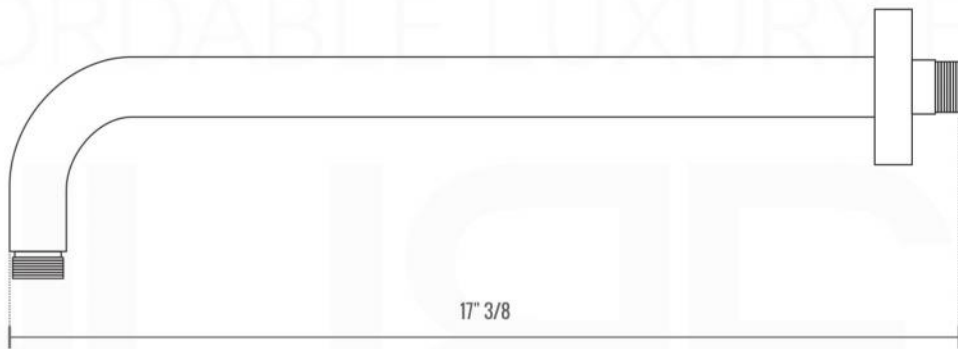

RONDO RAIN SHOWER HEAD (ARR8)

RONDO 2 WAY VALVE (ARRS2V)

RONDO TUB FILLER (ARTF8)

RONDO 17" WALL MOUNT SHOWER ARM (ARWB17)

RONDO 2 WAY VALVE (ARRS2V)

CONFIG.01

RAIN SHOWER W/HANDHELD

CONFIG.02

RAIN SHOWER W/TUB FILLER

CONFIG.03

RAIN SHOWER W/BODY JETS

- 1 - UPPER END OUTLET PIPE INTERFACE
- 2 - MOUNTING FIXED HOLE
- 3 - DIVERTER
- 4 - HOT WATER PIPE INTERFACE
- 5 - COLD WATER PIPE INTERFACE
- 6 - LOWER END OUTLET INTERFACE