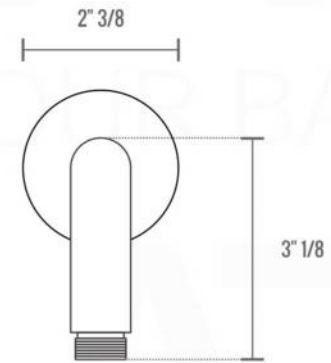

RONDO RAIN SHOWER HEAD (ARR8)

RONDO 2 WAY VALVE (ARRS2V)

RONDO TUB FILLER (ARTF8)

RONDO 17" WALL MOUNT SHOWER ARM (ARWB17)

RONDO 2 WAY VALVE (ARRS2V)

CONFIG.01

RAIN SHOWER W/HANDHELD

CONFIG.02

RAIN SHOWER W/TUB FILLER

CONFIG.03

RAIN SHOWER W/BODY JETS

- 1 - UPPER END OUTLET PIPE INTERFACE
- 2 - MOUNTING FIXED HOLE
- 3 - DIVERTER
- 4 - HOT WATER PIPE INTERFACE
- 5 - COLD WATER PIPE INTERFACE
- 6 - LOWER END OUTLET INTERFACE