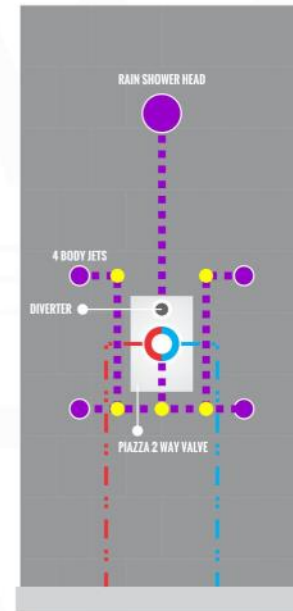

RONDO RAIN SHOWER HEAD (ARR8)

RONDO 2 WAY VALVE (ARRS2V)

RONDO TUB FILLER (ARTF8)

RONDO 17" WALL MOUNT SHOWER ARM (ARWB17)

RONDO 2 WAY VALVE (ARRS2V)

CONFIG.01

RAIN SHOWER W/HANDHELD

CONFIG.02

RAIN SHOWER W/TUB FILLER

CONFIG.03

RAIN SHOWER W/BODY JETS

- 1 - UPPER END OUTLET PIPE INTERFACE
- 2 - MOUNTING FIXED HOLE
- 3 - DIVERTER
- 4 - HOT WATER PIPE INTERFACE
- 5 - COLD WATER PIPE INTERFACE
- 6 - LOWER END OUTLET INTERFACE

CONFIG.01

RAIN SHOWER W/HANDHELD

CONFIG.02

RAIN SHOWER W/TUB FILLER

CONFIG.03

RAIN SHOWER W/BODY JETS

RONDO 3 WAY VALVE (ARRS3V)

CONFIG.01

RAIN SHOWER W/HANDHELD AND TUB FILLER

CONFIG.02

RAIN SHOWER W/HANDHELD AND MESSAGE BODY JETS

CONFIG.03

RAIN SHOWER W/TUBE FILLER AND MESSAGE BODY JETS

- 1 - UPPER END OUTLET PIPE INTERFACE
- 2 - MOUNTING FIXED HOLE
- 3 - DIVERTER
- 4 - HOT WATER PIPE INTERFACE
- 5 - LOWER END OUTLET INTERFACE
- 6 - HANDHELD SHOWER CONNECTION PORT
- 7 - COLD WATER PIPE INTERFACE