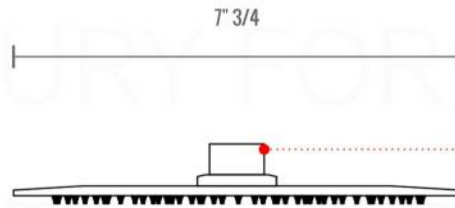

RONDO HAND SHOWER SET (ARHH123)

HAND HELD

PLATE

WATER OUTLET ADAPTOR

FLEXIBLE HOSE

RONDO RAIN SHOWER HEAD (ARR8)

RONDO 2 WAY VALVE (ARRS2V)

RONDO 17" WALL MOUNT SHOWER ARM (ARWB17)