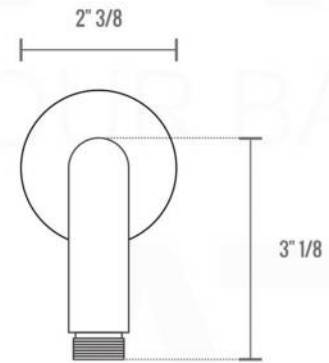

RONDO HAND SHOWER SET (ARHH123)

HAND HELD

PLATE

WATER OUTLET ADAPTOR

FLEXIBLE HOSE

RONDO RAIN SHOWER HEAD (ARR8)

RONDO 2 WAY VALVE (ARRS2V)

RONDO 17" WALL MOUNT SHOWER ARM (ARWB17)

RONDO 2 WAY VALVE (ARRS2V)

CONFIG.01

RAIN SHOWER W/HANDHELD

CONFIG.02

RAIN SHOWER W/TUB FILLER

CONFIG.03

RAIN SHOWER W/BODY JETS

- 1 - UPPER END OUTLET PIPE INTERFACE
- 2 - MOUNTING FIXED HOLE
- 3 - DIVERTER
- 4 - HOT WATER PIPE INTERFACE
- 5 - COLD WATER PIPE INTERFACE
- 6 - LOWER END OUTLET INTERFACE