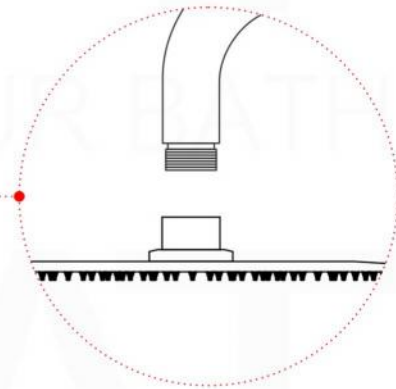

RONDO HAND SHOWER SET (ARHH123)

HAND HELD

PLATE

WATER OUTLET ADAPTOR

FLEXIBLE HOSE

RONDO RAIN SHOWER HEAD (ARR8)

RONDO 2 WAY VALVE (ARRS2V)

RONDO 17" WALL MOUNT SHOWER ARM (ARWB17)

RONDO 2 WAY VALVE (ARRS2V)

CONFIG.01

RAIN SHOWER W/HANDHELD

CONFIG.02

RAIN SHOWER W/TUB FILLER

CONFIG.03

RAIN SHOWER W/BODY JETS

- 1 - UPPER END OUTLET PIPE INTERFACE
- 2 - MOUNTING FIXED HOLE
- 3 - DIVERTER
- 4 - HOT WATER PIPE INTERFACE
- 5 - COLD WATER PIPE INTERFACE
- 6 - LOWER END OUTLET INTERFACE

RAIN SHOWER W/HANDHELD AND TUB FILLER

CONFIG.02

RAIN SHOWER W/HANDHELD AND MESSAGE BODY JETS

CONFIG.03

RAIN SHOWER W/TUBE FILLER AND MESSAGE BODY JETS

- 1 - UPPER END OUTLET PIPE INTERFACE
- 2 - MOUNTING FIXED HOLE
- 3 - DIVERTER
- 4 - HOT WATER PIPE INTERFACE
- 5 - LOWER END OUTLET INTERFACE
- 6 - HANDHELD SHOWER CONNECTION PORT
- 7 - COLD WATER PIPE INTERFACE