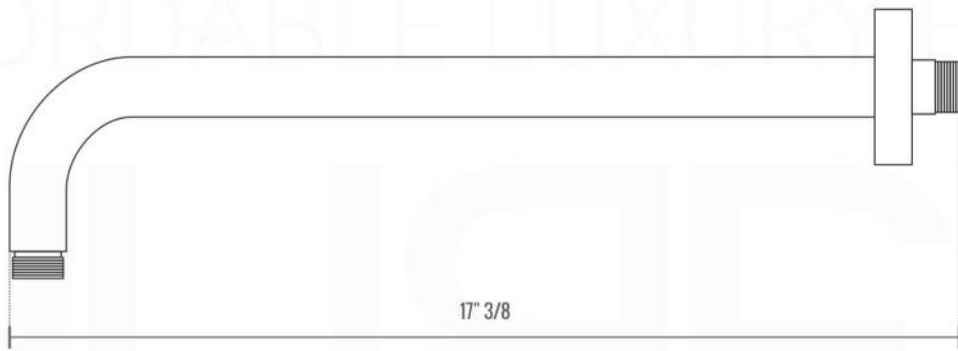

RONDO HAND SHOWER SET (ARHH123)

HAND HELD

PLATE

WATER OUTLET ADAPTOR

FLEXIBLE HOSE

RONDO RAIN SHOWER HEAD (ARR8)

RONDO 2 WAY VALVE (ARRS2V)

RONDO 17" WALL MOUNT SHOWER ARM (ARWB17)

RONDO 2 WAY VALVE (ARRS2V)

CONFIG.01

RAIN SHOWER W/HANDHELD

CONFIG.02

RAIN SHOWER W/TUB FILLER

CONFIG.03

RAIN SHOWER W/BODY JETS

- 1 - UPPER END OUTLET PIPE INTERFACE
- 2 - MOUNTING FIXED HOLE
- 3 - DIVERTER
- 4 - HOT WATER PIPE INTERFACE
- 5 - COLD WATER PIPE INTERFACE
- 6 - LOWER END OUTLET INTERFACE