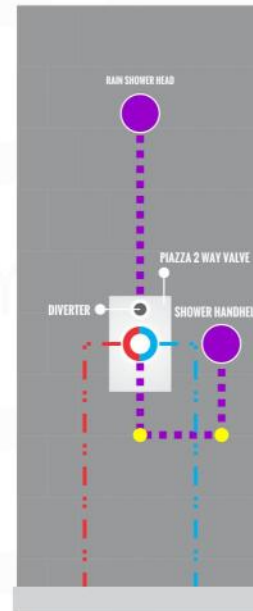

RONDO HAND SHOWER SET (ARHH123)

HAND HELD

PLATE

WATER OUTLET ADAPTOR

FLEXIBLE HOSE

RONDO RAIN SHOWER HEAD (ARR8)

RONDO 2 WAY VALVE (ARRS2V)

RONDO 17" WALL MOUNT SHOWER ARM (ARWB17)

RONDO 2 WAY VALVE (ARRS2V)

CONFIG.01

RAIN SHOWER W/HANDHELD

CONFIG.02

RAIN SHOWER W/TUB FILLER

CONFIG.03

RAIN SHOWER W/BODY JETS

- 1 - UPPER END OUTLET PIPE INTERFACE
- 2 - MOUNTING FIXED HOLE
- 3 - DIVERTER
- 4 - HOT WATER PIPE INTERFACE
- 5 - COLD WATER PIPE INTERFACE
- 6 - LOWER END OUTLET INTERFACE

CONFIG.01

RAIN SHOWER W/HANDHELD

CONFIG.02

RAIN SHOWER W/TUB FILLER

CONFIG.03

RAIN SHOWER W/BODY JETS

RONDO 3 WAY VALVE (ARRS3V)

CONFIG.01