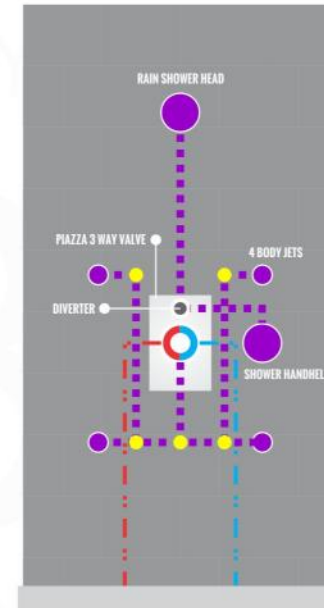

RONDO 2 WAY VALVE (ARRS2V)

CONFIG.01

RAIN SHOWER W/HANDHELD

CONFIG.02

RAIN SHOWER W/TUB FILLER

CONFIG.03

RAIN SHOWER W/BODY JETS

- 1 - UPPER END OUTLET PIPE INTERFACE
- 2 - MOUNTING FIXED HOLE
- 3 - DIVERTER
- 4 - HOT WATER PIPE INTERFACE
- 5 - COLD WATER PIPE INTERFACE
- 6 - LOWER END OUTLET INTERFACE

CONFIG.01

RAIN SHOWER W/HANDHELD

CONFIG.02

RAIN SHOWER W/TUB FILLER

CONFIG.03

RAIN SHOWER W/BODY JETS

RONDO 3 WAY VALVE (ARRS3V)

CONFIG.01

RAIN SHOWER W/HANDHELD AND TUB FILLER

CONFIG.02

RAIN SHOWER W/HANDHELD AND MESSAGE BODY JETS

CONFIG.03

RAIN SHOWER W/TUBE FILLER AND MESSAGE BODY JETS

- 1 - UPPER END OUTLET PIPE INTERFACE
- 2 - MOUNTING FIXED HOLE
- 3 - DIVERTER
- 4 - HOT WATER PIPE INTERFACE
- 5 - LOWER END OUTLET INTERFACE
- 6 - HANDHELD SHOWER CONNECTION PORT
- 7 - COLD WATER PIPE INTERFACE

CONFIG.01

RAIN SHOWER W/HANDHELD AND TUB FILLER

CONFIG.02

RAIN SHOWER W/HANDHELD AND MESSAGE BODY JETS

CONFIG.03

RAIN SHOWER W/TUBE FILLER AND MESSAGE BODY JETS