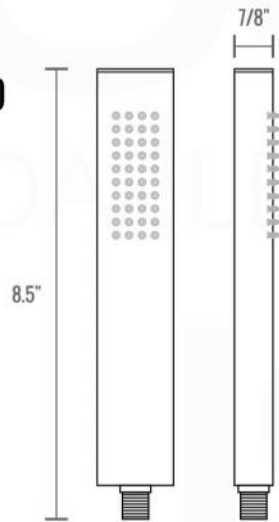

RONDO HAND SHOWER SET (ARHH123)

HAND HELD

PLATE

WATER OUTLET ADAPTOR

FLEXIBLE HOSE

RONDO RAIN SHOWER HEAD (ARR8)

RONDO 2 WAY VALVE (ARRS2V)

RONDO 17" WALL MOUNT SHOWER ARM (ARWB17)

RONDO 2 WAY VALVE (ARRS2V)

CONFIG.01

RAIN SHOWER W/HANDHELD

CONFIG.02

RAIN SHOWER W/TUB FILLER

CONFIG.03

RAIN SHOWER W/BODY JETS

- 1 - UPPER END OUTLET PIPE INTERFACE
- 2 - MOUNTING FIXED HOLE
- 3 - DIVERTER
- 4 - HOT WATER PIPE INTERFACE
- 5 - COLD WATER PIPE INTERFACE
- 6 - LOWER END OUTLET INTERFACE