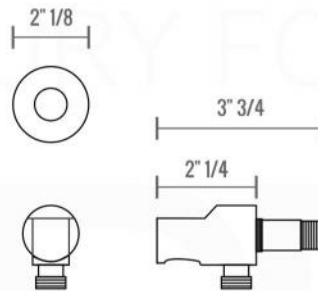

RONDO HAND SHOWER SET (ARHH123)

HAND HELD

PLATE

WATER OUTLET ADAPTOR

FLEXIBLE HOSE

RONDO RAIN SHOWER HEAD (ARR8)

RONDO 2 WAY VALVE (ARRS2V)

RONDO 17" WALL MOUNT SHOWER ARM (ARWB17)

RONDO 2 WAY VALVE (ARRS2V)

CONFIG.01

RAIN SHOWER W/HANDHELD

CONFIG.02

RAIN SHOWER W/TUB FILLER

CONFIG.03

RAIN SHOWER W/BODY JETS

- 1 - UPPER END OUTLET PIPE INTERFACE
- 2 - MOUNTING FIXED HOLE
- 3 - DIVERTER
- 4 - HOT WATER PIPE INTERFACE
- 5 - COLD WATER PIPE INTERFACE
- 6 - LOWER END OUTLET INTERFACE