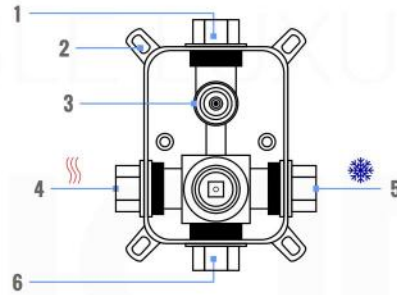

RONDO 2 WAY VALVE (ARRS2V)

CONFIG.01

RAIN SHOWER W/HANDHELD

CONFIG.02

RAIN SHOWER W/TUB FILLER

CONFIG.03

RAIN SHOWER W/BODY JETS

- 1 - UPPER END OUTLET PIPE INTERFACE
- 2 - MOUNTING FIXED HOLE
- 3 - DIVERTER
- 4 - HOT WATER PIPE INTERFACE
- 5 - COLD WATER PIPE INTERFACE
- 6 - LOWER END OUTLET INTERFACE

CONFIG.01

RAIN SHOWER W/HANDHELD

CONFIG.02

RAIN SHOWER W/TUB FILLER

CONFIG.03

RAIN SHOWER W/BODY JETS

RONDO 3 WAY VALVE (ARRS3V)

CONFIG.01

RAIN SHOWER W/HANDHELD AND TUB FILLER

CONFIG.02

RAIN SHOWER W/HANDHELD AND MESSAGE BODY JETS

CONFIG.03

RAIN SHOWER W/TUBE FILLER AND MESSAGE BODY JETS

- 1 - UPPER END OUTLET PIPE INTERFACE
- 2 - MOUNTING FIXED HOLE
- 3 - DIVERTER
- 4 - HOT WATER PIPE INTERFACE
- 5 - LOWER END OUTLET INTERFACE
- 6 - HANDHELD SHOWER CONNECTION PORT
- 7 - COLD WATER PIPE INTERFACE