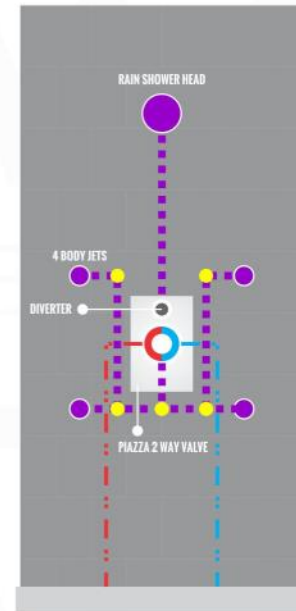

RONDO HAND SHOWER SET (ARHH123)

HAND HELD

PLATE

WATER OUTLET ADAPTOR

FLEXIBLE HOSE

RONDO RAIN SHOWER HEAD (ARR8)

RONDO 2 WAY VALVE (ARRS2V)

RONDO 17" WALL MOUNT SHOWER ARM (ARWB17)

RONDO 2 WAY VALVE (ARRS2V)

CONFIG.01

RAIN SHOWER W/HANDHELD

CONFIG.02

RAIN SHOWER W/TUB FILLER

CONFIG.03

RAIN SHOWER W/BODY JETS

- 1 - UPPER END OUTLET PIPE INTERFACE
- 2 - MOUNTING FIXED HOLE
- 3 - DIVERTER
- 4 - HOT WATER PIPE INTERFACE
- 5 - COLD WATER PIPE INTERFACE
- 6 - LOWER END OUTLET INTERFACE

CONFIG.01

RAIN SHOWER W/HANDHELD

CONFIG.02

RAIN SHOWER W/TUB FILLER

CONFIG.03

RAIN SHOWER W/BODY JETS

RONDO 3 WAY VALVE (ARRS3V)

CONFIG.01

RAIN SHOWER W/HANDHELD AND TUB FILLER

CONFIG.02

RAIN SHOWER W/HANDHELD AND MESSAGE BODY JETS

CONFIG.03

RAIN SHOWER W/TUBE FILLER AND MESSAGE BODY JETS

- 1 - UPPER END OUTLET PIPE INTERFACE
- 2 - MOUNTING FIXED HOLE
- 3 - DIVERTER
- 4 - HOT WATER PIPE INTERFACE
- 5 - LOWER END OUTLET INTERFACE
- 6 - HANDHELD SHOWER CONNECTION PORT
- 7 - COLD WATER PIPE INTERFACE