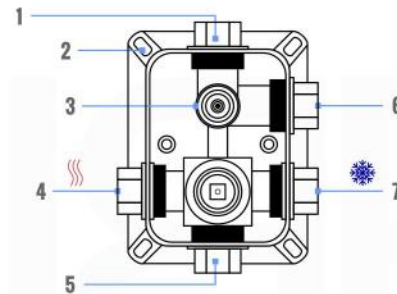

RONDO 2 WAY VALVE (ARRS2V)

CONFIG.01

RAIN SHOWER W/HANDHELD

CONFIG.02

RAIN SHOWER W/TUB FILLER

CONFIG.03

RAIN SHOWER W/BODY JETS

- 1 - UPPER END OUTLET PIPE INTERFACE
- 2 - MOUNTING FIXED HOLE
- 3 - DIVERTER
- 4 - HOT WATER PIPE INTERFACE
- 5 - COLD WATER PIPE INTERFACE
- 6 - LOWER END OUTLET INTERFACE

CONFIG.01

RAIN SHOWER W/HANDHELD

CONFIG.02

RAIN SHOWER W/TUB FILLER

CONFIG.03

RAIN SHOWER W/BODY JETS

RONDO 3 WAY VALVE (ARRS3V)

CONFIG.01

RAIN SHOWER W/HANDHELD AND TUB FILLER

CONFIG.02

RAIN SHOWER W/HANDHELD AND MESSAGE BODY JETS

CONFIG.03

RAIN SHOWER W/TUBE FILLER AND MESSAGE BODY JETS

- 1 - UPPER END OUTLET PIPE INTERFACE
- 2 - MOUNTING FIXED HOLE
- 3 - DIVERTER
- 4 - HOT WATER PIPE INTERFACE
- 5 - LOWER END OUTLET INTERFACE
- 6 - HANDHELD SHOWER CONNECTION PORT
- 7 - COLD WATER PIPE INTERFACE