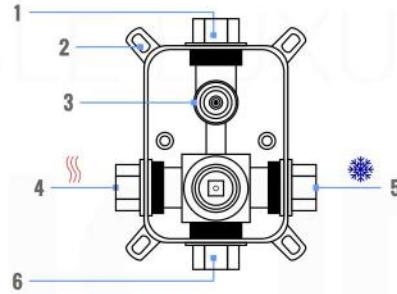

### CONFIG.03

RAIN SHOWER W/BODY JETS

- 1 - UPPER END OUTLET PIPE INTERFACE
- 2 - MOUNTING FIXED HOLE
- 3 - DIVERTER
- 4 - HOT WATER PIPE INTERFACE
- 5 - COLD WATER PIPE INTERFACE
- 6 - LOWER END OUTLET INTERFACE