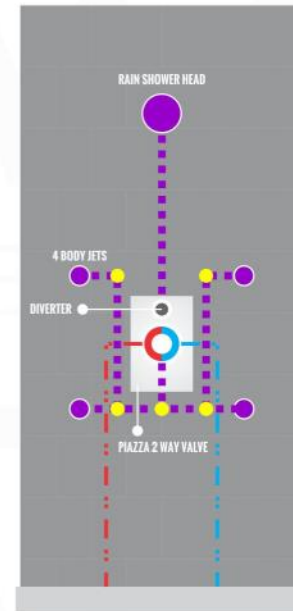

CONFIG.03

RAIN SHOWER W/BODY JETS