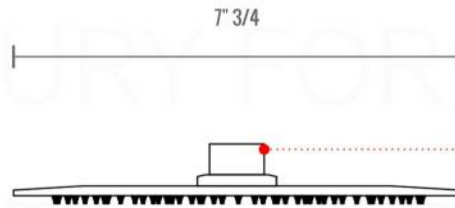

RONDO RAIN SHOWER HEAD (ARR8)