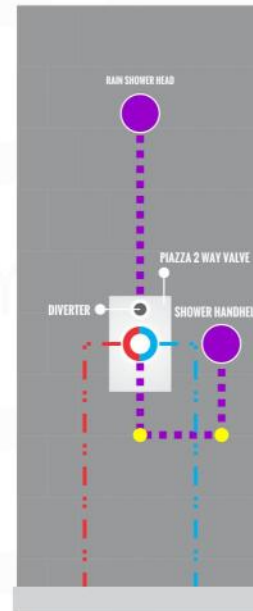

CONFIG.01

RAIN SHOWER W/HANDHELD