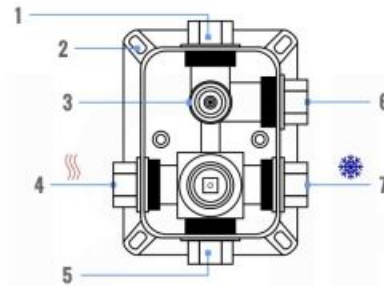

CONFIG.02

RAIN SHOWER W/TUB FILLER

CONFIG.03

RAIN SHOWER W/BODY JETS

- 1 - UPPER END OUTLET PIPE INTERFACE
- 2 - MOUNTING FIXED HOLE
- 3 - DIVERTER
- 4 - HOT WATER PIPE INTERFACE
- 5 - COLD WATER PIPE INTERFACE
- 6 - LOWER END OUTLET INTERFACE

CONFIG.01

RAIN SHOWER W/HANDHELD

CONFIG.02

RAIN SHOWER W/TUB FILLER

CONFIG.03

RAIN SHOWER W/BODY JETS

RONDO 3 WAY VALVE (ARRS3V)

CONFIG.01

RAIN SHOWER W/HANDHELD AND TUB FILLER

CONFIG.02

RAIN SHOWER W/HANDHELD AND MASSAGE BODY JETS

CONFIG.03

RAIN SHOWER W/TUBE FILLER AND MASSAGE BODY JETS

- 1 - UPPER END OUTLET PIPE INTERFACE
- 2 - MOUNTING FIXED HOLE
- 3 - DIVERTER
- 4 - HOT WATER PIPE INTERFACE
- 5 - LOWER END OUTLET INTERFACE
- 6 - HANDHELD SHOWER CONNECTION PORT
- 7 - COLD WATER PIPE INTERFACE