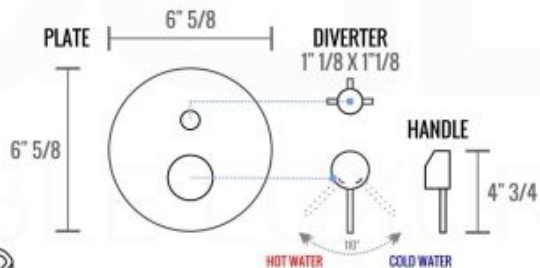

RONDO RAIN SHOWER HEAD (ARR12)

RONDO 6" CEILING BAR (ARCB6)

RONDO TUB FILLER (ARTF8)

RONDO BODY JET (R-JET)

RONDO 3 WAY VALVE (ARRS3V)

FRONT VIEW

- 1 - UPPER END OUTLET PIPE INTERFACE
- 2 - MOUNTING FIXED HOLE
- 3 - DIVERTER
- 4 - **HOT WATER** PIPE INTERFACE
- 5 - LOWER END OUTLET INTERFACE
- 6 - HANDHELD SHOWER CONNECTION PORT
- 7 - **COLD WATER** PIPE INTERFACE

PROTECTION COVER

LEFT VIEW

THIS LINE ON:

SAME SURFACE AS RAW WALL WHEN SET IN.
CUT TO BE ON SAME SURFACE OF CERAMIC | EXTRA 25MM FOR CERAMIC

RIGHT VIEW

RONDO 2 WAY VALVE (ARRS2V)

CONFIG.01

RAIN SHOWER W/HANDHELD

CONFIG.02

RAIN SHOWER W/TUB FILLER

CONFIG.03

RAIN SHOWER W/BODY JETS

- 1 - UPPER END OUTLET PIPE INTERFACE
- 2 - MOUNTING FIXED HOLE
- 3 - DIVERTER
- 4 - HOT WATER PIPE INTERFACE
- 5 - COLD WATER PIPE INTERFACE
- 6 - LOWER END OUTLET INTERFACE