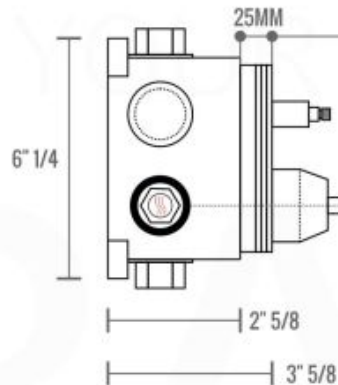

RONDO RAIN SHOWER HEAD (ARR12)

RONDO 6" CEILING BAR (ARCB6)

RONDO TUB FILLER (ARTF8)

RONDO BODY JET (R-JET)

RONDO 3 WAY VALVE (ARRS3V)

FRONT VIEW

- 1 - UPPER END OUTLET PIPE INTERFACE
- 2 - MOUNTING FIXED HOLE
- 3 - DIVERTER
- 4 - **HOT WATER** PIPE INTERFACE
- 5 - LOWER END OUTLET INTERFACE
- 6 - HANDHELD SHOWER CONNECTION PORT
- 7 - **COLD WATER** PIPE INTERFACE

PROTECTION COVER

LEFT VIEW

THIS LINE ON:

SAME SURFACE AS RAW WALL WHEN SET IN.
CUT TO BE ON SAME SURFACE OF CERAMIC | EXTRA 25MM FOR CERAMIC

RIGHT VIEW

RONDO 2 WAY VALVE (ARRS2V)

CONFIG.01

RAIN SHOWER W/HANDHELD

CONFIG.02

RAIN SHOWER W/TUB FILLER

CONFIG.03

RAIN SHOWER W/BODY JETS

- 1 - UPPER END OUTLET PIPE INTERFACE
- 2 - MOUNTING FIXED HOLE
- 3 - DIVERTER
- 4 - HOT WATER PIPE INTERFACE
- 5 - COLD WATER PIPE INTERFACE
- 6 - LOWER END OUTLET INTERFACE