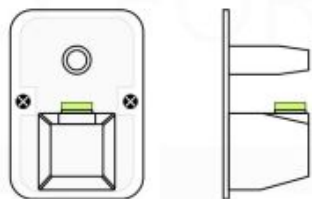

RONDO RAIN SHOWER HEAD (ARR12)

RONDO 6" CEILING BAR (ARCB6)

RONDO TUB FILLER (ARTF8)

RONDO BODY JET (R-JET)

RONDO 3 WAY VALVE (ARRS3V)

FRONT VIEW

- 1 - UPPER END OUTLET PIPE INTERFACE
- 2 - MOUNTING FIXED HOLE
- 3 - DIVERTER
- 4 - **HOT WATER** PIPE INTERFACE
- 5 - LOWER END OUTLET INTERFACE
- 6 - HANDHELD SHOWER CONNECTION PORT
- 7 - **COLD WATER** PIPE INTERFACE

PROTECTION COVER

LEFT VIEW

THIS LINE ON:

SAME SURFACE AS RAW WALL WHEN SET IN.
CUT TO BE ON SAME SURFACE OF CERAMIC | EXTRA 25MM FOR CERAMIC

RIGHT VIEW

RONDO 2 WAY VALVE (ARRS2V)

CONFIG.01

RAIN SHOWER W/HANDHELD