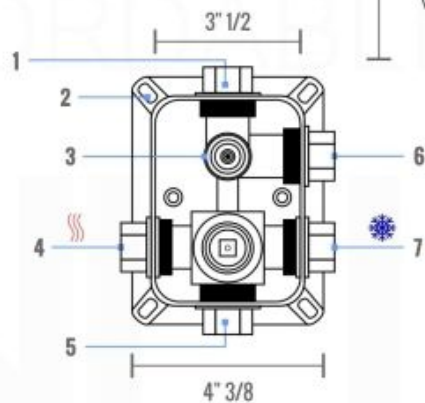

RONDO RAIN SHOWER HEAD (ARR12)

RONDO 6" CEILING BAR (ARCB6)

RONDO TUB FILLER (ARTF8)

RONDO BODY JET (R-JET)

RONDO 3 WAY VALVE (ARRS3V)

FRONT VIEW

- 1 - UPPER END OUTLET PIPE INTERFACE
- 2 - MOUNTING FIXED HOLE
- 3 - DIVERTER
- 4 - **HOT WATER** PIPE INTERFACE
- 5 - LOWER END OUTLET INTERFACE
- 6 - HANDHELD SHOWER CONNECTION PORT
- 7 - **COLD WATER** PIPE INTERFACE

PROTECTION COVER

LEFT VIEW

THIS LINE ON:

SAME SURFACE AS RAW WALL WHEN SET IN.
CUT TO BE ON SAME SURFACE OF CERAMIC | EXTRA 25MM FOR CERAMIC

RIGHT VIEW

RONDO 2 WAY VALVE (ARRS2V)

CONFIG.01

RAIN SHOWER W/HANDHELD

CONFIG.02

RAIN SHOWER W/TUB FILLER

CONFIG.03

RAIN SHOWER W/BODY JETS

- 1 - UPPER END OUTLET PIPE INTERFACE
- 2 - MOUNTING FIXED HOLE
- 3 - DIVERTER
- 4 - HOT WATER PIPE INTERFACE
- 5 - COLD WATER PIPE INTERFACE
- 6 - LOWER END OUTLET INTERFACE

RAIN SHOWER W/HANDHELD AND TUB FILLER

CONFIG.02

RAIN SHOWER W/HANDHELD AND MASSAGE BODY JETS

CONFIG.03

RAIN SHOWER W/TUBE FILLER AND MASSAGE BODY JETS

- 1 - UPPER END OUTLET PIPE INTERFACE
- 2 - MOUNTING FIXED HOLE
- 3 - DIVERTER
- 4 - HOT WATER PIPE INTERFACE
- 5 - LOWER END OUTLET INTERFACE
- 6 - HANDHELD SHOWER CONNECTION PORT
- 7 - COLD WATER PIPE INTERFACE