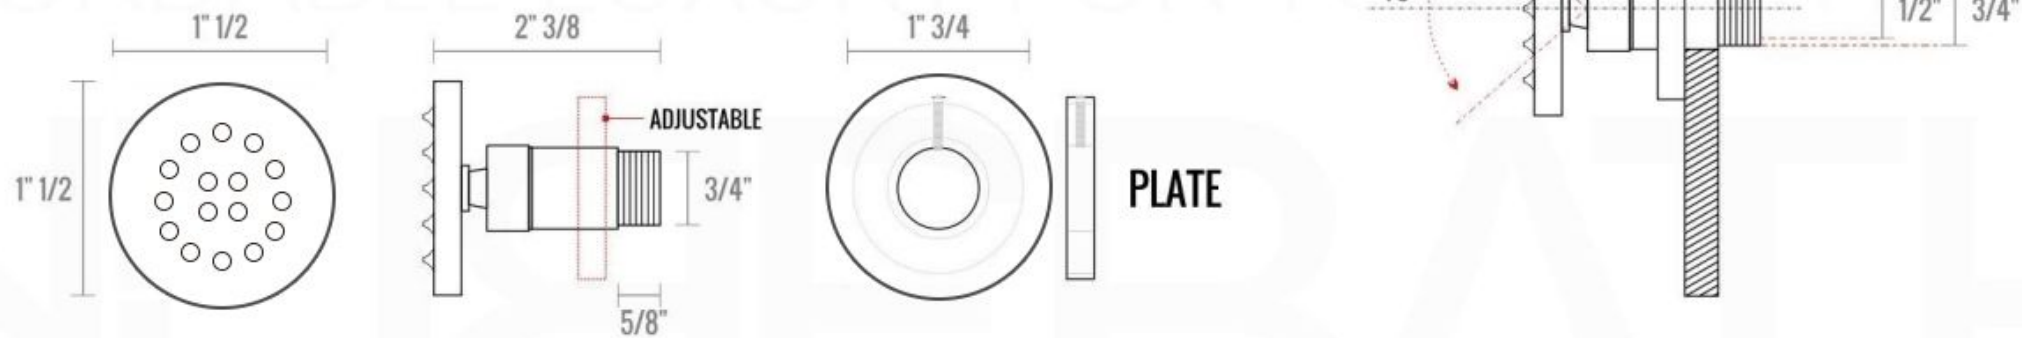

RONDO RAIN SHOWER HEAD (ARR12)

RONDO 6" CEILING BAR (ARCB6)

RONDO TUB FILLER (ARTF8)

RONDO BODY JET (R-JET)

RONDO 3 WAY VALVE (ARRS3V)

FRONT VIEW

- 1 - UPPER END OUTLET PIPE INTERFACE
- 2 - MOUNTING FIXED HOLE
- 3 - DIVERTER
- 4 - **HOT WATER** PIPE INTERFACE
- 5 - LOWER END OUTLET INTERFACE
- 6 - HANDHELD SHOWER CONNECTION PORT
- 7 - **COLD WATER** PIPE INTERFACE

PROTECTION COVER

LEFT VIEW

THIS LINE ON:

SAME SURFACE AS RAW WALL WHEN SET IN.
CUT TO BE ON SAME SURFACE OF CERAMIC | EXTRA 25MM FOR CERAMIC

RIGHT VIEW

RONDO 2 WAY VALVE (ARRS2V)

CONFIG.01

RAIN SHOWER W/HANDHELD