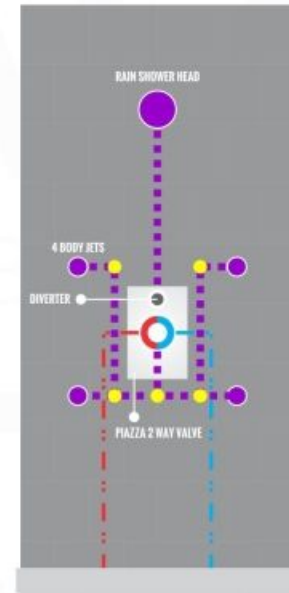

PROTECTION COVER

LEFT VIEW

THIS LINE ON:

SAME SURFACE AS RAW WALL WHEN SET IN.
CUT TO BE ON SAME SURFACE OF CERAMIC | EXTRA 25MM FOR CERAMIC

RIGHT VIEW

RONDO 2 WAY VALVE (ARRS2V)

CONFIG.01

RAIN SHOWER W/HANDHELD

CONFIG.02

RAIN SHOWER W/TUB FILLER

CONFIG.03

RAIN SHOWER W/BODY JETS

- 1 - UPPER END OUTLET PIPE INTERFACE
- 2 - MOUNTING FIXED HOLE
- 3 - DIVERTER
- 4 - HOT WATER PIPE INTERFACE
- 5 - COLD WATER PIPE INTERFACE
- 6 - LOWER END OUTLET INTERFACE

CONFIG.01

RAIN SHOWER W/HANDHELD

CONFIG.02

RAIN SHOWER W/TUB FILLER

CONFIG.03

RAIN SHOWER W/BODY JETS

RONDO 3 WAY VALVE (ARRS3V)

CONFIG.01

RAIN SHOWER W/HANDHELD AND TUB FILLER

CONFIG.02

RAIN SHOWER W/HANDHELD AND MASSAGE BODY JETS

CONFIG.03

RAIN SHOWER W/TUBE FILLER AND MASSAGE BODY JETS

- 1 - UPPER END OUTLET PIPE INTERFACE
- 2 - MOUNTING FIXED HOLE
- 3 - DIVERTER
- 4 - HOT WATER PIPE INTERFACE
- 5 - LOWER END OUTLET INTERFACE
- 6 - HANDHELD SHOWER CONNECTION PORT
- 7 - COLD WATER PIPE INTERFACE