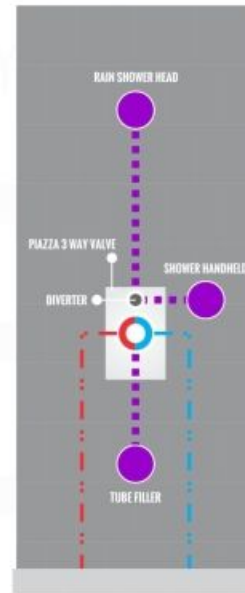

CONFIG.02

RAIN SHOWER W/TUB FILLER

CONFIG.03

RAIN SHOWER W/BODY JETS

- 1 - UPPER END OUTLET PIPE INTERFACE
- 2 - MOUNTING FIXED HOLE
- 3 - DIVERTER
- 4 - HOT WATER PIPE INTERFACE
- 5 - COLD WATER PIPE INTERFACE
- 6 - LOWER END OUTLET INTERFACE

CONFIG.01

RAIN SHOWER W/HANDHELD

CONFIG.02

RAIN SHOWER W/TUB FILLER

CONFIG.03

RAIN SHOWER W/BODY JETS

RONDO 3 WAY VALVE (ARRS3V)

CONFIG.01

RAIN SHOWER W/HANDHELD AND TUB FILLER

CONFIG.02

RAIN SHOWER W/HANDHELD AND MASSAGE BODY JETS

CONFIG.03

RAIN SHOWER W/TUBE FILLER AND MASSAGE BODY JETS

- 1 - UPPER END OUTLET PIPE INTERFACE
- 2 - MOUNTING FIXED HOLE
- 3 - DIVERTER
- 4 - HOT WATER PIPE INTERFACE
- 5 - LOWER END OUTLET INTERFACE
- 6 - HANDHELD SHOWER CONNECTION PORT
- 7 - COLD WATER PIPE INTERFACE

CONFIG.01

RAIN SHOWER W/HANDHELD AND TUB FILLER

CONFIG.02

RAIN SHOWER W/HANDHELD AND MASSAGE BODY JETS

CONFIG.03

RAIN SHOWER W/TUBE FILLER AND MASSAGE BODY JETS