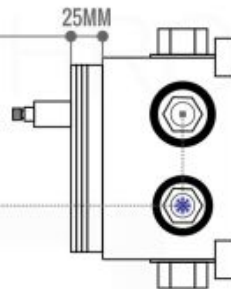

RONDO RAIN SHOWER HEAD (ARR12)

RONDO 6" CEILING BAR (ARCB6)

RONDO TUB FILLER (ARTF8)

RONDO BODY JET (R-JET)

RONDO 3 WAY VALVE (ARRS3V)

FRONT VIEW

- 1 - UPPER END OUTLET PIPE INTERFACE
- 2 - MOUNTING FIXED HOLE
- 3 - DIVERTER
- 4 - **HOT WATER** PIPE INTERFACE
- 5 - LOWER END OUTLET INTERFACE
- 6 - HANDHELD SHOWER CONNECTION PORT
- 7 - **COLD WATER** PIPE INTERFACE

PROTECTION COVER

LEFT VIEW

THIS LINE ON:

SAME SURFACE AS RAW WALL WHEN SET IN.
CUT TO BE ON SAME SURFACE OF CERAMIC | EXTRA 25MM FOR CERAMIC

RIGHT VIEW

RONDO 2 WAY VALVE (ARRS2V)

CONFIG.01

RAIN SHOWER W/HANDHELD

CONFIG.02

RAIN SHOWER W/TUB FILLER

CONFIG.03

RAIN SHOWER W/BODY JETS

- 1 - UPPER END OUTLET PIPE INTERFACE
- 2 - MOUNTING FIXED HOLE
- 3 - DIVERTER
- 4 - HOT WATER PIPE INTERFACE
- 5 - COLD WATER PIPE INTERFACE
- 6 - LOWER END OUTLET INTERFACE