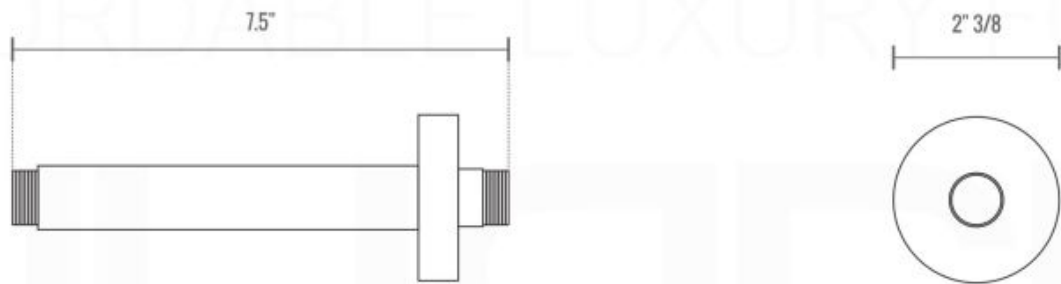

RONDO 6" CEILING BAR (ARCB6)