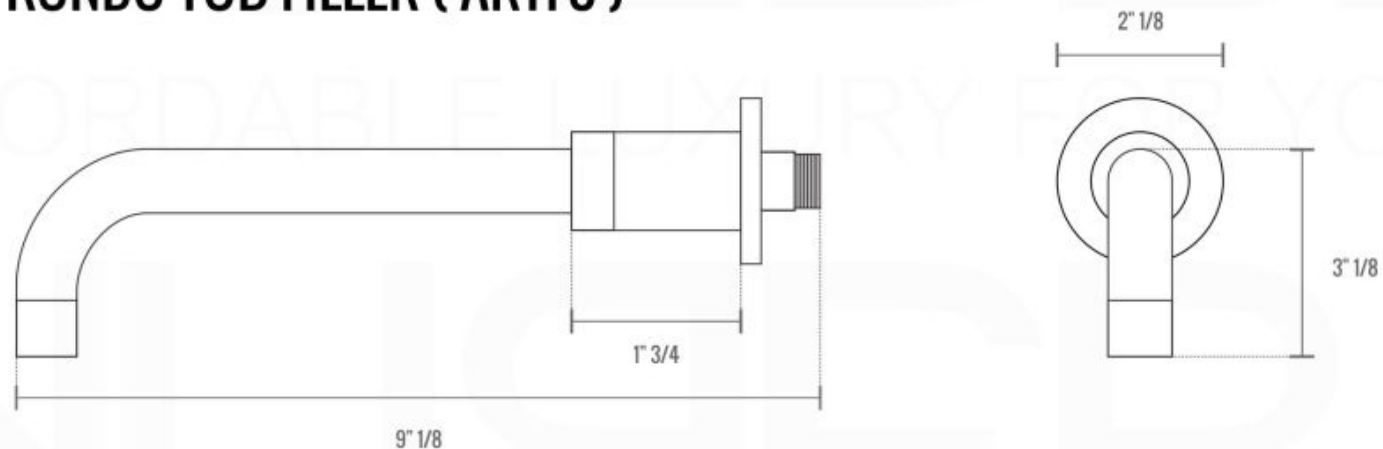

RONDO RAIN SHOWER HEAD (ARR12)

RONDO 6" CEILING BAR (ARCB6)

RONDO TUB FILLER (ARTF8)

RONDO BODY JET (R-JET)

RONDO 3 WAY VALVE (ARRS3V)

FRONT VIEW

- 1 - UPPER END OUTLET PIPE INTERFACE
- 2 - MOUNTING FIXED HOLE
- 3 - DIVERTER
- 4 - **HOT WATER** PIPE INTERFACE
- 5 - LOWER END OUTLET INTERFACE
- 6 - HANDHELD SHOWER CONNECTION PORT
- 7 - **COLD WATER** PIPE INTERFACE

PROTECTION COVER

LEFT VIEW

THIS LINE ON:

SAME SURFACE AS RAW WALL WHEN SET IN.
CUT TO BE ON SAME SURFACE OF CERAMIC | EXTRA 25MM FOR CERAMIC

RIGHT VIEW

RONDO 2 WAY VALVE (ARRS2V)

CONFIG.01

RAIN SHOWER W/HANDHELD