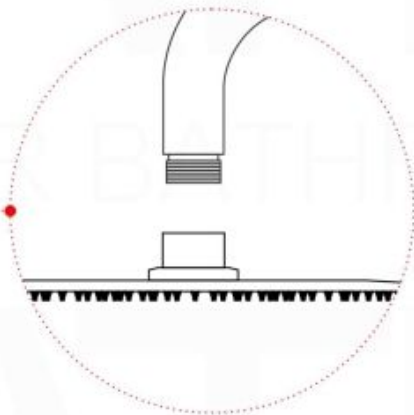

RONDO RAIN SHOWER HEAD (ARR12)

RONDO 6" CEILING BAR (ARCB6)

RONDO TUB FILLER (ARTF8)

RONDO BODY JET (R-JET)

RONDO 3 WAY VALVE (ARRS3V)

FRONT VIEW

- 1 - UPPER END OUTLET PIPE INTERFACE
- 2 - MOUNTING FIXED HOLE
- 3 - DIVERTER
- 4 - **HOT WATER** PIPE INTERFACE
- 5 - LOWER END OUTLET INTERFACE
- 6 - HANDHELD SHOWER CONNECTION PORT
- 7 - **COLD WATER** PIPE INTERFACE

PROTECTION COVER

LEFT VIEW

THIS LINE ON:

SAME SURFACE AS RAW WALL WHEN SET IN.
CUT TO BE ON SAME SURFACE OF CERAMIC | EXTRA 25MM FOR CERAMIC

RIGHT VIEW

RONDO 2 WAY VALVE (ARRS2V)

CONFIG.01

RAIN SHOWER W/HANDHELD

CONFIG.02

RAIN SHOWER W/TUB FILLER

CONFIG.03

RAIN SHOWER W/BODY JETS

- 1 - UPPER END OUTLET PIPE INTERFACE
- 2 - MOUNTING FIXED HOLE
- 3 - DIVERTER
- 4 - HOT WATER PIPE INTERFACE
- 5 - COLD WATER PIPE INTERFACE
- 6 - LOWER END OUTLET INTERFACE