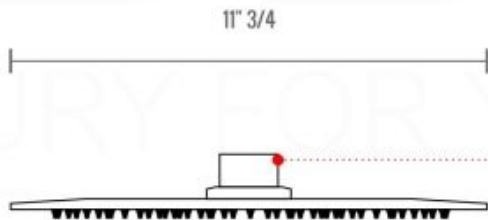

RONDO RAIN SHOWER HEAD (ARR12)