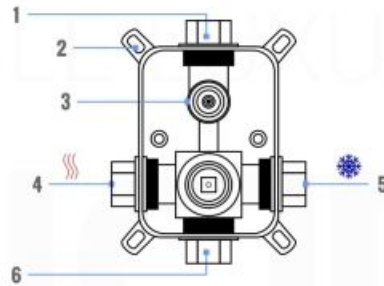

RONDO RAIN SHOWER HEAD (ARR12)

RONDO 6" CEILING BAR (ARCB6)

RONDO TUB FILLER (ARTF8)

RONDO BODY JET (R-JET)

RONDO 3 WAY VALVE (ARRS3V)

FRONT VIEW

- 1 - UPPER END OUTLET PIPE INTERFACE
- 2 - MOUNTING FIXED HOLE
- 3 - DIVERTER
- 4 - **HOT WATER** PIPE INTERFACE
- 5 - LOWER END OUTLET INTERFACE
- 6 - HANDHELD SHOWER CONNECTION PORT
- 7 - **COLD WATER** PIPE INTERFACE

PROTECTION COVER

LEFT VIEW

THIS LINE ON:

SAME SURFACE AS RAW WALL WHEN SET IN.
CUT TO BE ON SAME SURFACE OF CERAMIC | EXTRA 25MM FOR CERAMIC

RIGHT VIEW

RONDO 2 WAY VALVE (ARRS2V)

CONFIG.01

RAIN SHOWER W/HANDHELD

CONFIG.02

RAIN SHOWER W/TUB FILLER

CONFIG.03

RAIN SHOWER W/BODY JETS

- 1 - UPPER END OUTLET PIPE INTERFACE
- 2 - MOUNTING FIXED HOLE
- 3 - DIVERTER
- 4 - HOT WATER PIPE INTERFACE
- 5 - COLD WATER PIPE INTERFACE
- 6 - LOWER END OUTLET INTERFACE