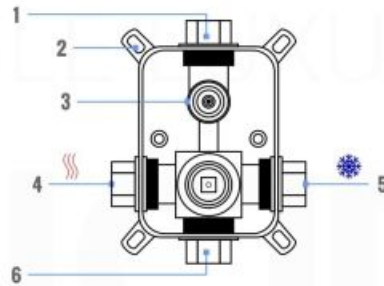

RONDO 3 WAY VALVE (ARRS3V)

FRONT VIEW

- 1 - UPPER END OUTLET PIPE INTERFACE
- 2 - MOUNTING FIXED HOLE
- 3 - DIVERTER
- 4 - **HOT WATER** PIPE INTERFACE
- 5 - LOWER END OUTLET INTERFACE
- 6 - HANDHELD SHOWER CONNECTION PORT
- 7 - **COLD WATER** PIPE INTERFACE

PROTECTION COVER

LEFT VIEW

THIS LINE ON:

SAME SURFACE AS RAW WALL WHEN SET IN.
CUT TO BE ON SAME SURFACE OF CERAMIC | EXTRA 25MM FOR CERAMIC

RIGHT VIEW

RONDO 2 WAY VALVE (ARRS2V)

CONFIG.01

RAIN SHOWER W/HANDHELD

CONFIG.02

RAIN SHOWER W/TUB FILLER

CONFIG.03

RAIN SHOWER W/BODY JETS

CONFIG.01

RAIN SHOWER W/HANDHELD

CONFIG.02

RAIN SHOWER W/TUB FILLER

CONFIG.03

RAIN SHOWER W/BODY JETS

RONDO 3 WAY VALVE (ARRS3V)

CONFIG.01

RAIN SHOWER W/HANDHELD AND TUB FILLER

CONFIG.02

RAIN SHOWER W/HANDHELD AND MASSAGE BODY JETS

CONFIG.03