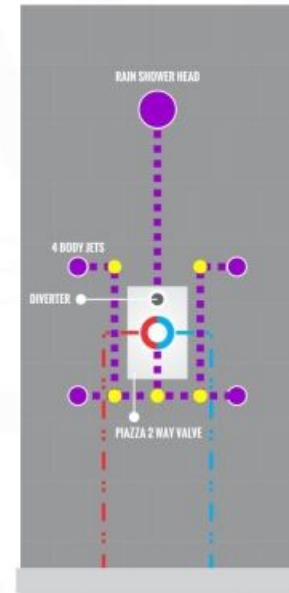

RONDO 3 WAY VALVE (ARRS3V)

FRONT VIEW

- 1 - UPPER END OUTLET PIPE INTERFACE
- 2 - MOUNTING FIXED HOLE
- 3 - DIVERTER
- 4 - **HOT WATER** PIPE INTERFACE
- 5 - LOWER END OUTLET INTERFACE
- 6 - HANDHELD SHOWER CONNECTION PORT
- 7 - **COLD WATER** PIPE INTERFACE

PROTECTION COVER

LEFT VIEW

THIS LINE ON:

SAME SURFACE AS RAW WALL WHEN SET IN.
CUT TO BE ON SAME SURFACE OF CERAMIC | EXTRA 25MM FOR CERAMIC

RIGHT VIEW

RONDO 2 WAY VALVE (ARRS2V)

CONFIG.01

RAIN SHOWER W/HANDHELD

CONFIG.02

RAIN SHOWER W/TUB FILLER

CONFIG.03

RAIN SHOWER W/BODY JETS

CONFIG.01

RAIN SHOWER W/HANDHELD

CONFIG.02

RAIN SHOWER W/TUB FILLER

CONFIG.03

RAIN SHOWER W/BODY JETS

RONDO 3 WAY VALVE (ARRS3V)

CONFIG.01

RAIN SHOWER W/HANDHELD AND TUB FILLER

CONFIG.02

RAIN SHOWER W/HANDHELD AND MASSAGE BODY JETS

CONFIG.03