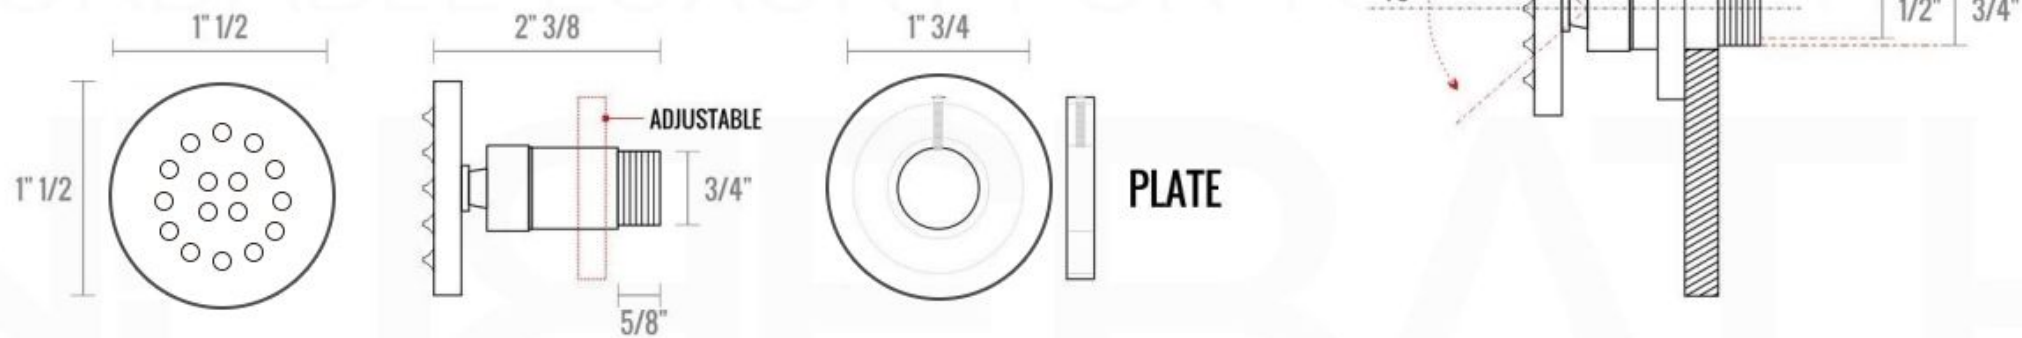

RONDO RAIN SHOWER HEAD (ARR8)

RONDO 6" CEILING BAR (ARCB6)

RONDO HAND SHOWER SET (ARHH123)

HAND HELD

PLATE

WATER OUTLET ADAPTOR

FLEXIBLE HOSE

RONDO BODY JET (R-JET)

RONDO 3 WAY VALVE (ARRS3V)

FRONT VIEW

- 1 - UPPER END OUTLET PIPE INTERFACE
- 2 - MOUNTING FIXED HOLE
- 3 - DIVERTER
- 4 - **HOT WATER** PIPE INTERFACE
- 5 - LOWER END OUTLET INTERFACE
- 6 - HANDHELD SHOWER CONNECTION PORT
- 7 - **COLD WATER** PIPE INTERFACE

PROTECTION COVER

LEFT VIEW

THIS LINE ON:

SAME SURFACE AS RAW WALL WHEN SET IN.
CUT TO BE ON SAME SURFACE OF CERAMIC | EXTRA 25MM FOR CERAMIC

RIGHT VIEW

RONDO 2 WAY VALVE (ARRS2V)

CONFIG.01

RAIN SHOWER W/HANDHELD