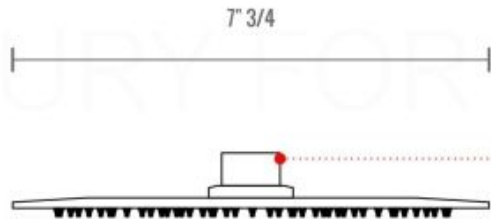

RONDO RAIN SHOWER HEAD (ARR8)

RONDO 6" CEILING BAR (ARCB6)

RONDO HAND SHOWER SET (ARHH123)

HAND HELD

PLATE

WATER OUTLET ADAPTOR

FLEXIBLE HOSE

RONDO BODY JET (R-JET)

RONDO 3 WAY VALVE (ARRS3V)

FRONT VIEW

- 1 - UPPER END OUTLET PIPE INTERFACE
- 2 - MOUNTING FIXED HOLE
- 3 - DIVERTER
- 4 - **HOT WATER** PIPE INTERFACE
- 5 - LOWER END OUTLET INTERFACE
- 6 - HANDHELD SHOWER CONNECTION PORT
- 7 - **COLD WATER** PIPE INTERFACE

PROTECTION COVER

LEFT VIEW

THIS LINE ON:

SAME SURFACE AS RAW WALL WHEN SET IN.
CUT TO BE ON SAME SURFACE OF CERAMIC | EXTRA 25MM FOR CERAMIC

RIGHT VIEW

RONDO 2 WAY VALVE (ARRS2V)

CONFIG.01

RAIN SHOWER W/HANDHELD