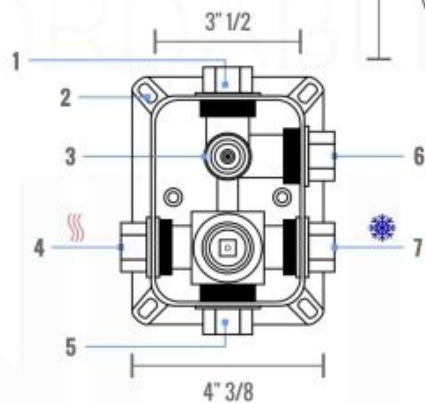

RONDO RAIN SHOWER HEAD (ARR8)

RONDO 6" CEILING BAR (ARCB6)

RONDO HAND SHOWER SET (ARHH123)

HAND HELD

PLATE

WATER OUTLET ADAPTOR

FLEXIBLE HOSE

RONDO BODY JET (R-JET)

RONDO 3 WAY VALVE (ARRS3V)

FRONT VIEW

- 1 - UPPER END OUTLET PIPE INTERFACE
- 2 - MOUNTING FIXED HOLE
- 3 - DIVERTER
- 4 - **HOT WATER** PIPE INTERFACE
- 5 - LOWER END OUTLET INTERFACE
- 6 - HANDHELD SHOWER CONNECTION PORT
- 7 - **COLD WATER** PIPE INTERFACE

PROTECTION COVER

LEFT VIEW

THIS LINE ON:

SAME SURFACE AS RAW WALL WHEN SET IN.
CUT TO BE ON SAME SURFACE OF CERAMIC | EXTRA 25MM FOR CERAMIC

RIGHT VIEW

RONDO 2 WAY VALVE (ARRS2V)

CONFIG.01

RAIN SHOWER W/HANDHELD