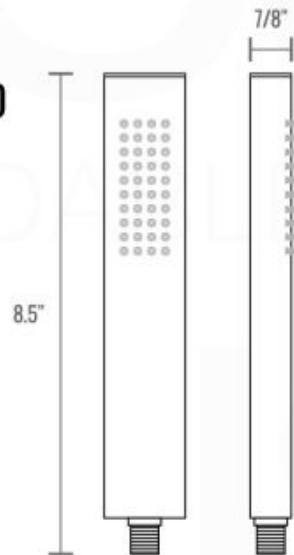

RONDO RAIN SHOWER HEAD (ARR8)

RONDO 6" CEILING BAR (ARCB6)

RONDO HAND SHOWER SET (ARHH123)

HAND HELD

PLATE

WATER OUTLET ADAPTOR

FLEXIBLE HOSE

RONDO BODY JET (R-JET)

RONDO 3 WAY VALVE (ARRS3V)

FRONT VIEW

- 1 - UPPER END OUTLET PIPE INTERFACE
- 2 - MOUNTING FIXED HOLE
- 3 - DIVERTER
- 4 - **HOT WATER** PIPE INTERFACE
- 5 - LOWER END OUTLET INTERFACE
- 6 - HANDHELD SHOWER CONNECTION PORT
- 7 - **COLD WATER** PIPE INTERFACE

PROTECTION COVER

LEFT VIEW

THIS LINE ON:

SAME SURFACE AS RAW WALL WHEN SET IN.
CUT TO BE ON SAME SURFACE OF CERAMIC | EXTRA 25MM FOR CERAMIC

RIGHT VIEW

RONDO 2 WAY VALVE (ARRS2V)

CONFIG.01

RAIN SHOWER W/HANDHELD