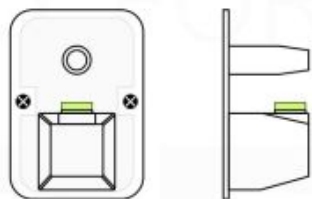

RONDO RAIN SHOWER HEAD (ARR8)

RONDO 6" CEILING BAR (ARCB6)

RONDO HAND SHOWER SET (ARHH123)

HAND HELD

PLATE

WATER OUTLET ADAPTOR

FLEXIBLE HOSE

RONDO BODY JET (R-JET)

RONDO 3 WAY VALVE (ARRS3V)

FRONT VIEW

- 1 - UPPER END OUTLET PIPE INTERFACE
- 2 - MOUNTING FIXED HOLE
- 3 - DIVERTER
- 4 - **HOT WATER** PIPE INTERFACE
- 5 - LOWER END OUTLET INTERFACE
- 6 - HANDHELD SHOWER CONNECTION PORT
- 7 - **COLD WATER** PIPE INTERFACE

PROTECTION COVER

LEFT VIEW

THIS LINE ON:

SAME SURFACE AS RAW WALL WHEN SET IN.
CUT TO BE ON SAME SURFACE OF CERAMIC | EXTRA 25MM FOR CERAMIC

RIGHT VIEW

RONDO 2 WAY VALVE (ARRS2V)

CONFIG.01

RAIN SHOWER W/HANDHELD