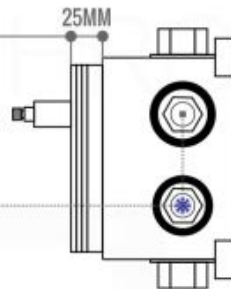

RONDO 3 WAY VALVE (ARRS3V)

FRONT VIEW

- 1 - UPPER END OUTLET PIPE INTERFACE
- 2 - MOUNTING FIXED HOLE
- 3 - DIVERTER
- 4 - **HOT WATER** PIPE INTERFACE
- 5 - LOWER END OUTLET INTERFACE
- 6 - HANDHELD SHOWER CONNECTION PORT
- 7 - **COLD WATER** PIPE INTERFACE

PROTECTION COVER

LEFT VIEW

THIS LINE ON:

SAME SURFACE AS RAW WALL WHEN SET IN.
CUT TO BE ON SAME SURFACE OF CERAMIC | EXTRA 25MM FOR CERAMIC

RIGHT VIEW

RONDO 2 WAY VALVE (ARRS2V)

CONFIG.01

RAIN SHOWER W/HANDHELD

CONFIG.02

RAIN SHOWER W/TUB FILLER

CONFIG.03

RAIN SHOWER W/BODY JETS

CONFIG.01

RAIN SHOWER W/HANDHELD

CONFIG.02

RAIN SHOWER W/TUB FILLER