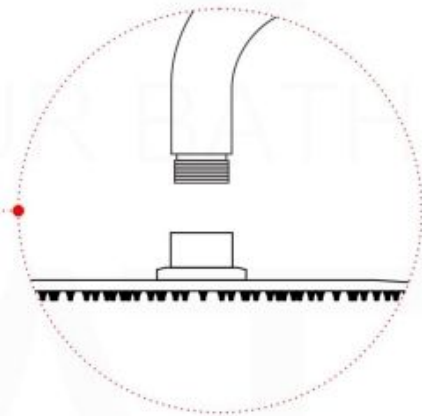

RONDO RAIN SHOWER HEAD (ARR8)

RONDO 6" CEILING BAR (ARCB6)

RONDO HAND SHOWER SET (ARHH123)

HAND HELD

PLATE

WATER OUTLET ADAPTOR

FLEXIBLE HOSE

RONDO BODY JET (R-JET)

RONDO 3 WAY VALVE (ARRS3V)

FRONT VIEW

- 1 - UPPER END OUTLET PIPE INTERFACE
- 2 - MOUNTING FIXED HOLE
- 3 - DIVERTER
- 4 - **HOT WATER** PIPE INTERFACE
- 5 - LOWER END OUTLET INTERFACE
- 6 - HANDHELD SHOWER CONNECTION PORT
- 7 - **COLD WATER** PIPE INTERFACE

PROTECTION COVER

LEFT VIEW

THIS LINE ON:

SAME SURFACE AS RAW WALL WHEN SET IN.
CUT TO BE ON SAME SURFACE OF CERAMIC | EXTRA 25MM FOR CERAMIC

RIGHT VIEW

RONDO 2 WAY VALVE (ARRS2V)

CONFIG.01

RAIN SHOWER W/HANDHELD