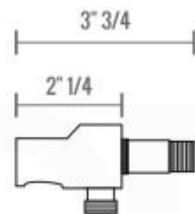

RONDO RAIN SHOWER HEAD (ARR8)

RONDO 6" CEILING BAR (ARCB6)

RONDO HAND SHOWER SET (ARHH123)

HAND HELD

PLATE

WATER OUTLET ADAPTOR

FLEXIBLE HOSE

RONDO BODY JET (R-JET)

RONDO 3 WAY VALVE (ARRS3V)

FRONT VIEW

- 1 - UPPER END OUTLET PIPE INTERFACE
- 2 - MOUNTING FIXED HOLE
- 3 - DIVERTER
- 4 - **HOT WATER** PIPE INTERFACE
- 5 - LOWER END OUTLET INTERFACE
- 6 - HANDHELD SHOWER CONNECTION PORT
- 7 - **COLD WATER** PIPE INTERFACE