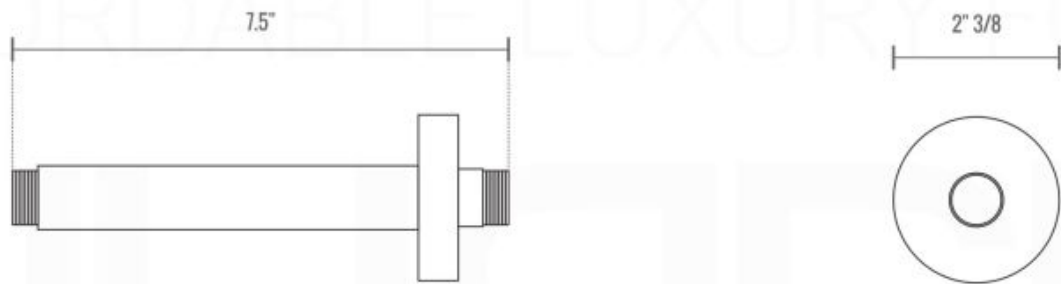

RONDO RAIN SHOWER HEAD (ARR8)

RONDO 6" CEILING BAR (ARCB6)

RONDO HAND SHOWER SET (ARHH123)

HAND HELD

PLATE

WATER OUTLET ADAPTOR

FLEXIBLE HOSE

RONDO BODY JET (R-JET)