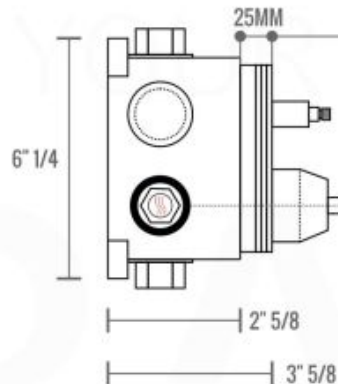

RONDO 3 WAY VALVE (ARRS3V)

FRONT VIEW

- 1 - UPPER END OUTLET PIPE INTERFACE
- 2 - MOUNTING FIXED HOLE
- 3 - DIVERTER
- 4 - **HOT WATER** PIPE INTERFACE
- 5 - LOWER END OUTLET INTERFACE
- 6 - HANDHELD SHOWER CONNECTION PORT
- 7 - **COLD WATER** PIPE INTERFACE

PROTECTION COVER

LEFT VIEW

THIS LINE ON:

SAME SURFACE AS RAW WALL WHEN SET IN.
CUT TO BE ON SAME SURFACE OF CERAMIC | EXTRA 25MM FOR CERAMIC

RIGHT VIEW

RONDO 2 WAY VALVE (ARRS2V)

CONFIG.01

RAIN SHOWER W/HANDHELD