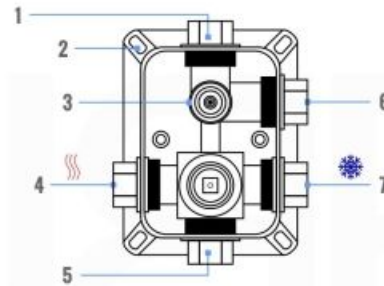

CONFIG.03

RAIN SHOWER W/BODY JETS

RONDO 3 WAY VALVE (ARRS3V)

CONFIG.01

RAIN SHOWER W/HANDHELD AND TUB FILLER

CONFIG.02

RAIN SHOWER W/HANDHELD AND MASSAGE BODY JETS

CONFIG.03

RAIN SHOWER W/TUBE FILLER AND MASSAGE BODY JETS

CONFIG.01

RAIN SHOWER W/HANDHELD AND TUB FILLER

CONFIG.02

RAIN SHOWER W/HANDHELD AND MASSAGE BODY JETS

CONFIG.03

RAIN SHOWER W/TUBE FILLER AND MASSAGE BODY JETS