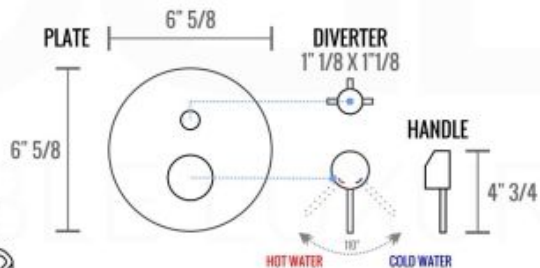

RONDO RAIN SHOWER HEAD (ARR8)

RONDO 6" CEILING BAR (ARCB6)

RONDO HAND SHOWER SET (ARHH123)

HAND HELD

PLATE

WATER OUTLET ADAPTOR

FLEXIBLE HOSE

RONDO BODY JET (R-JET)

RONDO 3 WAY VALVE (ARRS3V)

FRONT VIEW

- 1 - UPPER END OUTLET PIPE INTERFACE
- 2 - MOUNTING FIXED HOLE
- 3 - DIVERTER
- 4 - **HOT WATER** PIPE INTERFACE
- 5 - LOWER END OUTLET INTERFACE
- 6 - HANDHELD SHOWER CONNECTION PORT
- 7 - **COLD WATER** PIPE INTERFACE

PROTECTION COVER

LEFT VIEW

THIS LINE ON:

SAME SURFACE AS RAW WALL WHEN SET IN.
CUT TO BE ON SAME SURFACE OF CERAMIC | EXTRA 25MM FOR CERAMIC

RIGHT VIEW

RONDO 2 WAY VALVE (ARRS2V)

CONFIG.01

RAIN SHOWER W/HANDHELD