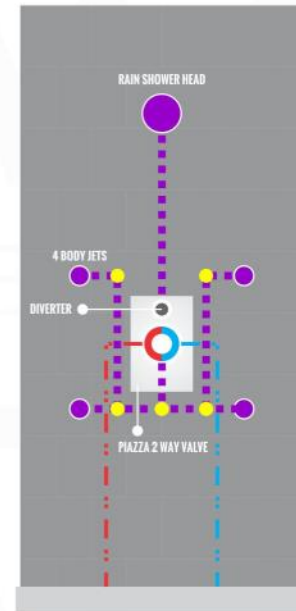

RONDO 6" CEILING BAR (ARCB6)

RONDO RAIN SHOWER HEAD (ARR12)

RONDO 2 WAY VALVE (ARRS2V)

RONDO TUB FILLER (ARTF8)

RONDO 2 WAY VALVE (ARRS2V)

CONFIG.01

RAIN SHOWER W/HANDHELD

CONFIG.02

RAIN SHOWER W/TUB FILLER

CONFIG.03

RAIN SHOWER W/BODY JETS

- 1 - UPPER END OUTLET PIPE INTERFACE
- 2 - MOUNTING FIXED HOLE
- 3 - DIVERTER
- 4 - HOT WATER PIPE INTERFACE
- 5 - COLD WATER PIPE INTERFACE
- 6 - LOWER END OUTLET INTERFACE

CONFIG.01

RAIN SHOWER W/HANDHELD

CONFIG.02

RAIN SHOWER W/TUB FILLER

CONFIG.03

RAIN SHOWER W/BODY JETS

RONDO 3 WAY VALVE (ARRS3V)

CONFIG.01

RAIN SHOWER W/HANDHELD AND TUB FILLER

CONFIG.02

RAIN SHOWER W/HANDHELD AND MESSAGE BODY JETS

CONFIG.03

RAIN SHOWER W/TUBE FILLER AND MESSAGE BODY JETS

- 1 - UPPER END OUTLET PIPE INTERFACE
- 2 - MOUNTING FIXED HOLE
- 3 - DIVERTER
- 4 - HOT WATER PIPE INTERFACE
- 5 - LOWER END OUTLET INTERFACE
- 6 - HANDHELD SHOWER CONNECTION PORT
- 7 - COLD WATER PIPE INTERFACE