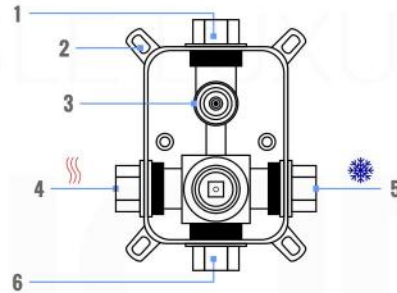

RONDO 6" CEILING BAR (ARCB6)

RONDO RAIN SHOWER HEAD (ARR12)

RONDO 2 WAY VALVE (ARRS2V)

RONDO TUB FILLER (ARTF8)

RONDO 2 WAY VALVE (ARRS2V)

CONFIG.01

RAIN SHOWER W/HANDHELD

CONFIG.02

RAIN SHOWER W/TUB FILLER

CONFIG.03

RAIN SHOWER W/BODY JETS

- 1 - UPPER END OUTLET PIPE INTERFACE
- 2 - MOUNTING FIXED HOLE
- 3 - DIVERTER
- 4 - HOT WATER PIPE INTERFACE
- 5 - COLD WATER PIPE INTERFACE
- 6 - LOWER END OUTLET INTERFACE

CONFIG.01

RAIN SHOWER W/HANDHELD

CONFIG.02

RAIN SHOWER W/TUB FILLER

CONFIG.03

RAIN SHOWER W/BODY JETS

RONDO 3 WAY VALVE (ARRS3V)

CONFIG.01

RAIN SHOWER W/HANDHELD AND TUB FILLER

CONFIG.02

RAIN SHOWER W/HANDHELD AND MESSAGE BODY JETS

CONFIG.03

RAIN SHOWER W/TUBE FILLER AND MESSAGE BODY JETS

- 1 - UPPER END OUTLET PIPE INTERFACE
- 2 - MOUNTING FIXED HOLE
- 3 - DIVERTER
- 4 - HOT WATER PIPE INTERFACE
- 5 - LOWER END OUTLET INTERFACE
- 6 - HANDHELD SHOWER CONNECTION PORT
- 7 - COLD WATER PIPE INTERFACE