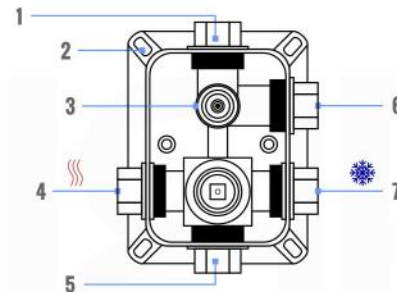

RAIN SHOWER W/TUB FILLER

CONFIG.03

RAIN SHOWER W/BODY JETS

- 1 - UPPER END OUTLET PIPE INTERFACE
- 2 - MOUNTING FIXED HOLE
- 3 - DIVERTER
- 4 - HOT WATER PIPE INTERFACE
- 5 - COLD WATER PIPE INTERFACE
- 6 - LOWER END OUTLET INTERFACE

CONFIG.01

RAIN SHOWER W/HANDHELD

CONFIG.02

RAIN SHOWER W/TUB FILLER

CONFIG.03

RAIN SHOWER W/BODY JETS

RONDO 3 WAY VALVE (ARRS3V)

CONFIG.01

RAIN SHOWER W/HANDHELD AND TUB FILLER

CONFIG.02

RAIN SHOWER W/HANDHELD AND MESSAGE BODY JETS

CONFIG.03

RAIN SHOWER W/TUBE FILLER AND MESSAGE BODY JETS

- 1 - UPPER END OUTLET PIPE INTERFACE
- 2 - MOUNTING FIXED HOLE
- 3 - DIVERTER
- 4 - HOT WATER PIPE INTERFACE
- 5 - LOWER END OUTLET INTERFACE
- 6 - HANDHELD SHOWER CONNECTION PORT
- 7 - COLD WATER PIPE INTERFACE