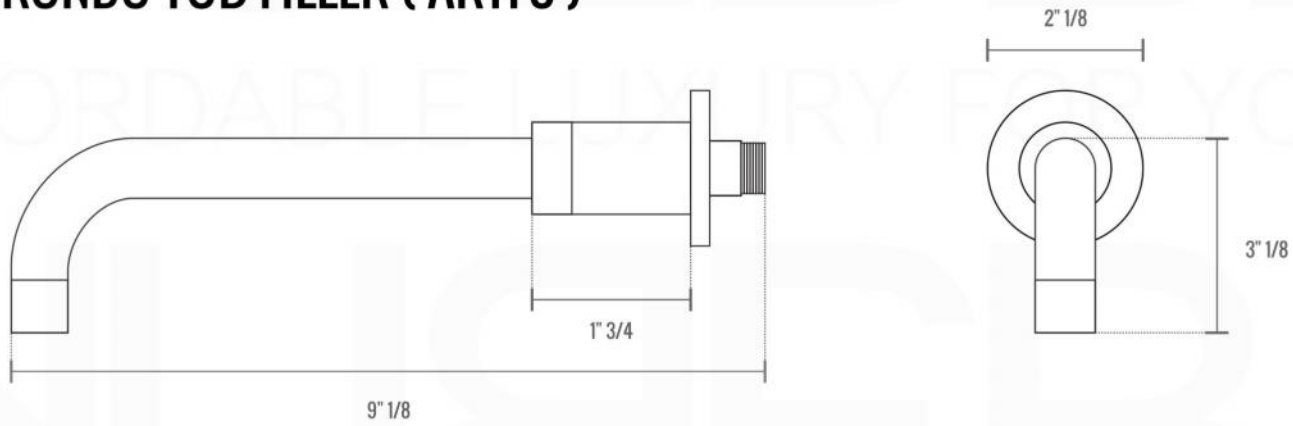

RONDO 6" CEILING BAR (ARCB6)

RONDO RAIN SHOWER HEAD (ARR12)

RONDO 2 WAY VALVE (ARRS2V)

RONDO TUB FILLER (ARTF8)

RONDO 2 WAY VALVE (ARRS2V)

CONFIG.01

RAIN SHOWER W/HANDHELD

CONFIG.02

RAIN SHOWER W/TUB FILLER

CONFIG.03

RAIN SHOWER W/BODY JETS

- 1 - UPPER END OUTLET PIPE INTERFACE
- 2 - MOUNTING FIXED HOLE
- 3 - DIVERTER
- 4 - HOT WATER PIPE INTERFACE
- 5 - COLD WATER PIPE INTERFACE
- 6 - LOWER END OUTLET INTERFACE