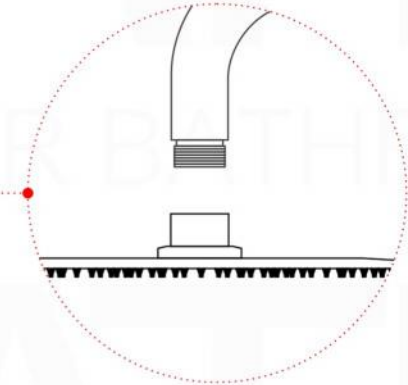

RONDO 6" CEILING BAR (ARCB6)

RONDO RAIN SHOWER HEAD (ARR12)

RONDO 2 WAY VALVE (ARRS2V)

RONDO TUB FILLER (ARTF8)

RONDO 2 WAY VALVE (ARRS2V)

CONFIG.01

RAIN SHOWER W/HANDHELD

CONFIG.02

RAIN SHOWER W/TUB FILLER

CONFIG.03

RAIN SHOWER W/BODY JETS

- 1 - UPPER END OUTLET PIPE INTERFACE
- 2 - MOUNTING FIXED HOLE
- 3 - DIVERTER
- 4 - HOT WATER PIPE INTERFACE
- 5 - COLD WATER PIPE INTERFACE
- 6 - LOWER END OUTLET INTERFACE

RAIN SHOWER W/HANDHELD AND TUB FILLER

CONFIG.02

RAIN SHOWER W/HANDHELD AND MESSAGE BODY JETS

CONFIG.03

RAIN SHOWER W/TUBE FILLER AND MESSAGE BODY JETS

- 1 - UPPER END OUTLET PIPE INTERFACE
- 2 - MOUNTING FIXED HOLE
- 3 - DIVERTER
- 4 - HOT WATER PIPE INTERFACE
- 5 - LOWER END OUTLET INTERFACE
- 6 - HANDHELD SHOWER CONNECTION PORT
- 7 - COLD WATER PIPE INTERFACE