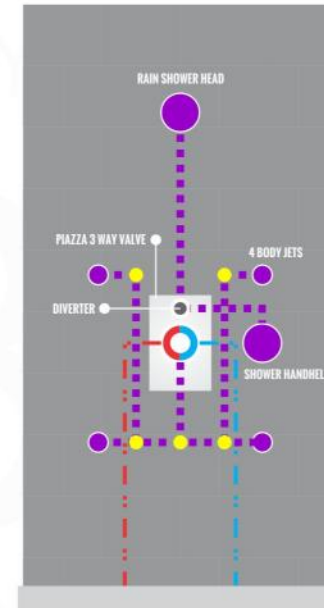

CONFIG.02

RAIN SHOWER W/HANDHELD AND MESSAGE BODY JETS