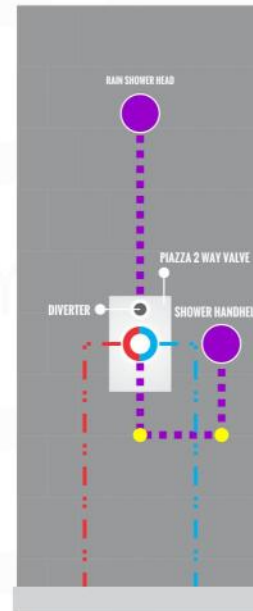

RONDO 6" CEILING BAR (ARCB6)

RONDO RAIN SHOWER HEAD (ARR12)

RONDO 2 WAY VALVE (ARRS2V)

RONDO TUB FILLER (ARTF8)

RONDO 2 WAY VALVE (ARRS2V)

CONFIG.01

RAIN SHOWER W/HANDHELD

CONFIG.02

RAIN SHOWER W/TUB FILLER

CONFIG.03

RAIN SHOWER W/BODY JETS

- 1 - UPPER END OUTLET PIPE INTERFACE
- 2 - MOUNTING FIXED HOLE
- 3 - DIVERTER
- 4 - HOT WATER PIPE INTERFACE
- 5 - COLD WATER PIPE INTERFACE
- 6 - LOWER END OUTLET INTERFACE

CONFIG.01

RAIN SHOWER W/HANDHELD

CONFIG.02

RAIN SHOWER W/TUB FILLER

CONFIG.03

RAIN SHOWER W/BODY JETS

RONDO 3 WAY VALVE (ARRS3V)

CONFIG.01