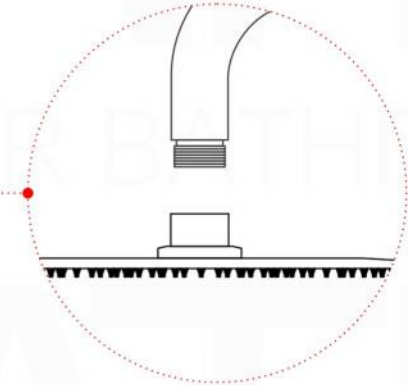

RONDO 6" CEILING BAR (ARCB6)

RONDO HAND SHOWER SET (ARHH123)

HAND HELD

PLATE

WATER OUTLET ADAPTOR

FLEXIBLE HOSE

RONDO RAIN SHOWER HEAD (ARR12)

RONDO 2 WAY VALVE (ARRS2V)

RONDO 2 WAY VALVE (ARRS2V)

CONFIG.01

RAIN SHOWER W/HANDHELD

CONFIG.02

RAIN SHOWER W/TUB FILLER

CONFIG.03

RAIN SHOWER W/BODY JETS

- 1 - UPPER END OUTLET PIPE INTERFACE
- 2 - MOUNTING FIXED HOLE
- 3 - DIVERTER
- 4 - HOT WATER PIPE INTERFACE
- 5 - COLD WATER PIPE INTERFACE
- 6 - LOWER END OUTLET INTERFACE

RAIN SHOWER W/HANDHELD AND TUB FILLER

CONFIG.02

RAIN SHOWER W/HANDHELD AND MESSAGE BODY JETS

CONFIG.03

RAIN SHOWER W/TUBE FILLER AND MESSAGE BODY JETS

- 1 - UPPER END OUTLET PIPE INTERFACE
- 2 - MOUNTING FIXED HOLE
- 3 - DIVERTER
- 4 - HOT WATER PIPE INTERFACE
- 5 - LOWER END OUTLET INTERFACE
- 6 - HANDHELD SHOWER CONNECTION PORT
- 7 - COLD WATER PIPE INTERFACE