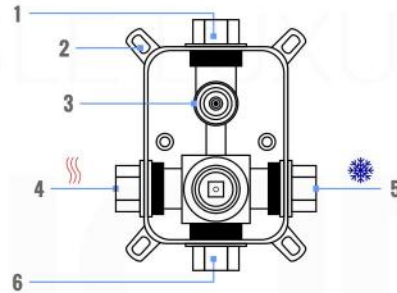

RONDO 2 WAY VALVE (ARRS2V)

CONFIG.01

RAIN SHOWER W/HANDHELD

CONFIG.02

RAIN SHOWER W/TUB FILLER

CONFIG.03

RAIN SHOWER W/BODY JETS

- 1 - UPPER END OUTLET PIPE INTERFACE
- 2 - MOUNTING FIXED HOLE
- 3 - DIVERTER
- 4 - HOT WATER PIPE INTERFACE
- 5 - COLD WATER PIPE INTERFACE
- 6 - LOWER END OUTLET INTERFACE

CONFIG.01

RAIN SHOWER W/HANDHELD

CONFIG.02

RAIN SHOWER W/TUB FILLER

CONFIG.03

RAIN SHOWER W/BODY JETS

RONDO 3 WAY VALVE (ARRS3V)

CONFIG.01

RAIN SHOWER W/HANDHELD AND TUB FILLER

CONFIG.02

RAIN SHOWER W/HANDHELD AND MESSAGE BODY JETS

CONFIG.03

RAIN SHOWER W/TUBE FILLER AND MESSAGE BODY JETS

- 1 - UPPER END OUTLET PIPE INTERFACE
- 2 - MOUNTING FIXED HOLE
- 3 - DIVERTER
- 4 - HOT WATER PIPE INTERFACE
- 5 - LOWER END OUTLET INTERFACE
- 6 - HANDHELD SHOWER CONNECTION PORT
- 7 - COLD WATER PIPE INTERFACE