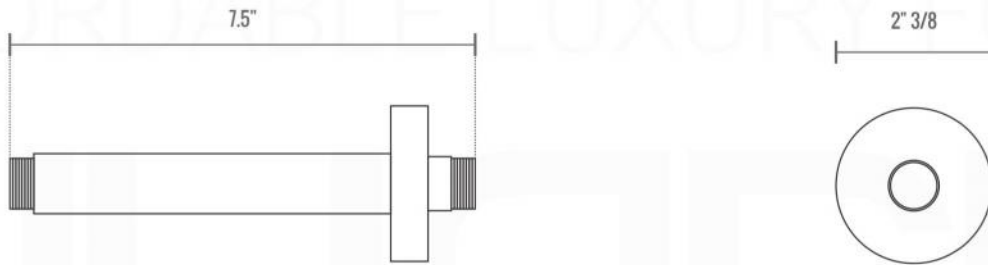

RONDO 6" CEILING BAR (ARCB6)

RONDO HAND SHOWER SET (ARHH123)

HAND HELD

PLATE

WATER OUTLET ADAPTOR

FLEXIBLE HOSE

RONDO RAIN SHOWER HEAD (ARR12)

RONDO 2 WAY VALVE (ARRS2V)