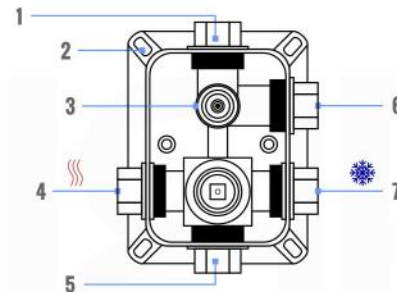

RONDO 2 WAY VALVE (ARRS2V)

CONFIG.01

RAIN SHOWER W/HANDHELD

CONFIG.02

RAIN SHOWER W/TUB FILLER

CONFIG.03

RAIN SHOWER W/BODY JETS

- 1 - UPPER END OUTLET PIPE INTERFACE
- 2 - MOUNTING FIXED HOLE
- 3 - DIVERTER
- 4 - HOT WATER PIPE INTERFACE
- 5 - COLD WATER PIPE INTERFACE
- 6 - LOWER END OUTLET INTERFACE

CONFIG.01

RAIN SHOWER W/HANDHELD

CONFIG.02

RAIN SHOWER W/TUB FILLER

CONFIG.03

RAIN SHOWER W/BODY JETS

RONDO 3 WAY VALVE (ARRS3V)

CONFIG.01

RAIN SHOWER W/HANDHELD AND TUB FILLER

CONFIG.02

RAIN SHOWER W/HANDHELD AND MESSAGE BODY JETS

CONFIG.03

RAIN SHOWER W/TUBE FILLER AND MESSAGE BODY JETS

- 1 - UPPER END OUTLET PIPE INTERFACE
- 2 - MOUNTING FIXED HOLE
- 3 - DIVERTER
- 4 - HOT WATER PIPE INTERFACE
- 5 - LOWER END OUTLET INTERFACE
- 6 - HANDHELD SHOWER CONNECTION PORT
- 7 - COLD WATER PIPE INTERFACE