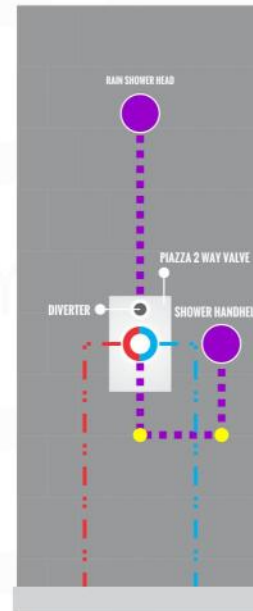

RONDO 6" CEILING BAR (ARCB6)

RONDO HAND SHOWER SET (ARHH123)

HAND HELD

PLATE

WATER OUTLET ADAPTOR

FLEXIBLE HOSE

RONDO RAIN SHOWER HEAD (ARR12)

RONDO 2 WAY VALVE (ARRS2V)

RONDO 2 WAY VALVE (ARRS2V)

CONFIG.01

RAIN SHOWER W/HANDHELD

CONFIG.02

RAIN SHOWER W/TUB FILLER

CONFIG.03

RAIN SHOWER W/BODY JETS

- 1 - UPPER END OUTLET PIPE INTERFACE
- 2 - MOUNTING FIXED HOLE
- 3 - DIVERTER
- 4 - HOT WATER PIPE INTERFACE
- 5 - COLD WATER PIPE INTERFACE
- 6 - LOWER END OUTLET INTERFACE

CONFIG.01

RAIN SHOWER W/HANDHELD

CONFIG.02

RAIN SHOWER W/TUB FILLER

CONFIG.03

RAIN SHOWER W/BODY JETS

RONDO 3 WAY VALVE (ARRS3V)

CONFIG.01