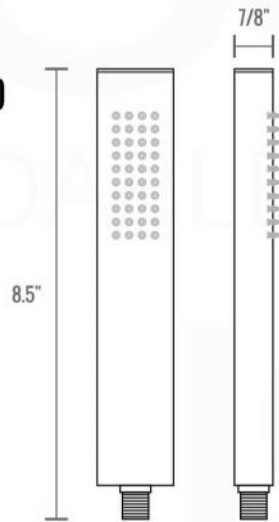

RONDO 6" CEILING BAR (ARCB6)

RONDO HAND SHOWER SET (ARHH123)

HAND HELD

PLATE

WATER OUTLET ADAPTOR

FLEXIBLE HOSE

RONDO RAIN SHOWER HEAD (ARR12)

RONDO 2 WAY VALVE (ARRS2V)

RONDO 2 WAY VALVE (ARRS2V)

CONFIG.01

RAIN SHOWER W/HANDHELD

CONFIG.02

RAIN SHOWER W/TUB FILLER

CONFIG.03

RAIN SHOWER W/BODY JETS

- 1 - UPPER END OUTLET PIPE INTERFACE
- 2 - MOUNTING FIXED HOLE
- 3 - DIVERTER
- 4 - HOT WATER PIPE INTERFACE
- 5 - COLD WATER PIPE INTERFACE
- 6 - LOWER END OUTLET INTERFACE