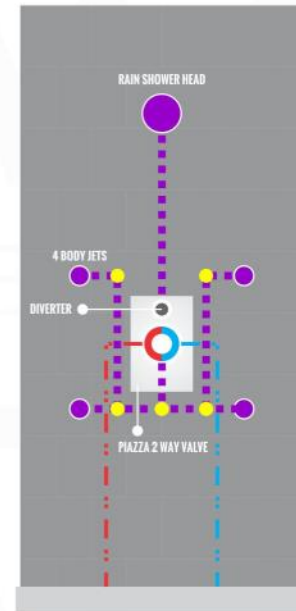

RONDO 6" CEILING BAR (ARCB6)

RONDO HAND SHOWER SET (ARHH123)

HAND HELD

PLATE

WATER OUTLET ADAPTOR

FLEXIBLE HOSE

RONDO RAIN SHOWER HEAD (ARR12)

RONDO 2 WAY VALVE (ARRS2V)

RONDO 2 WAY VALVE (ARRS2V)

CONFIG.01

RAIN SHOWER W/HANDHELD

CONFIG.02

RAIN SHOWER W/TUB FILLER

CONFIG.03

RAIN SHOWER W/BODY JETS

- 1 - UPPER END OUTLET PIPE INTERFACE
- 2 - MOUNTING FIXED HOLE
- 3 - DIVERTER
- 4 - HOT WATER PIPE INTERFACE
- 5 - COLD WATER PIPE INTERFACE
- 6 - LOWER END OUTLET INTERFACE

CONFIG.01

RAIN SHOWER W/HANDHELD

CONFIG.02

RAIN SHOWER W/TUB FILLER

CONFIG.03

RAIN SHOWER W/BODY JETS

RONDO 3 WAY VALVE (ARRS3V)

CONFIG.01

RAIN SHOWER W/HANDHELD AND TUB FILLER

CONFIG.02

RAIN SHOWER W/HANDHELD AND MESSAGE BODY JETS

CONFIG.03

RAIN SHOWER W/TUBE FILLER AND MESSAGE BODY JETS

- 1 - UPPER END OUTLET PIPE INTERFACE
- 2 - MOUNTING FIXED HOLE
- 3 - DIVERTER
- 4 - HOT WATER PIPE INTERFACE
- 5 - LOWER END OUTLET INTERFACE
- 6 - HANDHELD SHOWER CONNECTION PORT
- 7 - COLD WATER PIPE INTERFACE