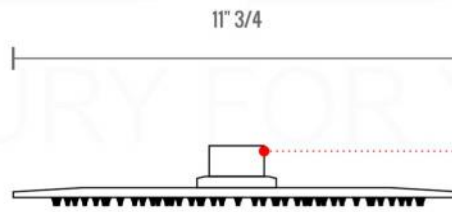

RONDO 6" CEILING BAR (ARCB6)

RONDO HAND SHOWER SET (ARHH123)

HAND HELD

PLATE

WATER OUTLET ADAPTOR

FLEXIBLE HOSE

RONDO RAIN SHOWER HEAD (ARR12)

RONDO 2 WAY VALVE (ARRS2V)