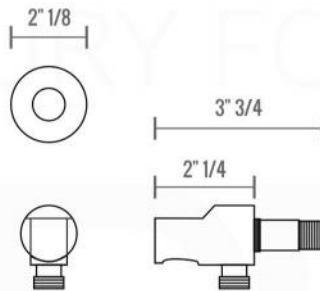

RONDO 6" CEILING BAR (ARCB6)

RONDO HAND SHOWER SET (ARHH123)

HAND HELD

PLATE

WATER OUTLET ADAPTOR

FLEXIBLE HOSE

RONDO RAIN SHOWER HEAD (ARR12)

RONDO 2 WAY VALVE (ARRS2V)

RONDO 2 WAY VALVE (ARRS2V)

CONFIG.01

RAIN SHOWER W/HANDHELD

CONFIG.02

RAIN SHOWER W/TUB FILLER

CONFIG.03

RAIN SHOWER W/BODY JETS

- 1 - UPPER END OUTLET PIPE INTERFACE
- 2 - MOUNTING FIXED HOLE
- 3 - DIVERTER
- 4 - HOT WATER PIPE INTERFACE
- 5 - COLD WATER PIPE INTERFACE
- 6 - LOWER END OUTLET INTERFACE