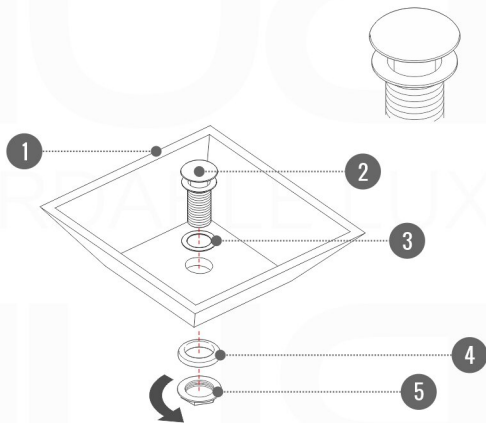

Pop-Up / P-trap Installation Instructions INSTALLATION GUIDE

FOR SINKS WITHOUT OVERFLOW
#SKU: P101N / P102N

FOR SINKS WITH OVERFLOW
#SKU: P101 / P102

OR