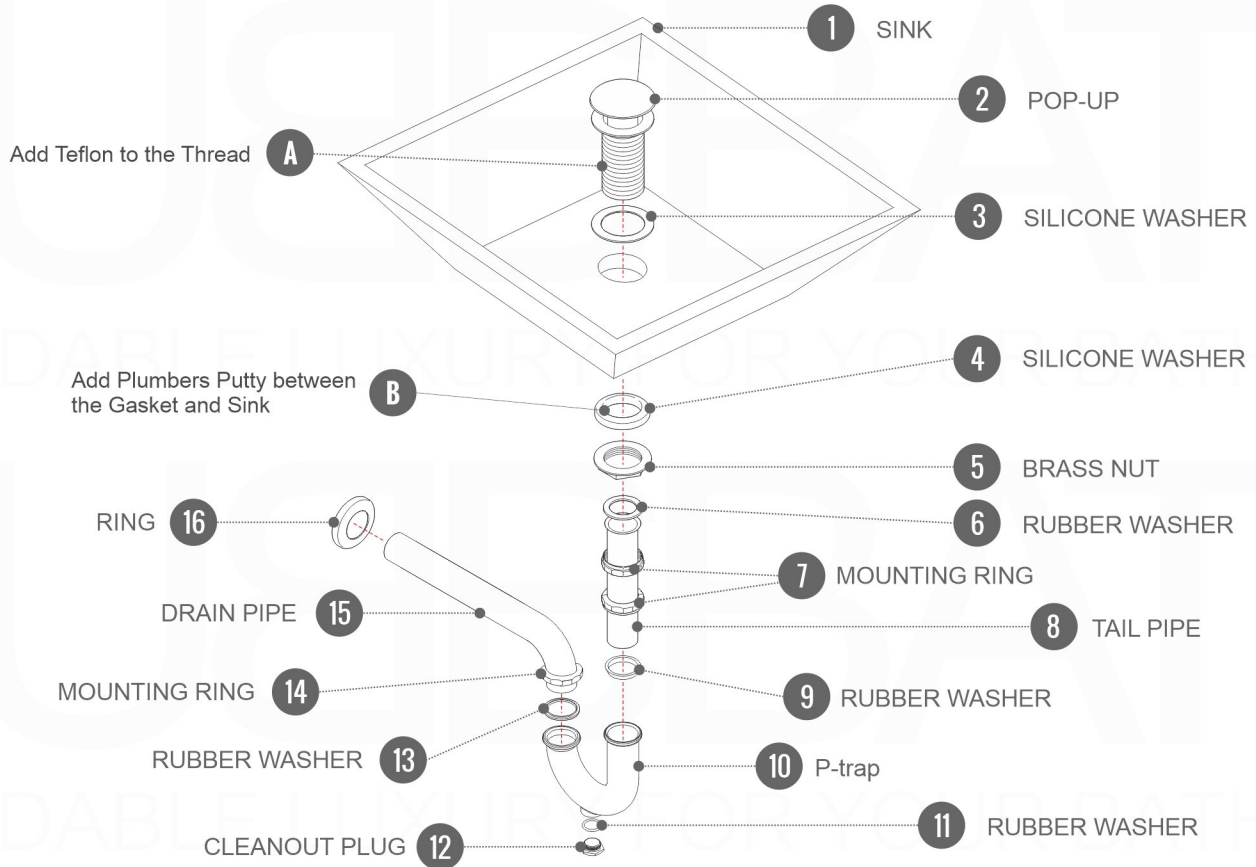

Pop-Up / P-trap Installation Instructions INSTALLATION GUIDE

FOR SINKS WITHOUT OVERFLOW
#SKU: P101N / P102N

FOR SINKS WITH OVERFLOW
#SKU: P101 / P102

OR