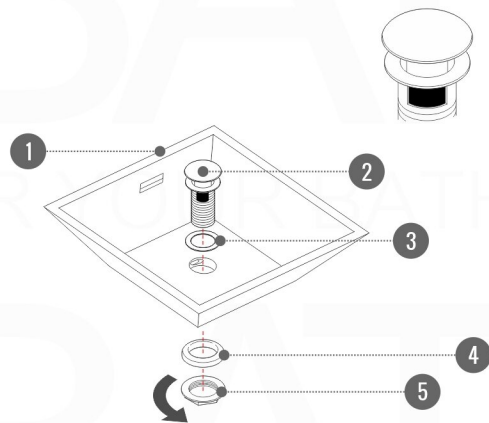

Pop-Up / P-trap Installation Instructions INSTALLATION GUIDE

FOR SINKS WITHOUT OVERFLOW
#SKU: P101N / P102N

FOR SINKS WITH OVERFLOW
#SKU: P101 / P102

OR