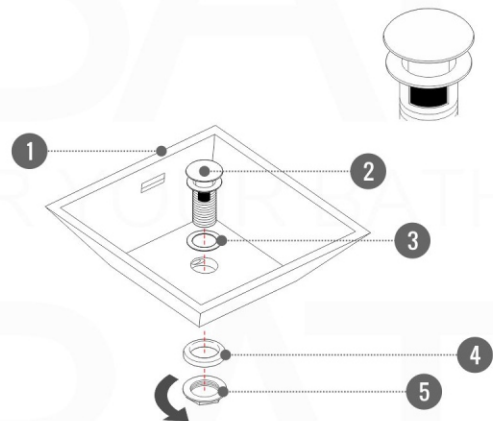

NUDO 48 SINGLE

Sink: SpainSink48S

Dimensions:	width	depth	height
inches	47.6"	20.66"	35.85"
mm	1210	525	911

NOTE: DIMENSIONS AND TECHNICAL DETAILS ARE SUBJECT TO CHANGE WITHOUT NOTICE

FRONT ELEVATION

SIDE ELEVATION

TOP ELEVATION

SQUARE SINK SPAIN
48" SINGLE

. FRONT ELEVATION

. TOP ELEVATION

. SIDE ELEVATION

Pop-Up / P-trap Installation Instructions INSTALLATION GUIDE

FOR SINKS WITHOUT OVERFLOW
#SKU: P101N / P102N

FOR SINKS WITHOUT OVERFLOW
#SKU: P101 / P102