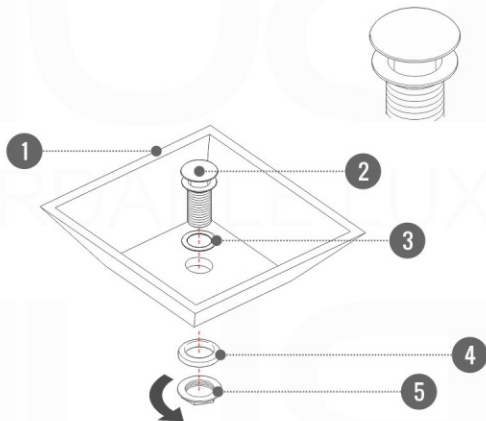

NUDO 48 SINGLE

Sink: SpainSink48S

Dimensions:	width	depth	height
inches	47.6"	20.66"	35.85"
mm	1210	525	911

NOTE: DIMENSIONS AND TECHNICAL DETAILS ARE SUBJECT TO CHANGE WITHOUT NOTICE

FRONT ELEVATION

SIDE ELEVATION

TOP ELEVATION

SQUARE SINK SPAIN
48" SINGLE

. FRONT ELEVATION

. TOP ELEVATION

. SIDE ELEVATION

Pop-Up / P-trap Installation Instructions INSTALLATION GUIDE

FOR SINKS WITHOUT OVERFLOW
#SKU: P101N / P102N

FOR SINKS WITHOUT OVERFLOW
#SKU: P101 / P102