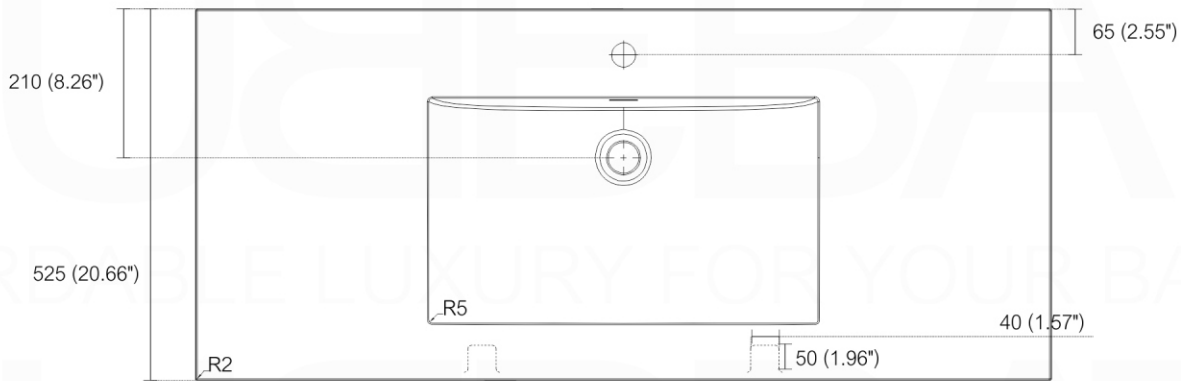

NUDO 48 SINGLE

Sink: SpainSink48S

Dimensions:	width	depth	height
inches	47.6"	20.66"	35.85"
mm	1210	525	911

NOTE: DIMENSIONS AND TECHNICAL DETAILS ARE SUBJECT TO CHANGE WITHOUT NOTICE

FRONT ELEVATION

SIDE ELEVATION

TOP ELEVATION

SQUARE SINK SPAIN
48" SINGLE

. FRONT ELEVATION

. TOP ELEVATION

. SIDE ELEVATION

Pop-Up / P-trap Installation Instructions INSTALLATION GUIDE

FOR SINKS WITHOUT OVERFLOW
#SKU: P101N / P102N

FOR SINKS WITHOUT OVERFLOW
#SKU: P101 / P102