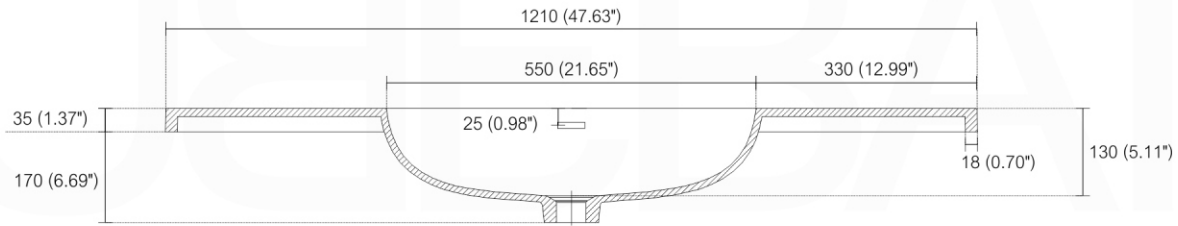

NUDO 48 SINGLE

Sink: SpainSink48S

Dimensions:	width	depth	height
inches	47.6"	20.66"	35.85"
mm	1210	525	911

NOTE: DIMENSIONS AND TECHNICAL DETAILS ARE SUBJECT TO CHANGE WITHOUT NOTICE

FRONT ELEVATION

SIDE ELEVATION

TOP ELEVATION

SQUARE SINK SPAIN
48" SINGLE

. FRONT ELEVATION

. TOP ELEVATION

. SIDE ELEVATION

Pop-Up / P-trap Installation Instructions INSTALLATION GUIDE

FOR SINKS WITHOUT OVERFLOW
#SKU: P101N / P102N

FOR SINKS WITHOUT OVERFLOW
#SKU: P101 / P102