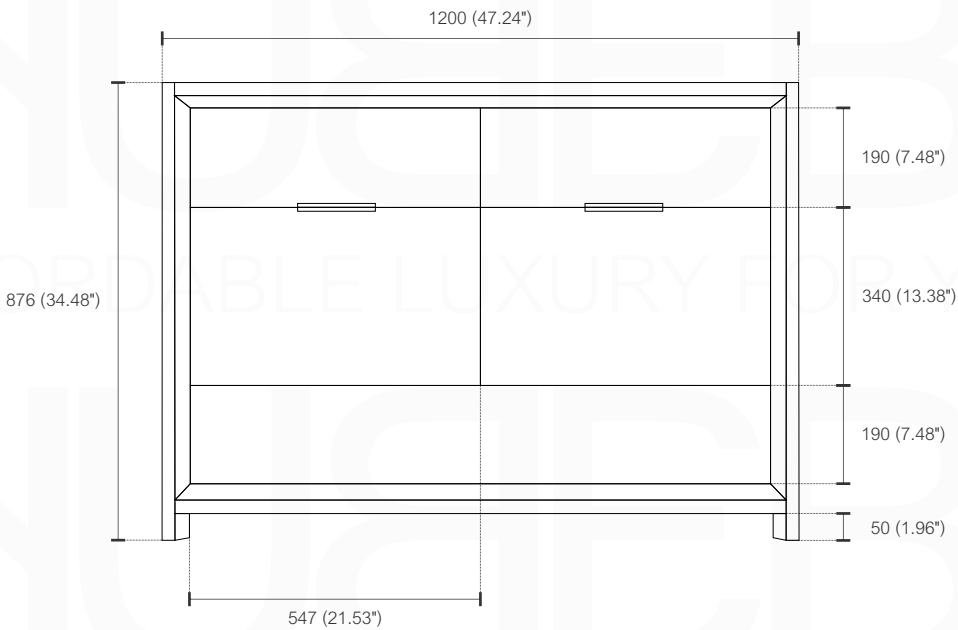

NUDO 48 SINGLE

Sink: SpainSink48S

Dimensions:	width	depth	height
inches	47.6"	20.66"	35.85"
mm	1210	525	911

NOTE: DIMENSIONS AND TECHNICAL DETAILS ARE SUBJECT TO CHANGE WITHOUT NOTICE

FRONT ELEVATION

SIDE ELEVATION

TOP ELEVATION

SQUARE SINK SPAIN
48" SINGLE

. FRONT ELEVATION

. TOP ELEVATION

. SIDE ELEVATION

Pop-Up / P-trap Installation Instructions INSTALLATION GUIDE

FOR SINKS WITHOUT OVERFLOW
#SKU: P101N / P102N

FOR SINKS WITHOUT OVERFLOW
#SKU: P101 / P102