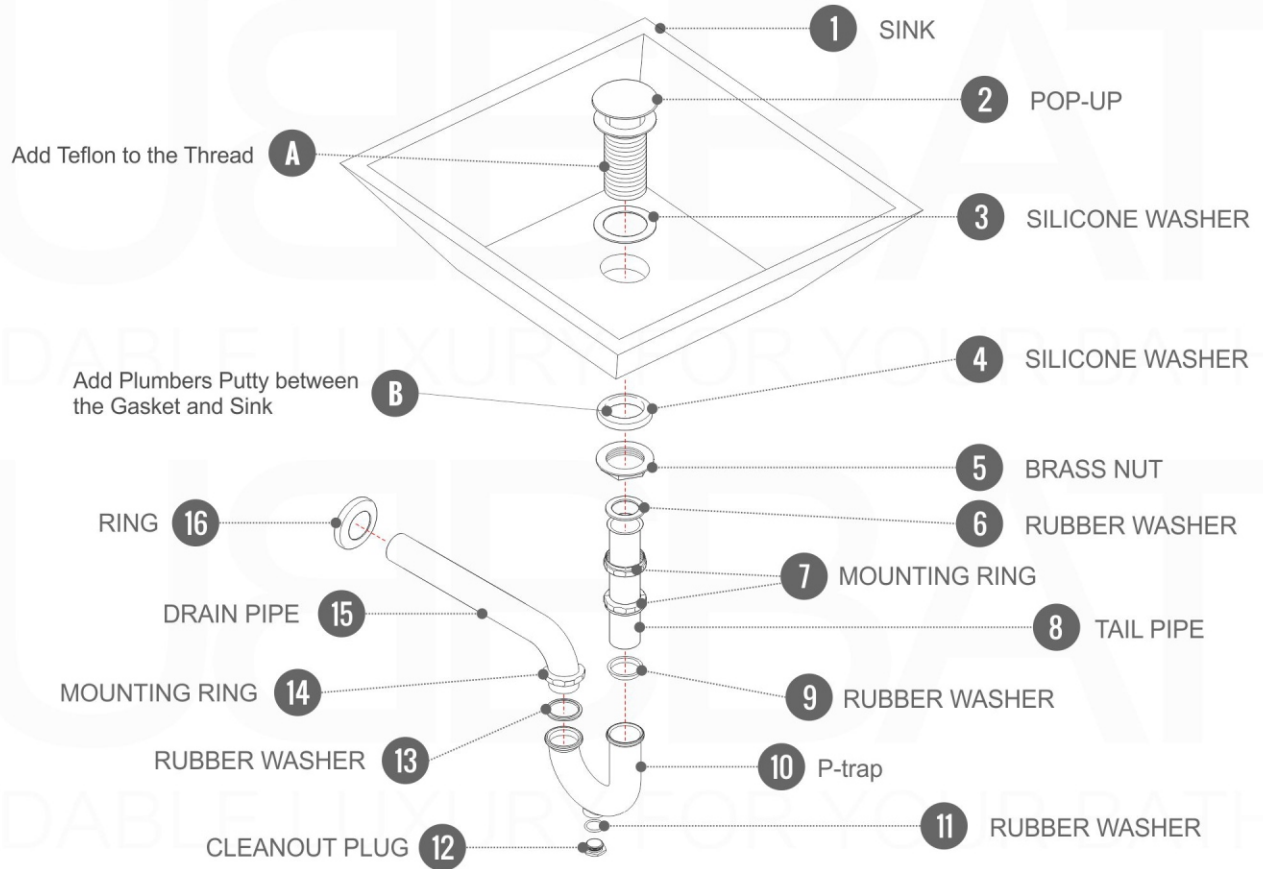

NUDO 48 SINGLE

Sink: SpainSink48S

Dimensions:	width	depth	height
inches	47.6"	20.66"	35.85"
mm	1210	525	911

NOTE: DIMENSIONS AND TECHNICAL DETAILS ARE SUBJECT TO CHANGE WITHOUT NOTICE

FRONT ELEVATION

SIDE ELEVATION

TOP ELEVATION

SQUARE SINK SPAIN
48" SINGLE

. FRONT ELEVATION

. TOP ELEVATION

. SIDE ELEVATION

Pop-Up / P-trap Installation Instructions INSTALLATION GUIDE

FOR SINKS WITHOUT OVERFLOW
#SKU: P101N / P102N

FOR SINKS WITHOUT OVERFLOW
#SKU: P101 / P102

OR