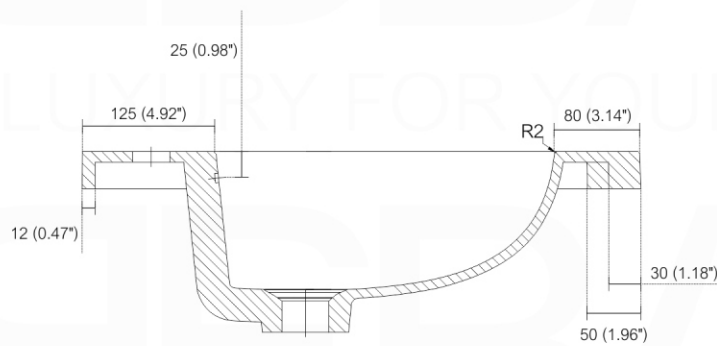

NUDO 48 SINGLE

Sink: SpainSink48S

Dimensions:	width	depth	height
inches	47.6"	20.66"	35.85"
mm	1210	525	911

NOTE: DIMENSIONS AND TECHNICAL DETAILS ARE SUBJECT TO CHANGE WITHOUT NOTICE

FRONT ELEVATION

SIDE ELEVATION

TOP ELEVATION

SQUARE SINK SPAIN
48" SINGLE

. FRONT ELEVATION

. TOP ELEVATION

. SIDE ELEVATION

Pop-Up / P-trap Installation Instructions INSTALLATION GUIDE

FOR SINKS WITHOUT OVERFLOW
#SKU: P101N / P102N

FOR SINKS WITHOUT OVERFLOW
#SKU: P101 / P102