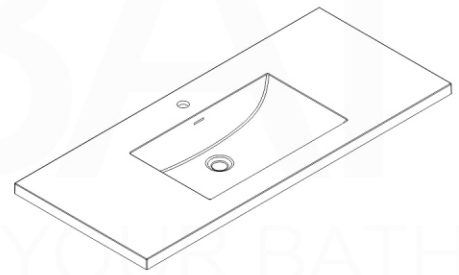

NUDO 48 SINGLE

Sink: SpainSink48S

Dimensions:	width	depth	height
inches	47.6"	20.66"	35.85"
mm	1210	525	911

NOTE: DIMENSIONS AND TECHNICAL DETAILS ARE SUBJECT TO CHANGE WITHOUT NOTICE

FRONT ELEVATION

SIDE ELEVATION

TOP ELEVATION

SQUARE SINK SPAIN
48" SINGLE

. FRONT ELEVATION

. TOP ELEVATION

. SIDE ELEVATION

Pop-Up / P-trap Installation Instructions INSTALLATION GUIDE

FOR SINKS WITHOUT OVERFLOW
#SKU: P101N / P102N

FOR SINKS WITHOUT OVERFLOW
#SKU: P101 / P102