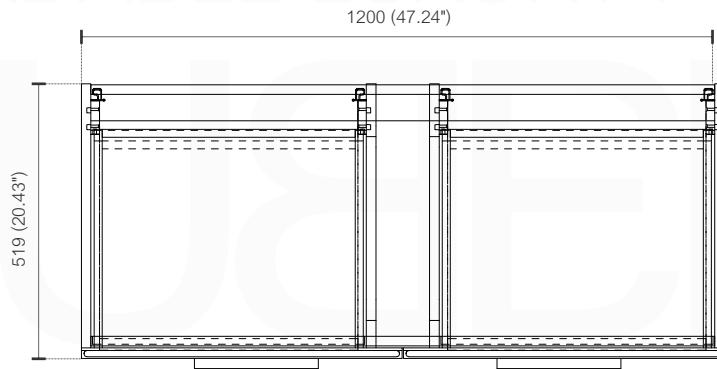

NUDO 48 SINGLE

Sink: SpainSink48S

Dimensions:	width	depth	height
inches	47.6"	20.66"	35.85"
mm	1210	525	911

NOTE: DIMENSIONS AND TECHNICAL DETAILS ARE SUBJECT TO CHANGE WITHOUT NOTICE

FRONT ELEVATION

SIDE ELEVATION

TOP ELEVATION

SQUARE SINK SPAIN
48" SINGLE

. FRONT ELEVATION

. TOP ELEVATION

. SIDE ELEVATION

Pop-Up / P-trap Installation Instructions INSTALLATION GUIDE

FOR SINKS WITHOUT OVERFLOW
#SKU: P101N / P102N

FOR SINKS WITHOUT OVERFLOW
#SKU: P101 / P102