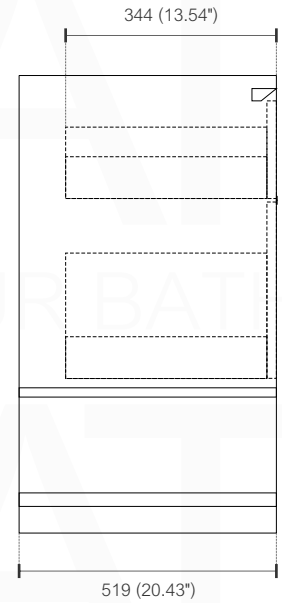

NUDO 48 SINGLE

Sink: SpainSink48S

Dimensions:	width	depth	height
inches	47.6"	20.66"	35.85"
mm	1210	525	911

NOTE: DIMENSIONS AND TECHNICAL DETAILS ARE SUBJECT TO CHANGE WITHOUT NOTICE

FRONT ELEVATION

SIDE ELEVATION

TOP ELEVATION

SQUARE SINK SPAIN
48" SINGLE

. FRONT ELEVATION

. TOP ELEVATION

. SIDE ELEVATION

Pop-Up / P-trap Installation Instructions INSTALLATION GUIDE

FOR SINKS WITHOUT OVERFLOW
#SKU: P101N / P102N

FOR SINKS WITHOUT OVERFLOW
#SKU: P101 / P102