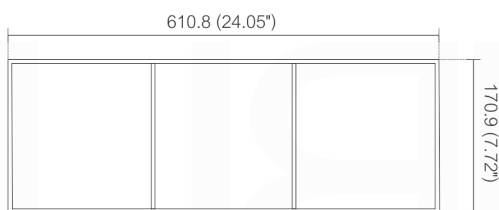

TOP ELEVATION

Before Your Installation

Please make sure you have the following parts indicated below:

Find the Correct Mounting Position

Using a stud finder, mark the location of the wall studs in the area where you want to hang your wall-mounted shelf. Hanging your shelf on the wall studs will ensure that your shelf will not collapse off of the wall when you place any heavier items on it.