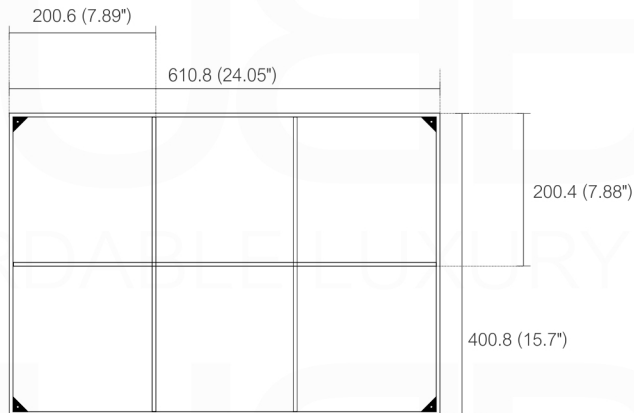

# Kube 24" Wide Metal Shelf

SKU: MS400

Dimensions:	width	depth	height
inches	24"	7.7"	15.7"
mm	611	200	401

NOTE: DIMENSIONS AND TECHNICAL DETAILS ARE SUBJECT TO CHANGE WITHOUT NOTICE

FRONT ELEVATION

SIDE ELEVATION

TOP ELEVATION