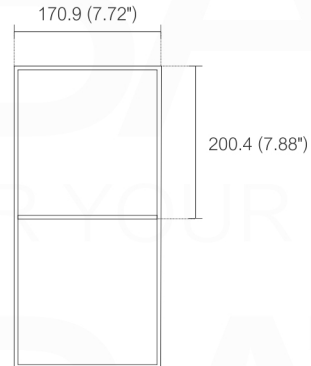

# Kube 24" Wide Metal Shelf

SKU: MS400

Dimensions:	width	depth	height
inches	24"	7.7"	15.7"
mm	611	200	401

NOTE: DIMENSIONS AND TECHNICAL DETAILS ARE SUBJECT TO CHANGE WITHOUT NOTICE

FRONT ELEVATION

SIDE ELEVATION