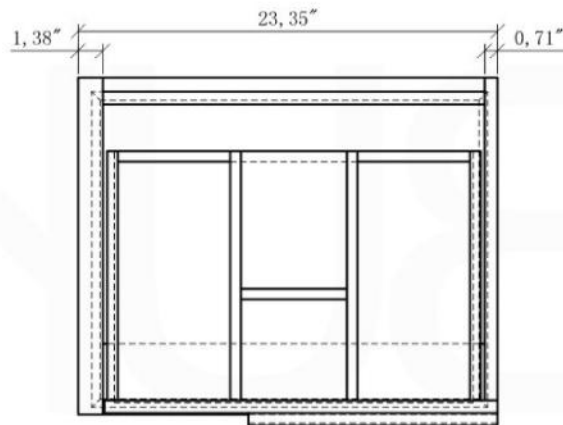

TONA LN600

Dimensions:	width	depth	height
inches	23.35"	18.74"	29.84"
mm	593	476	758

NOTE: DIMENSIONS AND TECHNICAL DETAILS ARE SUBJECT TO CHANGE WITHOUT NOTICE

WITH SINK 4.3"H

All rights reserved. The authors retain all copyrights in any text, graphic images and photos in this book. No part of this publication may be reproduced or transmitted in any form or by any means, electronic or mechanical, including photocopying, recording, or any information storage and retrieval system, without permission in writing from the authors.