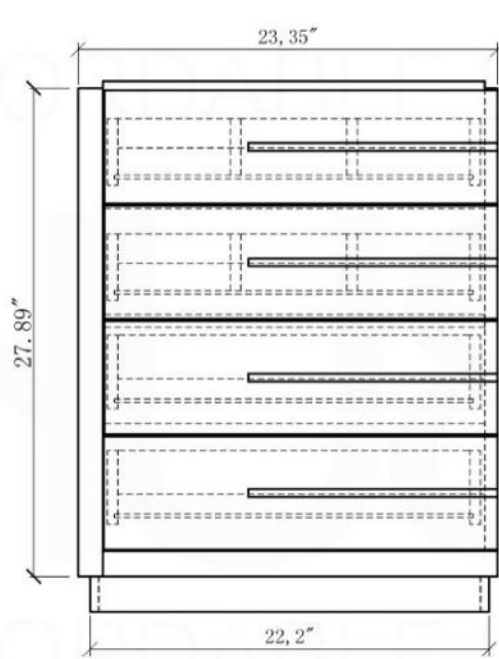

TONA LN600

Dimensions:	width	depth	height
inches	23.35"	18.74"	29.84"
mm	593	476	758

NOTE: DIMENSIONS AND TECHNICAL DETAILS ARE SUBJECT TO CHANGE WITHOUT NOTICE

WITH SINK 4.3"H

All rights reserved. The authors retain all copyrights in any text, graphic images and photos in this book. No part of this publication may be reproduced or transmitted in any form or by any means, electronic or mechanical, including photocopying, recording, or any information storage and retrieval system, without permission in writing from the authors.