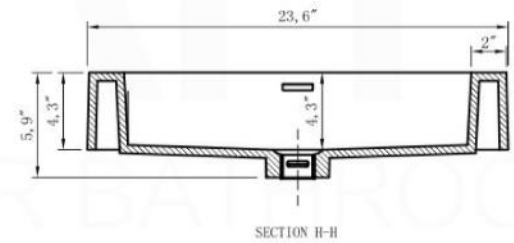

TONA LN600

Dimensions:	width	depth	height
inches	23.35"	18.74"	29.84"
mm	593	476	758

NOTE: DIMENSIONS AND TECHNICAL DETAILS ARE SUBJECT TO CHANGE WITHOUT NOTICE

WITH SINK 4.3"H

All rights reserved. The authors retain all copyrights in any text, graphic images and photos in this book. No part of this publication may be reproduced or transmitted in any form or by any means, electronic or mechanical, including photocopying, recording, or any information storage and retrieval system, without permission in writing from the authors.