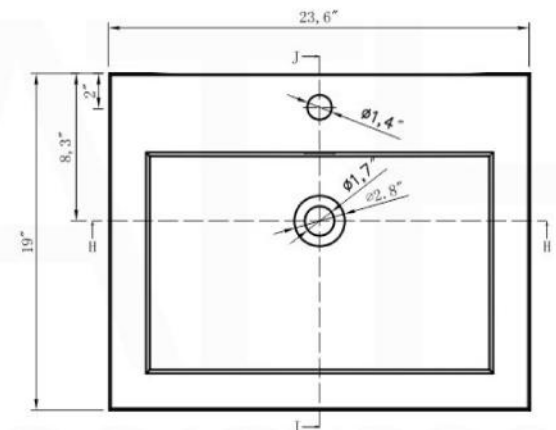

TONA LN600

Dimensions:	width	depth	height
inches	23.35"	18.74"	29.84"
mm	593	476	758

NOTE: DIMENSIONS AND TECHNICAL DETAILS ARE SUBJECT TO CHANGE WITHOUT NOTICE

WITH SINK 4.3"H

All rights reserved. The authors retain all copyrights in any text, graphic images and photos in this book. No part of this publication may be reproduced or transmitted in any form or by any means, electronic or mechanical, including photocopying, recording, or any information storage and retrieval system, without permission in writing from the authors.