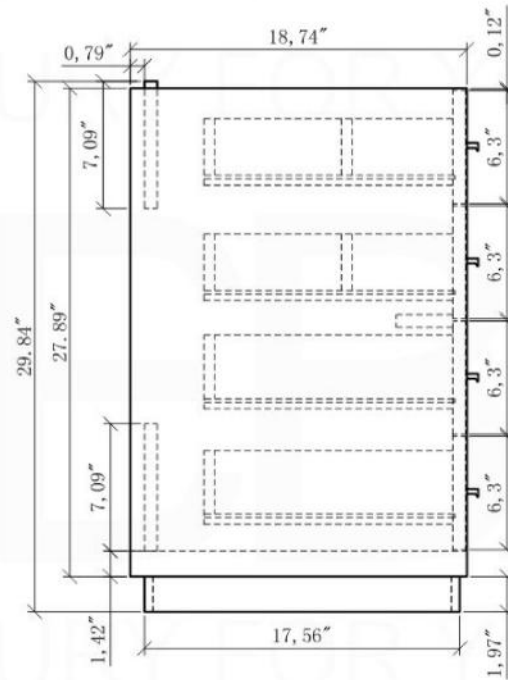

TONA LN600

Dimensions:	width	depth	height
inches	23.35"	18.74"	29.84"
mm	593	476	758

NOTE: DIMENSIONS AND TECHNICAL DETAILS ARE SUBJECT TO CHANGE WITHOUT NOTICE

WITH SINK 4.3"H

All rights reserved. The authors retain all copyrights in any text, graphic images and photos in this book. No part of this publication may be reproduced or transmitted in any form or by any means, electronic or mechanical, including photocopying, recording, or any information storage and retrieval system, without permission in writing from the authors.