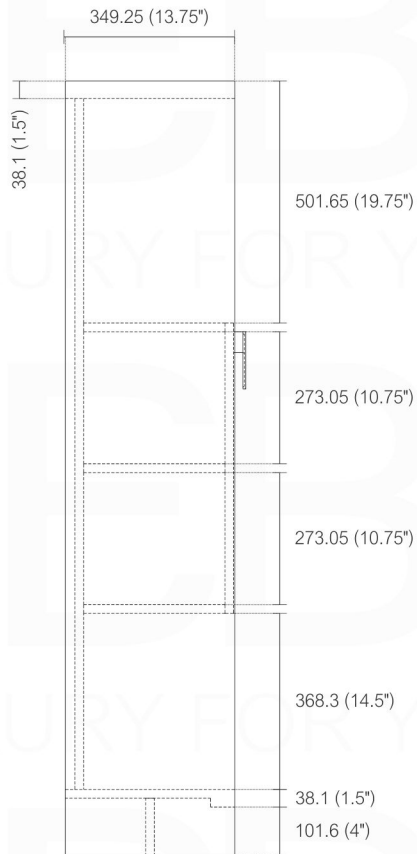

LEVI 63" Linen Side Cabinet

SKU: L1600LT

Dimensions:	width	depth	height
inches	15.75"	13.75"	63"
mm	400	349	1600

NOTE: DIMENSIONS AND TECHNICAL DETAILS ARE SUBJECT TO CHANGE WITHOUT NOTICE

. FRONT ELEVATION

. SIDE ELEVATION

. TOP ELEVATION