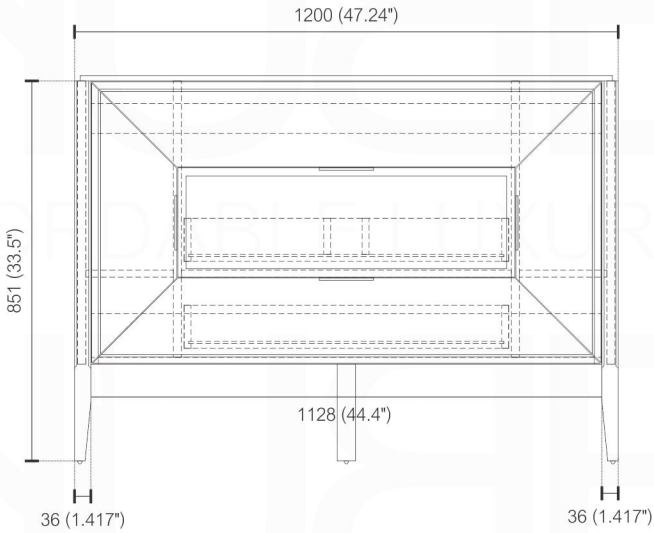

VETRO KV8848

Sink: DV48-TOP

Dimensions:	width	depth	height
inches	47.2"	21.6"	33.5"
mm	1200	548.6	851

NOTE: DIMENSIONS AND TECHNICAL DETAILS ARE SUBJECT TO CHANGE WITHOUT NOTICE

. FRONT ELEVATION

. SIDE ELEVATION