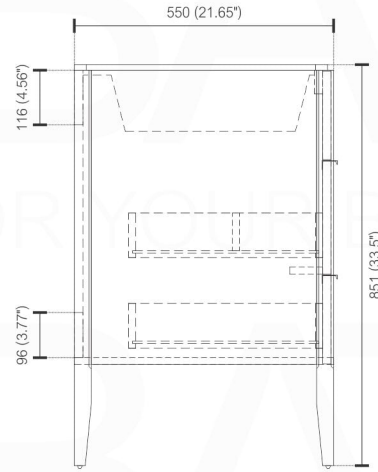

VETRO KV8848

Sink: DV48-TOP

Dimensions:	width	depth	height
inches	47.2"	21.6"	33.5"
mm	1200	548.6	851

NOTE: DIMENSIONS AND TECHNICAL DETAILS ARE SUBJECT TO CHANGE WITHOUT NOTICE

. FRONT ELEVATION

. SIDE ELEVATION