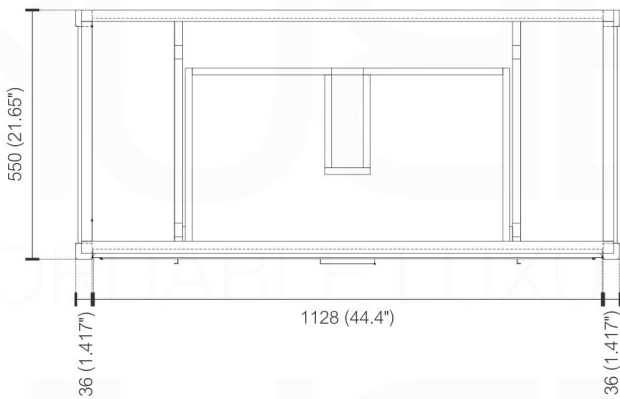

VETRO KV8848

Sink: DV48-TOP

Dimensions:	width	depth	height
inches	47.2"	21.6"	33.5"
mm	1200	548.6	851

NOTE: DIMENSIONS AND TECHNICAL DETAILS ARE SUBJECT TO CHANGE WITHOUT NOTICE

. TOP ELEVATION