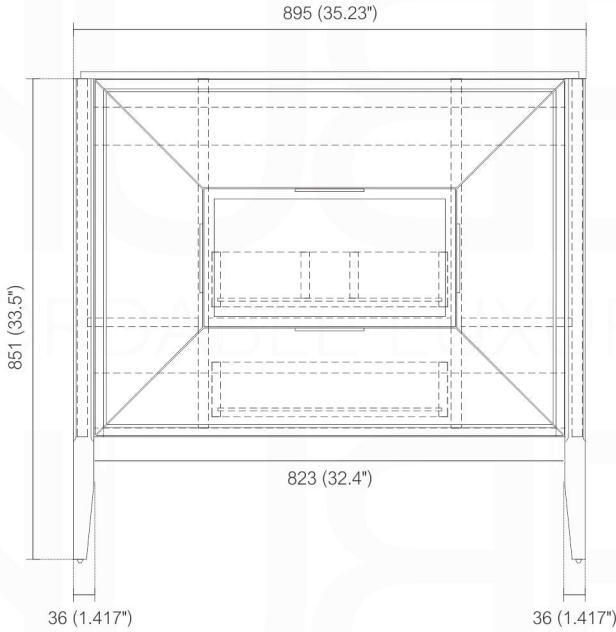

VETRO KV8836

Sink: DV36-TOP

Dimensions:	width	depth	height
inches	35.2"	21.6"	33.5"
mm	894	548.6	851

NOTE: DIMENSIONS AND TECHNICAL DETAILS ARE SUBJECT TO CHANGE WITHOUT NOTICE

. FRONT ELEVATION

. SIDE ELEVATION