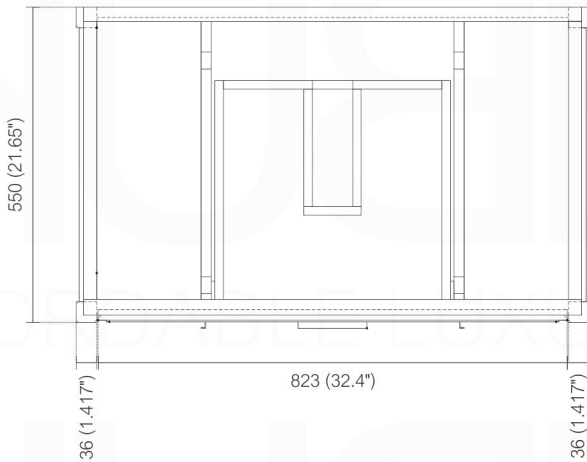

VETRO KV8836

Sink: DV36-TOP

Dimensions:	width	depth	height
inches	35.2"	21.6"	33.5"
mm	894	548.6	851

NOTE: DIMENSIONS AND TECHNICAL DETAILS ARE SUBJECT TO CHANGE WITHOUT NOTICE

. TOP ELEVATION