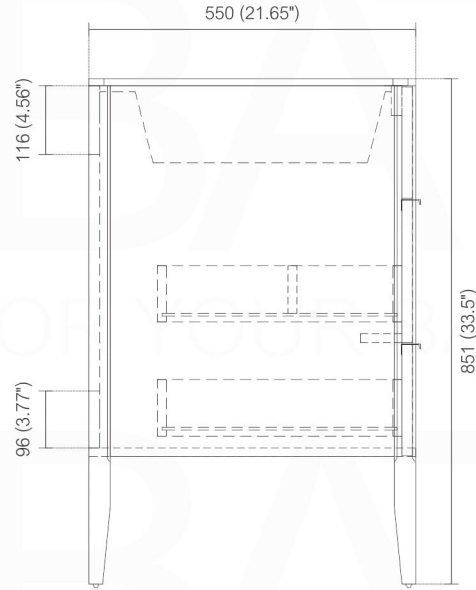

VETRO KV8836

Sink: DV36-TOP

Dimensions:	width	depth	height
inches	35.2"	21.6"	33.5"
mm	894	548.6	851

NOTE: DIMENSIONS AND TECHNICAL DETAILS ARE SUBJECT TO CHANGE WITHOUT NOTICE

. FRONT ELEVATION

. SIDE ELEVATION