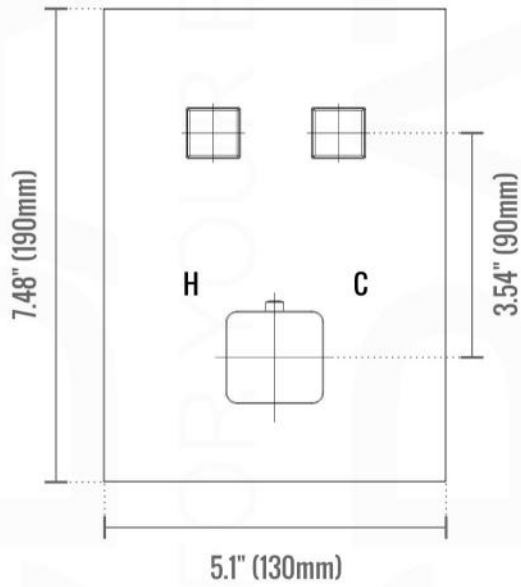

# PIAZZA THERMOSTATIC 2 WAY VALVE (TV2V)

FRONT VIEW

LEFT VIEW