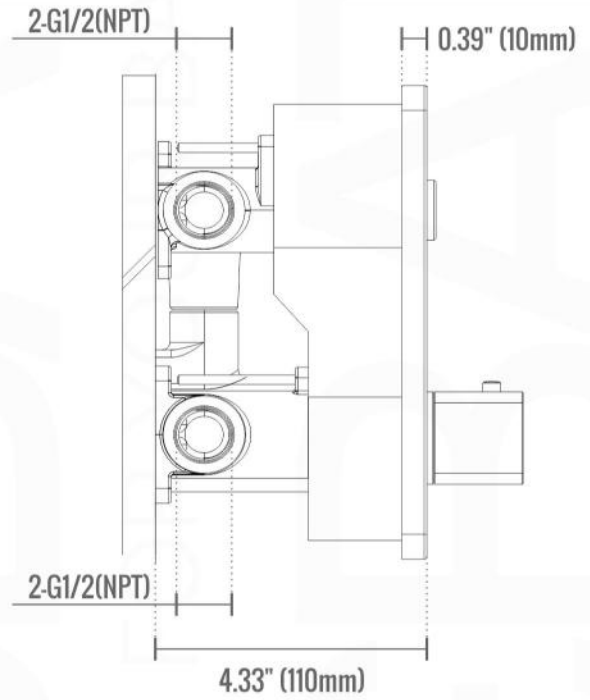

# PIAZZA THERMOSTATIC 2 WAY VALVE (TV2V)

FRONT VIEW

LEFT VIEW