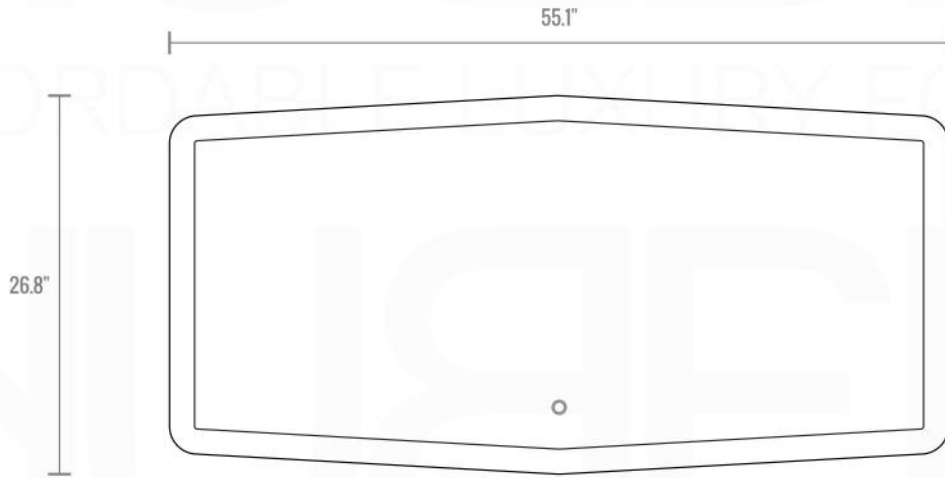

KUBE RISO 64" MODERN DOUBLE SINK BATHROOM VANITY - WHITE (KR864D)

- Marine Veneer Construction Console w/ 2 Drawers
- Integrated European Soft-Closing hardware
- Semi Recced Ceramic Sinks with Overflow
- Stainless Steel Legs

Dimensions:	width	depth	height
inches	63.4"	20.5"	33.5"
mm	1611.3	520	850

NOTE: DIMENSIONS AND TECHNICAL DETAILS ARE SUBJECT TO CHANGE WITHOUT NOTICE

All rights reserved. The authors retain all copyrights in any text, graphic images and photos in this book. No part of this publication may be reproduced or transmitted in any form or by any means, electronic or mechanical, including photocopying, recording, or any information storage and retrieval system, without permission in writing from the authors.