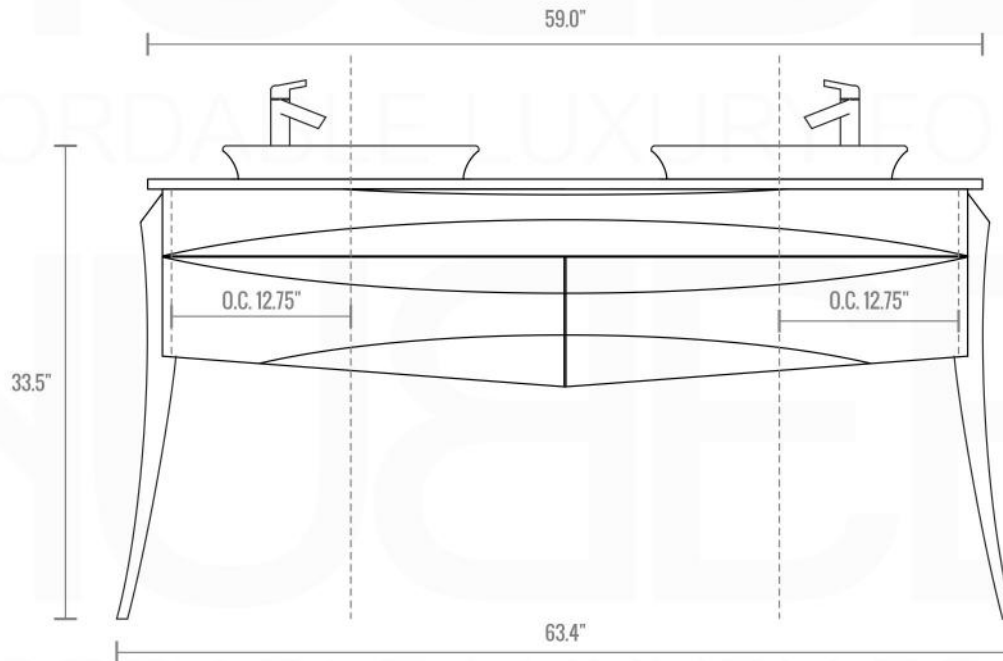

KUBE RISO 64" MODERN DOUBLE SINK BATHROOM VANITY - WHITE (KR864D)

- Marine Veneer Construction Console w/ 2 Drawers
- Integrated European Soft-Closing hardware
- Semi Recced Ceramic Sinks with Overflow
- Stainless Steel Legs

Dimensions:	width	depth	height
inches	63.4"	20.5"	33.5"
mm	1611.3	520	850

NOTE: DIMENSIONS AND TECHNICAL DETAILS ARE SUBJECT TO CHANGE WITHOUT NOTICE

All rights reserved. The authors retain all copyrights in any text, graphic images and photos in this book. No part of this publication may be reproduced or transmitted in any form or by any means, electronic or mechanical, including photocopying, recording, or any information storage and retrieval system, without permission in writing from the authors.