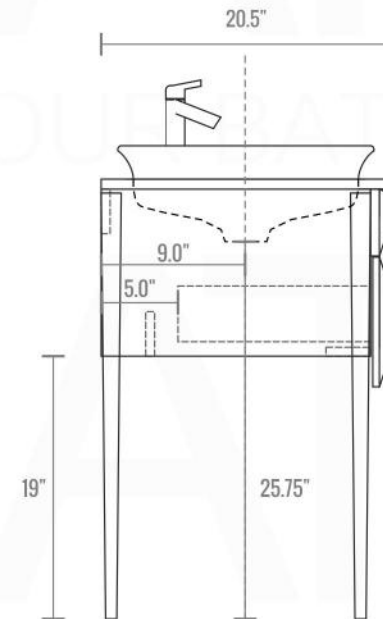

KUBE RISO 64" MODERN DOUBLE SINK BATHROOM VANITY - WHITE (KR864D)

- Marine Veneer Construction Console w/ 2 Drawers
- Integrated European Soft-Closing hardware
- Semi Recced Ceramic Sinks with Overflow
- Stainless Steel Legs

Dimensions:	width	depth	height
inches	63.4"	20.5"	33.5"
mm	1611.3	520	850

NOTE: DIMENSIONS AND TECHNICAL DETAILS ARE SUBJECT TO CHANGE WITHOUT NOTICE

All rights reserved. The authors retain all copyrights in any text, graphic images and photos in this book. No part of this publication may be reproduced or transmitted in any form or by any means, electronic or mechanical, including photocopying, recording, or any information storage and retrieval system, without permission in writing from the authors.