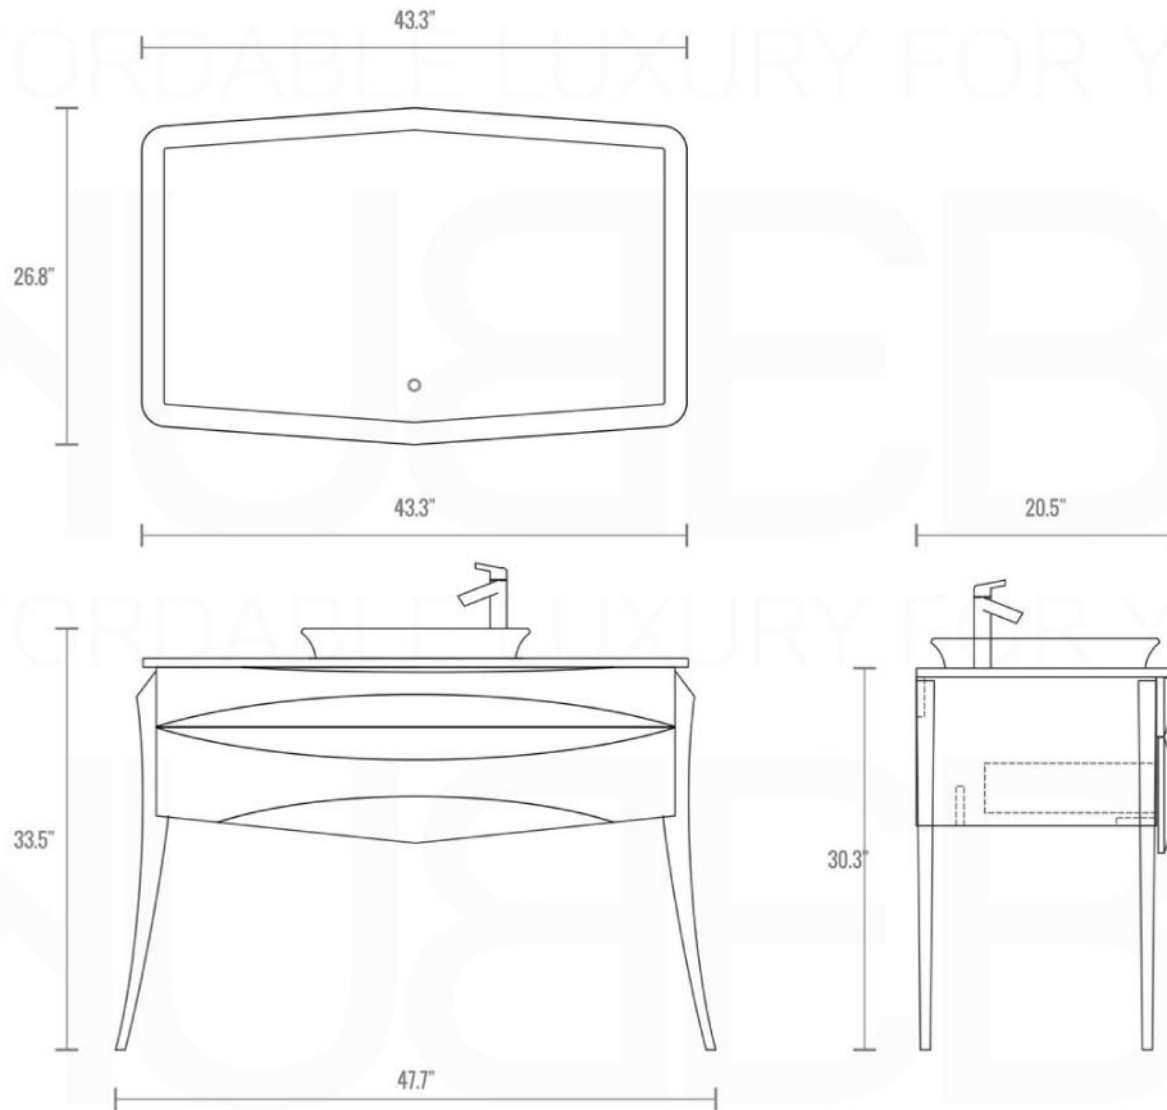

# KUBE RISO 43.5" MODERN BATHROOM VANITY - WHITE (KR844)

- . Marine Veneer Construction Console w/ 1 Drawer
- . Integrated European Soft-Closing hardware
- . Semi Recessed Ceramic Sink with Overflow
- . Stainless Steel Legs

Dimensions:	width	depth	height
inches	47.7"	20.5"	33.5"
mm	1211.3	520	850

NOTE: DIMENSIONS AND TECHNICAL DETAILS ARE SUBJECT TO CHANGE WITHOUT NOTICE

All rights reserved. The authors retain all copyrights in any text, graphic images and photos in this book. No part of this publication may be reproduced or transmitted in any form or by any means, electronic or mechanical, including photocopying, recording, or any information storage and retrieval system, without permission in writing from the authors.