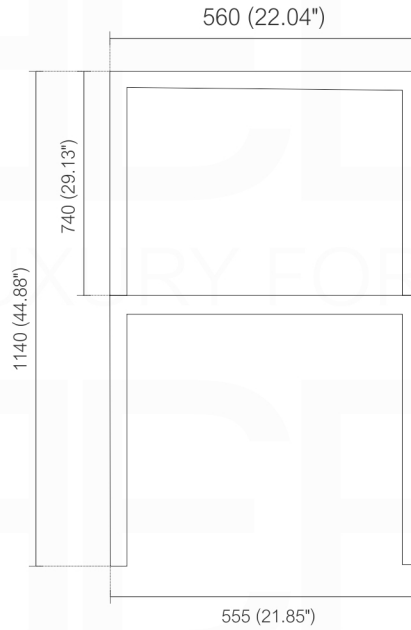

CTR560

Cisco Freestanding Tower Rack

Dimensions:	width	depth	height
inches	22.04"	8.26"	44.88"
mm	560	210	1140

NOTE: DIMENSIONS AND TECHNICAL DETAILS ARE SUBJECT TO CHANGE WITHOUT NOTICE

. FRONT ELEVATION