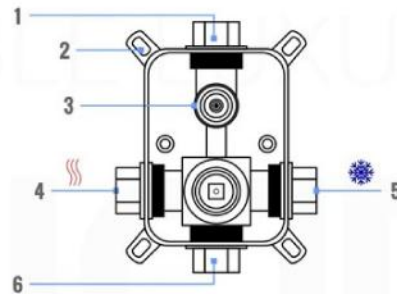

PIAZZA 3 WAY VALVE (ASV143)

FRONT VIEW

- 1- UPPER END OUTLET PIPE INTERFACE
- 2- MOUNTING FIXED HOLE
- 3- DIVERTER
- 4- HOT WATER PIPE INTERFACE
- 5- LOWER END OUTLET INTERFACE
- 6- HANDHELD SHOWER CONNECTION PORT
- 7- COLD WATER PIPE INTERFACE

PROTECTION COVER

LEFT VIEW

RIGHT VIEW

THIS LINE ON:
SAME SURFACE AS RAW WALL WHEN SET IN.
CUT TO BE ON SAME SURFACE OF CERAMIC | EXTRA 25MM FOR CERAMIC

PIAZZA 2 WAY VALVE (ASV142)

CONFIG.01

RAIN SHOWER W/HANDHELD

CONFIG.02

RAIN SHOWER W/TUB FILLER

CONFIG.03

RAIN SHOWER W/BODY JETS

- 1 - UPPER END OUTLET PIPE INTERFACE
- 2 - MOUNTING FIXED HOLE
- 3 - DIVERTER
- 4 - HOT WATER PIPE INTERFACE
- 5 - COLD WATER PIPE INTERFACE
- 6 - LOWER END OUTLET INTERFACE