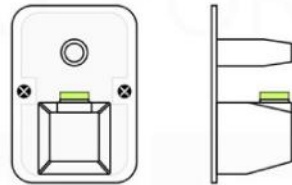

PIAZZA BODY JET (ABBS01)

PIAZZA 6" CEILING BAR (ACBS6)

PIAZZA HAND SHOWER SET (AHHS1423)

HAND HELD

PLATE

WATER OUTLET ADAPTOR

FLEXIBLE HOSE

PIAZZA RAIN SHOWER HEAD (ARS300)

PIAZZA 3 WAY VALVE (ASV143)

FRONT VIEW

- 1- UPPER END OUTLET PIPE INTERFACE
- 2- MOUNTING FIXED HOLE
- 3- DIVERTER
- 4- HOT WATER PIPE INTERFACE
- 5- LOWER END OUTLET INTERFACE
- 6- HANDHELD SHOWER CONNECTION PORT
- 7- COLD WATER PIPE INTERFACE

PROTECTION COVER

LEFT VIEW

RIGHT VIEW

THIS LINE ON:
SAME SURFACE AS RAW WALL WHEN SET IN.
CUT TO BE ON SAME SURFACE OF CERAMIC | EXTRA 25MM FOR CERAMIC

PIAZZA 2 WAY VALVE (ASV142)

CONFIG.01

RAIN SHOWER W/HANDHELD