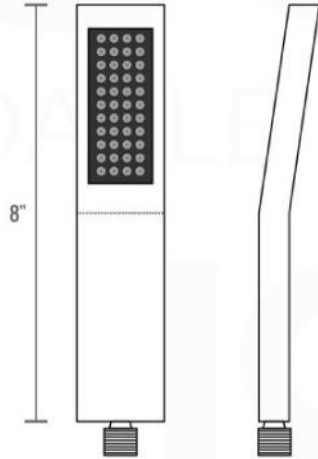

PIAZZA BODY JET (ABBS01)

PIAZZA 6" CEILING BAR (ACBS6)

PIAZZA HAND SHOWER SET (AHHS1423)

HAND HELD

PLATE

WATER OUTLET ADAPTOR

FLEXIBLE HOSE

PIAZZA RAIN SHOWER HEAD (ARS300)

PIAZZA 3 WAY VALVE (ASV143)

FRONT VIEW

- 1- UPPER END OUTLET PIPE INTERFACE
- 2- MOUNTING FIXED HOLE
- 3- DIVERTER
- 4- HOT WATER PIPE INTERFACE
- 5- LOWER END OUTLET INTERFACE
- 6- HANDHELD SHOWER CONNECTION PORT
- 7- COLD WATER PIPE INTERFACE

PROTECTION COVER

LEFT VIEW

RIGHT VIEW

THIS LINE ON:
SAME SURFACE AS RAW WALL WHEN SET IN.
CUT TO BE ON SAME SURFACE OF CERAMIC | EXTRA 25MM FOR CERAMIC

PIAZZA 2 WAY VALVE (ASV142)

CONFIG.01

RAIN SHOWER W/HANDHELD