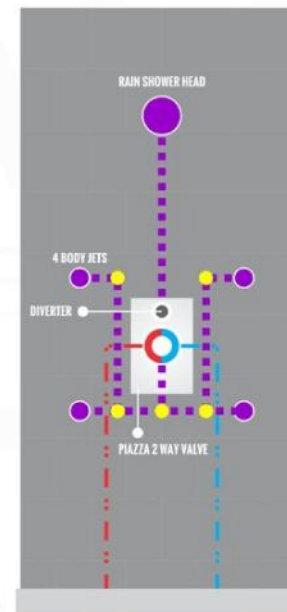

PIAZZA 3 WAY VALVE (ASV143)

FRONT VIEW

- 1- UPPER END OUTLET PIPE INTERFACE
- 2- MOUNTING FIXED HOLE
- 3- DIVERTER
- 4- HOT WATER PIPE INTERFACE
- 5- LOWER END OUTLET INTERFACE
- 6- HANDHELD SHOWER CONNECTION PORT
- 7- COLD WATER PIPE INTERFACE

CONFIG.02

RAIN SHOWER W/TUB FILLER

CONFIG.03

RAIN SHOWER W/BODY JETS

- 1 - UPPER END OUTLET PIPE INTERFACE
- 2 - MOUNTING FIXED HOLE
- 3 - DIVERTER
- 4 - HOT WATER PIPE INTERFACE
- 5 - COLD WATER PIPE INTERFACE
- 6 - LOWER END OUTLET INTERFACE

CONFIG.01

RAIN SHOWER W/HANDHELD

CONFIG.02

RAIN SHOWER W/TUB FILLER

CONFIG.03

RAIN SHOWER W/BODY JETS

PIAZZA 3 WAY VALVE (ASV143)

CONFIG.01

RAIN SHOWER W/HANDHELD AND TUB FILLER

CONFIG.02

RAIN SHOWER W/HANDHELD AND MESSAGE BODY JETS

CONFIG.03

RAIN SHOWER W/TUBE FILLER AND MESSAGE BODY JETS

- 1 - UPPER END OUTLET PIPE INTERFACE
- 2 - MOUNTING FIXED HOLE
- 3 - DIVERTER
- 4 - HOT WATER PIPE INTERFACE
- 5 - LOWER END OUTLET INTERFACE
- 6 - HANDHELD SHOWER CONNECTION PORT
- 7 - COLD WATER PIPE INTERFACE