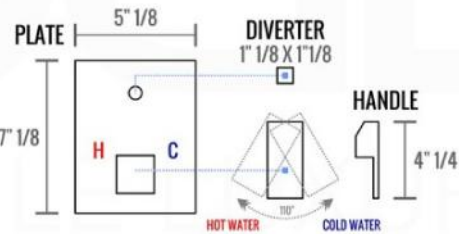

PIAZZA BODY JET (ABBS01)

PIAZZA 6" CEILING BAR (ACBS6)

PIAZZA HAND SHOWER SET (AHHS1423)

HAND HELD

PLATE

WATER OUTLET ADAPTOR

FLEXIBLE HOSE

PIAZZA RAIN SHOWER HEAD (ARS300)

PIAZZA 3 WAY VALVE (ASV143)

FRONT VIEW

- 1- UPPER END OUTLET PIPE INTERFACE
- 2- MOUNTING FIXED HOLE
- 3- DIVERTER
- 4- HOT WATER PIPE INTERFACE
- 5- LOWER END OUTLET INTERFACE
- 6- HANDHELD SHOWER CONNECTION PORT
- 7- COLD WATER PIPE INTERFACE

PROTECTION COVER

LEFT VIEW

RIGHT VIEW

THIS LINE ON:
SAME SURFACE AS RAW WALL WHEN SET IN.
CUT TO BE ON SAME SURFACE OF CERAMIC | EXTRA 25MM FOR CERAMIC

PIAZZA 2 WAY VALVE (ASV142)

CONFIG.01

RAIN SHOWER W/HANDHELD