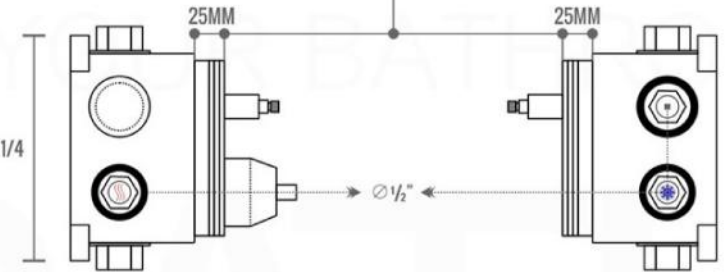

PROTECTION COVER

LEFT VIEW

RIGHT VIEW

THIS LINE ON:
SAME SURFACE AS RAW WALL WHEN SET IN.
CUT TO BE ON SAME SURFACE OF CERAMIC | EXTRA 25MM FOR CERAMIC

PIAZZA 2 WAY VALVE (ASV142)

CONFIG.01

RAIN SHOWER W/HANDHELD

CONFIG.02

RAIN SHOWER W/TUB FILLER

CONFIG.03

RAIN SHOWER W/BODY JETS

- 1 - UPPER END OUTLET PIPE INTERFACE
- 2 - MOUNTING FIXED HOLE
- 3 - DIVERTER
- 4 - HOT WATER PIPE INTERFACE
- 5 - COLD WATER PIPE INTERFACE
- 6 - LOWER END OUTLET INTERFACE