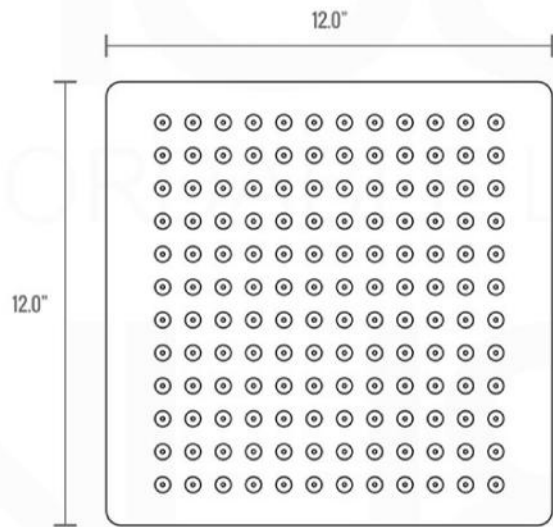

PIAZZA BODY JET (ABBS01)

PIAZZA 6" CEILING BAR (ACBS6)

PIAZZA HAND SHOWER SET (AHHS1423)

HAND HELD

PLATE

WATER OUTLET ADAPTOR

FLEXIBLE HOSE

PIAZZA RAIN SHOWER HEAD (ARS300)

PIAZZA 3 WAY VALVE (ASV143)

FRONT VIEW

- 1- UPPER END OUTLET PIPE INTERFACE
- 2- MOUNTING FIXED HOLE
- 3- DIVERTER
- 4- HOT WATER PIPE INTERFACE
- 5- LOWER END OUTLET INTERFACE
- 6- HANDHELD SHOWER CONNECTION PORT
- 7- COLD WATER PIPE INTERFACE

PROTECTION COVER

LEFT VIEW

RIGHT VIEW

THIS LINE ON:
SAME SURFACE AS RAW WALL WHEN SET IN.
CUT TO BE ON SAME SURFACE OF CERAMIC | EXTRA 25MM FOR CERAMIC

PIAZZA 2 WAY VALVE (ASV142)

CONFIG.01

RAIN SHOWER W/HANDHELD