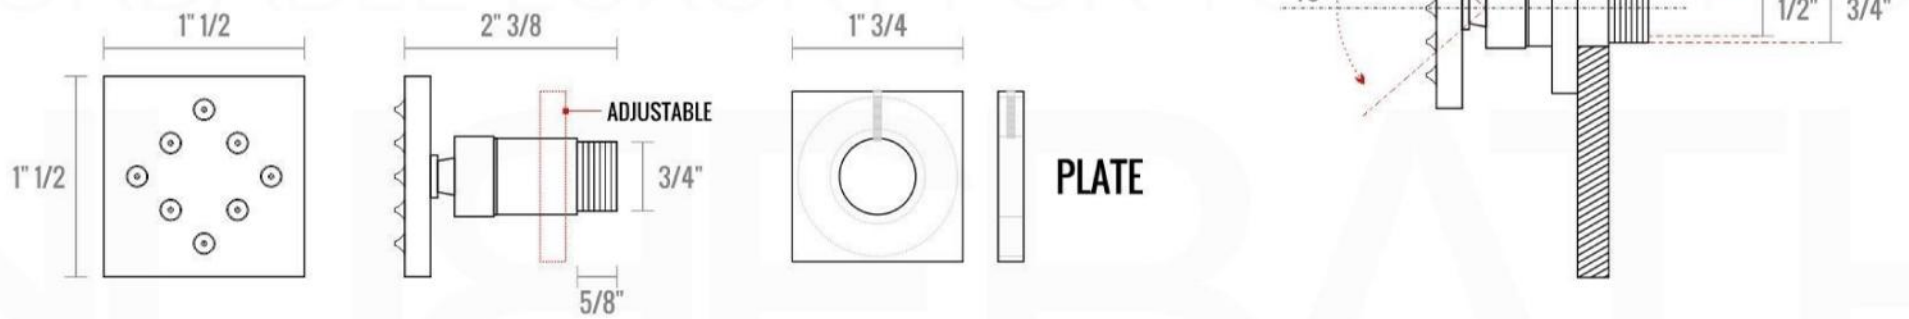

PIAZZA BODY JET (ABBS01)

PIAZZA 6" CEILING BAR (ACBS6)

PIAZZA HAND SHOWER SET (AHHS1423)

HAND HELD

PLATE

WATER OUTLET ADAPTOR

FLEXIBLE HOSE

PIAZZA RAIN SHOWER HEAD (ARS300)

PIAZZA 3 WAY VALVE (ASV143)

FRONT VIEW

- 1- UPPER END OUTLET PIPE INTERFACE
- 2- MOUNTING FIXED HOLE
- 3- DIVERTER
- 4- HOT WATER PIPE INTERFACE
- 5- LOWER END OUTLET INTERFACE
- 6- HANDHELD SHOWER CONNECTION PORT
- 7- COLD WATER PIPE INTERFACE

PROTECTION COVER

LEFT VIEW

RIGHT VIEW

THIS LINE ON:
SAME SURFACE AS RAW WALL WHEN SET IN.
CUT TO BE ON SAME SURFACE OF CERAMIC | EXTRA 25MM FOR CERAMIC

PIAZZA 2 WAY VALVE (ASV142)

CONFIG.01

RAIN SHOWER W/HANDHELD