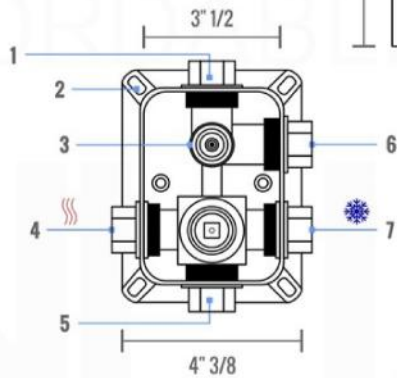

PIAZZA BODY JET (ABBS01)

PIAZZA 6" CEILING BAR (ACBS6)

PIAZZA HAND SHOWER SET (AHHS1423)

HAND HELD

PLATE

WATER OUTLET ADAPTOR

FLEXIBLE HOSE

PIAZZA RAIN SHOWER HEAD (ARS300)

PIAZZA 3 WAY VALVE (ASV143)

FRONT VIEW

- 1- UPPER END OUTLET PIPE INTERFACE
- 2- MOUNTING FIXED HOLE
- 3- DIVERTER
- 4- HOT WATER PIPE INTERFACE
- 5- LOWER END OUTLET INTERFACE
- 6- HANDHELD SHOWER CONNECTION PORT
- 7- COLD WATER PIPE INTERFACE

PROTECTION COVER

LEFT VIEW

RIGHT VIEW

THIS LINE ON:
SAME SURFACE AS RAW WALL WHEN SET IN.
CUT TO BE ON SAME SURFACE OF CERAMIC | EXTRA 25MM FOR CERAMIC

PIAZZA 2 WAY VALVE (ASV142)

CONFIG.01

RAIN SHOWER W/HANDHELD

RAIN SHOWER W/HANDHELD AND TUB FILLER

CONFIG.02

RAIN SHOWER W/HANDHELD AND MESSAGE BODY JETS

CONFIG.03

RAIN SHOWER W/TUBE FILLER AND MESSAGE BODY JETS

- 1 - UPPER END OUTLET PIPE INTERFACE
- 2 - MOUNTING FIXED HOLE
- 3 - DIVERTER
- 4 - HOT WATER PIPE INTERFACE
- 5 - LOWER END OUTLET INTERFACE
- 6 - HANDHELD SHOWER CONNECTION PORT
- 7 - COLD WATER PIPE INTERFACE