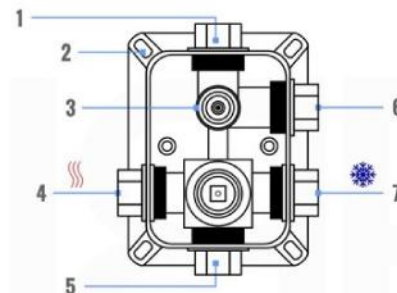

CONFIG.02

RAIN SHOWER W/TUB FILLER

CONFIG.03

RAIN SHOWER W/BODY JETS

- 1 - UPPER END OUTLET PIPE INTERFACE
- 2 - MOUNTING FIXED HOLE
- 3 - DIVERTER
- 4 - HOT WATER PIPE INTERFACE
- 5 - COLD WATER PIPE INTERFACE
- 6 - LOWER END OUTLET INTERFACE

CONFIG.01

RAIN SHOWER W/HANDHELD

CONFIG.02

RAIN SHOWER W/TUB FILLER

CONFIG.03

RAIN SHOWER W/BODY JETS

PIAZZA 3 WAY VALVE (ASV143)

CONFIG.01

RAIN SHOWER W/HANDHELD AND TUB FILLER

CONFIG.02

RAIN SHOWER W/HANDHELD AND MESSAGE BODY JETS

CONFIG.03

RAIN SHOWER W/TUBE FILLER AND MESSAGE BODY JETS

- 1 - UPPER END OUTLET PIPE INTERFACE
- 2 - MOUNTING FIXED HOLE
- 3 - DIVERTER
- 4 - HOT WATER PIPE INTERFACE
- 5 - LOWER END OUTLET INTERFACE
- 6 - HANDHELD SHOWER CONNECTION PORT
- 7 - COLD WATER PIPE INTERFACE