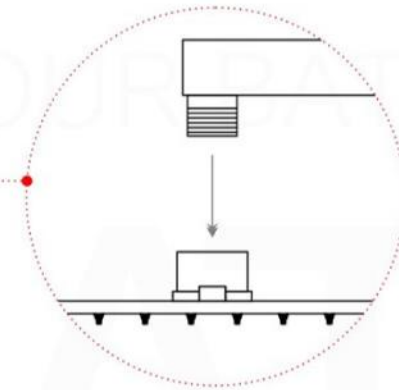

PIAZZA BODY JET (ABBS01)

PIAZZA 6" CEILING BAR (ACBS6)

PIAZZA HAND SHOWER SET (AHHS1423)

HAND HELD

PLATE

WATER OUTLET ADAPTOR

FLEXIBLE HOSE

PIAZZA RAIN SHOWER HEAD (ARS300)

PIAZZA 3 WAY VALVE (ASV143)

FRONT VIEW

- 1- UPPER END OUTLET PIPE INTERFACE
- 2- MOUNTING FIXED HOLE
- 3- DIVERTER
- 4- HOT WATER PIPE INTERFACE
- 5- LOWER END OUTLET INTERFACE
- 6- HANDHELD SHOWER CONNECTION PORT
- 7- COLD WATER PIPE INTERFACE

PROTECTION COVER

LEFT VIEW

RIGHT VIEW

THIS LINE ON:
SAME SURFACE AS RAW WALL WHEN SET IN.
CUT TO BE ON SAME SURFACE OF CERAMIC | EXTRA 25MM FOR CERAMIC

PIAZZA 2 WAY VALVE (ASV142)

CONFIG.01

RAIN SHOWER W/HANDHELD