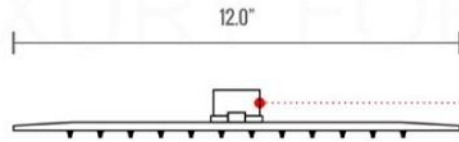

PIAZZA BODY JET (ABBS01)

PIAZZA 6" CEILING BAR (ACBS6)

PIAZZA HAND SHOWER SET (AHHS1423)

HAND HELD

PLATE

WATER OUTLET ADAPTOR

FLEXIBLE HOSE

PIAZZA RAIN SHOWER HEAD (ARS300)