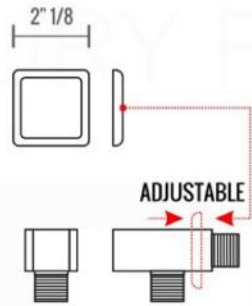

PIAZZA BODY JET (ABBS01)

PIAZZA 6" CEILING BAR (ACBS6)

PIAZZA HAND SHOWER SET (AHHS1423)

HAND HELD

PLATE

WATER OUTLET ADAPTOR

FLEXIBLE HOSE

PIAZZA RAIN SHOWER HEAD (ARS300)

PIAZZA 3 WAY VALVE (ASV143)

FRONT VIEW

- 1- UPPER END OUTLET PIPE INTERFACE
- 2- MOUNTING FIXED HOLE
- 3- DIVERTER
- 4- HOT WATER PIPE INTERFACE
- 5- LOWER END OUTLET INTERFACE
- 6- HANDHELD SHOWER CONNECTION PORT
- 7- COLD WATER PIPE INTERFACE

PROTECTION COVER

LEFT VIEW

RIGHT VIEW

THIS LINE ON:
SAME SURFACE AS RAW WALL WHEN SET IN.
CUT TO BE ON SAME SURFACE OF CERAMIC | EXTRA 25MM FOR CERAMIC

PIAZZA 2 WAY VALVE (ASV142)

CONFIG.01

RAIN SHOWER W/HANDHELD