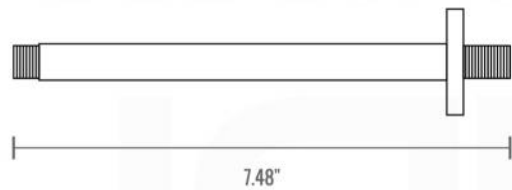

PIAZZA BODY JET (ABBS01)

PIAZZA 6" CEILING BAR (ACBS6)

PIAZZA HAND SHOWER SET (AHHS1423)

HAND HELD

PLATE

WATER OUTLET ADAPTOR

FLEXIBLE HOSE

PIAZZA RAIN SHOWER HEAD (ARS300)

PIAZZA 3 WAY VALVE (ASV143)

FRONT VIEW

- 1- UPPER END OUTLET PIPE INTERFACE
- 2- MOUNTING FIXED HOLE
- 3- DIVERTER
- 4- HOT WATER PIPE INTERFACE
- 5- LOWER END OUTLET INTERFACE
- 6- HANDHELD SHOWER CONNECTION PORT
- 7- COLD WATER PIPE INTERFACE

PROTECTION COVER

LEFT VIEW

RIGHT VIEW

THIS LINE ON:
SAME SURFACE AS RAW WALL WHEN SET IN.
CUT TO BE ON SAME SURFACE OF CERAMIC | EXTRA 25MM FOR CERAMIC

PIAZZA 2 WAY VALVE (ASV142)

CONFIG.01

RAIN SHOWER W/HANDHELD