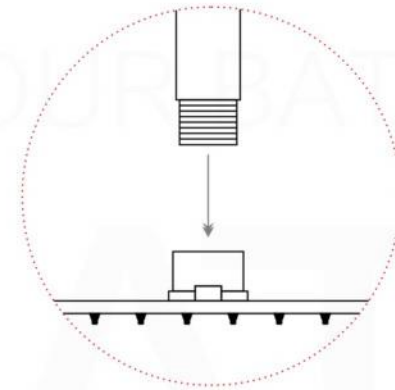

PIAZZA BODY JET (ABBS01)

PIAZZA 6" CEILING BAR (ACBS6)

PIAZZA HAND SHOWER SET (AHHS1423)

HAND HELD

PLATE

WATER OUTLET ADAPTOR

FLEXIBLE HOSE

PIAZZA RAIN SHOWER HEAD (ARS300)

PIAZZA 3 WAY VALVE (ASV143)

FRONT VIEW

- 1- UPPER END OUTLET PIPE INTERFACE
- 2- MOUNTING FIXED HOLE
- 3- DIVERTER
- 4- HOT WATER PIPE INTERFACE
- 5- LOWER END OUTLET INTERFACE
- 6- HANDHELD SHOWER CONNECTION PORT
- 7- COLD WATER PIPE INTERFACE

PROTECTION COVER

LEFT VIEW

RIGHT VIEW

THIS LINE ON:
SAME SURFACE AS RAW WALL WHEN SET IN.
CUT TO BE ON SAME SURFACE OF CERAMIC | EXTRA 25MM FOR CERAMIC

PIAZZA 2 WAY VALVE (ASV142)

CONFIG.01

RAIN SHOWER W/HANDHELD