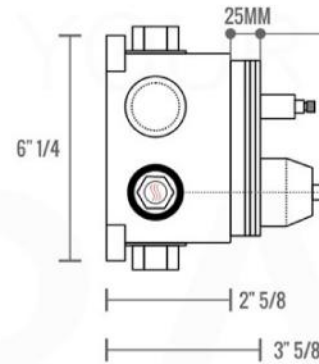

PIAZZA 3 WAY VALVE (ASV143)

FRONT VIEW

- 1- UPPER END OUTLET PIPE INTERFACE
- 2- MOUNTING FIXED HOLE
- 3- DIVERTER
- 4- HOT WATER PIPE INTERFACE
- 5- LOWER END OUTLET INTERFACE
- 6- HANDHELD SHOWER CONNECTION PORT
- 7- COLD WATER PIPE INTERFACE

PROTECTION COVER

LEFT VIEW

RIGHT VIEW

THIS LINE ON:
SAME SURFACE AS RAW WALL WHEN SET IN.
CUT TO BE ON SAME SURFACE OF CERAMIC | EXTRA 25MM FOR CERAMIC

PIAZZA 2 WAY VALVE (ASV142)

CONFIG.01

RAIN SHOWER W/HANDHELD