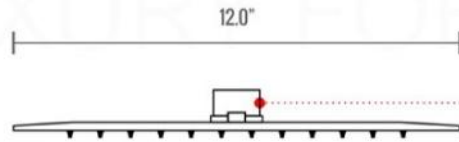

PIAZZA BODY JET (ABBS01)

PLATE

PIAZZA 6" CEILING BAR (ACBS6)

PIAZZA RAIN SHOWER HEAD (ARS300)

PIAZZA 2 WAY VALVE (ASV142)

PIAZZA 2 WAY VALVE (ASV142)

CONFIG.01

RAIN SHOWER W/HANDHELD