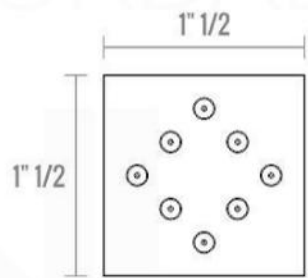

PIAZZA BODY JET (ABBS01)

PLATE

PIAZZA 6" CEILING BAR (ACBS6)

PIAZZA RAIN SHOWER HEAD (ARS300)

PIAZZA 2 WAY VALVE (ASV142)

PIAZZA 2 WAY VALVE (ASV142)

CONFIG.01

RAIN SHOWER W/HANDHELD