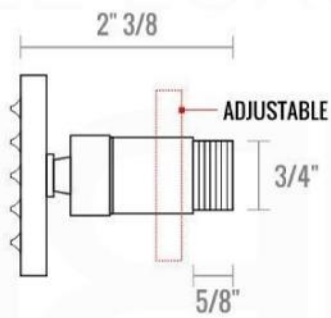

PIAZZA BODY JET (ABBS01)

PLATE

PIAZZA 6" CEILING BAR (ACBS6)

PIAZZA RAIN SHOWER HEAD (ARS300)

PIAZZA 2 WAY VALVE (ASV142)

PIAZZA 2 WAY VALVE (ASV142)

CONFIG.01

RAIN SHOWER W/HANDHELD

CONFIG.02

RAIN SHOWER W/TUB FILLER

CONFIG.03

RAIN SHOWER W/BODY JETS

- 1 - UPPER END OUTLET PIPE INTERFACE
- 2 - MOUNTING FIXED HOLE
- 3 - DIVERTER
- 4 - HOT WATER PIPE INTERFACE
- 5 - COLD WATER PIPE INTERFACE
- 6 - LOWER END OUTLET INTERFACE