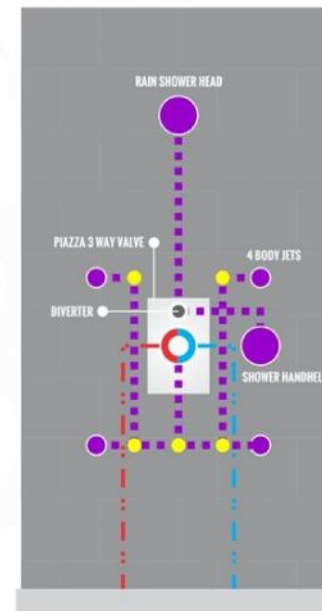

CONFIG.02

RAIN SHOWER W/TUB FILLER

CONFIG.03

RAIN SHOWER W/BODY JETS

- 1 - UPPER END OUTLET PIPE INTERFACE
- 2 - MOUNTING FIXED HOLE
- 3 - DIVERTER
- 4 - HOT WATER PIPE INTERFACE
- 5 - COLD WATER PIPE INTERFACE
- 6 - LOWER END OUTLET INTERFACE

CONFIG.01

RAIN SHOWER W/HANDHELD

CONFIG.02

RAIN SHOWER W/TUB FILLER

CONFIG.03

RAIN SHOWER W/BODY JETS

PIAZZA 3 WAY VALVE (ASV143)

CONFIG.01

RAIN SHOWER W/HANDHELD AND TUB FILLER

CONFIG.02

RAIN SHOWER W/HANDHELD AND MESSAGE BODY JETS

CONFIG.03

RAIN SHOWER W/TUBE FILLER AND MESSAGE BODY JETS

- 1 - UPPER END OUTLET PIPE INTERFACE
- 2 - MOUNTING FIXED HOLE
- 3 - DIVERTER
- 4 - HOT WATER PIPE INTERFACE
- 5 - LOWER END OUTLET INTERFACE
- 6 - HANDHELD SHOWER CONNECTION PORT
- 7 - COLD WATER PIPE INTERFACE

CONFIG.01

RAIN SHOWER W/HANDHELD AND TUB FILLER

CONFIG.02

RAIN SHOWER W/HANDHELD AND MESSAGE BODY JETS

CONFIG.03

RAIN SHOWER W/TUBE FILLER AND MESSAGE BODY JETS