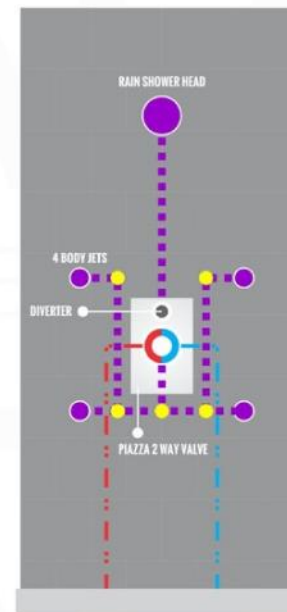

PIAZZA BODY JET (ABBS01)

PLATE

PIAZZA 6" CEILING BAR (ACBS6)

PIAZZA RAIN SHOWER HEAD (ARS300)

PIAZZA 2 WAY VALVE (ASV142)

PIAZZA 2 WAY VALVE (ASV142)

CONFIG.01

RAIN SHOWER W/HANDHELD

CONFIG.02

RAIN SHOWER W/TUB FILLER

CONFIG.03

RAIN SHOWER W/BODY JETS

- 1 - UPPER END OUTLET PIPE INTERFACE
- 2 - MOUNTING FIXED HOLE
- 3 - DIVERTER
- 4 - HOT WATER PIPE INTERFACE
- 5 - COLD WATER PIPE INTERFACE
- 6 - LOWER END OUTLET INTERFACE

CONFIG.01

RAIN SHOWER W/HANDHELD

CONFIG.02

RAIN SHOWER W/TUB FILLER

CONFIG.03

RAIN SHOWER W/BODY JETS

PIAZZA 3 WAY VALVE (ASV143)

CONFIG.01

RAIN SHOWER W/HANDHELD AND TUB FILLER

CONFIG.02

RAIN SHOWER W/HANDHELD AND MESSAGE BODY JETS

CONFIG.03

RAIN SHOWER W/TUBE FILLER AND MESSAGE BODY JETS

- 1 - UPPER END OUTLET PIPE INTERFACE
- 2 - MOUNTING FIXED HOLE
- 3 - DIVERTER
- 4 - HOT WATER PIPE INTERFACE
- 5 - LOWER END OUTLET INTERFACE
- 6 - HANDHELD SHOWER CONNECTION PORT
- 7 - COLD WATER PIPE INTERFACE