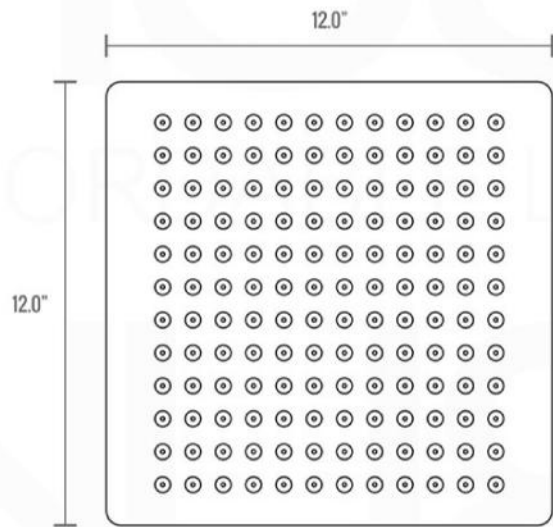

PIAZZA BODY JET (ABBS01)

PLATE

PIAZZA 6" CEILING BAR (ACBS6)

PIAZZA RAIN SHOWER HEAD (ARS300)

PIAZZA 2 WAY VALVE (ASV142)

PIAZZA 2 WAY VALVE (ASV142)

CONFIG.01

RAIN SHOWER W/HANDHELD