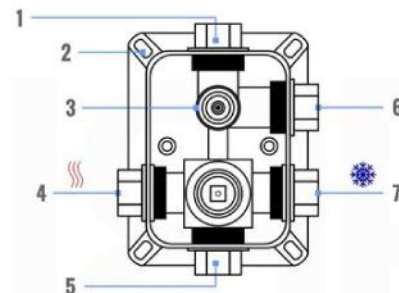

CONFIG.02

RAIN SHOWER W/TUB FILLER

CONFIG.03

RAIN SHOWER W/BODY JETS

- 1 - UPPER END OUTLET PIPE INTERFACE
- 2 - MOUNTING FIXED HOLE
- 3 - DIVERTER
- 4 - HOT WATER PIPE INTERFACE
- 5 - COLD WATER PIPE INTERFACE
- 6 - LOWER END OUTLET INTERFACE

CONFIG.01

RAIN SHOWER W/HANDHELD

CONFIG.02

RAIN SHOWER W/TUB FILLER

CONFIG.03

RAIN SHOWER W/BODY JETS

PIAZZA 3 WAY VALVE (ASV143)

CONFIG.01

RAIN SHOWER W/HANDHELD AND TUB FILLER

CONFIG.02

RAIN SHOWER W/HANDHELD AND MESSAGE BODY JETS

CONFIG.03

RAIN SHOWER W/TUBE FILLER AND MESSAGE BODY JETS

- 1 - UPPER END OUTLET PIPE INTERFACE
- 2 - MOUNTING FIXED HOLE
- 3 - DIVERTER
- 4 - HOT WATER PIPE INTERFACE
- 5 - LOWER END OUTLET INTERFACE
- 6 - HANDHELD SHOWER CONNECTION PORT
- 7 - COLD WATER PIPE INTERFACE