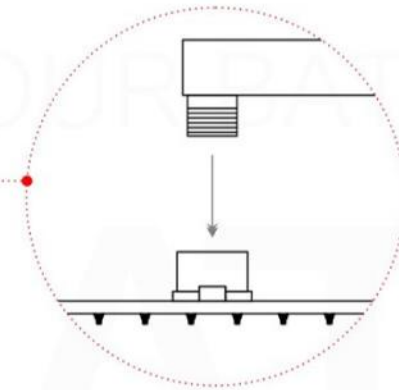

PIAZZA BODY JET (ABBS01)

PLATE

PIAZZA 6" CEILING BAR (ACBS6)

PIAZZA RAIN SHOWER HEAD (ARS300)

PIAZZA 2 WAY VALVE (ASV142)

PIAZZA 2 WAY VALVE (ASV142)

CONFIG.01

RAIN SHOWER W/HANDHELD

CONFIG.02

RAIN SHOWER W/TUB FILLER

CONFIG.03

RAIN SHOWER W/BODY JETS

- 1 - UPPER END OUTLET PIPE INTERFACE
- 2 - MOUNTING FIXED HOLE
- 3 - DIVERTER
- 4 - HOT WATER PIPE INTERFACE
- 5 - COLD WATER PIPE INTERFACE
- 6 - LOWER END OUTLET INTERFACE