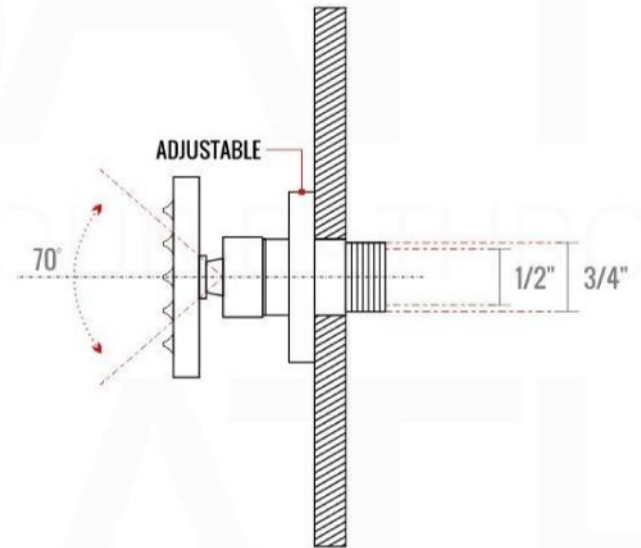

PIAZZA BODY JET (ABBS01)

PLATE

PIAZZA 6" CEILING BAR (ACBS6)

PIAZZA RAIN SHOWER HEAD (ARS300)

PIAZZA 2 WAY VALVE (ASV142)

PIAZZA 2 WAY VALVE (ASV142)

CONFIG.01

RAIN SHOWER W/HANDHELD

CONFIG.02

RAIN SHOWER W/TUB FILLER

CONFIG.03

RAIN SHOWER W/BODY JETS

- 1 - UPPER END OUTLET PIPE INTERFACE
- 2 - MOUNTING FIXED HOLE
- 3 - DIVERTER
- 4 - HOT WATER PIPE INTERFACE
- 5 - COLD WATER PIPE INTERFACE
- 6 - LOWER END OUTLET INTERFACE

RAIN SHOWER W/HANDHELD AND TUB FILLER

CONFIG.02

RAIN SHOWER W/HANDHELD AND MESSAGE BODY JETS

CONFIG.03

RAIN SHOWER W/TUBE FILLER AND MESSAGE BODY JETS

- 1 - UPPER END OUTLET PIPE INTERFACE
- 2 - MOUNTING FIXED HOLE
- 3 - DIVERTER
- 4 - HOT WATER PIPE INTERFACE
- 5 - LOWER END OUTLET INTERFACE
- 6 - HANDHELD SHOWER CONNECTION PORT
- 7 - COLD WATER PIPE INTERFACE