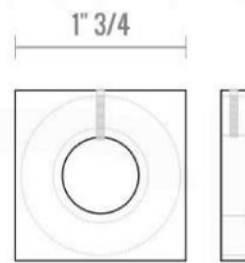

PIAZZA BODY JET (ABBS01)

PLATE

PIAZZA 6" CEILING BAR (ACBS6)

PIAZZA RAIN SHOWER HEAD (ARS300)

PIAZZA 2 WAY VALVE (ASV142)

PIAZZA 2 WAY VALVE (ASV142)

CONFIG.01

RAIN SHOWER W/HANDHELD