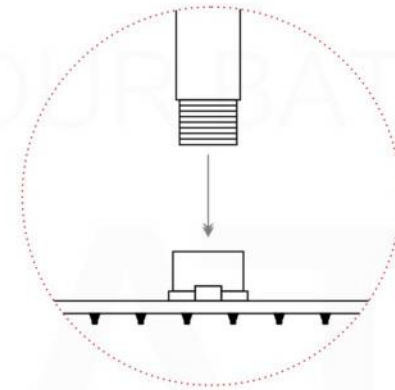

PIAZZA BODY JET (ABBS01)

PLATE

PIAZZA 6" CEILING BAR (ACBS6)

PIAZZA RAIN SHOWER HEAD (ARS300)

PIAZZA 2 WAY VALVE (ASV142)

PIAZZA 2 WAY VALVE (ASV142)

CONFIG.01

RAIN SHOWER W/HANDHELD

CONFIG.02

RAIN SHOWER W/TUB FILLER

CONFIG.03

RAIN SHOWER W/BODY JETS

- 1 - UPPER END OUTLET PIPE INTERFACE
- 2 - MOUNTING FIXED HOLE
- 3 - DIVERTER
- 4 - HOT WATER PIPE INTERFACE
- 5 - COLD WATER PIPE INTERFACE
- 6 - LOWER END OUTLET INTERFACE