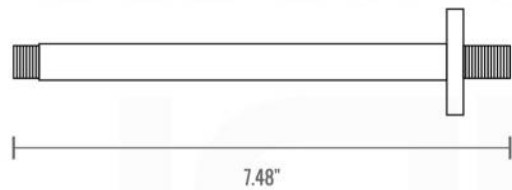

PIAZZA BODY JET (ABBS01)

PLATE

PIAZZA 6" CEILING BAR (ACBS6)

PIAZZA RAIN SHOWER HEAD (ARS300)

PIAZZA 2 WAY VALVE (ASV142)

PIAZZA 2 WAY VALVE (ASV142)

CONFIG.01

RAIN SHOWER W/HANDHELD

CONFIG.02

RAIN SHOWER W/TUB FILLER

CONFIG.03

RAIN SHOWER W/BODY JETS

- 1 - UPPER END OUTLET PIPE INTERFACE
- 2 - MOUNTING FIXED HOLE
- 3 - DIVERTER
- 4 - HOT WATER PIPE INTERFACE
- 5 - COLD WATER PIPE INTERFACE
- 6 - LOWER END OUTLET INTERFACE