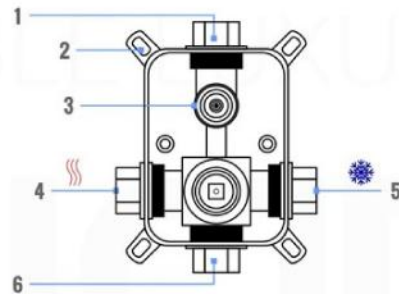

PIAZZA BODY JET (ABBS01)

PLATE

PIAZZA 6" CEILING BAR (ACBS6)

PIAZZA RAIN SHOWER HEAD (ARS300)

PIAZZA 2 WAY VALVE (ASV142)

PIAZZA 2 WAY VALVE (ASV142)

CONFIG.01

RAIN SHOWER W/HANDHELD

CONFIG.02

RAIN SHOWER W/TUB FILLER

CONFIG.03

RAIN SHOWER W/BODY JETS

- 1 - UPPER END OUTLET PIPE INTERFACE
- 2 - MOUNTING FIXED HOLE
- 3 - DIVERTER
- 4 - HOT WATER PIPE INTERFACE
- 5 - COLD WATER PIPE INTERFACE
- 6 - LOWER END OUTLET INTERFACE

RAIN SHOWER W/HANDHELD AND TUB FILLER

CONFIG.02

RAIN SHOWER W/HANDHELD AND MESSAGE BODY JETS

CONFIG.03

RAIN SHOWER W/TUBE FILLER AND MESSAGE BODY JETS

- 1 - UPPER END OUTLET PIPE INTERFACE
- 2 - MOUNTING FIXED HOLE
- 3 - DIVERTER
- 4 - HOT WATER PIPE INTERFACE
- 5 - LOWER END OUTLET INTERFACE
- 6 - HANDHELD SHOWER CONNECTION PORT
- 7 - COLD WATER PIPE INTERFACE