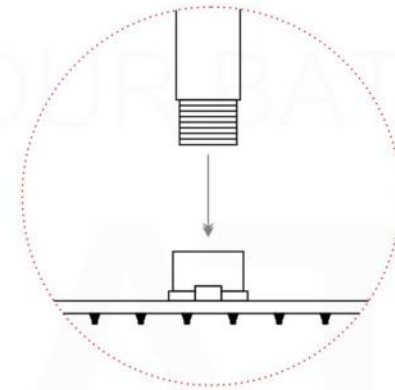

PIAZZA 6" CEILING BAR (ACBS6)

PIAZZA RAIN SHOWER HEAD (ARS200)

PIAZZA TUB FILLER (ASTF147)

PIAZZA 2 WAY VALVE (ASV142)

PIAZZA 2 WAY VALVE (ASV142)

CONFIG.01

RAIN SHOWER W/HANDHELD

CONFIG.02

RAIN SHOWER W/TUB FILLER

CONFIG.03

RAIN SHOWER W/BODY JETS

- 1 - UPPER END OUTLET PIPE INTERFACE
- 2 - MOUNTING FIXED HOLE
- 3 - DIVERTER
- 4 - HOT WATER PIPE INTERFACE
- 5 - COLD WATER PIPE INTERFACE
- 6 - LOWER END OUTLET INTERFACE

PIAZZA 3 WAY VALVE (ASV143)

CONFIG.01

RAIN SHOWER W/HANDHELD AND TUB FILLER

CONFIG.02

RAIN SHOWER W/HANDHELD AND MESSAGE BODY JETS

CONFIG.03

RAIN SHOWER W/TUBE FILLER AND MESSAGE BODY JETS

- 1 - UPPER END OUTLET PIPE INTERFACE
- 2 - MOUNTING FIXED HOLE
- 3 - DIVERTER
- 4 - HOT WATER PIPE INTERFACE
- 5 - LOWER END OUTLET INTERFACE
- 6 - HANDHELD SHOWER CONNECTION PORT
- 7 - COLD WATER PIPE INTERFACE