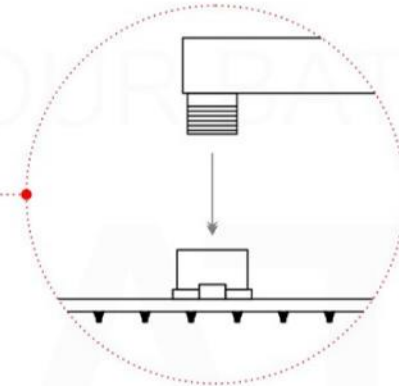

PIAZZA 6" CEILING BAR (ACBS6)

PIAZZA RAIN SHOWER HEAD (ARS200)

PIAZZA TUB FILLER (ASTF147)

PIAZZA 2 WAY VALVE (ASV142)

PIAZZA 2 WAY VALVE (ASV142)

CONFIG.01

RAIN SHOWER W/HANDHELD

CONFIG.02

RAIN SHOWER W/TUB FILLER

CONFIG.03

RAIN SHOWER W/BODY JETS

- 1 - UPPER END OUTLET PIPE INTERFACE
- 2 - MOUNTING FIXED HOLE
- 3 - DIVERTER
- 4 - HOT WATER PIPE INTERFACE
- 5 - COLD WATER PIPE INTERFACE
- 6 - LOWER END OUTLET INTERFACE

PIAZZA 3 WAY VALVE (ASV143)

CONFIG.01

RAIN SHOWER W/HANDHELD AND TUB FILLER

CONFIG.02

RAIN SHOWER W/HANDHELD AND MESSAGE BODY JETS

CONFIG.03

RAIN SHOWER W/TUBE FILLER AND MESSAGE BODY JETS

- 1 - UPPER END OUTLET PIPE INTERFACE
- 2 - MOUNTING FIXED HOLE
- 3 - DIVERTER
- 4 - HOT WATER PIPE INTERFACE
- 5 - LOWER END OUTLET INTERFACE
- 6 - HANDHELD SHOWER CONNECTION PORT
- 7 - COLD WATER PIPE INTERFACE