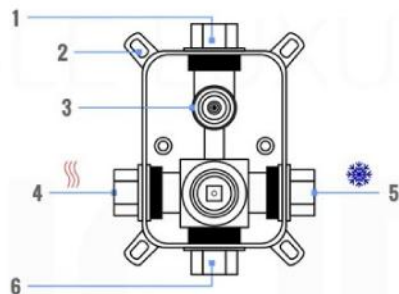

PIAZZA 6" CEILING BAR (ACBS6)

PIAZZA RAIN SHOWER HEAD (ARS200)

PIAZZA TUB FILLER (ASTF147)

PIAZZA 2 WAY VALVE (ASV142)

PIAZZA 2 WAY VALVE (ASV142)

CONFIG.01

RAIN SHOWER W/HANDHELD

CONFIG.02

RAIN SHOWER W/TUB FILLER

CONFIG.03

RAIN SHOWER W/BODY JETS

- 1 - UPPER END OUTLET PIPE INTERFACE
- 2 - MOUNTING FIXED HOLE
- 3 - DIVERTER
- 4 - HOT WATER PIPE INTERFACE
- 5 - COLD WATER PIPE INTERFACE
- 6 - LOWER END OUTLET INTERFACE

PIAZZA 3 WAY VALVE (ASV143)

CONFIG.01

RAIN SHOWER W/HANDHELD AND TUB FILLER

CONFIG.02

RAIN SHOWER W/HANDHELD AND MESSAGE BODY JETS

CONFIG.03

RAIN SHOWER W/TUBE FILLER AND MESSAGE BODY JETS

- 1 - UPPER END OUTLET PIPE INTERFACE
- 2 - MOUNTING FIXED HOLE
- 3 - DIVERTER
- 4 - HOT WATER PIPE INTERFACE
- 5 - LOWER END OUTLET INTERFACE
- 6 - HANDHELD SHOWER CONNECTION PORT
- 7 - COLD WATER PIPE INTERFACE