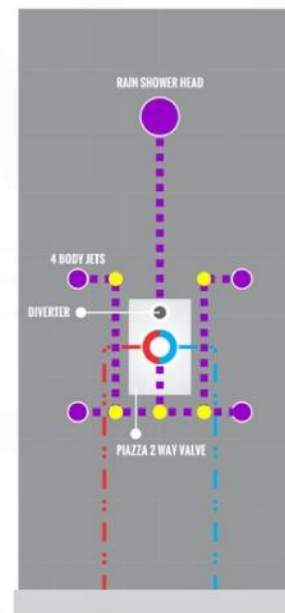

PIAZZA 6" CEILING BAR (ACBS6)

PIAZZA RAIN SHOWER HEAD (ARS200)

PIAZZA TUB FILLER (ASTF147)

PIAZZA 2 WAY VALVE (ASV142)

PIAZZA 2 WAY VALVE (ASV142)

CONFIG.01

RAIN SHOWER W/HANDHELD

CONFIG.02

RAIN SHOWER W/TUB FILLER

CONFIG.03

RAIN SHOWER W/BODY JETS

- 1 - UPPER END OUTLET PIPE INTERFACE
- 2 - MOUNTING FIXED HOLE
- 3 - DIVERTER
- 4 - HOT WATER PIPE INTERFACE
- 5 - COLD WATER PIPE INTERFACE
- 6 - LOWER END OUTLET INTERFACE

PIAZZA 3 WAY VALVE (ASV143)

CONFIG.01

RAIN SHOWER W/HANDHELD AND TUB FILLER

CONFIG.02

RAIN SHOWER W/HANDHELD AND MESSAGE BODY JETS

CONFIG.03

RAIN SHOWER W/TUBE FILLER AND MESSAGE BODY JETS

- 1 - UPPER END OUTLET PIPE INTERFACE
- 2 - MOUNTING FIXED HOLE
- 3 - DIVERTER
- 4 - HOT WATER PIPE INTERFACE
- 5 - LOWER END OUTLET INTERFACE
- 6 - HANDHELD SHOWER CONNECTION PORT
- 7 - COLD WATER PIPE INTERFACE

CONFIG.01

RAIN SHOWER W/HANDHELD

CONFIG.02

RAIN SHOWER W/TUB FILLER

CONFIG.03

RAIN SHOWER W/BODY JETS

CONFIG.01

RAIN SHOWER W/HANDHELD AND TUB FILLER