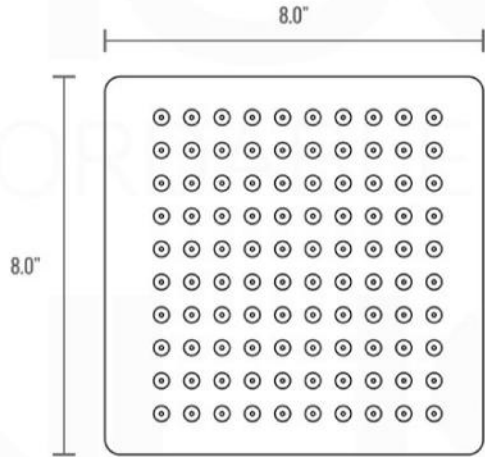

PIAZZA 6" CEILING BAR (ACBS6)

PIAZZA RAIN SHOWER HEAD (ARS200)

PIAZZA TUB FILLER (ASTF147)

PIAZZA 2 WAY VALVE (ASV142)

PIAZZA 2 WAY VALVE (ASV142)

CONFIG.01

RAIN SHOWER W/HANDHELD

CONFIG.02