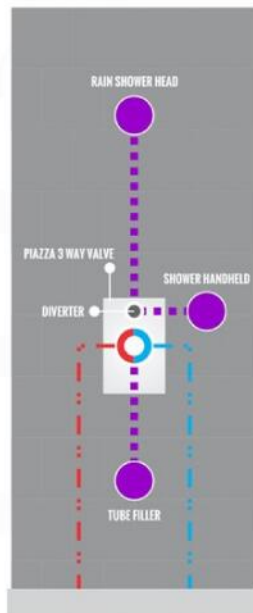

RAIN SHOWER W/TUB FILLER

CONFIG.03

RAIN SHOWER W/BODY JETS

- 1 - UPPER END OUTLET PIPE INTERFACE
- 2 - MOUNTING FIXED HOLE
- 3 - DIVERTER
- 4 - HOT WATER PIPE INTERFACE
- 5 - COLD WATER PIPE INTERFACE
- 6 - LOWER END OUTLET INTERFACE

PIAZZA 3 WAY VALVE (ASV143)

CONFIG.01

RAIN SHOWER W/HANDHELD AND TUB FILLER

CONFIG.02

RAIN SHOWER W/HANDHELD AND MESSAGE BODY JETS

CONFIG.03

RAIN SHOWER W/TUBE FILLER AND MESSAGE BODY JETS

- 1 - UPPER END OUTLET PIPE INTERFACE
- 2 - MOUNTING FIXED HOLE
- 3 - DIVERTER
- 4 - HOT WATER PIPE INTERFACE
- 5 - LOWER END OUTLET INTERFACE
- 6 - HANDHELD SHOWER CONNECTION PORT
- 7 - COLD WATER PIPE INTERFACE

CONFIG.01

RAIN SHOWER W/HANDHELD

CONFIG.02

RAIN SHOWER W/TUB FILLER

CONFIG.03

RAIN SHOWER W/BODY JETS

CONFIG.01

RAIN SHOWER W/HANDHELD AND TUB FILLER

CONFIG.02

RAIN SHOWER W/HANDHELD AND MESSAGE BODY JETS

CONFIG.03

RAIN SHOWER W/TUBE FILLER AND MESSAGE BODY JETS