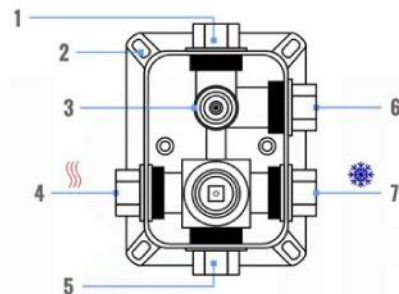

RAIN SHOWER W/TUB FILLER

CONFIG.03

RAIN SHOWER W/BODY JETS

- 1 - UPPER END OUTLET PIPE INTERFACE
- 2 - MOUNTING FIXED HOLE
- 3 - DIVERTER
- 4 - HOT WATER PIPE INTERFACE
- 5 - COLD WATER PIPE INTERFACE
- 6 - LOWER END OUTLET INTERFACE

PIAZZA 3 WAY VALVE (ASV143)

CONFIG.01

RAIN SHOWER W/HANDHELD AND TUB FILLER

CONFIG.02

RAIN SHOWER W/HANDHELD AND MESSAGE BODY JETS

CONFIG.03

RAIN SHOWER W/TUBE FILLER AND MESSAGE BODY JETS

- 1 - UPPER END OUTLET PIPE INTERFACE
- 2 - MOUNTING FIXED HOLE
- 3 - DIVERTER
- 4 - HOT WATER PIPE INTERFACE
- 5 - LOWER END OUTLET INTERFACE
- 6 - HANDHELD SHOWER CONNECTION PORT
- 7 - COLD WATER PIPE INTERFACE