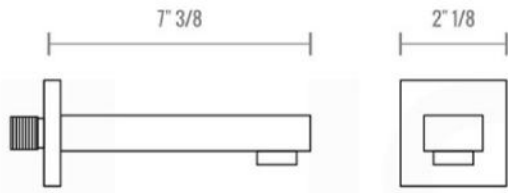

PIAZZA 6" CEILING BAR (ACBS6)

PIAZZA RAIN SHOWER HEAD (ARS200)

PIAZZA TUB FILLER (ASTF147)

PIAZZA 2 WAY VALVE (ASV142)

PIAZZA 2 WAY VALVE (ASV142)

CONFIG.01

RAIN SHOWER W/HANDHELD

CONFIG.02