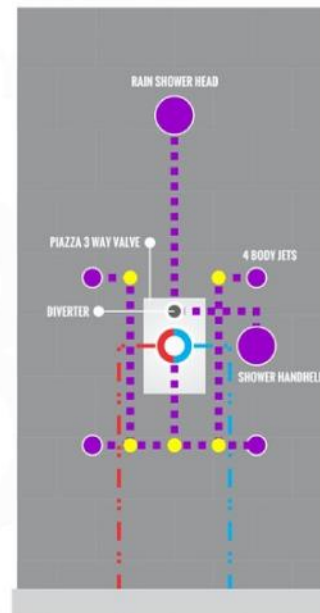

RAIN SHOWER W/TUB FILLER

CONFIG.03

RAIN SHOWER W/BODY JETS

- 1 - UPPER END OUTLET PIPE INTERFACE
- 2 - MOUNTING FIXED HOLE
- 3 - DIVERTER
- 4 - HOT WATER PIPE INTERFACE
- 5 - COLD WATER PIPE INTERFACE
- 6 - LOWER END OUTLET INTERFACE

PIAZZA 3 WAY VALVE (ASV143)

CONFIG.01

RAIN SHOWER W/HANDHELD AND TUB FILLER

CONFIG.02

RAIN SHOWER W/HANDHELD AND MESSAGE BODY JETS

CONFIG.03

RAIN SHOWER W/TUBE FILLER AND MESSAGE BODY JETS

- 1 - UPPER END OUTLET PIPE INTERFACE
- 2 - MOUNTING FIXED HOLE
- 3 - DIVERTER
- 4 - HOT WATER PIPE INTERFACE
- 5 - LOWER END OUTLET INTERFACE
- 6 - HANDHELD SHOWER CONNECTION PORT
- 7 - COLD WATER PIPE INTERFACE

CONFIG.01

RAIN SHOWER W/HANDHELD

CONFIG.02

RAIN SHOWER W/TUB FILLER

CONFIG.03

RAIN SHOWER W/BODY JETS

CONFIG.01

RAIN SHOWER W/HANDHELD AND TUB FILLER

CONFIG.02

RAIN SHOWER W/HANDHELD AND MESSAGE BODY JETS

CONFIG.03

RAIN SHOWER W/TUBE FILLER AND MESSAGE BODY JETS