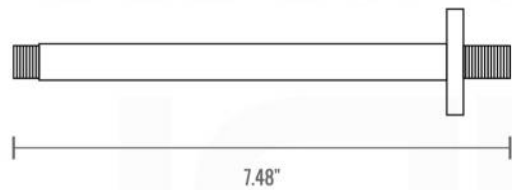

PIAZZA 6" CEILING BAR (ACBS6)

PIAZZA RAIN SHOWER HEAD (ARS200)

PIAZZA TUB FILLER (ASTF147)

PIAZZA 2 WAY VALVE (ASV142)

PIAZZA 2 WAY VALVE (ASV142)

CONFIG.01

RAIN SHOWER W/HANDHELD

CONFIG.02

RAIN SHOWER W/TUB FILLER

CONFIG.03

RAIN SHOWER W/BODY JETS

- 1 - UPPER END OUTLET PIPE INTERFACE
- 2 - MOUNTING FIXED HOLE
- 3 - DIVERTER
- 4 - HOT WATER PIPE INTERFACE
- 5 - COLD WATER PIPE INTERFACE
- 6 - LOWER END OUTLET INTERFACE

PIAZZA 3 WAY VALVE (ASV143)

CONFIG.01

RAIN SHOWER W/HANDHELD AND TUB FILLER

CONFIG.02

RAIN SHOWER W/HANDHELD AND MESSAGE BODY JETS

CONFIG.03

RAIN SHOWER W/TUBE FILLER AND MESSAGE BODY JETS

- 1 - UPPER END OUTLET PIPE INTERFACE
- 2 - MOUNTING FIXED HOLE
- 3 - DIVERTER
- 4 - HOT WATER PIPE INTERFACE
- 5 - LOWER END OUTLET INTERFACE
- 6 - HANDHELD SHOWER CONNECTION PORT
- 7 - COLD WATER PIPE INTERFACE