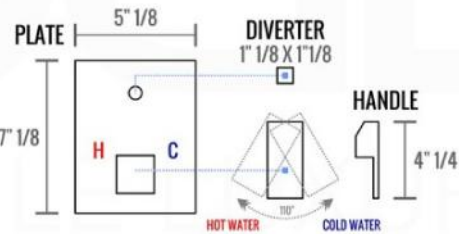

PIAZZA 6" CEILING BAR (ACBS6)

PIAZZA HAND SHOWER SET (AHHS1423)

HAND HELD

PLATE

WATER OUTLET ADAPTOR

FLEXIBLE HOSE

PIAZZA RAIN SHOWER HEAD (ARS200)

PIAZZA TUB FILLER (ASTF147)

PIAZZA 3 WAY VALVE (ASV143)

FRONT VIEW

- 1- UPPER END OUTLET PIPE INTERFACE
- 2- MOUNTING FIXED HOLE
- 3- DIVERTER
- 4- **HOT WATER** PIPE INTERFACE
- 5- LOWER END OUTLET INTERFACE
- 6- HANDHELD SHOWER CONNECTION PORT
- 7- **COLD WATER** PIPE INTERFACE

PROTECTION COVER

TEMPORARILY SEAL CAPS

LEFT VIEW

RIGHT VIEW

THIS LINE ON:
SAME SURFACE AS RAW WALL WHEN SET IN.
CUT TO BE ON SAME SURFACE OF CERAMIC | EXTRA 25MM FOR CERAMIC

PIAZZA 2 WAY VALVE (ASV142)

CONFIG.01