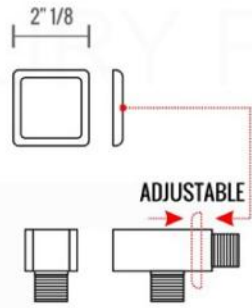

PIAZZA 6" CEILING BAR (ACBS6)

PIAZZA HAND SHOWER SET (AHHS1423)

HAND HELD

PLATE

WATER OUTLET ADAPTOR

FLEXIBLE HOSE

PIAZZA RAIN SHOWER HEAD (ARS200)

PIAZZA TUB FILLER (ASTF147)

PIAZZA 3 WAY VALVE (ASV143)

FRONT VIEW

- 1- UPPER END OUTLET PIPE INTERFACE
- 2- MOUNTING FIXED HOLE
- 3- DIVERTER
- 4- **HOT WATER** PIPE INTERFACE
- 5- LOWER END OUTLET INTERFACE
- 6- HANDHELD SHOWER CONNECTION PORT
- 7- **COLD WATER** PIPE INTERFACE

PROTECTION COVER

TEMPORARILY SEAL CAPS

LEFT VIEW

RIGHT VIEW

THIS LINE ON:
SAME SURFACE AS RAW WALL WHEN SET IN.
CUT TO BE ON SAME SURFACE OF CERAMIC | EXTRA 25MM FOR CERAMIC

PIAZZA 2 WAY VALVE (ASV142)

CONFIG.01