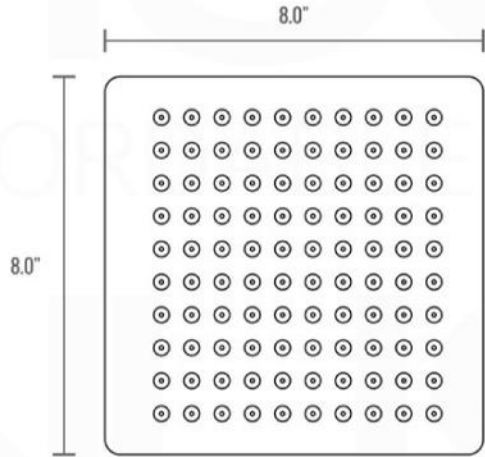

PIAZZA 6" CEILING BAR (ACBS6)

PIAZZA HAND SHOWER SET (AHHS1423)

HAND HELD

PLATE

WATER OUTLET ADAPTOR

FLEXIBLE HOSE

PIAZZA RAIN SHOWER HEAD (ARS200)

PIAZZA TUB FILLER (ASTF147)

PROTECTION COVER

TEMPORARILY SEAL CAPS

LEFT VIEW

RIGHT VIEW

THIS LINE ON:
SAME SURFACE AS RAW WALL WHEN SET IN.
CUT TO BE ON SAME SURFACE OF CERAMIC | EXTRA 25MM FOR CERAMIC

PIAZZA 2 WAY VALVE (ASV142)

CONFIG.01