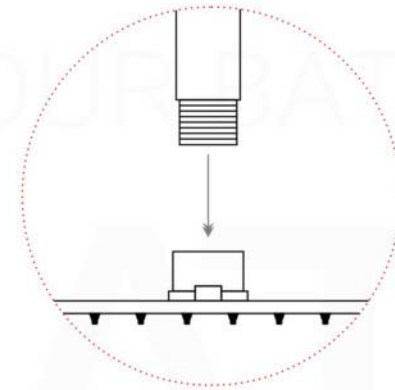

PIAZZA 6" CEILING BAR (ACBS6)

PIAZZA HAND SHOWER SET (AHHS1423)

HAND HELD

PLATE

WATER OUTLET ADAPTOR

FLEXIBLE HOSE

PIAZZA RAIN SHOWER HEAD (ARS200)

PIAZZA TUB FILLER (ASTF147)

PIAZZA 3 WAY VALVE (ASV143)

FRONT VIEW

- 1- UPPER END OUTLET PIPE INTERFACE
- 2- MOUNTING FIXED HOLE
- 3- DIVERTER
- 4- **HOT WATER** PIPE INTERFACE
- 5- LOWER END OUTLET INTERFACE
- 6- HANDHELD SHOWER CONNECTION PORT
- 7- **COLD WATER** PIPE INTERFACE

PROTECTION COVER

TEMPORARILY SEAL CAPS

LEFT VIEW

RIGHT VIEW

THIS LINE ON:
SAME SURFACE AS RAW WALL WHEN SET IN.
CUT TO BE ON SAME SURFACE OF CERAMIC | EXTRA 25MM FOR CERAMIC

PIAZZA 2 WAY VALVE (ASV142)

CONFIG.01