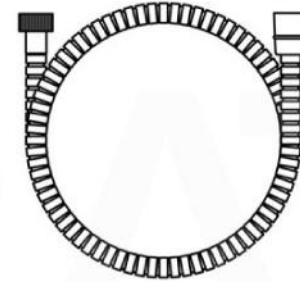

PIAZZA 6" CEILING BAR (ACBS6)

PIAZZA HAND SHOWER SET (AHHS1423)

HAND HELD

PLATE

WATER OUTLET ADAPTOR

FLEXIBLE HOSE

PIAZZA RAIN SHOWER HEAD (ARS200)

PIAZZA TUB FILLER (ASTF147)

PIAZZA 3 WAY VALVE (ASV143)

FRONT VIEW

- 1- UPPER END OUTLET PIPE INTERFACE
- 2- MOUNTING FIXED HOLE
- 3- DIVERTER
- 4- **HOT WATER** PIPE INTERFACE
- 5- LOWER END OUTLET INTERFACE
- 6- HANDHELD SHOWER CONNECTION PORT
- 7- **COLD WATER** PIPE INTERFACE

PROTECTION COVER

TEMPORARILY SEAL CAPS

LEFT VIEW

RIGHT VIEW

THIS LINE ON:
SAME SURFACE AS RAW WALL WHEN SET IN.
CUT TO BE ON SAME SURFACE OF CERAMIC | EXTRA 25MM FOR CERAMIC

PIAZZA 2 WAY VALVE (ASV142)

CONFIG.01

RAIN SHOWER W/HANDHELD AND TUB FILLER

CONFIG.02

RAIN SHOWER W/HANDHELD AND MESSAGE BODY JETS

CONFIG.03

RAIN SHOWER W/TUBE FILLER AND MESSAGE BODY JETS

- 1 - UPPER END OUTLET PIPE INTERFACE
- 2 - MOUNTING FIXED HOLE
- 3 - DIVERTER
- 4 - HOT WATER PIPE INTERFACE
- 5 - LOWER END OUTLET INTERFACE
- 6 - HANDHELD SHOWER CONNECTION PORT
- 7 - COLD WATER PIPE INTERFACE