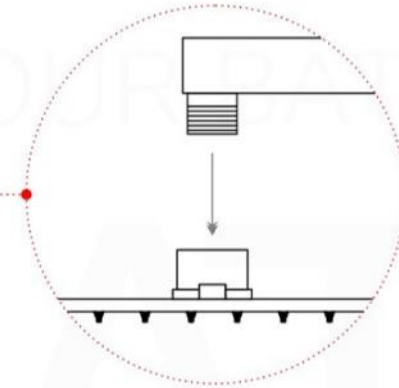

PIAZZA 6" CEILING BAR (ACBS6)

PIAZZA HAND SHOWER SET (AHHS1423)

HAND HELD

PLATE

WATER OUTLET ADAPTOR

FLEXIBLE HOSE

PIAZZA RAIN SHOWER HEAD (ARS200)

PIAZZA TUB FILLER (ASTF147)

PIAZZA 3 WAY VALVE (ASV143)

FRONT VIEW

- 1- UPPER END OUTLET PIPE INTERFACE
- 2- MOUNTING FIXED HOLE
- 3- DIVERTER
- 4- **HOT WATER** PIPE INTERFACE
- 5- LOWER END OUTLET INTERFACE
- 6- HANDHELD SHOWER CONNECTION PORT
- 7- **COLD WATER** PIPE INTERFACE

PROTECTION COVER

TEMPORARILY SEAL CAPS

LEFT VIEW

RIGHT VIEW

THIS LINE ON:
SAME SURFACE AS RAW WALL WHEN SET IN.
CUT TO BE ON SAME SURFACE OF CERAMIC | EXTRA 25MM FOR CERAMIC

PIAZZA 2 WAY VALVE (ASV142)

CONFIG.01