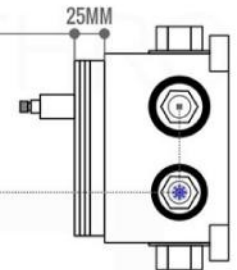

PIAZZA 3 WAY VALVE (ASV143)

FRONT VIEW

- 1- UPPER END OUTLET PIPE INTERFACE
- 2- MOUNTING FIXED HOLE
- 3- DIVERTER
- 4- **HOT WATER** PIPE INTERFACE
- 5- LOWER END OUTLET INTERFACE
- 6- HANDHELD SHOWER CONNECTION PORT
- 7- **COLD WATER** PIPE INTERFACE

PROTECTION COVER

TEMPORARILY SEAL CAPS

LEFT VIEW

RIGHT VIEW

THIS LINE ON:
SAME SURFACE AS RAW WALL WHEN SET IN.
CUT TO BE ON SAME SURFACE OF CERAMIC | EXTRA 25MM FOR CERAMIC

PIAZZA 2 WAY VALVE (ASV142)

CONFIG.01

RAIN SHOWER W/HANDHELD

CONFIG.02

RAIN SHOWER W/TUB FILLER

CONFIG.03

RAIN SHOWER W/BODY JETS

- 1 - UPPER END OUTLET PIPE INTERFACE
- 2 - MOUNTING FIXED HOLE
- 3 - DIVERTER
- 4 - HOT WATER PIPE INTERFACE
- 5 - COLD WATER PIPE INTERFACE
- 6 - LOWER END OUTLET INTERFACE