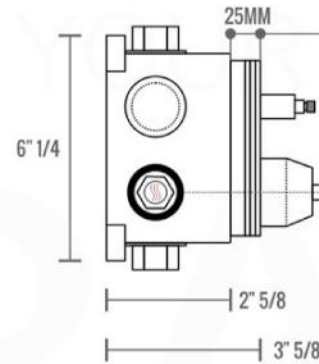

PIAZZA 3 WAY VALVE (ASV143)

FRONT VIEW

- 1- UPPER END OUTLET PIPE INTERFACE
- 2- MOUNTING FIXED HOLE
- 3- DIVERTER
- 4- **HOT WATER** PIPE INTERFACE
- 5- LOWER END OUTLET INTERFACE
- 6- HANDHELD SHOWER CONNECTION PORT
- 7- **COLD WATER** PIPE INTERFACE

PROTECTION COVER

TEMPORARILY SEAL CAPS

LEFT VIEW

RIGHT VIEW

THIS LINE ON:
SAME SURFACE AS RAW WALL WHEN SET IN.
CUT TO BE ON SAME SURFACE OF CERAMIC | EXTRA 25MM FOR CERAMIC

PIAZZA 2 WAY VALVE (ASV142)

CONFIG.01