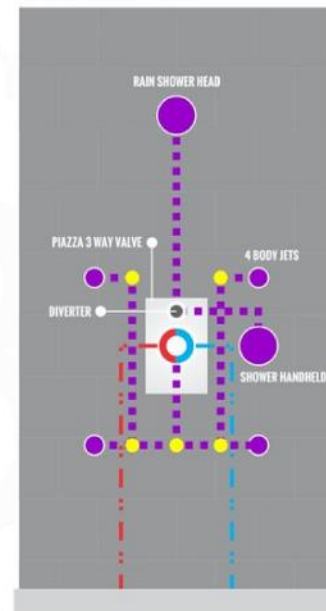

RAIN SHOWER W/HANDHELD

CONFIG.02

RAIN SHOWER W/TUB FILLER

CONFIG.03

RAIN SHOWER W/BODY JETS

- 1 - UPPER END OUTLET PIPE INTERFACE
- 2 - MOUNTING FIXED HOLE
- 3 - DIVERTER
- 4 - HOT WATER PIPE INTERFACE
- 5 - COLD WATER PIPE INTERFACE
- 6 - LOWER END OUTLET INTERFACE

CONFIG.01

RAIN SHOWER W/HANDHELD

CONFIG.02

RAIN SHOWER W/TUB FILLER

CONFIG.03

RAIN SHOWER W/BODY JETS

PIAZZA 3 WAY VALVE (ASV143)

CONFIG.01

RAIN SHOWER W/HANDHELD AND TUB FILLER

CONFIG.02

RAIN SHOWER W/HANDHELD AND MESSAGE BODY JETS

CONFIG.03

RAIN SHOWER W/TUBE FILLER AND MESSAGE BODY JETS

- 1 - UPPER END OUTLET PIPE INTERFACE
- 2 - MOUNTING FIXED HOLE
- 3 - DIVERTER
- 4 - HOT WATER PIPE INTERFACE
- 5 - LOWER END OUTLET INTERFACE
- 6 - HANDHELD SHOWER CONNECTION PORT
- 7 - COLD WATER PIPE INTERFACE

CONFIG.01

RAIN SHOWER W/HANDHELD AND TUB FILLER

CONFIG.02

RAIN SHOWER W/HANDHELD AND MESSAGE BODY JETS

CONFIG.03

RAIN SHOWER W/TUBE FILLER AND MESSAGE BODY JETS