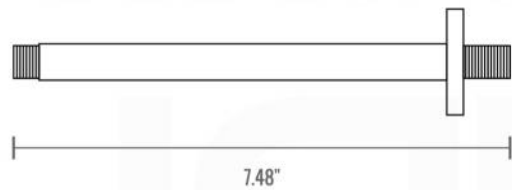

PIAZZA 6" CEILING BAR (ACBS6)

PIAZZA HAND SHOWER SET (AHHS1423)

HAND HELD

PLATE

WATER OUTLET ADAPTOR

FLEXIBLE HOSE

PIAZZA RAIN SHOWER HEAD (ARS200)

PIAZZA TUB FILLER (ASTF147)

PIAZZA 3 WAY VALVE (ASV143)

FRONT VIEW

- 1- UPPER END OUTLET PIPE INTERFACE
- 2- MOUNTING FIXED HOLE
- 3- DIVERTER
- 4- **HOT WATER** PIPE INTERFACE
- 5- LOWER END OUTLET INTERFACE
- 6- HANDHELD SHOWER CONNECTION PORT
- 7- **COLD WATER** PIPE INTERFACE

PROTECTION COVER

TEMPORARILY SEAL CAPS

LEFT VIEW

RIGHT VIEW

THIS LINE ON:
SAME SURFACE AS RAW WALL WHEN SET IN.
CUT TO BE ON SAME SURFACE OF CERAMIC | EXTRA 25MM FOR CERAMIC

PIAZZA 2 WAY VALVE (ASV142)

CONFIG.01