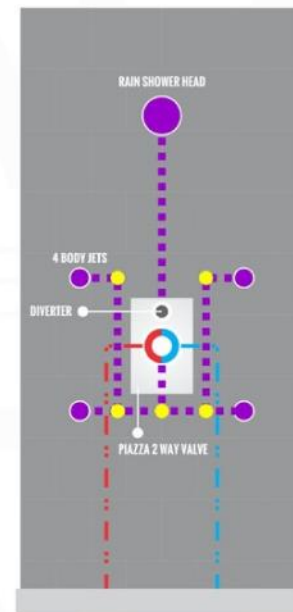

PIAZZA 3 WAY VALVE (ASV143)

FRONT VIEW

- 1- UPPER END OUTLET PIPE INTERFACE
- 2- MOUNTING FIXED HOLE
- 3- DIVERTER
- 4- **HOT WATER** PIPE INTERFACE
- 5- LOWER END OUTLET INTERFACE
- 6- HANDHELD SHOWER CONNECTION PORT
- 7- **COLD WATER** PIPE INTERFACE

RAIN SHOWER W/HANDHELD

CONFIG.02

RAIN SHOWER W/TUB FILLER

CONFIG.03

RAIN SHOWER W/BODY JETS

- 1 - UPPER END OUTLET PIPE INTERFACE
- 2 - MOUNTING FIXED HOLE
- 3 - DIVERTER
- 4 - HOT WATER PIPE INTERFACE
- 5 - COLD WATER PIPE INTERFACE
- 6 - LOWER END OUTLET INTERFACE

CONFIG.01

RAIN SHOWER W/HANDHELD

CONFIG.02

RAIN SHOWER W/TUB FILLER

CONFIG.03

RAIN SHOWER W/BODY JETS

PIAZZA 3 WAY VALVE (ASV143)

CONFIG.01

RAIN SHOWER W/HANDHELD AND TUB FILLER

CONFIG.02

RAIN SHOWER W/HANDHELD AND MESSAGE BODY JETS

CONFIG.03

RAIN SHOWER W/TUBE FILLER AND MESSAGE BODY JETS

- 1 - UPPER END OUTLET PIPE INTERFACE
- 2 - MOUNTING FIXED HOLE
- 3 - DIVERTER
- 4 - HOT WATER PIPE INTERFACE
- 5 - LOWER END OUTLET INTERFACE
- 6 - HANDHELD SHOWER CONNECTION PORT
- 7 - COLD WATER PIPE INTERFACE