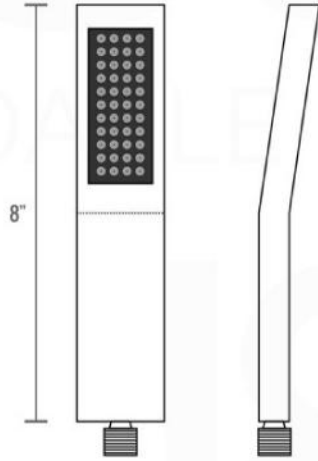

PIAZZA 6" CEILING BAR (ACBS6)

PIAZZA HAND SHOWER SET (AHHS1423)

HAND HELD

PLATE

WATER OUTLET ADAPTOR

FLEXIBLE HOSE

PIAZZA RAIN SHOWER HEAD (ARS200)

PIAZZA TUB FILLER (ASTF147)

PIAZZA 3 WAY VALVE (ASV143)

FRONT VIEW

- 1- UPPER END OUTLET PIPE INTERFACE
- 2- MOUNTING FIXED HOLE
- 3- DIVERTER
- 4- **HOT WATER** PIPE INTERFACE
- 5- LOWER END OUTLET INTERFACE
- 6- HANDHELD SHOWER CONNECTION PORT
- 7- **COLD WATER** PIPE INTERFACE

PROTECTION COVER

TEMPORARILY SEAL CAPS

LEFT VIEW

RIGHT VIEW

THIS LINE ON:
SAME SURFACE AS RAW WALL WHEN SET IN.
CUT TO BE ON SAME SURFACE OF CERAMIC | EXTRA 25MM FOR CERAMIC

PIAZZA 2 WAY VALVE (ASV142)

CONFIG.01