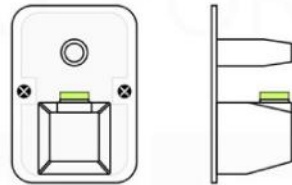

PIAZZA 6" CEILING BAR (ACBS6)

PIAZZA HAND SHOWER SET (AHHS1423)

HAND HELD

PLATE

WATER OUTLET ADAPTOR

FLEXIBLE HOSE

PIAZZA RAIN SHOWER HEAD (ARS200)

PIAZZA TUB FILLER (ASTF147)

PIAZZA 3 WAY VALVE (ASV143)

FRONT VIEW

- 1- UPPER END OUTLET PIPE INTERFACE
- 2- MOUNTING FIXED HOLE
- 3- DIVERTER
- 4- **HOT WATER** PIPE INTERFACE
- 5- LOWER END OUTLET INTERFACE
- 6- HANDHELD SHOWER CONNECTION PORT
- 7- **COLD WATER** PIPE INTERFACE

PROTECTION COVER

TEMPORARILY SEAL CAPS

LEFT VIEW

RIGHT VIEW

THIS LINE ON:
SAME SURFACE AS RAW WALL WHEN SET IN.
CUT TO BE ON SAME SURFACE OF CERAMIC | EXTRA 25MM FOR CERAMIC

PIAZZA 2 WAY VALVE (ASV142)

CONFIG.01