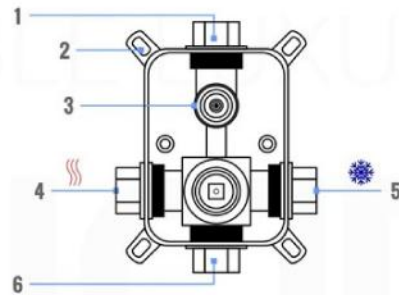

PIAZZA 3 WAY VALVE (ASV143)

FRONT VIEW

- 1- UPPER END OUTLET PIPE INTERFACE
- 2- MOUNTING FIXED HOLE
- 3- DIVERTER
- 4- **HOT WATER** PIPE INTERFACE
- 5- LOWER END OUTLET INTERFACE
- 6- HANDHELD SHOWER CONNECTION PORT
- 7- **COLD WATER** PIPE INTERFACE

PROTECTION COVER

TEMPORARILY SEAL CAPS

LEFT VIEW

RIGHT VIEW

THIS LINE ON:
SAME SURFACE AS RAW WALL WHEN SET IN.
CUT TO BE ON SAME SURFACE OF CERAMIC | EXTRA 25MM FOR CERAMIC

PIAZZA 2 WAY VALVE (ASV142)

CONFIG.01

RAIN SHOWER W/HANDHELD

CONFIG.02

RAIN SHOWER W/TUB FILLER

CONFIG.03

RAIN SHOWER W/BODY JETS

- 1 - UPPER END OUTLET PIPE INTERFACE
- 2 - MOUNTING FIXED HOLE
- 3 - DIVERTER
- 4 - HOT WATER PIPE INTERFACE
- 5 - COLD WATER PIPE INTERFACE
- 6 - LOWER END OUTLET INTERFACE