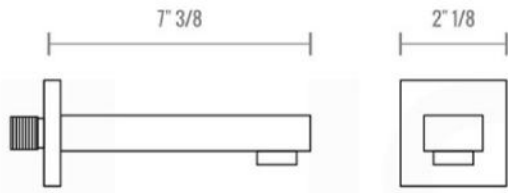

PIAZZA 6" CEILING BAR (ACBS6)

PIAZZA HAND SHOWER SET (AHHS1423)

HAND HELD

PLATE

WATER OUTLET ADAPTOR

FLEXIBLE HOSE

PIAZZA RAIN SHOWER HEAD (ARS200)

PIAZZA TUB FILLER (ASTF147)

PIAZZA 3 WAY VALVE (ASV143)

FRONT VIEW

- 1- UPPER END OUTLET PIPE INTERFACE
- 2- MOUNTING FIXED HOLE
- 3- DIVERTER
- 4- **HOT WATER** PIPE INTERFACE
- 5- LOWER END OUTLET INTERFACE
- 6- HANDHELD SHOWER CONNECTION PORT
- 7- **COLD WATER** PIPE INTERFACE

PROTECTION COVER

TEMPORARILY SEAL CAPS

LEFT VIEW

RIGHT VIEW

THIS LINE ON:
SAME SURFACE AS RAW WALL WHEN SET IN.
CUT TO BE ON SAME SURFACE OF CERAMIC | EXTRA 25MM FOR CERAMIC

PIAZZA 2 WAY VALVE (ASV142)

CONFIG.01