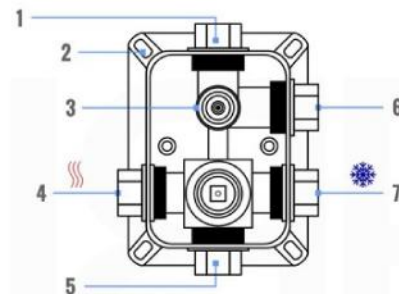

RAIN SHOWER W/HANDHELD

CONFIG.02

RAIN SHOWER W/TUB FILLER

CONFIG.03

RAIN SHOWER W/BODY JETS

- 1 - UPPER END OUTLET PIPE INTERFACE
- 2 - MOUNTING FIXED HOLE
- 3 - DIVERTER
- 4 - HOT WATER PIPE INTERFACE
- 5 - COLD WATER PIPE INTERFACE
- 6 - LOWER END OUTLET INTERFACE

CONFIG.01

RAIN SHOWER W/HANDHELD

CONFIG.02

RAIN SHOWER W/TUB FILLER

CONFIG.03

RAIN SHOWER W/BODY JETS

PIAZZA 3 WAY VALVE (ASV143)

CONFIG.01

RAIN SHOWER W/HANDHELD AND TUB FILLER

CONFIG.02

RAIN SHOWER W/HANDHELD AND MESSAGE BODY JETS

CONFIG.03

RAIN SHOWER W/TUBE FILLER AND MESSAGE BODY JETS

- 1 - UPPER END OUTLET PIPE INTERFACE
- 2 - MOUNTING FIXED HOLE
- 3 - DIVERTER
- 4 - HOT WATER PIPE INTERFACE
- 5 - LOWER END OUTLET INTERFACE
- 6 - HANDHELD SHOWER CONNECTION PORT
- 7 - COLD WATER PIPE INTERFACE