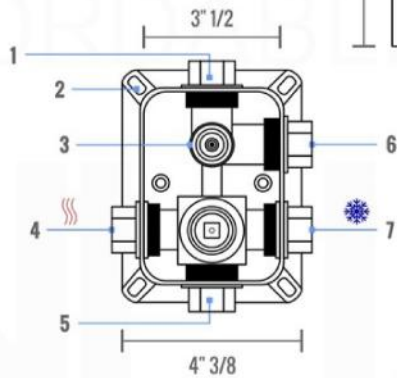

PIAZZA 6" CEILING BAR (ACBS6)

PIAZZA HAND SHOWER SET (AHHS1423)

HAND HELD

PLATE

WATER OUTLET ADAPTOR

FLEXIBLE HOSE

PIAZZA RAIN SHOWER HEAD (ARS200)

PIAZZA TUB FILLER (ASTF147)

PIAZZA 3 WAY VALVE (ASV143)

FRONT VIEW

- 1- UPPER END OUTLET PIPE INTERFACE
- 2- MOUNTING FIXED HOLE
- 3- DIVERTER
- 4- **HOT WATER** PIPE INTERFACE
- 5- LOWER END OUTLET INTERFACE
- 6- HANDHELD SHOWER CONNECTION PORT
- 7- **COLD WATER** PIPE INTERFACE

PROTECTION COVER

TEMPORARILY SEAL CAPS

LEFT VIEW

RIGHT VIEW

THIS LINE ON:
SAME SURFACE AS RAW WALL WHEN SET IN.
CUT TO BE ON SAME SURFACE OF CERAMIC | EXTRA 25MM FOR CERAMIC

PIAZZA 2 WAY VALVE (ASV142)

CONFIG.01

RAIN SHOWER W/HANDHELD AND TUB FILLER

CONFIG.02

RAIN SHOWER W/HANDHELD AND MESSAGE BODY JETS

CONFIG.03

RAIN SHOWER W/TUBE FILLER AND MESSAGE BODY JETS

- 1 - UPPER END OUTLET PIPE INTERFACE
- 2 - MOUNTING FIXED HOLE
- 3 - DIVERTER
- 4 - HOT WATER PIPE INTERFACE
- 5 - LOWER END OUTLET INTERFACE
- 6 - HANDHELD SHOWER CONNECTION PORT
- 7 - COLD WATER PIPE INTERFACE