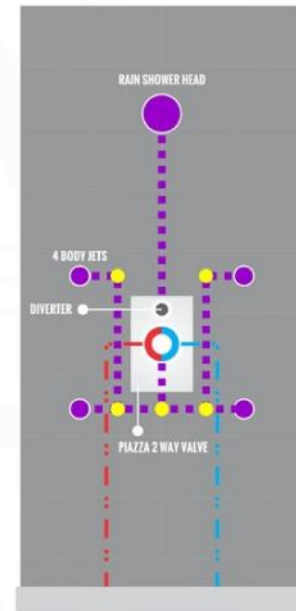

PIAZZA 6" CEILING BAR (ACBS6)

PIAZZA HAND SHOWER SET (AHHS1423)

HAND HELD

PLATE

WATER OUTLET ADAPTOR

FLEXIBLE HOSE

PIAZZA RAIN SHOWER HEAD (ARS200)

PIAZZA 2 WAY VALVE (ASV142)

PIAZZA 2 WAY VALVE (ASV142)

CONFIG.01

RAIN SHOWER W/HANDHELD

CONFIG.02

RAIN SHOWER W/TUB FILLER

CONFIG.03

RAIN SHOWER W/BODY JETS

- 1 - UPPER END OUTLET PIPE INTERFACE
- 2 - MOUNTING FIXED HOLE
- 3 - DIVERTER
- 4 - HOT WATER PIPE INTERFACE
- 5 - COLD WATER PIPE INTERFACE
- 6 - LOWER END OUTLET INTERFACE

CONFIG.01

RAIN SHOWER W/HANDHELD

CONFIG.02

RAIN SHOWER W/TUB FILLER

CONFIG.03

RAIN SHOWER W/BODY JETS

PIAZZA 3 WAY VALVE (ASV143)

CONFIG.01

RAIN SHOWER W/HANDHELD AND TUB FILLER

CONFIG.02

RAIN SHOWER W/HANDHELD AND MESSAGE BODY JETS

CONFIG.03

RAIN SHOWER W/TUBE FILLER AND MESSAGE BODY JETS

- 1 - UPPER END OUTLET PIPE INTERFACE
- 2 - MOUNTING FIXED HOLE
- 3 - DIVERTER
- 4 - HOT WATER PIPE INTERFACE
- 5 - LOWER END OUTLET INTERFACE
- 6 - HANDHELD SHOWER CONNECTION PORT
- 7 - COLD WATER PIPE INTERFACE