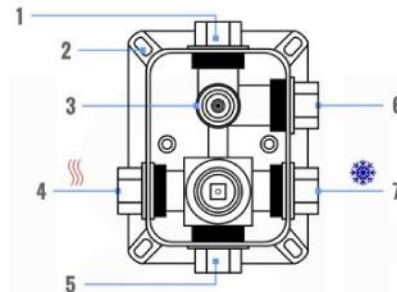

PIAZZA 2 WAY VALVE (ASV142)

CONFIG.01

RAIN SHOWER W/HANDHELD

CONFIG.02

RAIN SHOWER W/TUB FILLER

CONFIG.03

RAIN SHOWER W/BODY JETS

- 1 - UPPER END OUTLET PIPE INTERFACE
- 2 - MOUNTING FIXED HOLE
- 3 - DIVERTER
- 4 - HOT WATER PIPE INTERFACE
- 5 - COLD WATER PIPE INTERFACE
- 6 - LOWER END OUTLET INTERFACE

CONFIG.01

RAIN SHOWER W/HANDHELD

CONFIG.02

RAIN SHOWER W/TUB FILLER

CONFIG.03

RAIN SHOWER W/BODY JETS

PIAZZA 3 WAY VALVE (ASV143)

CONFIG.01

RAIN SHOWER W/HANDHELD AND TUB FILLER

CONFIG.02

RAIN SHOWER W/HANDHELD AND MESSAGE BODY JETS

CONFIG.03

RAIN SHOWER W/TUBE FILLER AND MESSAGE BODY JETS

- 1 - UPPER END OUTLET PIPE INTERFACE
- 2 - MOUNTING FIXED HOLE
- 3 - DIVERTER
- 4 - HOT WATER PIPE INTERFACE
- 5 - LOWER END OUTLET INTERFACE
- 6 - HANDHELD SHOWER CONNECTION PORT
- 7 - COLD WATER PIPE INTERFACE