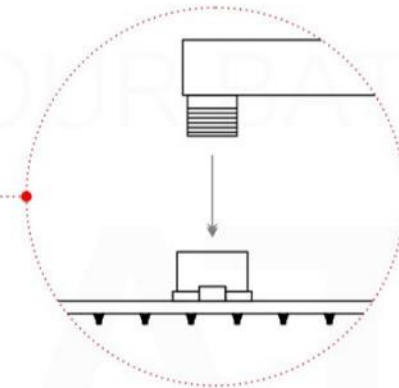

PIAZZA 6" CEILING BAR (ACBS6)

PIAZZA HAND SHOWER SET (AHHS1423)

HAND HELD

PLATE

WATER OUTLET ADAPTOR

FLEXIBLE HOSE

PIAZZA RAIN SHOWER HEAD (ARS200)

PIAZZA 2 WAY VALVE (ASV142)

PIAZZA 2 WAY VALVE (ASV142)

CONFIG.01

RAIN SHOWER W/HANDHELD

CONFIG.02

RAIN SHOWER W/TUB FILLER

CONFIG.03

RAIN SHOWER W/BODY JETS

- 1 - UPPER END OUTLET PIPE INTERFACE
- 2 - MOUNTING FIXED HOLE
- 3 - DIVERTER
- 4 - HOT WATER PIPE INTERFACE
- 5 - COLD WATER PIPE INTERFACE
- 6 - LOWER END OUTLET INTERFACE