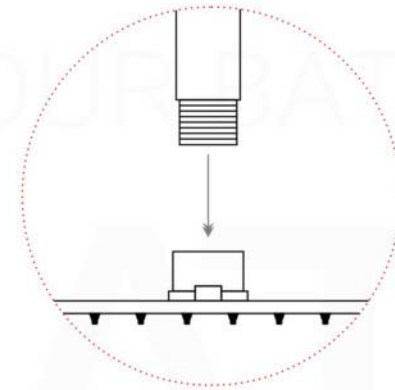

PIAZZA 6" CEILING BAR (ACBS6)

PIAZZA HAND SHOWER SET (AHHS1423)

HAND HELD

PLATE

WATER OUTLET ADAPTOR

FLEXIBLE HOSE

PIAZZA RAIN SHOWER HEAD (ARS200)

PIAZZA 2 WAY VALVE (ASV142)

PIAZZA 2 WAY VALVE (ASV142)

CONFIG.01

RAIN SHOWER W/HANDHELD

CONFIG.02

RAIN SHOWER W/TUB FILLER

CONFIG.03

RAIN SHOWER W/BODY JETS

- 1 - UPPER END OUTLET PIPE INTERFACE
- 2 - MOUNTING FIXED HOLE
- 3 - DIVERTER
- 4 - HOT WATER PIPE INTERFACE
- 5 - COLD WATER PIPE INTERFACE
- 6 - LOWER END OUTLET INTERFACE