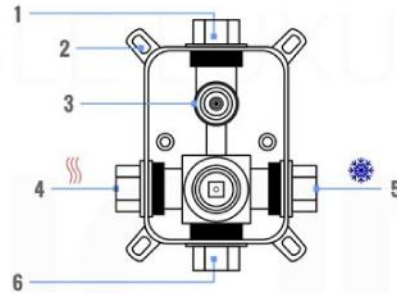

PIAZZA 6" CEILING BAR (ACBS6)

PIAZZA HAND SHOWER SET (AHHS1423)

HAND HELD

PLATE

WATER OUTLET ADAPTOR

FLEXIBLE HOSE

PIAZZA RAIN SHOWER HEAD (ARS200)

PIAZZA 2 WAY VALVE (ASV142)

PIAZZA 2 WAY VALVE (ASV142)

CONFIG.01

RAIN SHOWER W/HANDHELD

CONFIG.02

RAIN SHOWER W/TUB FILLER

CONFIG.03

RAIN SHOWER W/BODY JETS

- 1 - UPPER END OUTLET PIPE INTERFACE
- 2 - MOUNTING FIXED HOLE
- 3 - DIVERTER
- 4 - HOT WATER PIPE INTERFACE
- 5 - COLD WATER PIPE INTERFACE
- 6 - LOWER END OUTLET INTERFACE

CONFIG.01

RAIN SHOWER W/HANDHELD

CONFIG.02

RAIN SHOWER W/TUB FILLER

CONFIG.03

RAIN SHOWER W/BODY JETS

PIAZZA 3 WAY VALVE (ASV143)

CONFIG.01

RAIN SHOWER W/HANDHELD AND TUB FILLER

CONFIG.02

RAIN SHOWER W/HANDHELD AND MESSAGE BODY JETS

CONFIG.03

RAIN SHOWER W/TUBE FILLER AND MESSAGE BODY JETS

- 1 - UPPER END OUTLET PIPE INTERFACE
- 2 - MOUNTING FIXED HOLE
- 3 - DIVERTER
- 4 - HOT WATER PIPE INTERFACE
- 5 - LOWER END OUTLET INTERFACE
- 6 - HANDHELD SHOWER CONNECTION PORT
- 7 - COLD WATER PIPE INTERFACE