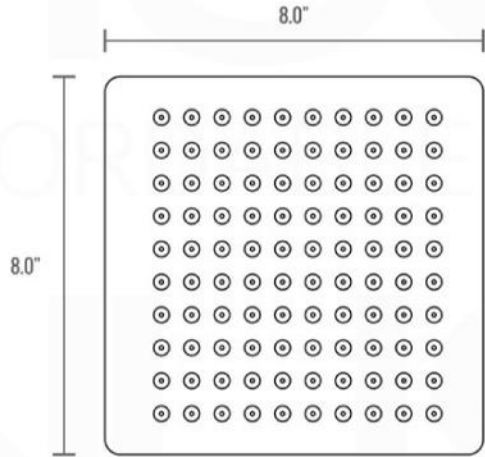

PIAZZA 6" CEILING BAR (ACBS6)

PIAZZA HAND SHOWER SET (AHHS1423)

HAND HELD

PLATE

WATER OUTLET ADAPTOR

FLEXIBLE HOSE

PIAZZA RAIN SHOWER HEAD (ARS200)

PIAZZA 2 WAY VALVE (ASV142)