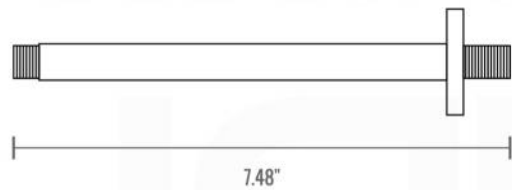

PIAZZA 6" CEILING BAR (ACBS6)

PIAZZA HAND SHOWER SET (AHHS1423)

HAND HELD

PLATE

WATER OUTLET ADAPTOR

FLEXIBLE HOSE

PIAZZA RAIN SHOWER HEAD (ARS200)

PIAZZA 2 WAY VALVE (ASV142)

PIAZZA 2 WAY VALVE (ASV142)

CONFIG.01

RAIN SHOWER W/HANDHELD

CONFIG.02

RAIN SHOWER W/TUB FILLER

CONFIG.03

RAIN SHOWER W/BODY JETS

- 1 - UPPER END OUTLET PIPE INTERFACE
- 2 - MOUNTING FIXED HOLE
- 3 - DIVERTER
- 4 - HOT WATER PIPE INTERFACE
- 5 - COLD WATER PIPE INTERFACE
- 6 - LOWER END OUTLET INTERFACE