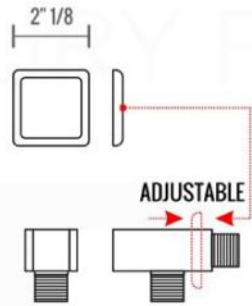

PIAZZA 6" CEILING BAR (ACBS6)

PIAZZA HAND SHOWER SET (AHHS1423)

HAND HELD

PLATE

WATER OUTLET ADAPTOR

FLEXIBLE HOSE

PIAZZA RAIN SHOWER HEAD (ARS200)

PIAZZA 2 WAY VALVE (ASV142)

PIAZZA 2 WAY VALVE (ASV142)

CONFIG.01

RAIN SHOWER W/HANDHELD

CONFIG.02

RAIN SHOWER W/TUB FILLER

CONFIG.03

RAIN SHOWER W/BODY JETS

- 1 - UPPER END OUTLET PIPE INTERFACE
- 2 - MOUNTING FIXED HOLE
- 3 - DIVERTER
- 4 - HOT WATER PIPE INTERFACE
- 5 - COLD WATER PIPE INTERFACE
- 6 - LOWER END OUTLET INTERFACE