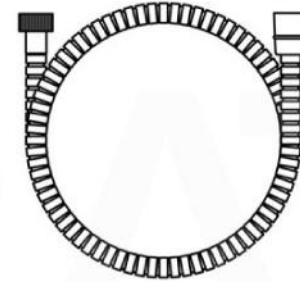

PIAZZA 6" CEILING BAR (ACBS6)

PIAZZA HAND SHOWER SET (AHHS1423)

HAND HELD

PLATE

WATER OUTLET ADAPTOR

FLEXIBLE HOSE

PIAZZA RAIN SHOWER HEAD (ARS200)

PIAZZA 2 WAY VALVE (ASV142)

PIAZZA 2 WAY VALVE (ASV142)

CONFIG.01

RAIN SHOWER W/HANDHELD

CONFIG.02

RAIN SHOWER W/TUB FILLER

CONFIG.03

RAIN SHOWER W/BODY JETS

- 1 - UPPER END OUTLET PIPE INTERFACE
- 2 - MOUNTING FIXED HOLE
- 3 - DIVERTER
- 4 - HOT WATER PIPE INTERFACE
- 5 - COLD WATER PIPE INTERFACE
- 6 - LOWER END OUTLET INTERFACE

CONFIG.01

RAIN SHOWER W/HANDHELD

CONFIG.02

RAIN SHOWER W/TUB FILLER

CONFIG.03

RAIN SHOWER W/BODY JETS

PIAZZA 3 WAY VALVE (ASV143)

CONFIG.01

RAIN SHOWER W/HANDHELD AND TUB FILLER

CONFIG.02

RAIN SHOWER W/HANDHELD AND MESSAGE BODY JETS

CONFIG.03

RAIN SHOWER W/TUBE FILLER AND MESSAGE BODY JETS

- 1 - UPPER END OUTLET PIPE INTERFACE
- 2 - MOUNTING FIXED HOLE
- 3 - DIVERTER
- 4 - HOT WATER PIPE INTERFACE
- 5 - LOWER END OUTLET INTERFACE
- 6 - HANDHELD SHOWER CONNECTION PORT
- 7 - COLD WATER PIPE INTERFACE