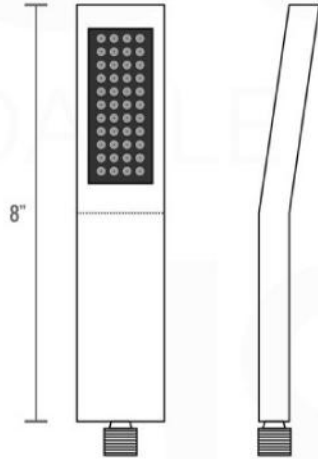

PIAZZA 6" CEILING BAR (ACBS6)

PIAZZA HAND SHOWER SET (AHHS1423)

HAND HELD

PLATE

WATER OUTLET ADAPTOR

FLEXIBLE HOSE

PIAZZA RAIN SHOWER HEAD (ARS200)

PIAZZA 2 WAY VALVE (ASV142)

PIAZZA 2 WAY VALVE (ASV142)

CONFIG.01

RAIN SHOWER W/HANDHELD

CONFIG.02

RAIN SHOWER W/TUB FILLER

CONFIG.03

RAIN SHOWER W/BODY JETS

- 1 - UPPER END OUTLET PIPE INTERFACE
- 2 - MOUNTING FIXED HOLE
- 3 - DIVERTER
- 4 - HOT WATER PIPE INTERFACE
- 5 - COLD WATER PIPE INTERFACE
- 6 - LOWER END OUTLET INTERFACE

RAIN SHOWER W/HANDHELD AND TUB FILLER

CONFIG.02

RAIN SHOWER W/HANDHELD AND MESSAGE BODY JETS

CONFIG.03

RAIN SHOWER W/TUBE FILLER AND MESSAGE BODY JETS

- 1 - UPPER END OUTLET PIPE INTERFACE
- 2 - MOUNTING FIXED HOLE
- 3 - DIVERTER
- 4 - HOT WATER PIPE INTERFACE
- 5 - LOWER END OUTLET INTERFACE
- 6 - HANDHELD SHOWER CONNECTION PORT
- 7 - COLD WATER PIPE INTERFACE