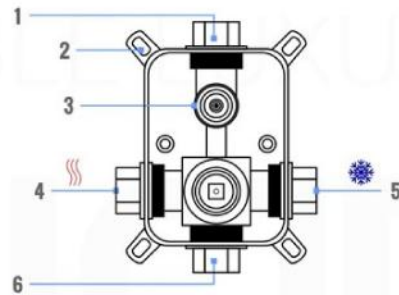

PIAZZA BODY JET (ABBS01)

PIAZZA 6" CEILING BAR (ACBS6)

PIAZZA RAIN SHOWER HEAD (ARS200)

PIAZZA TUB FILLER (ASTF147)

PIAZZA 3 WAY VALVE (ASV143)

FRONT VIEW

- 1- UPPER END OUTLET PIPE INTERFACE
- 2- MOUNTING FIXED HOLE
- 3- DIVERTER
- 4- HOT WATER PIPE INTERFACE
- 5- LOWER END OUTLET INTERFACE
- 6- HANDHELD SHOWER CONNECTION PORT
- 7- COLD WATER PIPE INTERFACE

PROTECTION COVER

LEFT VIEW

RIGHT VIEW

THIS LINE ON:
SAME SURFACE AS RAW WALL WHEN SET IN.
CUT TO BE ON SAME SURFACE OF CERAMIC | EXTRA 25MM FOR CERAMIC

PIAZZA 2 WAY VALVE (ASV142)

CONFIG.01

RAIN SHOWER W/HANDHELD

CONFIG.02

RAIN SHOWER W/TUB FILLER

CONFIG.03

RAIN SHOWER W/BODY JETS

- 1 - UPPER END OUTLET PIPE INTERFACE
- 2 - MOUNTING FIXED HOLE
- 3 - DIVERTER
- 4 - HOT WATER PIPE INTERFACE
- 5 - COLD WATER PIPE INTERFACE
- 6 - LOWER END OUTLET INTERFACE

RAIN SHOWER W/HANDHELD AND TUB FILLER

CONFIG.02

RAIN SHOWER W/HANDHELD AND MESSAGE BODY JETS

CONFIG.03

RAIN SHOWER W/TUBE FILLER AND MESSAGE BODY JETS

- 1 - UPPER END OUTLET PIPE INTERFACE
- 2 - MOUNTING FIXED HOLE
- 3 - DIVERTER
- 4 - HOT WATER PIPE INTERFACE
- 5 - LOWER END OUTLET INTERFACE
- 6 - HANDHELD SHOWER CONNECTION PORT
- 7 - COLD WATER PIPE INTERFACE