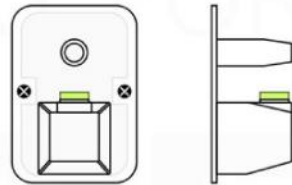

PIAZZA BODY JET (ABBS01)

PIAZZA 6" CEILING BAR (ACBS6)

PIAZZA RAIN SHOWER HEAD (ARS200)

PIAZZA TUB FILLER (ASTF147)

PIAZZA 3 WAY VALVE (ASV143)

FRONT VIEW

- 1- UPPER END OUTLET PIPE INTERFACE
- 2- MOUNTING FIXED HOLE
- 3- DIVERTER
- 4- HOT WATER PIPE INTERFACE
- 5- LOWER END OUTLET INTERFACE
- 6- HANDHELD SHOWER CONNECTION PORT
- 7- COLD WATER PIPE INTERFACE

PROTECTION COVER

LEFT VIEW

RIGHT VIEW

THIS LINE ON:
SAME SURFACE AS RAW WALL WHEN SET IN.
CUT TO BE ON SAME SURFACE OF CERAMIC | EXTRA 25MM FOR CERAMIC

PIAZZA 2 WAY VALVE (ASV142)

CONFIG.01

RAIN SHOWER W/HANDHELD

CONFIG.02

RAIN SHOWER W/TUB FILLER

CONFIG.03

RAIN SHOWER W/BODY JETS

- 1 - UPPER END OUTLET PIPE INTERFACE
- 2 - MOUNTING FIXED HOLE
- 3 - DIVERTER
- 4 - HOT WATER PIPE INTERFACE
- 5 - COLD WATER PIPE INTERFACE
- 6 - LOWER END OUTLET INTERFACE