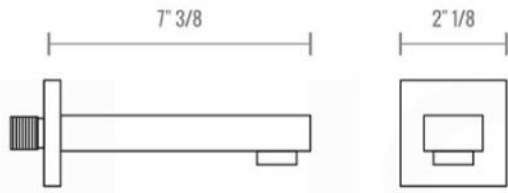

PIAZZA BODY JET (ABBS01)

PIAZZA 6" CEILING BAR (ACBS6)

PIAZZA RAIN SHOWER HEAD (ARS200)

PIAZZA TUB FILLER (ASTF147)

PIAZZA 3 WAY VALVE (ASV143)

FRONT VIEW

- 1- UPPER END OUTLET PIPE INTERFACE
- 2- MOUNTING FIXED HOLE
- 3- DIVERTER
- 4- HOT WATER PIPE INTERFACE
- 5- LOWER END OUTLET INTERFACE
- 6- HANDHELD SHOWER CONNECTION PORT
- 7- COLD WATER PIPE INTERFACE

PROTECTION COVER

LEFT VIEW

RIGHT VIEW

THIS LINE ON:
SAME SURFACE AS RAW WALL WHEN SET IN.
CUT TO BE ON SAME SURFACE OF CERAMIC | EXTRA 25MM FOR CERAMIC

PIAZZA 2 WAY VALVE (ASV142)

CONFIG.01

RAIN SHOWER W/HANDHELD