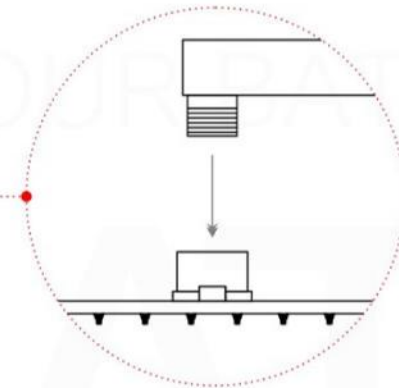

PIAZZA BODY JET (ABBS01)

PIAZZA 6" CEILING BAR (ACBS6)

PIAZZA RAIN SHOWER HEAD (ARS200)

PIAZZA TUB FILLER (ASTF147)

PIAZZA 3 WAY VALVE (ASV143)

FRONT VIEW

- 1- UPPER END OUTLET PIPE INTERFACE
- 2- MOUNTING FIXED HOLE
- 3- DIVERTER
- 4- HOT WATER PIPE INTERFACE
- 5- LOWER END OUTLET INTERFACE
- 6- HANDHELD SHOWER CONNECTION PORT
- 7- COLD WATER PIPE INTERFACE

PROTECTION COVER

LEFT VIEW

RIGHT VIEW

THIS LINE ON:
SAME SURFACE AS RAW WALL WHEN SET IN.
CUT TO BE ON SAME SURFACE OF CERAMIC | EXTRA 25MM FOR CERAMIC

PIAZZA 2 WAY VALVE (ASV142)

CONFIG.01

RAIN SHOWER W/HANDHELD