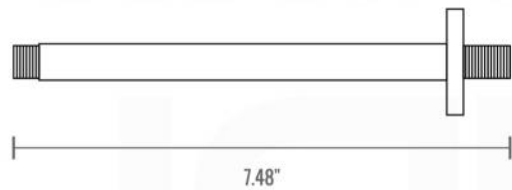

PIAZZA BODY JET (ABBS01)

PIAZZA 6" CEILING BAR (ACBS6)

PIAZZA RAIN SHOWER HEAD (ARS200)

PIAZZA TUB FILLER (ASTF147)

PIAZZA 3 WAY VALVE (ASV143)

FRONT VIEW

- 1- UPPER END OUTLET PIPE INTERFACE
- 2- MOUNTING FIXED HOLE
- 3- DIVERTER
- 4- HOT WATER PIPE INTERFACE
- 5- LOWER END OUTLET INTERFACE
- 6- HANDHELD SHOWER CONNECTION PORT
- 7- COLD WATER PIPE INTERFACE

PROTECTION COVER

LEFT VIEW

RIGHT VIEW

THIS LINE ON:
SAME SURFACE AS RAW WALL WHEN SET IN.
CUT TO BE ON SAME SURFACE OF CERAMIC | EXTRA 25MM FOR CERAMIC

PIAZZA 2 WAY VALVE (ASV142)

CONFIG.01

RAIN SHOWER W/HANDHELD