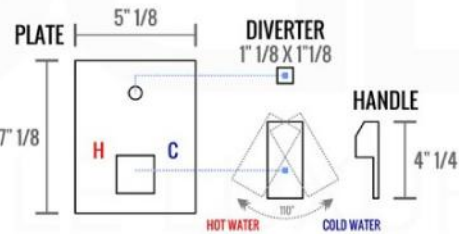

PIAZZA BODY JET (ABBS01)

PIAZZA 6" CEILING BAR (ACBS6)

PIAZZA RAIN SHOWER HEAD (ARS200)

PIAZZA TUB FILLER (ASTF147)

PIAZZA 3 WAY VALVE (ASV143)

FRONT VIEW

- 1- UPPER END OUTLET PIPE INTERFACE
- 2- MOUNTING FIXED HOLE
- 3- DIVERTER
- 4- HOT WATER PIPE INTERFACE
- 5- LOWER END OUTLET INTERFACE
- 6- HANDHELD SHOWER CONNECTION PORT
- 7- COLD WATER PIPE INTERFACE

PROTECTION COVER

LEFT VIEW

RIGHT VIEW

THIS LINE ON:
SAME SURFACE AS RAW WALL WHEN SET IN.
CUT TO BE ON SAME SURFACE OF CERAMIC | EXTRA 25MM FOR CERAMIC

PIAZZA 2 WAY VALVE (ASV142)

CONFIG.01

RAIN SHOWER W/HANDHELD