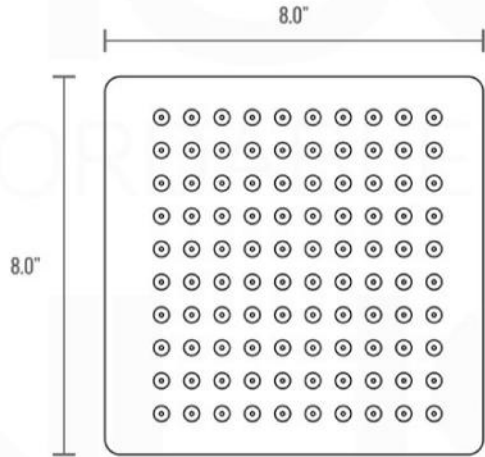

PIAZZA BODY JET (ABBS01)

PIAZZA 6" CEILING BAR (ACBS6)

PIAZZA RAIN SHOWER HEAD (ARS200)

PIAZZA TUB FILLER (ASTF147)

PIAZZA 3 WAY VALVE (ASV143)

FRONT VIEW

- 1- UPPER END OUTLET PIPE INTERFACE
- 2- MOUNTING FIXED HOLE
- 3- DIVERTER
- 4- HOT WATER PIPE INTERFACE
- 5- LOWER END OUTLET INTERFACE
- 6- HANDHELD SHOWER CONNECTION PORT
- 7- COLD WATER PIPE INTERFACE

PROTECTION COVER

LEFT VIEW

RIGHT VIEW

THIS LINE ON:
SAME SURFACE AS RAW WALL WHEN SET IN.
CUT TO BE ON SAME SURFACE OF CERAMIC | EXTRA 25MM FOR CERAMIC

PIAZZA 2 WAY VALVE (ASV142)

CONFIG.01

RAIN SHOWER W/HANDHELD