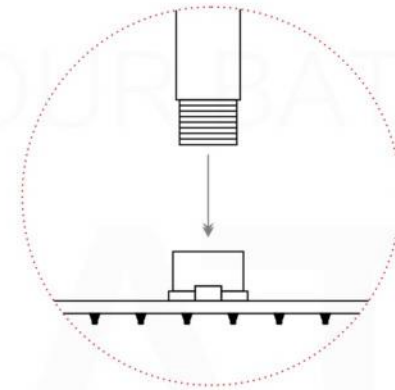

PIAZZA BODY JET (ABBS01)

PIAZZA 6" CEILING BAR (ACBS6)

PIAZZA RAIN SHOWER HEAD (ARS200)

PIAZZA TUB FILLER (ASTF147)

PIAZZA 3 WAY VALVE (ASV143)

FRONT VIEW

- 1- UPPER END OUTLET PIPE INTERFACE
- 2- MOUNTING FIXED HOLE
- 3- DIVERTER
- 4- HOT WATER PIPE INTERFACE
- 5- LOWER END OUTLET INTERFACE
- 6- HANDHELD SHOWER CONNECTION PORT
- 7- COLD WATER PIPE INTERFACE

PROTECTION COVER

LEFT VIEW

RIGHT VIEW

THIS LINE ON:
SAME SURFACE AS RAW WALL WHEN SET IN.
CUT TO BE ON SAME SURFACE OF CERAMIC | EXTRA 25MM FOR CERAMIC

PIAZZA 2 WAY VALVE (ASV142)

CONFIG.01

RAIN SHOWER W/HANDHELD