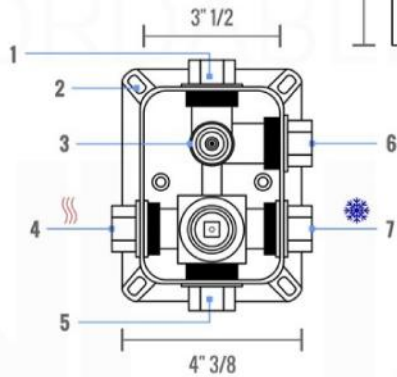

PIAZZA BODY JET (ABBS01)

PIAZZA 6" CEILING BAR (ACBS6)

PIAZZA RAIN SHOWER HEAD (ARS200)

PIAZZA TUB FILLER (ASTF147)

PIAZZA 3 WAY VALVE (ASV143)

FRONT VIEW

- 1- UPPER END OUTLET PIPE INTERFACE
- 2- MOUNTING FIXED HOLE
- 3- DIVERTER
- 4- HOT WATER PIPE INTERFACE
- 5- LOWER END OUTLET INTERFACE
- 6- HANDHELD SHOWER CONNECTION PORT
- 7- COLD WATER PIPE INTERFACE

PROTECTION COVER

LEFT VIEW

RIGHT VIEW

THIS LINE ON:
SAME SURFACE AS RAW WALL WHEN SET IN.
CUT TO BE ON SAME SURFACE OF CERAMIC | EXTRA 25MM FOR CERAMIC

PIAZZA 2 WAY VALVE (ASV142)

CONFIG.01

RAIN SHOWER W/HANDHELD

CONFIG.02

RAIN SHOWER W/TUB FILLER

CONFIG.03

RAIN SHOWER W/BODY JETS

- 1 - UPPER END OUTLET PIPE INTERFACE
- 2 - MOUNTING FIXED HOLE
- 3 - DIVERTER
- 4 - HOT WATER PIPE INTERFACE
- 5 - COLD WATER PIPE INTERFACE
- 6 - LOWER END OUTLET INTERFACE

RAIN SHOWER W/HANDHELD AND TUB FILLER

CONFIG.02

RAIN SHOWER W/HANDHELD AND MESSAGE BODY JETS

CONFIG.03

RAIN SHOWER W/TUBE FILLER AND MESSAGE BODY JETS

- 1 - UPPER END OUTLET PIPE INTERFACE
- 2 - MOUNTING FIXED HOLE
- 3 - DIVERTER
- 4 - HOT WATER PIPE INTERFACE
- 5 - LOWER END OUTLET INTERFACE
- 6 - HANDHELD SHOWER CONNECTION PORT
- 7 - COLD WATER PIPE INTERFACE