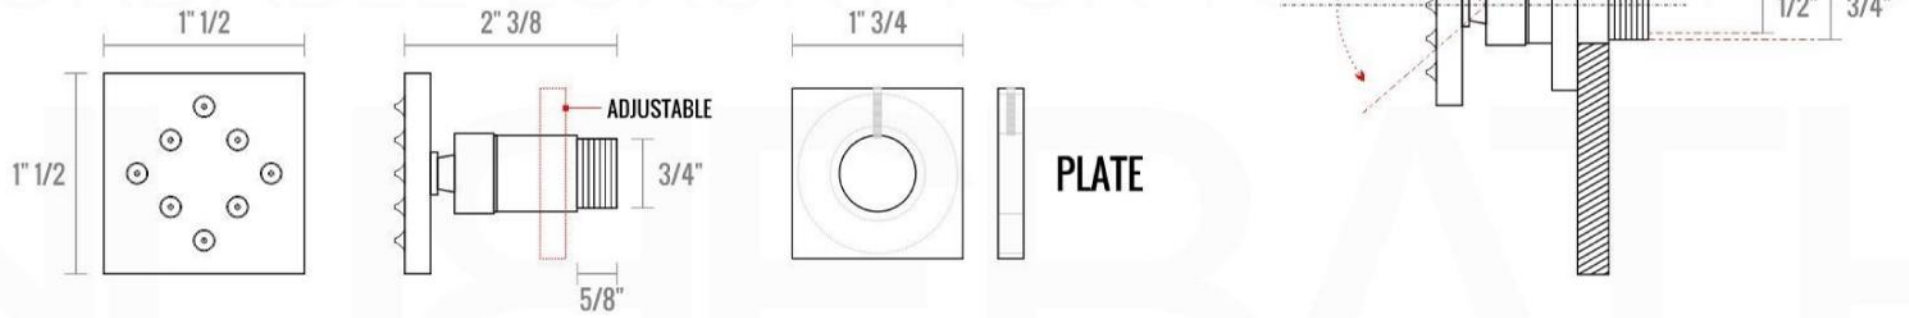

PIAZZA BODY JET (ABBS01)

PIAZZA 6" CEILING BAR (ACBS6)

PIAZZA RAIN SHOWER HEAD (ARS200)

PIAZZA TUB FILLER (ASTF147)

PIAZZA 3 WAY VALVE (ASV143)

FRONT VIEW

- 1- UPPER END OUTLET PIPE INTERFACE
- 2- MOUNTING FIXED HOLE
- 3- DIVERTER
- 4- HOT WATER PIPE INTERFACE
- 5- LOWER END OUTLET INTERFACE
- 6- HANDHELD SHOWER CONNECTION PORT
- 7- COLD WATER PIPE INTERFACE

PROTECTION COVER

LEFT VIEW

RIGHT VIEW

THIS LINE ON:
SAME SURFACE AS RAW WALL WHEN SET IN.
CUT TO BE ON SAME SURFACE OF CERAMIC | EXTRA 25MM FOR CERAMIC

PIAZZA 2 WAY VALVE (ASV142)

CONFIG.01

RAIN SHOWER W/HANDHELD