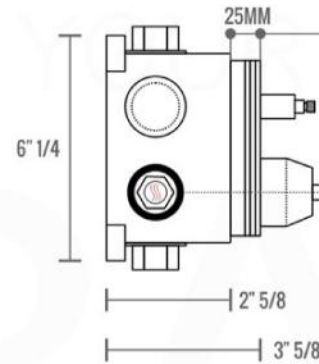

PIAZZA BODY JET (ABBS01)

PIAZZA 6" CEILING BAR (ACBS6)

PIAZZA RAIN SHOWER HEAD (ARS200)

PIAZZA TUB FILLER (ASTF147)

PIAZZA 3 WAY VALVE (ASV143)

FRONT VIEW

- 1- UPPER END OUTLET PIPE INTERFACE
- 2- MOUNTING FIXED HOLE
- 3- DIVERTER
- 4- HOT WATER PIPE INTERFACE
- 5- LOWER END OUTLET INTERFACE
- 6- HANDHELD SHOWER CONNECTION PORT
- 7- COLD WATER PIPE INTERFACE

PROTECTION COVER

LEFT VIEW

RIGHT VIEW

THIS LINE ON:
SAME SURFACE AS RAW WALL WHEN SET IN.
CUT TO BE ON SAME SURFACE OF CERAMIC | EXTRA 25MM FOR CERAMIC

PIAZZA 2 WAY VALVE (ASV142)

CONFIG.01

RAIN SHOWER W/HANDHELD

CONFIG.02

RAIN SHOWER W/TUB FILLER

CONFIG.03

RAIN SHOWER W/BODY JETS

- 1 - UPPER END OUTLET PIPE INTERFACE
- 2 - MOUNTING FIXED HOLE
- 3 - DIVERTER
- 4 - HOT WATER PIPE INTERFACE
- 5 - COLD WATER PIPE INTERFACE
- 6 - LOWER END OUTLET INTERFACE