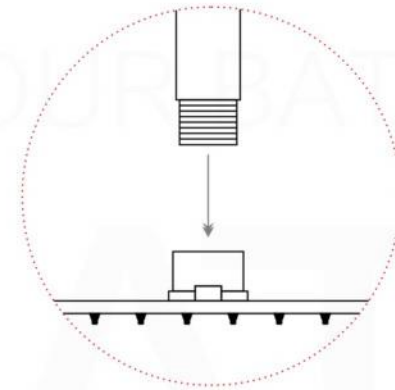

PIAZZA BODY JET (ABBS01)

PIAZZA 6" CEILING BAR (ACBS6)

PIAZZA RAIN SHOWER HEAD (ARS200)

PIAZZA 2 WAY VALVE (ASV142)

PIAZZA 2 WAY VALVE (ASV142)

CONFIG.01

RAIN SHOWER W/HANDHELD

CONFIG.02

RAIN SHOWER W/TUB FILLER

CONFIG.03

RAIN SHOWER W/BODY JETS

- 1 - UPPER END OUTLET PIPE INTERFACE
- 2 - MOUNTING FIXED HOLE
- 3 - DIVERTER
- 4 - HOT WATER PIPE INTERFACE
- 5 - COLD WATER PIPE INTERFACE
- 6 - LOWER END OUTLET INTERFACE