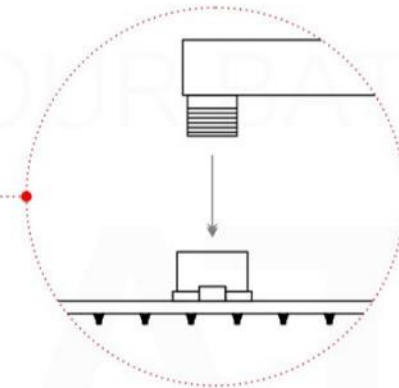

PIAZZA BODY JET (ABBS01)

PIAZZA 6" CEILING BAR (ACBS6)

PIAZZA RAIN SHOWER HEAD (ARS200)

PIAZZA 2 WAY VALVE (ASV142)

PIAZZA 2 WAY VALVE (ASV142)

CONFIG.01

RAIN SHOWER W/HANDHELD

CONFIG.02

RAIN SHOWER W/TUB FILLER

CONFIG.03

RAIN SHOWER W/BODY JETS

- 1 - UPPER END OUTLET PIPE INTERFACE
- 2 - MOUNTING FIXED HOLE
- 3 - DIVERTER
- 4 - HOT WATER PIPE INTERFACE
- 5 - COLD WATER PIPE INTERFACE
- 6 - LOWER END OUTLET INTERFACE