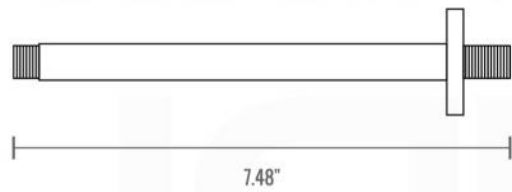

PIAZZA BODY JET (ABBS01)

PIAZZA 6" CEILING BAR (ACBS6)

PIAZZA RAIN SHOWER HEAD (ARS200)

PIAZZA 2 WAY VALVE (ASV142)

PIAZZA 2 WAY VALVE (ASV142)

CONFIG.01

RAIN SHOWER W/HANDHELD

CONFIG.02

RAIN SHOWER W/TUB FILLER

CONFIG.03

RAIN SHOWER W/BODY JETS

- 1 - UPPER END OUTLET PIPE INTERFACE
- 2 - MOUNTING FIXED HOLE
- 3 - DIVERTER
- 4 - HOT WATER PIPE INTERFACE
- 5 - COLD WATER PIPE INTERFACE
- 6 - LOWER END OUTLET INTERFACE