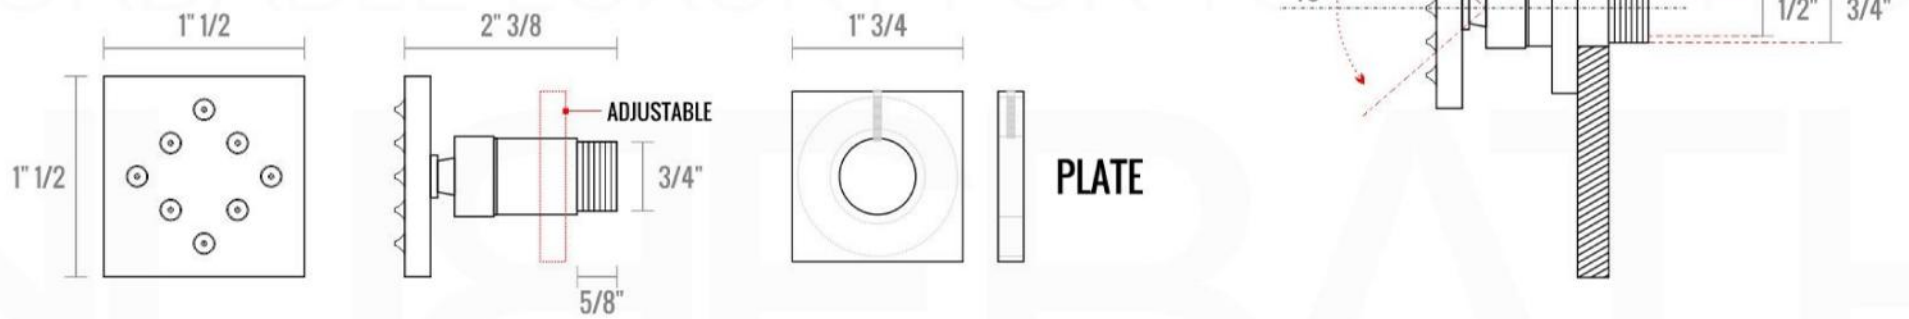

PIAZZA BODY JET (ABBS01)

PIAZZA 6" CEILING BAR (ACBS6)

PIAZZA RAIN SHOWER HEAD (ARS200)

PIAZZA 2 WAY VALVE (ASV142)

PIAZZA 2 WAY VALVE (ASV142)

CONFIG.01

RAIN SHOWER W/HANDHELD

CONFIG.02