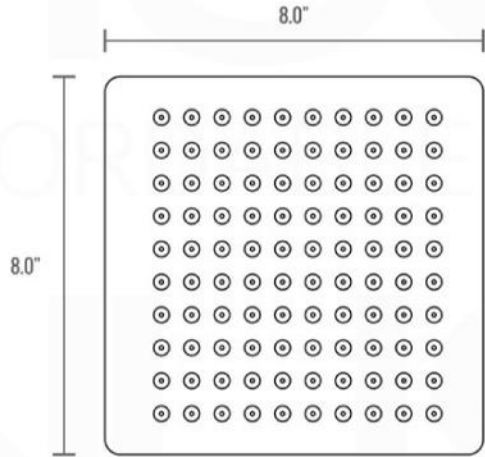

PIAZZA BODY JET (ABBS01)

PIAZZA 6" CEILING BAR (ACBS6)

PIAZZA RAIN SHOWER HEAD (ARS200)

PIAZZA 2 WAY VALVE (ASV142)

PIAZZA 2 WAY VALVE (ASV142)

CONFIG.01

RAIN SHOWER W/HANDHELD

CONFIG.02