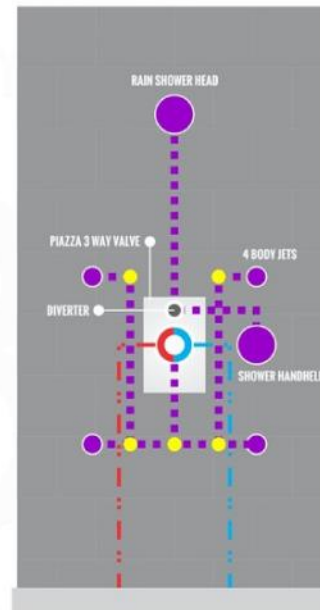

RAIN SHOWER W/TUB FILLER

CONFIG.03

RAIN SHOWER W/BODY JETS

- 1 - UPPER END OUTLET PIPE INTERFACE
- 2 - MOUNTING FIXED HOLE
- 3 - DIVERTER
- 4 - HOT WATER PIPE INTERFACE
- 5 - COLD WATER PIPE INTERFACE
- 6 - LOWER END OUTLET INTERFACE

CONFIG.01

RAIN SHOWER W/HANDHELD

CONFIG.02

RAIN SHOWER W/TUB FILLER

CONFIG.03

RAIN SHOWER W/BODY JETS

PIAZZA 3 WAY VALVE (ASV143)

CONFIG.01

RAIN SHOWER W/HANDHELD AND TUB FILLER

CONFIG.02

RAIN SHOWER W/HANDHELD AND MESSAGE BODY JETS

CONFIG.03

RAIN SHOWER W/TUBE FILLER AND MESSAGE BODY JETS

- 1 - UPPER END OUTLET PIPE INTERFACE
- 2 - MOUNTING FIXED HOLE
- 3 - DIVERTER
- 4 - HOT WATER PIPE INTERFACE
- 5 - LOWER END OUTLET INTERFACE
- 6 - HANDHELD SHOWER CONNECTION PORT
- 7 - COLD WATER PIPE INTERFACE

CONFIG.01

RAIN SHOWER W/HANDHELD AND TUB FILLER

CONFIG.02

RAIN SHOWER W/HANDHELD AND MESSAGE BODY JETS

CONFIG.03

RAIN SHOWER W/TUBE FILLER AND MESSAGE BODY JETS