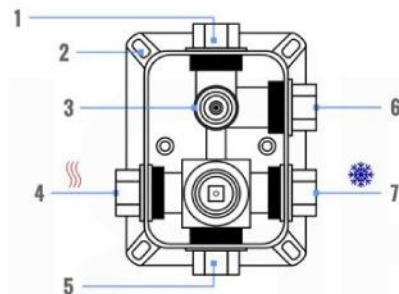

RAIN SHOWER W/TUB FILLER

CONFIG.03

RAIN SHOWER W/BODY JETS

- 1 - UPPER END OUTLET PIPE INTERFACE
- 2 - MOUNTING FIXED HOLE
- 3 - DIVERTER
- 4 - HOT WATER PIPE INTERFACE
- 5 - COLD WATER PIPE INTERFACE
- 6 - LOWER END OUTLET INTERFACE

CONFIG.01

RAIN SHOWER W/HANDHELD

CONFIG.02

RAIN SHOWER W/TUB FILLER

CONFIG.03

RAIN SHOWER W/BODY JETS

PIAZZA 3 WAY VALVE (ASV143)

CONFIG.01

RAIN SHOWER W/HANDHELD AND TUB FILLER

CONFIG.02

RAIN SHOWER W/HANDHELD AND MESSAGE BODY JETS

CONFIG.03

RAIN SHOWER W/TUBE FILLER AND MESSAGE BODY JETS

- 1 - UPPER END OUTLET PIPE INTERFACE
- 2 - MOUNTING FIXED HOLE
- 3 - DIVERTER
- 4 - HOT WATER PIPE INTERFACE
- 5 - LOWER END OUTLET INTERFACE
- 6 - HANDHELD SHOWER CONNECTION PORT
- 7 - COLD WATER PIPE INTERFACE