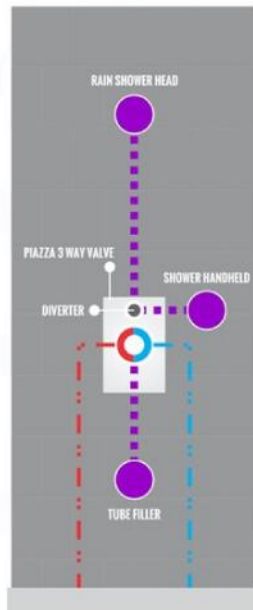

RAIN SHOWER W/TUB FILLER

CONFIG.03

RAIN SHOWER W/BODY JETS

- 1 - UPPER END OUTLET PIPE INTERFACE
- 2 - MOUNTING FIXED HOLE
- 3 - DIVERTER
- 4 - HOT WATER PIPE INTERFACE
- 5 - COLD WATER PIPE INTERFACE
- 6 - LOWER END OUTLET INTERFACE

CONFIG.01

RAIN SHOWER W/HANDHELD

CONFIG.02

RAIN SHOWER W/TUB FILLER

CONFIG.03

RAIN SHOWER W/BODY JETS

PIAZZA 3 WAY VALVE (ASV143)

CONFIG.01

RAIN SHOWER W/HANDHELD AND TUB FILLER

CONFIG.02

RAIN SHOWER W/HANDHELD AND MESSAGE BODY JETS

CONFIG.03

RAIN SHOWER W/TUBE FILLER AND MESSAGE BODY JETS

- 1 - UPPER END OUTLET PIPE INTERFACE
- 2 - MOUNTING FIXED HOLE
- 3 - DIVERTER
- 4 - HOT WATER PIPE INTERFACE
- 5 - LOWER END OUTLET INTERFACE
- 6 - HANDHELD SHOWER CONNECTION PORT
- 7 - COLD WATER PIPE INTERFACE

CONFIG.01

RAIN SHOWER W/HANDHELD AND TUB FILLER

CONFIG.02

RAIN SHOWER W/HANDHELD AND MESSAGE BODY JETS

CONFIG.03

RAIN SHOWER W/TUBE FILLER AND MESSAGE BODY JETS