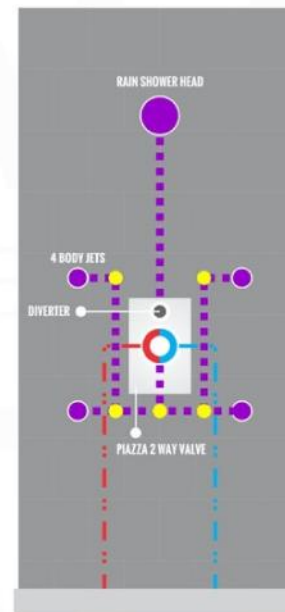

PIAZZA BODY JET (ABBS01)

PIAZZA 6" CEILING BAR (ACBS6)

PIAZZA RAIN SHOWER HEAD (ARS200)

PIAZZA 2 WAY VALVE (ASV142)

PIAZZA 2 WAY VALVE (ASV142)

CONFIG.01

RAIN SHOWER W/HANDHELD

CONFIG.02

RAIN SHOWER W/TUB FILLER

CONFIG.03

RAIN SHOWER W/BODY JETS

- 1 - UPPER END OUTLET PIPE INTERFACE
- 2 - MOUNTING FIXED HOLE
- 3 - DIVERTER
- 4 - HOT WATER PIPE INTERFACE
- 5 - COLD WATER PIPE INTERFACE
- 6 - LOWER END OUTLET INTERFACE

CONFIG.01

RAIN SHOWER W/HANDHELD

CONFIG.02

RAIN SHOWER W/TUB FILLER

CONFIG.03

RAIN SHOWER W/BODY JETS

PIAZZA 3 WAY VALVE (ASV143)

CONFIG.01

RAIN SHOWER W/HANDHELD AND TUB FILLER

CONFIG.02

RAIN SHOWER W/HANDHELD AND MESSAGE BODY JETS

CONFIG.03

RAIN SHOWER W/TUBE FILLER AND MESSAGE BODY JETS

- 1 - UPPER END OUTLET PIPE INTERFACE
- 2 - MOUNTING FIXED HOLE
- 3 - DIVERTER
- 4 - HOT WATER PIPE INTERFACE
- 5 - LOWER END OUTLET INTERFACE
- 6 - HANDHELD SHOWER CONNECTION PORT
- 7 - COLD WATER PIPE INTERFACE