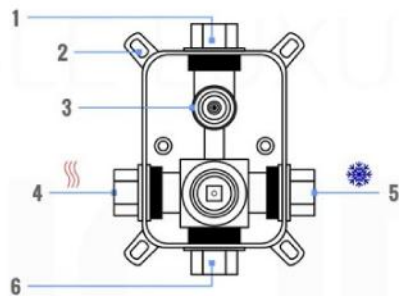

PIAZZA BODY JET (ABBS01)

PIAZZA 6" CEILING BAR (ACBS6)

PIAZZA RAIN SHOWER HEAD (ARS200)

PIAZZA 2 WAY VALVE (ASV142)

PIAZZA 2 WAY VALVE (ASV142)

CONFIG.01

RAIN SHOWER W/HANDHELD

CONFIG.02

RAIN SHOWER W/TUB FILLER

CONFIG.03

RAIN SHOWER W/BODY JETS

- 1 - UPPER END OUTLET PIPE INTERFACE
- 2 - MOUNTING FIXED HOLE
- 3 - DIVERTER
- 4 - HOT WATER PIPE INTERFACE
- 5 - COLD WATER PIPE INTERFACE
- 6 - LOWER END OUTLET INTERFACE

RAIN SHOWER W/HANDHELD AND TUB FILLER

CONFIG.02

RAIN SHOWER W/HANDHELD AND MESSAGE BODY JETS

CONFIG.03

RAIN SHOWER W/TUBE FILLER AND MESSAGE BODY JETS

- 1 - UPPER END OUTLET PIPE INTERFACE
- 2 - MOUNTING FIXED HOLE
- 3 - DIVERTER
- 4 - HOT WATER PIPE INTERFACE
- 5 - LOWER END OUTLET INTERFACE
- 6 - HANDHELD SHOWER CONNECTION PORT
- 7 - COLD WATER PIPE INTERFACE