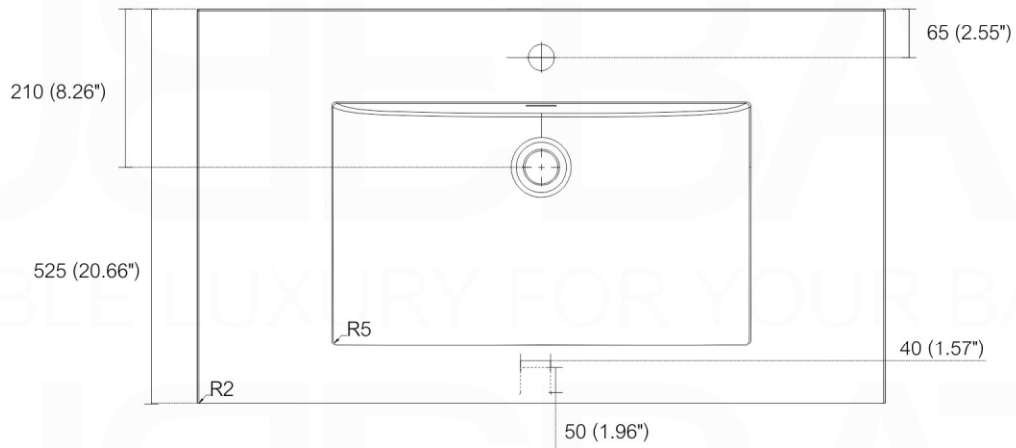

BALLI36

Sink: BN910SINK

Dimensions:	width	depth	height
inches	35.8"	20.66"	21.06"
mm	910	525	535

NOTE: DIMENSIONS AND TECHNICAL DETAILS ARE SUBJECT TO CHANGE WITHOUT NOTICE

. FRONT ELEVATION

. SIDE ELEVATION

. TOP ELEVATION

SQUARE SINK SPAIN 36"

. FRONT ELEVATION

. TOP ELEVATION

. SIDE ELEVATION

INSTALLATION GUIDE

Tools Required for Assembly

How to Install

Wall Preparation

Install 2"x 6" lumber between the wall studs. Desired height: 28".