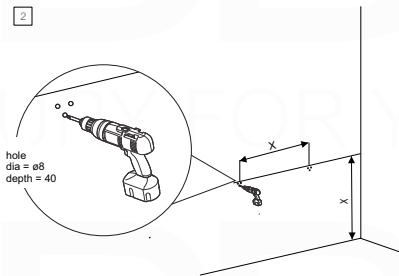

BALLI36

Sink: BN910SINK

Dimensions:	width	depth	height
inches	35.8"	20.66"	21.06"
mm	910	525	535

NOTE: DIMENSIONS AND TECHNICAL DETAILS ARE SUBJECT TO CHANGE WITHOUT NOTICE

. FRONT ELEVATION

. SIDE ELEVATION

. TOP ELEVATION

SQUARE SINK SPAIN 36"

. FRONT ELEVATION

. TOP ELEVATION

. SIDE ELEVATION

INSTALLATION GUIDE

Tools Required for Assembly

How to Install

Wall Preparation

Install 2"x 6" lumber between the wall studs. Desired height: 28".