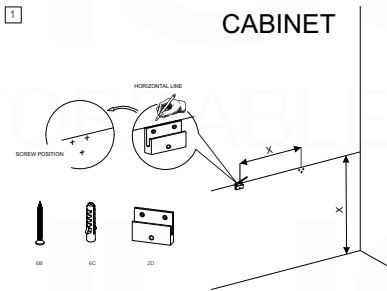

BALLI36

Sink: BN910SINK

Dimensions:	width	depth	height
inches	35.8"	20.66"	21.06"
mm	910	525	535

NOTE: DIMENSIONS AND TECHNICAL DETAILS ARE SUBJECT TO CHANGE WITHOUT NOTICE

. FRONT ELEVATION

. SIDE ELEVATION

. TOP ELEVATION

SQUARE SINK SPAIN 36"

. FRONT ELEVATION

. TOP ELEVATION

. SIDE ELEVATION

INSTALLATION GUIDE

Tools Required for Assembly

How to Install

Wall Preparation

Install 2"x 6" lumber between the wall studs. Desired height: 28".