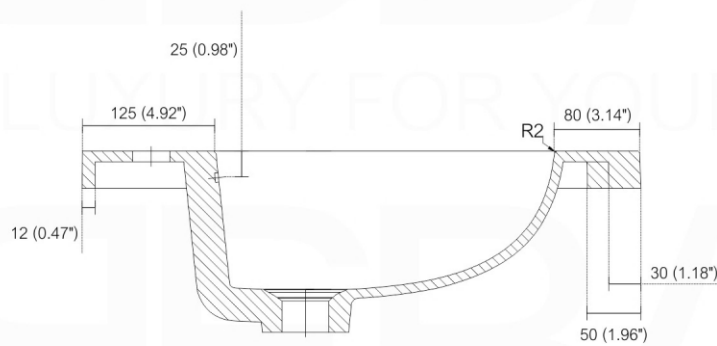

BALLI36

Sink: BN910SINK

Dimensions:	width	depth	height
inches	35.8"	20.66"	21.06"
mm	910	525	535

NOTE: DIMENSIONS AND TECHNICAL DETAILS ARE SUBJECT TO CHANGE WITHOUT NOTICE

. FRONT ELEVATION

. SIDE ELEVATION

. TOP ELEVATION

SQUARE SINK SPAIN 36"

. FRONT ELEVATION

. TOP ELEVATION

. SIDE ELEVATION

INSTALLATION GUIDE

Tools Required for Assembly

How to Install

Wall Preparation

Install 2"x 6" lumber between the wall studs. Desired height: 28".