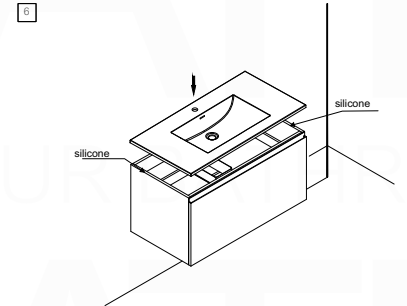

BALLI36

Sink: BN910SINK

Dimensions:	width	depth	height
inches	35.8"	20.66"	21.06"
mm	910	525	535

NOTE: DIMENSIONS AND TECHNICAL DETAILS ARE SUBJECT TO CHANGE WITHOUT NOTICE

. FRONT ELEVATION

. SIDE ELEVATION

. TOP ELEVATION

SQUARE SINK SPAIN 36"

. FRONT ELEVATION

. TOP ELEVATION

. SIDE ELEVATION

INSTALLATION GUIDE

Tools Required for Assembly

How to Install

Wall Preparation

Install 2"x 6" lumber between the wall studs. Desired height: 28".