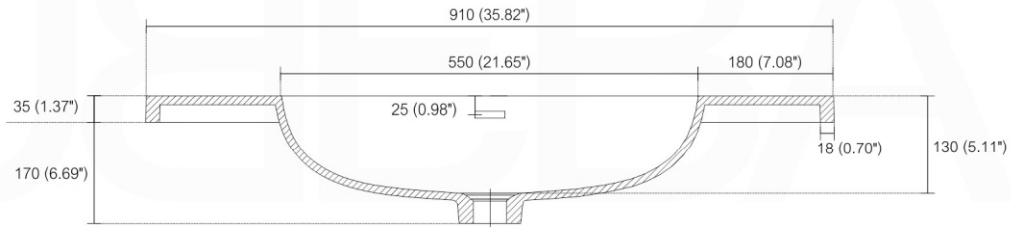

BALLI36

Sink: BN910SINK

Dimensions:	width	depth	height
inches	35.8"	20.66"	21.06"
mm	910	525	535

NOTE: DIMENSIONS AND TECHNICAL DETAILS ARE SUBJECT TO CHANGE WITHOUT NOTICE

. FRONT ELEVATION

. SIDE ELEVATION

. TOP ELEVATION

SQUARE SINK SPAIN 36"

. FRONT ELEVATION

. TOP ELEVATION

. SIDE ELEVATION

INSTALLATION GUIDE

Tools Required for Assembly

How to Install

Wall Preparation

Install 2"x 6" lumber between the wall studs. Desired height: 28".