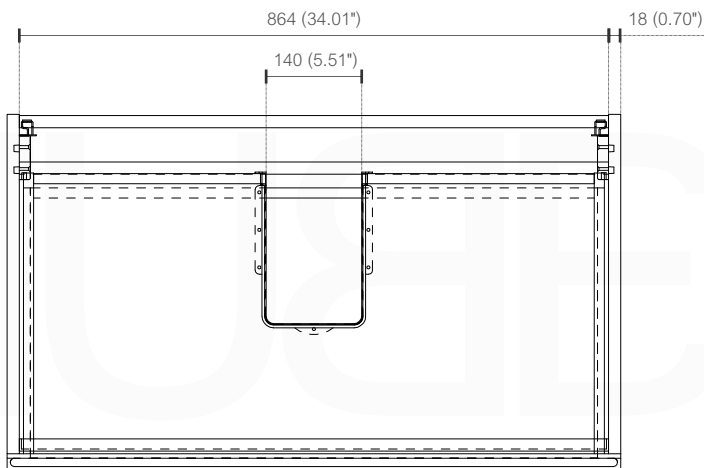

BALLI36

Sink: BN910SINK

Dimensions:	width	depth	height
inches	35.8"	20.66"	21.06"
mm	910	525	535

NOTE: DIMENSIONS AND TECHNICAL DETAILS ARE SUBJECT TO CHANGE WITHOUT NOTICE

. FRONT ELEVATION

. SIDE ELEVATION

. TOP ELEVATION

SQUARE SINK SPAIN 36"

. FRONT ELEVATION

. TOP ELEVATION

. SIDE ELEVATION

INSTALLATION GUIDE

Tools Required for Assembly

How to Install

Wall Preparation

Install 2"x 6" lumber between the wall studs. Desired height: 28".