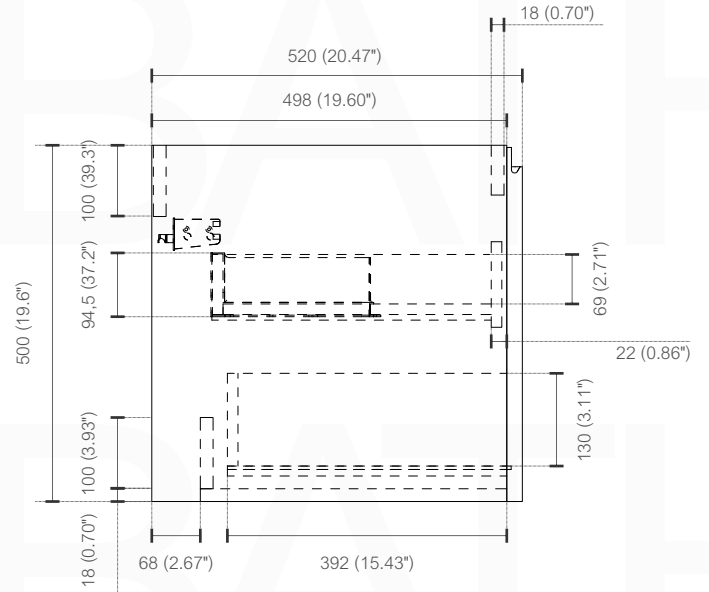

BALLI36

Sink: BN910SINK

Dimensions:	width	depth	height
inches	35.8"	20.66"	21.06"
mm	910	525	535

NOTE: DIMENSIONS AND TECHNICAL DETAILS ARE SUBJECT TO CHANGE WITHOUT NOTICE

. FRONT ELEVATION

. SIDE ELEVATION

. TOP ELEVATION

SQUARE SINK SPAIN 36"

. FRONT ELEVATION

. TOP ELEVATION

. SIDE ELEVATION

INSTALLATION GUIDE

Tools Required for Assembly

How to Install

Wall Preparation

Install 2"x 6" lumber between the wall studs. Desired height: 28".