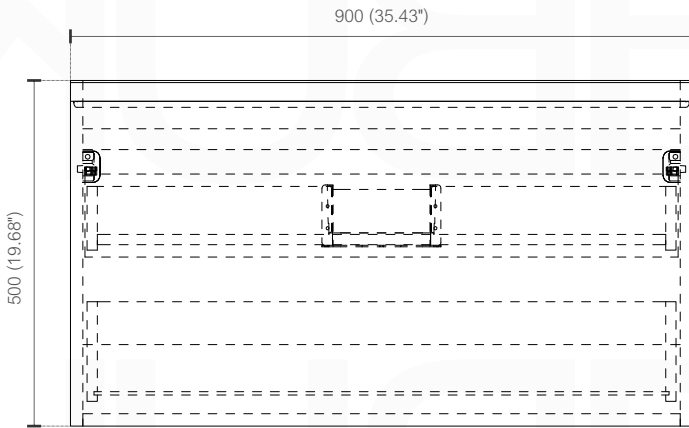

BALLI36

Sink: BN910SINK

Dimensions:	width	depth	height
inches	35.8"	20.66"	21.06"
mm	910	525	535

NOTE: DIMENSIONS AND TECHNICAL DETAILS ARE SUBJECT TO CHANGE WITHOUT NOTICE

. FRONT ELEVATION

. SIDE ELEVATION

. TOP ELEVATION

SQUARE SINK SPAIN 36"

. FRONT ELEVATION

. TOP ELEVATION

. SIDE ELEVATION

INSTALLATION GUIDE

Tools Required for Assembly

How to Install

Wall Preparation

Install 2"x 6" lumber between the wall studs. Desired height: 28".