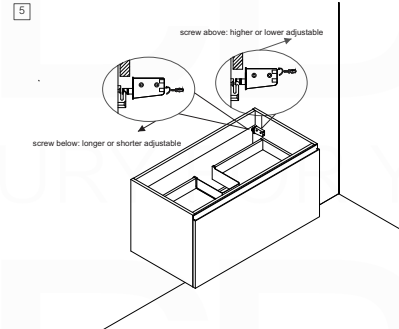

BALLI36

Sink: BN910SINK

Dimensions:	width	depth	height
inches	35.8"	20.66"	21.06"
mm	910	525	535

NOTE: DIMENSIONS AND TECHNICAL DETAILS ARE SUBJECT TO CHANGE WITHOUT NOTICE

. FRONT ELEVATION

. SIDE ELEVATION

. TOP ELEVATION

SQUARE SINK SPAIN 36"

. FRONT ELEVATION

. TOP ELEVATION

. SIDE ELEVATION

INSTALLATION GUIDE

Tools Required for Assembly

How to Install

Wall Preparation

Install 2"x 6" lumber between the wall studs. Desired height: 28".