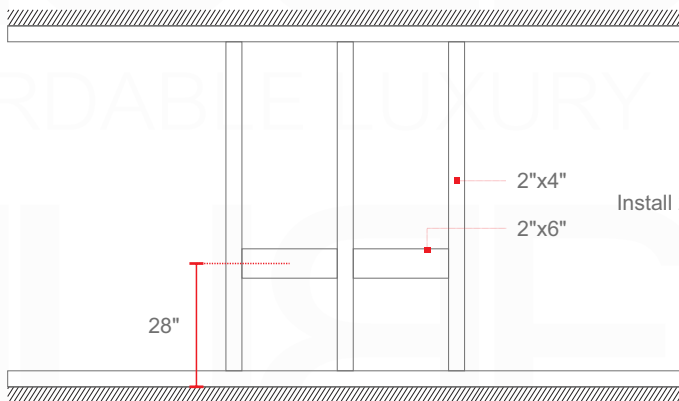

BALLI36

Sink: BN910SINK

Dimensions:	width	depth	height
inches	35.8"	20.66"	21.06"
mm	910	525	535

NOTE: DIMENSIONS AND TECHNICAL DETAILS ARE SUBJECT TO CHANGE WITHOUT NOTICE

. FRONT ELEVATION

. SIDE ELEVATION

. TOP ELEVATION

SQUARE SINK SPAIN 36"

. FRONT ELEVATION

. TOP ELEVATION

. SIDE ELEVATION

INSTALLATION GUIDE

Tools Required for Assembly

How to Install

Wall Preparation

Install 2"x 6" lumber between the wall studs. Desired height: 28".