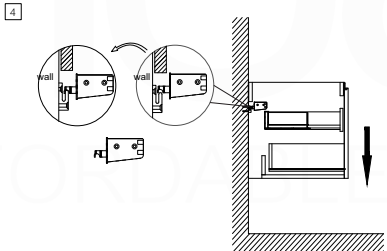

BALLI36

Sink: BN910SINK

Dimensions:	width	depth	height
inches	35.8"	20.66"	21.06"
mm	910	525	535

NOTE: DIMENSIONS AND TECHNICAL DETAILS ARE SUBJECT TO CHANGE WITHOUT NOTICE

. FRONT ELEVATION

. SIDE ELEVATION

. TOP ELEVATION

SQUARE SINK SPAIN 36"

. FRONT ELEVATION

. TOP ELEVATION

. SIDE ELEVATION

INSTALLATION GUIDE

Tools Required for Assembly

How to Install

Wall Preparation

Install 2"x 6" lumber between the wall studs. Desired height: 28".