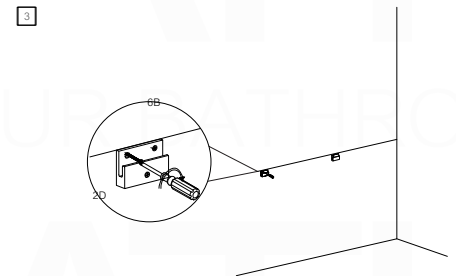

BALLI36

Sink: BN910SINK

Dimensions:	width	depth	height
inches	35.8"	20.66"	21.06"
mm	910	525	535

NOTE: DIMENSIONS AND TECHNICAL DETAILS ARE SUBJECT TO CHANGE WITHOUT NOTICE

. FRONT ELEVATION

. SIDE ELEVATION

. TOP ELEVATION

SQUARE SINK SPAIN 36"

. FRONT ELEVATION

. TOP ELEVATION

. SIDE ELEVATION

INSTALLATION GUIDE

Tools Required for Assembly

How to Install

Wall Preparation

Install 2"x 6" lumber between the wall studs. Desired height: 28".