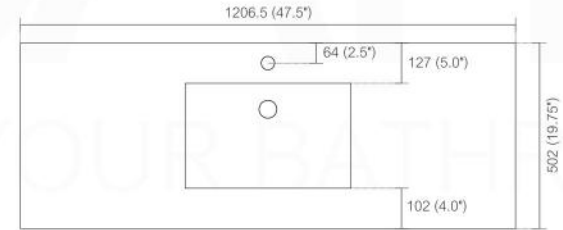

# ANZIANO 48" SINGLE SINK BATHROOM VANITY - SKU# ASL1548S

**Discription:**

18mm Thick MDO Construction Console w/ Two Doors and Nine Drawers  
 Integrated European Soft-Closing hardware  
 Pure White Quartz Counter Top  
 Hydraulic Hinges (more durable than spring activated)  
 Open back, w/ 3.5" clearance behind drawers for easy plumbing access  
 Matching Mirrors Available

**FRONT ELEVATION**

**SIDE ELEVATION**

**SINK CUT OUT OPENING**  
 400 (15.75"W) x 273 (10.75"D)

**ELEVATION**

**. Adjustments**

The options for height adjustment depend on the type of base plate. All adjustments can be made independent of one another.

For depth adjustment, select base plates have worm gear adjustment access through the hinge arm.

**. Reveal**

The reveal (R) is the distance required between two doors or between the door and side wall of the cabinet to allow sufficient space for opening the door. The required reveal width (R) depends on the thickness of the door. Most cabinet makers prefer a reveal (R) of between 3mm and 6mm.

Dimensions:	width	depth	height
inches	46.5"	19.25"	34.5"
mm	1181	489	875

NOTE: DIMENSIONS AND TECHNICAL DETAILS ARE SUBJECT TO CHANGE WITHOUT NOTICE

All rights reserved. The authors retain all copyrights in any text, graphic images and photos in this book. No part of this publication may be reproduced or transmitted in any form or by any means, electronic or mechanical, including photocopying, recording, or any information storage and retrieval system, without permission in writing from the authors.