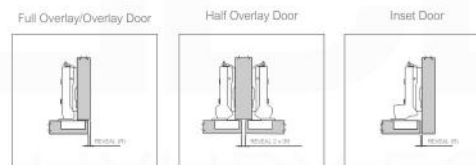

**FRONT ELEVATION**

**SIDE ELEVATION**

**SINK CUT OUT OPENING**  
 400 (15.75"W) x 273 (10.75"D)

**ELEVATION**

**. Adjustments**

The options for height adjustment depend on the type of base plate. All adjustments can be made independent of one another.

For depth adjustment, select base plates have worm gear adjustment access through the hinge arm.

**Adjustments**

The options for height adjustment depend on the type of base plate. All adjustments can be made independent of one another.

For depth adjustment, select base plates have worm gear adjustment access through the hinge arm.

**. Reveal**

The reveal (R) is the distance required between two doors or between the door and side wall of the cabinet to allow sufficient space for opening the door. The required reveal width (R) depends on the thickness of the door. Most cabinet makers prefer a reveal (R) of between 3mm and 6mm.

Dimensions:	width	depth	height
inches	46.5"	19.25"	34.5"
mm	1181	489	875

NOTE: DIMENSIONS AND TECHNICAL DETAILS ARE SUBJECT TO CHANGE WITHOUT NOTICE

All rights reserved. The authors retain all copyrights in any text, graphic images and photos in this book. No part of this publication may be reproduced or transmitted in any form or by any means, electronic or mechanical, including photocopying, recording, or any information storage and retrieval system, without permission in writing from the authors.