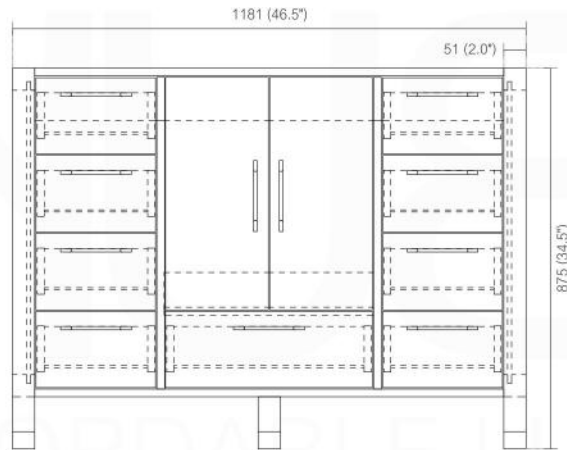

# ANZIANO 48" SINGLE SINK BATHROOM VANITY - SKU# ASL1548S

**Discription:**

18mm Thick MDO Construction Console w/ Two Doors and Nine Drawers  
 Integrated European Soft-Closing hardware  
 Pure White Quartz Counter Top  
 Hydraulic Hinges (more durable than spring activated)  
 Open back, w/ 3.5" clearance behind drawers for easy plumbing access  
 Matching Mirrors Available

**FRONT ELEVATION**

**SIDE ELEVATION**

**SINK CUT OUT OPENING**  
 400 (15.75"W) x 273 (10.75"D)

**ELEVATION**

**. Adjustments**

The options for height adjustment depend on the type of base plate. All adjustments can be made independent of one another.

For depth adjustment, select base plates have worm gear adjustment access through the hinge arm.

**. Reveal**

The reveal (R) is the distance required between two doors or between the door and side wall of the cabinet to allow sufficient space for opening the door. The required reveal width (R) depends on the thickness of the door. Most cabinet makers prefer a reveal (R) of between 3mm and 6mm.

Dimensions:	width	depth	height
inches	46.5"	19.25"	34.5"
mm	1181	489	875

NOTE: DIMENSIONS AND TECHNICAL DETAILS ARE SUBJECT TO CHANGE WITHOUT NOTICE

All rights reserved. The authors retain all copyrights in any text, graphic images and photos in this book. No part of this publication may be reproduced or transmitted in any form or by any means, electronic or mechanical, including photocopying, recording, or any information storage and retrieval system, without permission in writing from the authors.