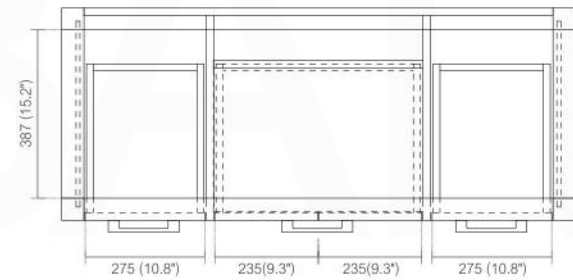

**FRONT ELEVATION**

**SIDE ELEVATION**

**SINK CUT OUT OPENING**  
 400 (15.75"W) x 273 (10.75"D)

**ELEVATION**

**. Adjustments**

The options for height adjustment depend on the type of base plate. All adjustments can be made independent of one another.

For depth adjustment, select base plates have worm gear adjustment access through the hinge arm.

**Adjustments**

The options for height adjustment depend on the type of base plate. All adjustments can be made independent of one another.

For depth adjustment, select base plates have worm gear adjustment access through the hinge arm.

**. Reveal**

The reveal (R) is the distance required between two doors or between the door and side wall of the cabinet to allow sufficient space for opening the door. The required reveal width (R) depends on the thickness of the door. Most cabinet makers prefer a reveal (R) of between 3mm and 6mm.

Dimensions:	width	depth	height
inches	46.5"	19.25"	34.5"
mm	1181	489	875

NOTE: DIMENSIONS AND TECHNICAL DETAILS ARE SUBJECT TO CHANGE WITHOUT NOTICE

All rights reserved. The authors retain all copyrights in any text, graphic images and photos in this book. No part of this publication may be reproduced or transmitted in any form or by any means, electronic or mechanical, including photocopying, recording, or any information storage and retrieval system, without permission in writing from the authors.