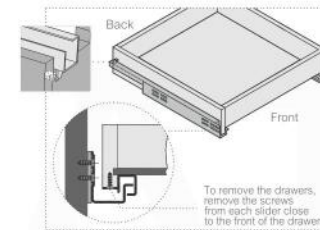

**FRONT ELEVATION**

**SIDE ELEVATION**

**SINK CUT OUT OPENING**  
 400 (15.75"W) x 273 (10.75"D)

**ELEVATION**

**. Adjustments**

The options for height adjustment depend on the type of base plate. All adjustments can be made independent of one another.

For depth adjustment, select base plates have worm gear adjustment access through the hinge arm.

**Adjustments**

The options for height adjustment depend on the type of base plate. All adjustments can be made independent of one another.

For depth adjustment, select base plates have worm gear adjustment access through the hinge arm.

**. Reveal**

The reveal (R) is the distance required between two doors or between the door and side wall of the cabinet to allow sufficient space for opening the door. The required reveal width (R) depends on the thickness of the door. Most cabinet makers prefer a reveal (R) of between 3mm and 6mm.

Dimensions:	width	depth	height
inches	46.5"	19.25"	34.5"
mm	1181	489	875

NOTE: DIMENSIONS AND TECHNICAL DETAILS ARE SUBJECT TO CHANGE WITHOUT NOTICE

All rights reserved. The authors retain all copyrights in any text, graphic images and photos in this book. No part of this publication may be reproduced or transmitted in any form or by any means, electronic or mechanical, including photocopying, recording, or any information storage and retrieval system, without permission in writing from the authors.