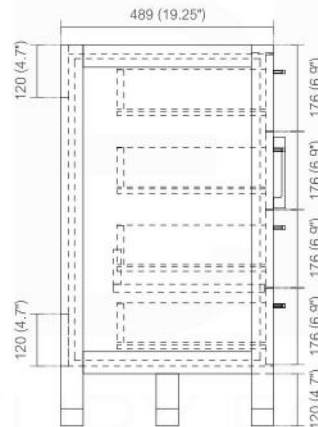

# ANZIANO 48" SINGLE SINK BATHROOM VANITY - SKU# ASL1548S

**Discription:**

18mm Thick MDO Construction Console w/ Two Doors and Nine Drawers  
 Integrated European Soft-Closing hardware  
 Pure White Quartz Counter Top  
 Hydraulic Hinges (more durable than spring activated)  
 Open back, w/ 3.5" clearance behind drawers for easy plumbing access  
 Matching Mirrors Available

**FRONT ELEVATION**

**SIDE ELEVATION**

**SINK CUT OUT OPENING**  
 400 (15.75"W) x 273 (10.75"D)

**ELEVATION**

**. Adjustments**

The options for height adjustment depend on the type of base plate. All adjustments can be made independent of one another.

For depth adjustment, select base plates have worm gear adjustment access through the hinge arm.

**. Reveal**

The reveal (R) is the distance required between two doors or between the door and side wall of the cabinet to allow sufficient space for opening the door. The required reveal width (R) depends on the thickness of the door. Most cabinet makers prefer a reveal (R) of between 3mm and 6mm.

Dimensions:	width	depth	height
inches	46.5"	19.25"	34.5"
mm	1181	489	875

NOTE: DIMENSIONS AND TECHNICAL DETAILS ARE SUBJECT TO CHANGE WITHOUT NOTICE

All rights reserved. The authors retain all copyrights in any text, graphic images and photos in this book. No part of this publication may be reproduced or transmitted in any form or by any means, electronic or mechanical, including photocopying, recording, or any information storage and retrieval system, without permission in writing from the authors.