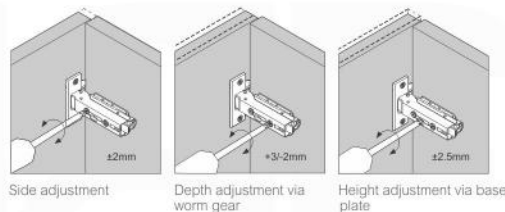

**FRONT ELEVATION**

**SIDE ELEVATION**

**SINK CUT OUT OPENING**  
 400 (15.75"W) x 273 (10.75"D)

**ELEVATION**

**. Adjustments**

The options for height adjustment depend on the type of base plate. All adjustments can be made independent of one another.

For depth adjustment, select base plates have worm gear adjustment access through the hinge arm.

**Adjustments**

The options for height adjustment depend on the type of base plate. All adjustments can be made independent of one another.

For depth adjustment, select base plates have worm gear adjustment access through the hinge arm.

**. Reveal**

The reveal (R) is the distance required between two doors or between the door and side wall of the cabinet to allow sufficient space for opening the door. The required reveal width (R) depends on the thickness of the door. Most cabinet makers prefer a reveal (R) of between 3mm and 6mm.

Dimensions:	width	depth	height
inches	46.5"	19.25"	34.5"
mm	1181	489	875

NOTE: DIMENSIONS AND TECHNICAL DETAILS ARE SUBJECT TO CHANGE WITHOUT NOTICE

All rights reserved. The authors retain all copyrights in any text, graphic images and photos in this book. No part of this publication may be reproduced or transmitted in any form or by any means, electronic or mechanical, including photocopying, recording, or any information storage and retrieval system, without permission in writing from the authors.