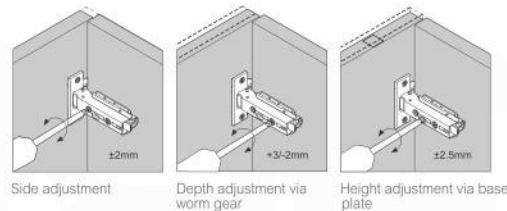

ASL1536L

Also available with left side drawers

FRONT ELEVATION

SIDE ELEVATION

ELEVATION

SINK CUT OUT OPENING
400 (15.75"W) x 273 (10.75"D)

. Adjustments

The options for height adjustment depend on the type of base plate. All adjustments can be made independent of one another.

For depth adjustment, select base plates have worm gear adjustment access through the hinge arm.

. Reveal

The reveal (R) is the distance required between two doors or between the door and side wall of the cabinet to allow sufficient space for opening the door. The required reveal width (R) depends on the thickness of the door. Most cabinet makers prefer a reveal (R) of between 3mm and 6mm.

Adjustments

The options for height adjustment depend on the type of base plate. All adjustments can be made independent of one another.

For depth adjustment, select base plates have worm gear adjustment access through the hinge arm.

Dimensions:	width	depth	height
inches	34.75"	19.25"	34.5"
mm	883	489	875

NOTE: DIMENSIONS AND TECHNICAL DETAILS ARE SUBJECT TO CHANGE WITHOUT NOTICE

All rights reserved. The authors retain all copyrights in any text, graphic images and photos in this book. No part of this publication may be reproduced or transmitted in any form or by any means, electronic or mechanical, including photocopying, recording, or any information storage and retrieval system, without permission in writing from the authors.