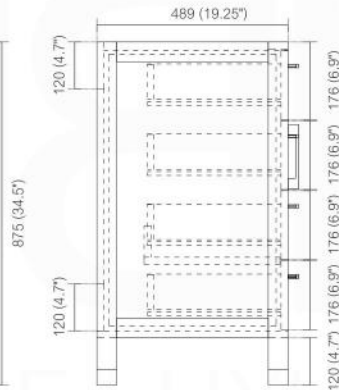

ANZIANO 36" BATHROOM VANITY - SKU# ASL1536

Discription:

- 18mm Thick MDO Construction Console w/ Two Doors and Five Drawers
- Integrated European Soft-Closing hardware
- Pure White Quartz Counter Top
- Hydraulic Hinges (more durable than spring activated)
- Open back, w/ 3.5" clearance behind drawers for easy plumbing access
- Matching Mirrors Available

ASL1536L

Also available with left side drawers

FRONT ELEVATION

SIDE ELEVATION

ELEVATION

SINK CUT OUT OPENING
400 (15.75"W) x 273 (10.75"D)

. Adjustments

The options for height adjustment depend on the type of base plate. All adjustments can be made independent of one another.

For depth adjustment, select base plates have worm gear adjustment access through the hinge arm.

. Reveal

The reveal (R) is the distance required between two doors or between the door and side wall of the cabinet to allow sufficient space for opening the door. The required reveal width (R) depends on the thickness of the door. Most cabinet makers prefer a reveal (R) of between 3mm and 6mm.

Dimensions:	width	depth	height
inches	34.75"	19.25"	34.5"
mm	883	489	875

NOTE: DIMENSIONS AND TECHNICAL DETAILS ARE SUBJECT TO CHANGE WITHOUT NOTICE

All rights reserved. The authors retain all copyrights in any text, graphic images and photos in this book. No part of this publication may be reproduced or transmitted in any form or by any means, electronic or mechanical, including photocopying, recording, or any information storage and retrieval system, without permission in writing from the authors.