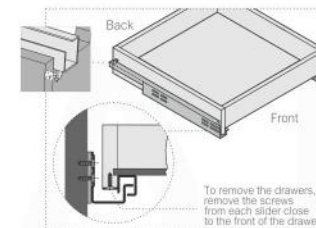

ASL1536L

Also available with left side drawers

FRONT ELEVATION

SIDE ELEVATION

ELEVATION

SINK CUT OUT OPENING
400 (15.75"W) x 273 (10.75"D)

. Adjustments

The options for height adjustment depend on the type of base plate. All adjustments can be made independent of one another.

For depth adjustment, select base plates have worm gear adjustment access through the hinge arm.

. Reveal

The reveal (R) is the distance required between two doors or between the door and side wall of the cabinet to allow sufficient space for opening the door. The required reveal width (R) depends on the thickness of the door. Most cabinet makers prefer a reveal (R) of between 3mm and 6mm.

Adjustments

The options for height adjustment depend on the type of base plate. All adjustments can be made independent of one another.

For depth adjustment, select base plates have worm gear adjustment access through the hinge arm.

Dimensions:	width	depth	height
inches	34.75"	19.25"	34.5"
mm	883	489	875

NOTE: DIMENSIONS AND TECHNICAL DETAILS ARE SUBJECT TO CHANGE WITHOUT NOTICE

All rights reserved. The authors retain all copyrights in any text, graphic images and photos in this book. No part of this publication may be reproduced or transmitted in any form or by any means, electronic or mechanical, including photocopying, recording, or any information storage and retrieval system, without permission in writing from the authors.