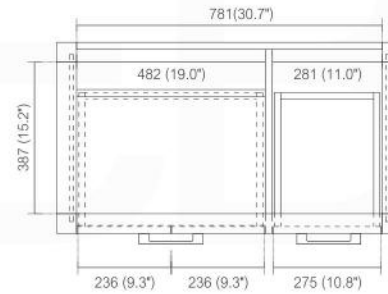

ANZIANO 36" BATHROOM VANITY - SKU# ASL1536

Discription:

- 18mm Thick MDO Construction Console w/ Two Doors and Five Drawers
- Integrated European Soft-Closing hardware
- Pure White Quartz Counter Top
- Hydraulic Hinges (more durable than spring activated)
- Open back, w/ 3.5" clearance behind drawers for easy plumbing access
- Matching Mirrors Available

ASL1536L

Also available with left side drawers

FRONT ELEVATION

SIDE ELEVATION

ELEVATION

SINK CUT OUT OPENING
400 (15.75"W) x 273 (10.75"D)

. Adjustments

The options for height adjustment depend on the type of base plate. All adjustments can be made independent of one another.

For depth adjustment, select base plates have worm gear adjustment access through the hinge arm.

. Reveal

The reveal (R) is the distance required between two doors or between the door and side wall of the cabinet to allow sufficient space for opening the door. The required reveal width (R) depends on the thickness of the door. Most cabinet makers prefer a reveal (R) of between 3mm and 6mm.

Dimensions:	width	depth	height
inches	34.75"	19.25"	34.5"
mm	883	489	875

NOTE: DIMENSIONS AND TECHNICAL DETAILS ARE SUBJECT TO CHANGE WITHOUT NOTICE

All rights reserved. The authors retain all copyrights in any text, graphic images and photos in this book. No part of this publication may be reproduced or transmitted in any form or by any means, electronic or mechanical, including photocopying, recording, or any information storage and retrieval system, without permission in writing from the authors.