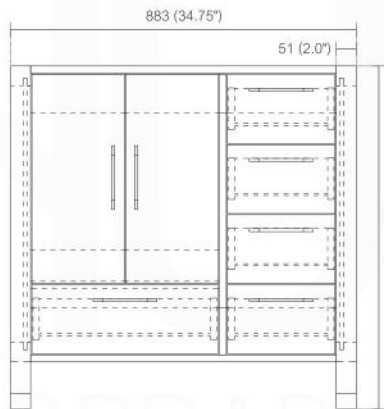

ANZIANO 36" BATHROOM VANITY - SKU# ASL1536

Discription:

- 18mm Thick MDO Construction Console w/ Two Doors and Five Drawers
- Integrated European Soft-Closing hardware
- Pure White Quartz Counter Top
- Hydraulic Hinges (more durable than spring activated)
- Open back, w/ 3.5" clearance behind drawers for easy plumbing access
- Matching Mirrors Available

ASL1536L

Also available with left side drawers

FRONT ELEVATION

SIDE ELEVATION

ELEVATION

SINK CUT OUT OPENING
400 (15.75"W) x 273 (10.75"D)

. Adjustments

The options for height adjustment depend on the type of base plate. All adjustments can be made independent of one another.

For depth adjustment, select base plates have worm gear adjustment access through the hinge arm.

. Reveal

The reveal (R) is the distance required between two doors or between the door and side wall of the cabinet to allow sufficient space for opening the door. The required reveal width (R) depends on the thickness of the door. Most cabinet makers prefer a reveal (R) of between 3mm and 6mm.

Dimensions:	width	depth	height
inches	34.75"	19.25"	34.5"
mm	883	489	875

NOTE: DIMENSIONS AND TECHNICAL DETAILS ARE SUBJECT TO CHANGE WITHOUT NOTICE

All rights reserved. The authors retain all copyrights in any text, graphic images and photos in this book. No part of this publication may be reproduced or transmitted in any form or by any means, electronic or mechanical, including photocopying, recording, or any information storage and retrieval system, without permission in writing from the authors.