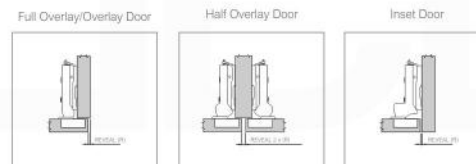

ANZIANO 36" BATHROOM VANITY - SKU# ASL1536

Discription:

- 18mm Thick MDO Construction Console w/ Two Doors and Five Drawers
- Integrated European Soft-Closing hardware
- Pure White Quartz Counter Top
- Hydraulic Hinges (more durable than spring activated)
- Open back, w/ 3.5" clearance behind drawers for easy plumbing access
- Matching Mirrors Available

ASL1536L

Also available with left side drawers

FRONT ELEVATION

SIDE ELEVATION

ELEVATION

SINK CUT OUT OPENING
400 (15.75"W) x 273 (10.75"D)

. Adjustments

The options for height adjustment depend on the type of base plate. All adjustments can be made independent of one another.

For depth adjustment, select base plates have worm gear adjustment access through the hinge arm.

. Reveal

The reveal (R) is the distance required between two doors or between the door and side wall of the cabinet to allow sufficient space for opening the door. The required reveal width (R) depends on the thickness of the door. Most cabinet makers prefer a reveal (R) of between 3mm and 6mm.

Dimensions:	width	depth	height
inches	34.75"	19.25"	34.5"
mm	883	489	875

NOTE: DIMENSIONS AND TECHNICAL DETAILS ARE SUBJECT TO CHANGE WITHOUT NOTICE

All rights reserved. The authors retain all copyrights in any text, graphic images and photos in this book. No part of this publication may be reproduced or transmitted in any form or by any means, electronic or mechanical, including photocopying, recording, or any information storage and retrieval system, without permission in writing from the authors.