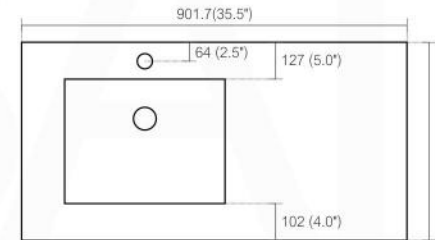

ASL1536L

Also available with left side drawers

FRONT ELEVATION

SIDE ELEVATION

ELEVATION

SINK CUT OUT OPENING
400 (15.75"W) x 273 (10.75"D)

. Adjustments

The options for height adjustment depend on the type of base plate. All adjustments can be made independent of one another.

For depth adjustment, select base plates have worm gear adjustment access through the hinge arm.

. Reveal

The reveal (R) is the distance required between two doors or between the door and side wall of the cabinet to allow sufficient space for opening the door. The required reveal width (R) depends on the thickness of the door. Most cabinet makers prefer a reveal (R) of between 3mm and 6mm.

Dimensions:	width	depth	height
inches	34.75"	19.25"	34.5"
mm	883	489	875

NOTE: DIMENSIONS AND TECHNICAL DETAILS ARE SUBJECT TO CHANGE WITHOUT NOTICE

All rights reserved. The authors retain all copyrights in any text, graphic images and photos in this book. No part of this publication may be reproduced or transmitted in any form or by any means, electronic or mechanical, including photocopying, recording, or any information storage and retrieval system, without permission in writing from the authors.