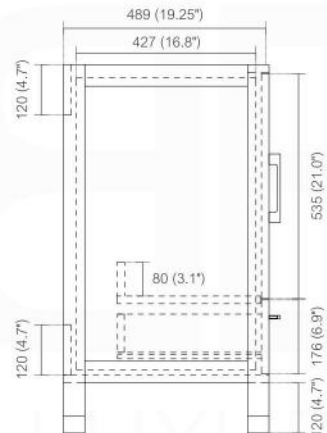

ANZIANO 30" BATHROOM VANITY - SKU# ASL1530

Discription:

18mm Thick MDO Construction Console w/ Two Doors and One Drawer
 Integrated European Soft-Closing hardware
 Pure White Quartz Counter Top
 Hydraulic Hinges (more durable than spring activated)
 Open back, w/ 3.5" clearance behind drawers for easy plumbing access
 Matching Mirrors Available

FRONT ELEVATION

SIDE ELEVATION

ELEVATION

SINK CUT OUT OPENING
400 (15.75"W) x 273 (10.75"D)

. Adjustments

The options for height adjustment depend on the type of base plate. All adjustments can be made independent of one another.

For depth adjustment, select base plates have worm gear adjustment access through the hinge arm.

. Reveal

The reveal (R) is the distance required between two doors or between the door and side wall of the cabinet to allow sufficient space for opening the door. The required reveal width (R) depends on the thickness of the door.

Most cabinet makers prefer a reveal (R) of between 3mm and 6mm.

Dimensions:	width	depth	height
inches	28.5"	19.25"	34.5"
mm	724	489	876

NOTE: DIMENSIONS AND TECHNICAL DETAILS ARE SUBJECT TO CHANGE WITHOUT NOTICE