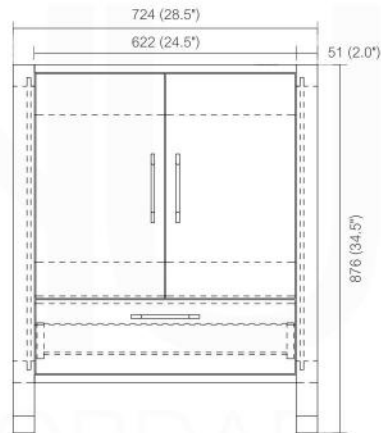

ANZIANO 30" BATHROOM VANITY - SKU# ASL1530

Discription:

18mm Thick MDO Construction Console w/ Two Doors and One Drawer
 Integrated European Soft-Closing hardware
 Pure White Quartz Counter Top
 Hydraulic Hinges (more durable than spring activated)
 Open back, w/ 3.5" clearance behind drawers for easy plumbing access
 Matching Mirrors Available

FRONT ELEVATION

SIDE ELEVATION

ELEVATION

SINK CUT OUT OPENING
400 (15.75"W) x 273 (10.75"D)

. Adjustments

The options for height adjustment depend on the type of base plate. All adjustments can be made independent of one another.

For depth adjustment, select base plates have worm gear adjustment access through the hinge arm.

. Reveal

The reveal (R) is the distance required between two doors or between the door and side wall of the cabinet to allow sufficient space for opening the door. The required reveal width (R) depends on the thickness of the door.

Most cabinet makers prefer a reveal (R) of between 3mm and 6mm.

Dimensions:	width	depth	height
inches	28.5"	19.25"	34.5"
mm	724	489	876

NOTE: DIMENSIONS AND TECHNICAL DETAILS ARE SUBJECT TO CHANGE WITHOUT NOTICE