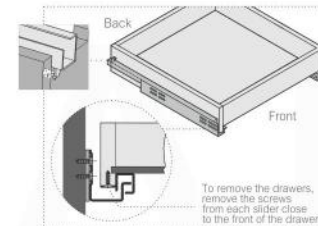

FRONT ELEVATION

SIDE ELEVATION

ELEVATION

SINK CUT OUT OPENING
400 (15.75"W) x 273 (10.75"D)

. Adjustments

The options for height adjustment depend on the type of base plate. All adjustments can be made independent of one another.

For depth adjustment, select base plates have worm gear adjustment access through the hinge arm.

Adjustments

The options for height adjustment depend on the type of base plate. All adjustments can be made independent of one another.

For depth adjustment, select base plates have worm gear adjustment access through the hinge arm.

. Reveal

The reveal (R) is the distance required between two doors or between the door and side wall of the cabinet to allow sufficient space for opening the door. The required reveal width (R) depends on the thickness of the door.