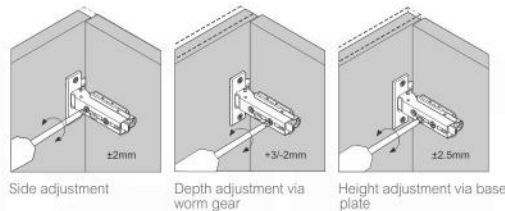

FRONT ELEVATION

SIDE ELEVATION

ELEVATION

SINK CUT OUT OPENING
400 (15.75"W) x 273 (10.75"D)

. Adjustments

The options for height adjustment depend on the type of base plate. All adjustments can be made independent of one another.

For depth adjustment, select base plates have worm gear adjustment access through the hinge arm.

Adjustments

The options for height adjustment depend on the type of base plate. All adjustments can be made independent of one another.

For depth adjustment, select base plates have worm gear adjustment access through the hinge arm.

. Reveal

The reveal (R) is the distance required between two doors or between the door and side wall of the cabinet to allow sufficient space for opening the door. The required reveal width (R) depends on the thickness of the door.

Most cabinet makers prefer a reveal (R) of between 3mm and 6mm.

Dimensions:	width	depth	height
inches	28.5"	19.25"	34.5"
mm	724	489	876

NOTE: DIMENSIONS AND TECHNICAL DETAILS ARE SUBJECT TO CHANGE WITHOUT NOTICE