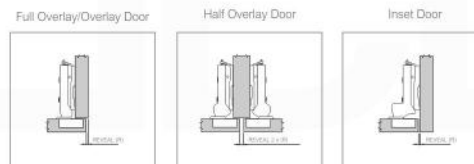

Dimensions:	width	depth	height
inches	28.5"	19.25"	34.5"
mm	724	489	876

NOTE: DIMENSIONS AND TECHNICAL DETAILS ARE SUBJECT TO CHANGE WITHOUT NOTICE

All rights reserved. The authors retain all copyrights in any text, graphic images and photos in this book. No part of this publication may be reproduced or transmitted in any form or by any means, electronic or mechanical, including photocopying, recording, or any information storage and retrieval system, without permission in writing from the authors.