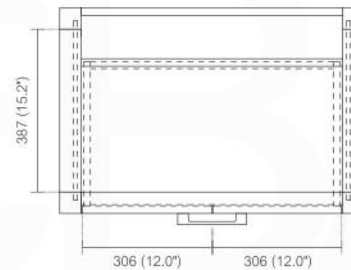

ANZIANO 30" BATHROOM VANITY - SKU# ASL1530

Discription:

18mm Thick MDO Construction Console w/ Two Doors and One Drawer
 Integrated European Soft-Closing hardware
 Pure White Quartz Counter Top
 Hydraulic Hinges (more durable than spring activated)
 Open back, w/ 3.5" clearance behind drawers for easy plumbing access
 Matching Mirrors Available

FRONT ELEVATION

SIDE ELEVATION

ELEVATION

SINK CUT OUT OPENING
400 (15.75"W) x 273 (10.75"D)

. Adjustments

The options for height adjustment depend on the type of base plate. All adjustments can be made independent of one another.

For depth adjustment, select base plates have worm gear adjustment access through the hinge arm.

. Reveal

The reveal (R) is the distance required between two doors or between the door and side wall of the cabinet to allow sufficient space for opening the door. The required reveal width (R) depends on the thickness of the door.

Most cabinet makers prefer a reveal (R) of between 3mm and 6mm.

Dimensions:	width	depth	height
inches	28.5"	19.25"	34.5"
mm	724	489	876

NOTE: DIMENSIONS AND TECHNICAL DETAILS ARE SUBJECT TO CHANGE WITHOUT NOTICE