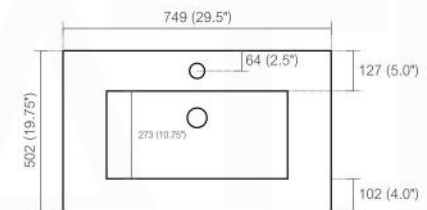

FRONT ELEVATION

SIDE ELEVATION

ELEVATION

SINK CUT OUT OPENING
400 (15.75"W) x 273 (10.75"D)

. Adjustments

The options for height adjustment depend on the type of base plate. All adjustments can be made independent of one another.

For depth adjustment, select base plates have worm gear adjustment access through the hinge arm.

Adjustments

The options for height adjustment depend on the type of base plate. All adjustments can be made independent of one another.

For depth adjustment, select base plates have worm gear adjustment access through the hinge arm.

. Reveal

The reveal (R) is the distance required between two doors or between the door and side wall of the cabinet to allow sufficient space for opening the door. The required reveal width (R) depends on the thickness of the door.

Most cabinet makers prefer a reveal (R) of between 3mm and 6mm.

Dimensions:	width	depth	height
inches	28.5"	19.25"	34.5"
mm	724	489	876

NOTE: DIMENSIONS AND TECHNICAL DETAILS ARE SUBJECT TO CHANGE WITHOUT NOTICE