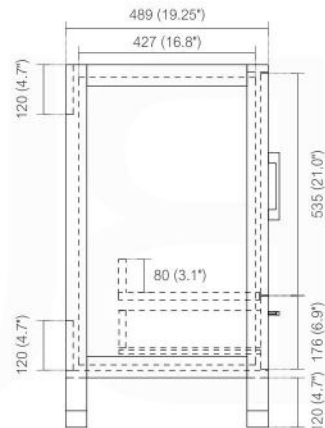

ANZIANO 24" BATHROOM VANITY - SKU# ASL1524

Discription:

18mm Thick MDO Construction Console w/ Two Doors and One Drawer
 Integrated European Soft-Closing hardware
 Pure White Quartz Counter Top
 Hydraulic Hinges (more durable than spring activated)
 Open back, w/ 3.5" clearance behind drawers for easy plumbing access
 Matching Mirrors Available

FRONT ELEVATION

BACK ELEVATION

ELEVATION

SINK CUT OUT OPENING
 400 (15.75"W) x 273 (10.75"D)

Adjustments

The options for height adjustment depend on the type of base plate. All adjustments can be made independent of one another.

For depth adjustment, select base plates have worm gear adjustment access through the hinge arm.

Reveal

The reveal (R) is the distance required between two doors or between the door and side wall of the cabinet to allow sufficient space for opening the door. The required reveal width (R) depends on the thickness of the door.

Most cabinet makers prefer a reveal (R) of between 3mm and 6mm.

Dimensions:	width	depth	height
inches	23.0"	19.25"	34.5"
mm	584	489	876

NOTE: DIMENSIONS AND TECHNICAL DETAILS ARE SUBJECT TO CHANGE WITHOUT NOTICE