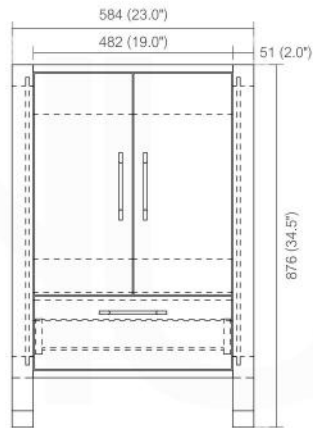

ANZIANO 24" BATHROOM VANITY - SKU# ASL1524

Discription:

18mm Thick MDO Construction Console w/ Two Doors and One Drawer
 Integrated European Soft-Closing hardware
 Pure White Quartz Counter Top
 Hydraulic Hinges (more durable than spring activated)
 Open back, w/ 3.5" clearance behind drawers for easy plumbing access
 Matching Mirrors Available

FRONT ELEVATION

BACK ELEVATION

ELEVATION

SINK CUT OUT OPENING
 400 (15.75"W) x 273 (10.75"D)

Adjustments

The options for height adjustment depend on the type of base plate. All adjustments can be made independent of one another.

For depth adjustment, select base plates have worm gear adjustment access through the hinge arm.

Reveal

The reveal (R) is the distance required between two doors or between the door and side wall of the cabinet to allow sufficient space for opening the door. The required reveal width (R) depends on the thickness of the door.

Most cabinet makers prefer a reveal (R) of between 3mm and 6mm.

Dimensions:	width	depth	height
inches	23.0"	19.25"	34.5"
mm	584	489	876

NOTE: DIMENSIONS AND TECHNICAL DETAILS ARE SUBJECT TO CHANGE WITHOUT NOTICE