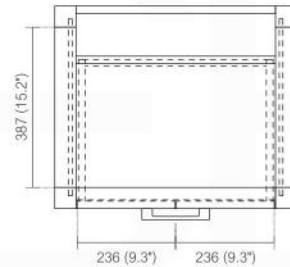

ANZIANO 24" BATHROOM VANITY - SKU# ASL1524

Discription:

18mm Thick MDO Construction Console w/ Two Doors and One Drawer
 Integrated European Soft-Closing hardware
 Pure White Quartz Counter Top
 Hydraulic Hinges (more durable than spring activated)
 Open back, w/ 3.5" clearance behind drawers for easy plumbing access
 Matching Mirrors Available

FRONT ELEVATION

BACK ELEVATION

ELEVATION

SINK CUT OUT OPENING
 400 (15.75"W) x 273 (10.75"D)

Adjustments

The options for height adjustment depend on the type of base plate. All adjustments can be made independent of one another.

For depth adjustment, select base plates have worm gear adjustment access through the hinge arm.

Reveal

The reveal (R) is the distance required between two doors or between the door and side wall of the cabinet to allow sufficient space for opening the door. The required reveal width (R) depends on the thickness of the door.

Most cabinet makers prefer a reveal (R) of between 3mm and 6mm.

Dimensions:	width	depth	height
inches	23.0"	19.25"	34.5"
mm	584	489	876

NOTE: DIMENSIONS AND TECHNICAL DETAILS ARE SUBJECT TO CHANGE WITHOUT NOTICE