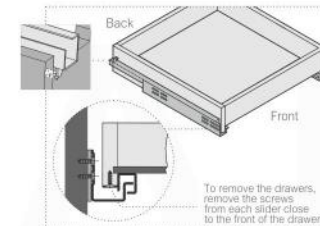

FRONT ELEVATION

BACK ELEVATION

ELEVATION

SINK CUT OUT OPENING
 400 (15.75"W) x 273 (10.75"D)

Adjustments

The options for height adjustment depend on the type of base plate. All adjustments can be made independent of one another.

For depth adjustment, select base plates have worm gear adjustment access through the hinge arm.

Adjustments

The options for height adjustment depend on the type of base plate. All adjustments can be made independent of one another.

For depth adjustment, select base plates have worm gear adjustment access through the hinge arm.

Reveal

The reveal (R) is the distance required between two doors or between the door and side wall of the cabinet to allow sufficient space for opening the door. The required reveal width (R) depends on the thickness of the door.