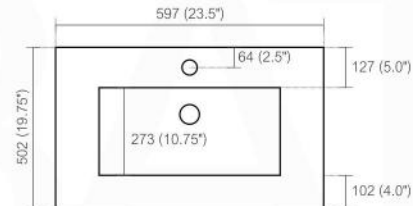

FRONT ELEVATION

BACK ELEVATION

ELEVATION

SINK CUT OUT OPENING
 400 (15.75"W) x 273 (10.75"D)

Adjustments

The options for height adjustment depend on the type of base plate. All adjustments can be made independent of one another.

For depth adjustment, select base plates have worm gear adjustment access through the hinge arm.

Adjustments

The options for height adjustment depend on the type of base plate. All adjustments can be made independent of one another.

For depth adjustment, select base plates have worm gear adjustment access through the hinge arm.

Reveal

The reveal (R) is the distance required between two doors or between the door and side wall of the cabinet to allow sufficient space for opening the door. The required reveal width (R) depends on the thickness of the door.

Most cabinet makers prefer a reveal (R) of between 3mm and 6mm.

Dimensions:	width	depth	height
inches	23.0"	19.25"	34.5"
mm	584	489	876

NOTE: DIMENSIONS AND TECHNICAL DETAILS ARE SUBJECT TO CHANGE WITHOUT NOTICE