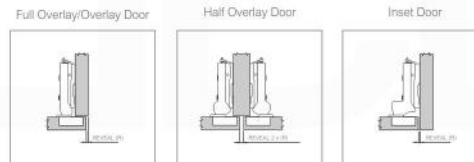

Dimensions:	width	depth	height
inches	23.0"	19.25"	34.5"
mm	584	489	876

NOTE: DIMENSIONS AND TECHNICAL DETAILS ARE SUBJECT TO CHANGE WITHOUT NOTICE

All rights reserved. The authors retain all copyrights in any text, graphic images and photos in this book. No part of this publication may be reproduced or transmitted in any form or by any means, electronic or mechanical, including photocopying, recording, or any information storage and retrieval system, without permission in writing from the authors.