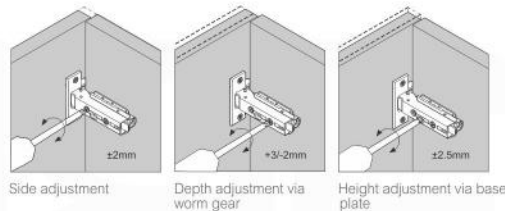

FRONT ELEVATION

BACK ELEVATION

ELEVATION

SINK CUT OUT OPENING
 400 (15.75"W) x 273 (10.75"D)

Adjustments

The options for height adjustment depend on the type of base plate. All adjustments can be made independent of one another.

For depth adjustment, select base plates have worm gear adjustment access through the hinge arm.

Adjustments

The options for height adjustment depend on the type of base plate. All adjustments can be made independent of one another.

For depth adjustment, select base plates have worm gear adjustment access through the hinge arm.

Reveal

The reveal (R) is the distance required between two doors or between the door and side wall of the cabinet to allow sufficient space for opening the door. The required reveal width (R) depends on the thickness of the door.

Most cabinet makers prefer a reveal (R) of between 3mm and 6mm.

Dimensions:	width	depth	height
inches	23.0"	19.25"	34.5"
mm	584	489	876

NOTE: DIMENSIONS AND TECHNICAL DETAILS ARE SUBJECT TO CHANGE WITHOUT NOTICE