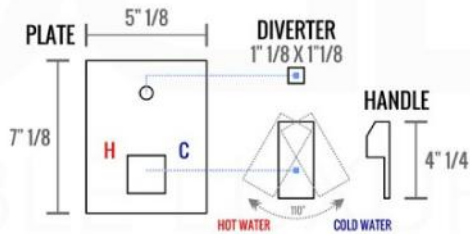

PIAZZA 3 WAY VALVE (ASV143)

FRONT VIEW

- 1- UPPER END OUTLET PIPE INTERFACE
- 2- MOUNTING FIXED HOLE
- 3- DIVERTER
- 4- **HOT WATER** PIPE INTERFACE
- 5- LOWER END OUTLET INTERFACE
- 6- HANDHELD SHOWER CONNECTION PORT
- 7- **COLD WATER** PIPE INTERFACE

PROTECTION COVER

LEFT VIEW

RIGHT VIEW

THIS LINE ON:
SAME SURFACE AS RAW WALL WHEN SET IN.
CUT TO BE ON SAME SURFACE OF CERAMIC | EXTRA 25MM FOR CERAMIC