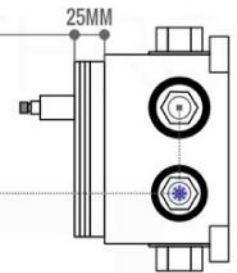

RIGHT VIEW

THIS LINE ON:
SAME SURFACE AS RAW WALL WHEN SET IN.
CUT TO BE ON SAME SURFACE OF CERAMIC | EXTRA 25MM FOR CERAMIC