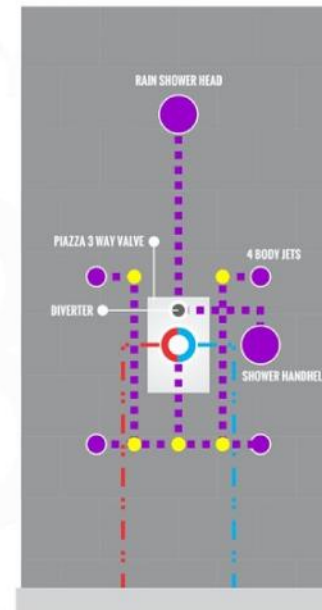

CONFIG.02

RAIN SHOWER W/HANDHELD AND MESSAGE BODY JETS