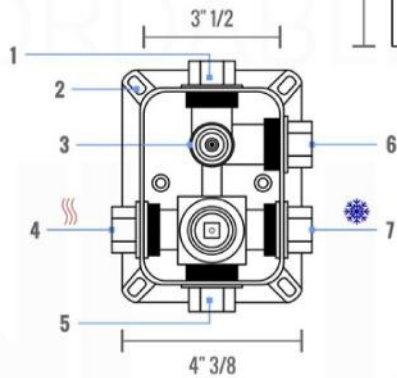

## FRONT VIEW

- 1- UPPER END OUTLET PIPE INTERFACE
- 2- MOUNTING FIXED HOLE
- 3- DIVERTER
- 4- **HOT WATER** PIPE INTERFACE
- 5- LOWER END OUTLET INTERFACE
- 6- HANDHELD SHOWER CONNECTION PORT
- 7- **COLD WATER** PIPE INTERFACE