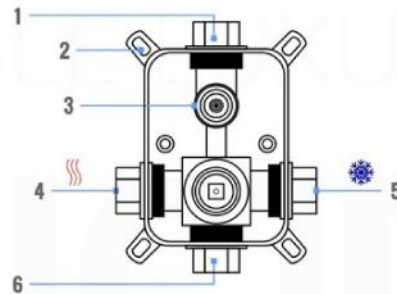

### CONFIG.03

RAIN SHOWER W/BODY JETS

- 1 - UPPER END OUTLET PIPE INTERFACE
- 2 - MOUNTING FIXED HOLE
- 3 - DIVERTER
- 4 - HOT WATER PIPE INTERFACE
- 5 - COLD WATER PIPE INTERFACE
- 6 - LOWER END OUTLET INTERFACE