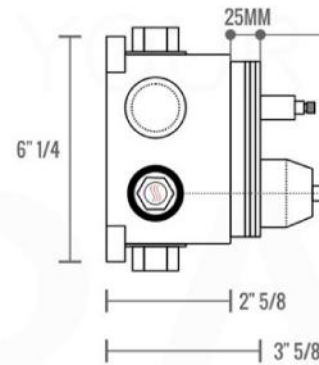

PIAZZA 3 WAY VALVE (ASV143)

FRONT VIEW

- 1- UPPER END OUTLET PIPE INTERFACE
- 2- MOUNTING FIXED HOLE
- 3- DIVERTER
- 4- **HOT WATER** PIPE INTERFACE
- 5- LOWER END OUTLET INTERFACE
- 6- HANDHELD SHOWER CONNECTION PORT
- 7- **COLD WATER** PIPE INTERFACE

PROTECTION COVER

LEFT VIEW

RIGHT VIEW

THIS LINE ON:
SAME SURFACE AS RAW WALL WHEN SET IN.
CUT TO BE ON SAME SURFACE OF CERAMIC | EXTRA 25MM FOR CERAMIC