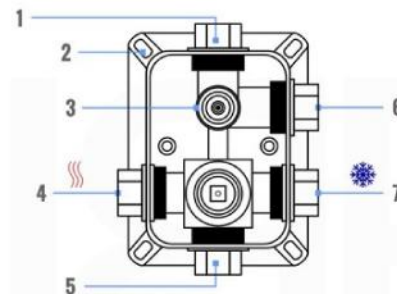

CONFIG.03

RAIN SHOWER W/TUBE FILLER AND MESSAGE BODY JETS