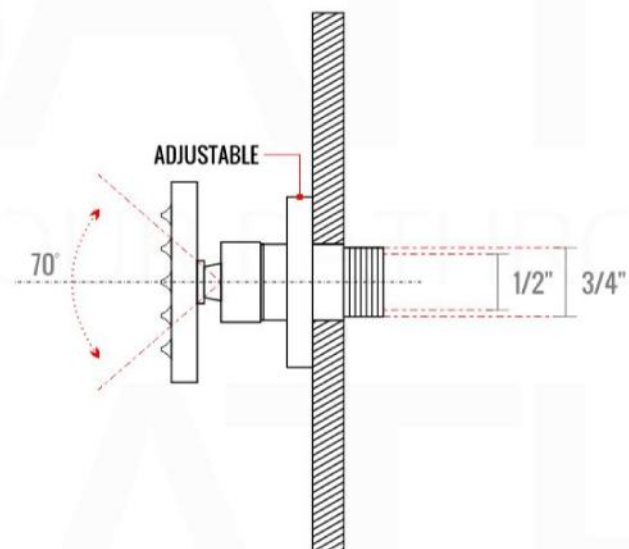

PIAZZA BODY JET (ABBS01)