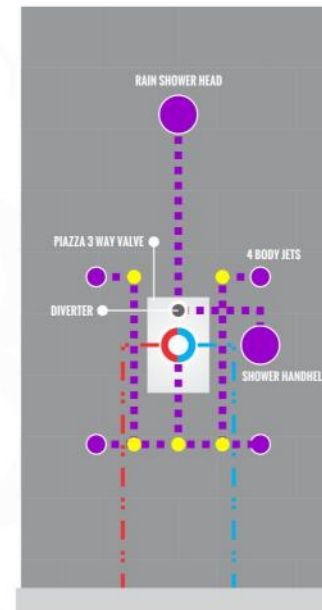

RAIN SHOWER W/BODY JETS

- 1 - UPPER END OUTLET PIPE INTERFACE
- 2 - MOUNTING FIXED HOLE
- 3 - DIVERTER
- 4 - **HOT WATER** PIPE INTERFACE
- 5 - **COLD WATER** PIPE INTERFACE
- 6 - LOWER END OUTLET INTERFACE

CONFIG.01

RAIN SHOWER W/HANDHELD

CONFIG.02

RAIN SHOWER W/TUB FILLER

CONFIG.03

RAIN SHOWER W/BODY JETS

PIAZZA 3 WAY VALVE (ASV143)

CONFIG.01

RAIN SHOWER W/HANDHELD AND TUB FILLER

CONFIG.02

RAIN SHOWER W/HANDHELD AND MESSAGE BODY JETS

CONFIG.03

RAIN SHOWER W/TUBE FILLER AND MESSAGE BODY JETS

- 1 - UPPER END OUTLET PIPE INTERFACE
- 2 - MOUNTING FIXED HOLE
- 3 - DIVERTER
- 4 - **HOT WATER** PIPE INTERFACE
- 5 - LOWER END OUTLET INTERFACE
- 6 - HANDHELD SHOWER CONNECTION PORT
- 7 - **COLD WATER** PIPE INTERFACE

CONFIG.01

RAIN SHOWER W/HANDHELD AND TUB FILLER

CONFIG.02

RAIN SHOWER W/HANDHELD AND MESSAGE BODY JETS

CONFIG.03

RAIN SHOWER W/TUBE FILLER AND MESSAGE BODY JETS