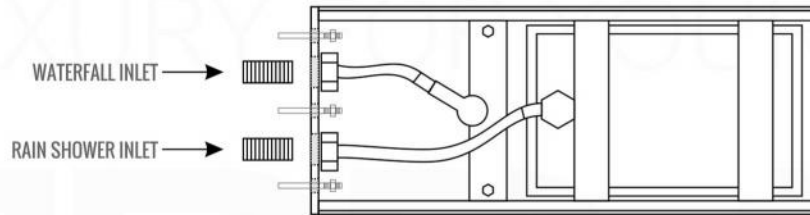

DUO Brass Shower Set w/Square Rain Shower and Waterfall (ASCW876)

PIAZZA 2 WAY VALVE (ASV142)

PIAZZA 2 WAY VALVE (ASV142)

CONFIG.01

RAIN SHOWER W/HANDHELD

CONFIG.02

RAIN SHOWER W/TUB FILLER

CONFIG.03

RAIN SHOWER W/BODY JETS

- 1 - UPPER END OUTLET PIPE INTERFACE
- 2 - MOUNTING FIXED HOLE
- 3 - DIVERTER
- 4 - **HOT WATER** PIPE INTERFACE
- 5 - **COLD WATER** PIPE INTERFACE
- 6 - LOWER END OUTLET INTERFACE