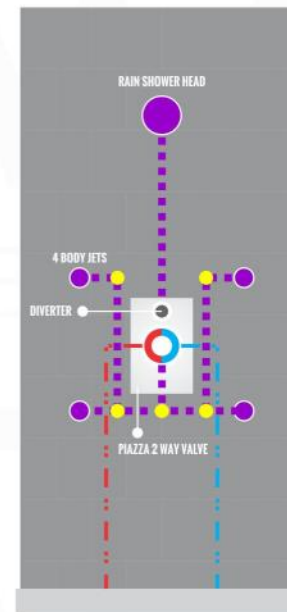

DUO Brass Shower Set w/Square Rain Shower and Waterfall (ASCW876)

PIAZZA 2 WAY VALVE (ASV142)

PIAZZA 2 WAY VALVE (ASV142)

CONFIG.01

RAIN SHOWER W/HANDHELD

CONFIG.02

RAIN SHOWER W/TUB FILLER

CONFIG.03

RAIN SHOWER W/BODY JETS

- 1 - UPPER END OUTLET PIPE INTERFACE
- 2 - MOUNTING FIXED HOLE
- 3 - DIVERTER
- 4 - **HOT WATER** PIPE INTERFACE
- 5 - **COLD WATER** PIPE INTERFACE
- 6 - LOWER END OUTLET INTERFACE

CONFIG.01

RAIN SHOWER W/HANDHELD

CONFIG.02

RAIN SHOWER W/TUB FILLER

CONFIG.03

RAIN SHOWER W/BODY JETS

PIAZZA 3 WAY VALVE (ASV143)

CONFIG.01

RAIN SHOWER W/HANDHELD AND TUB FILLER

CONFIG.02

RAIN SHOWER W/HANDHELD AND MESSAGE BODY JETS

CONFIG.03

RAIN SHOWER W/TUBE FILLER AND MESSAGE BODY JETS

- 1 - UPPER END OUTLET PIPE INTERFACE
- 2 - MOUNTING FIXED HOLE
- 3 - DIVERTER
- 4 - **HOT WATER** PIPE INTERFACE
- 5 - LOWER END OUTLET INTERFACE
- 6 - HANDHELD SHOWER CONNECTION PORT
- 7 - **COLD WATER** PIPE INTERFACE