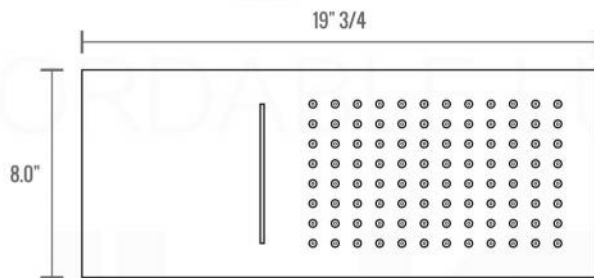

DUO Brass Shower Set w/Square Rain Shower and Waterfall (ASCW876)

PIAZZA 2 WAY VALVE (ASV142)

PIAZZA 2 WAY VALVE (ASV142)

CONFIG.01

RAIN SHOWER W/HANDHELD

CONFIG.02

RAIN SHOWER W/TUB FILLER

CONFIG.03