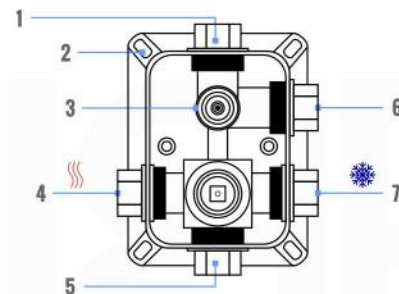

RAIN SHOWER W/BODY JETS

- 1 - UPPER END OUTLET PIPE INTERFACE
- 2 - MOUNTING FIXED HOLE
- 3 - DIVERTER
- 4 - **HOT WATER** PIPE INTERFACE
- 5 - **COLD WATER** PIPE INTERFACE
- 6 - LOWER END OUTLET INTERFACE

CONFIG.01

RAIN SHOWER W/HANDHELD

CONFIG.02

RAIN SHOWER W/TUB FILLER

CONFIG.03

RAIN SHOWER W/BODY JETS

PIAZZA 3 WAY VALVE (ASV143)

CONFIG.01

RAIN SHOWER W/HANDHELD AND TUB FILLER

CONFIG.02

RAIN SHOWER W/HANDHELD AND MESSAGE BODY JETS

CONFIG.03

RAIN SHOWER W/TUBE FILLER AND MESSAGE BODY JETS

- 1 - UPPER END OUTLET PIPE INTERFACE
- 2 - MOUNTING FIXED HOLE
- 3 - DIVERTER
- 4 - **HOT WATER** PIPE INTERFACE
- 5 - LOWER END OUTLET INTERFACE
- 6 - HANDHELD SHOWER CONNECTION PORT
- 7 - **COLD WATER** PIPE INTERFACE