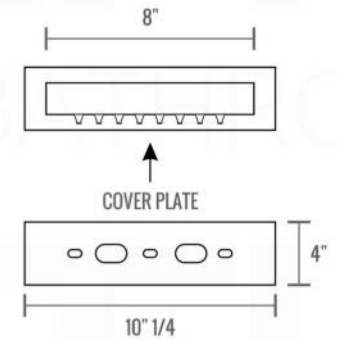

DUO Brass Shower Set w/Square Rain Shower and Waterfall (ASCW876)

PIAZZA 2 WAY VALVE (ASV142)

PIAZZA 2 WAY VALVE (ASV142)

CONFIG.01

RAIN SHOWER W/HANDHELD

CONFIG.02

RAIN SHOWER W/TUB FILLER

CONFIG.03

RAIN SHOWER W/BODY JETS

- 1 - UPPER END OUTLET PIPE INTERFACE
- 2 - MOUNTING FIXED HOLE
- 3 - DIVERTER
- 4 - **HOT WATER** PIPE INTERFACE
- 5 - **COLD WATER** PIPE INTERFACE
- 6 - LOWER END OUTLET INTERFACE