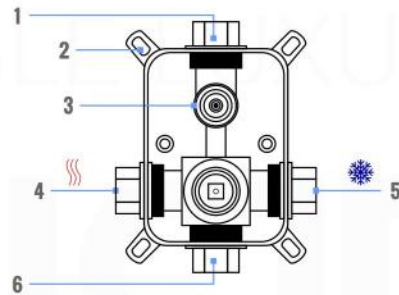

DUO Brass Shower Set w/Square Rain Shower and Waterfall (ASCW876)

PIAZZA 2 WAY VALVE (ASV142)

PIAZZA 2 WAY VALVE (ASV142)

CONFIG.01

RAIN SHOWER W/HANDHELD

CONFIG.02

RAIN SHOWER W/TUB FILLER

CONFIG.03

RAIN SHOWER W/BODY JETS

- 1 - UPPER END OUTLET PIPE INTERFACE
- 2 - MOUNTING FIXED HOLE
- 3 - DIVERTER
- 4 - **HOT WATER** PIPE INTERFACE
- 5 - **COLD WATER** PIPE INTERFACE
- 6 - LOWER END OUTLET INTERFACE

RAIN SHOWER W/HANDHELD AND TUB FILLER

CONFIG.02

RAIN SHOWER W/HANDHELD AND MESSAGE BODY JETS

CONFIG.03

RAIN SHOWER W/TUBE FILLER AND MESSAGE BODY JETS

- 1 - UPPER END OUTLET PIPE INTERFACE
- 2 - MOUNTING FIXED HOLE
- 3 - DIVERTER
- 4 - **HOT WATER** PIPE INTERFACE
- 5 - LOWER END OUTLET INTERFACE
- 6 - HANDHELD SHOWER CONNECTION PORT
- 7 - **COLD WATER** PIPE INTERFACE