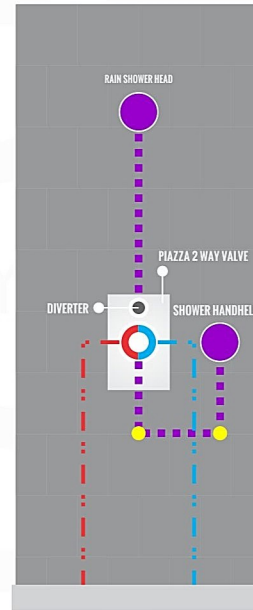

CONFIG.01

RAIN SHOWER W/HANDHELD