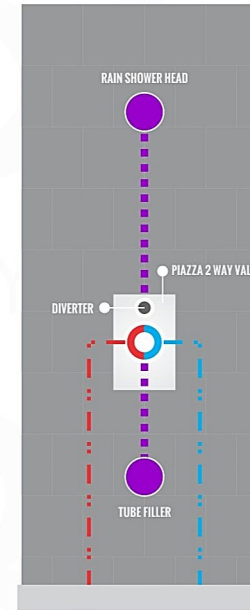

CONFIG.02

RAIN SHOWER W/TUB FILLER