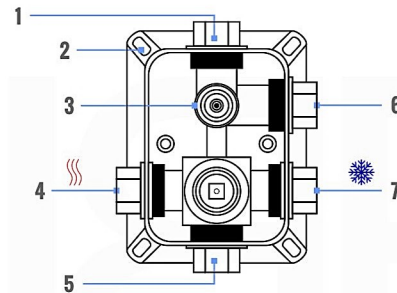

CONFIG.03

RAIN SHOWER W/TUBE FILLER AND MASSAGE BODY JETS