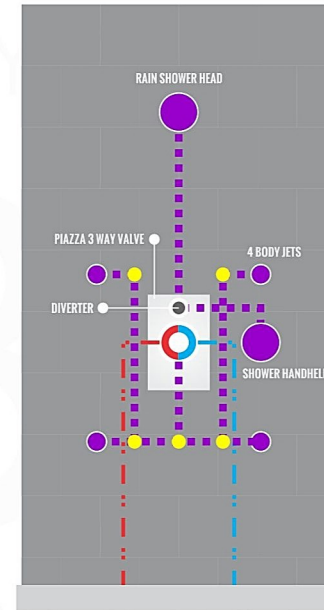

### CONFIG.02

RAIN SHOWER W/HANDHELD AND MASSAGE BODY JETS

### CONFIG.03

RAIN SHOWER W/TUBE FILLER AND MASSAGE BODY JETS

- 1 - UPPER END OUTLET PIPE INTERFACE
- 2 - MOUNTING FIXED HOLE
- 3 - DIVERTER
- 4 - HOT WATER PIPE INTERFACE
- 5 - LOWER END OUTLET INTERFACE
- 6 - HANDHELD SHOWER CONNECTION PORT
- 7 - COLD WATER PIPE INTERFACE

### CONFIG.01

RAIN SHOWER W/HANDHELD AND TUB FILLER