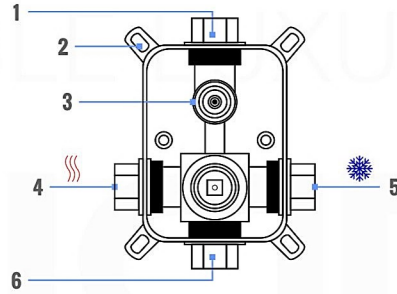

### CONFIG.03

RAIN SHOWER W/BODY JETS

- 1 - UPPER END OUTLET PIPE INTERFACE
- 2 - MOUNTING FIXED HOLE
- 3 - DIVERTER
- 4 - HOT WATER PIPE INTERFACE
- 5 - COLD WATER PIPE INTERFACE
- 6 - LOWER END OUTLET INTERFACE