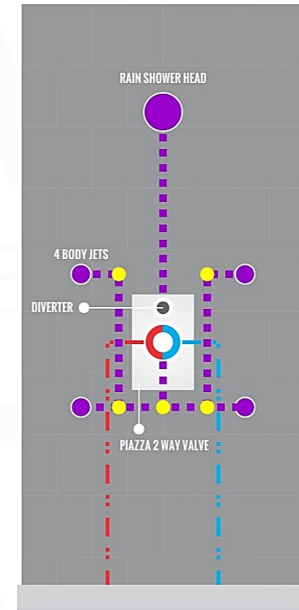

CONFIG.03

RAIN SHOWER W/BODY JETS