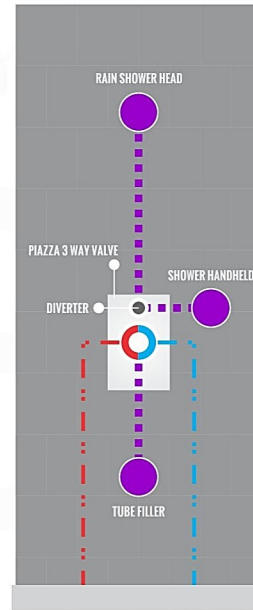

### CONFIG.02

RAIN SHOWER W/HANDHELD AND MASSAGE BODY JETS

### CONFIG.03

RAIN SHOWER W/TUBE FILLER AND MASSAGE BODY JETS

- 1 - UPPER END OUTLET PIPE INTERFACE
- 2 - MOUNTING FIXED HOLE
- 3 - DIVERTER
- 4 - HOT WATER PIPE INTERFACE
- 5 - LOWER END OUTLET INTERFACE
- 6 - HANDHELD SHOWER CONNECTION PORT
- 7 - COLD WATER PIPE INTERFACE

### CONFIG.01

RAIN SHOWER W/HANDHELD AND TUB FILLER