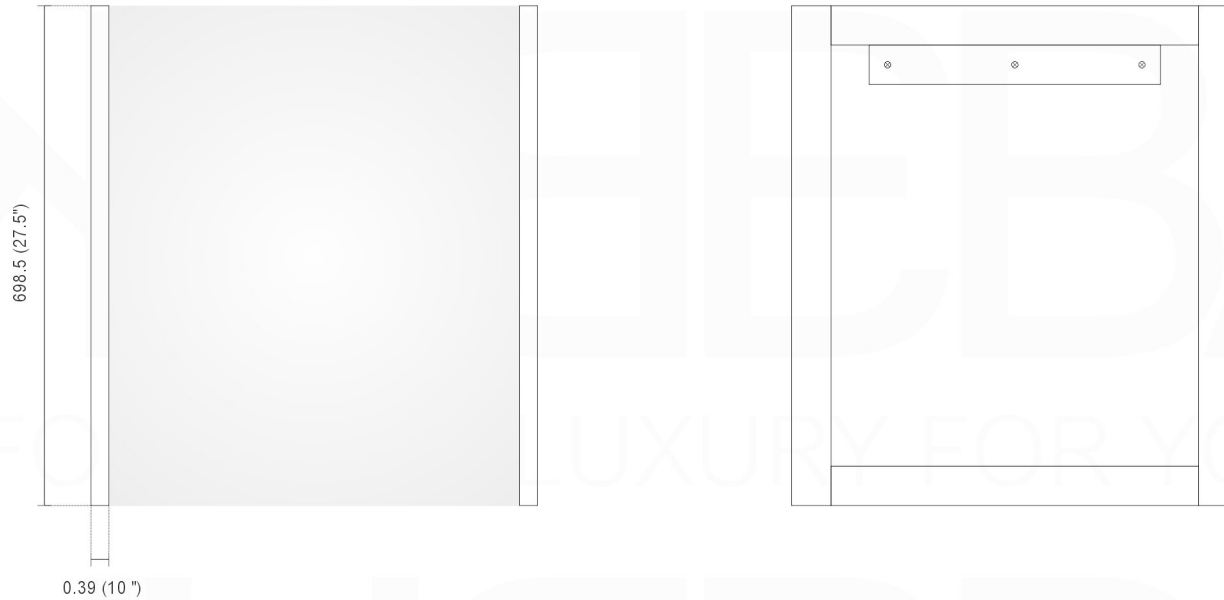

AQUA MIRROR

With its clean and slim lines, it is a perfect match for any Vanity.

FRONT VIEW

BACK VIEW

SKU	Dimensions:	width	depth	height	Dimensions:	width	depth	height
AM 22	inches	21.75"	0.75"	27.5"	mm	552.45	19.05	698.5
AM 28		27.625"	0.75"	27.5"		701.675	19.05	698.5
AM 35		33.625"	0.75"	27.5"		854.075	19.05	698.5
AM 44		43.25"	0.75"	27.5"		1104.9	19.05	698.5
AM 59		57.28"	0.75"	27.5"		1455	19.05	698.5