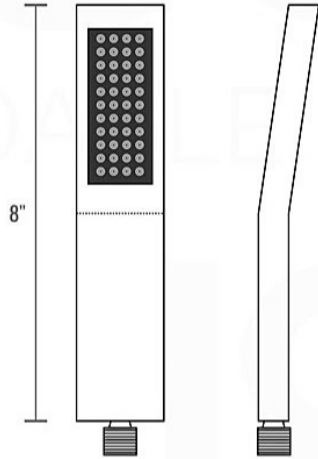

PIAZZA HAND SHOWER SET (AHHS1423)

HAND HELD

PLATE

WATER OUTLET ADAPTOR

FLEXIBLE HOSE