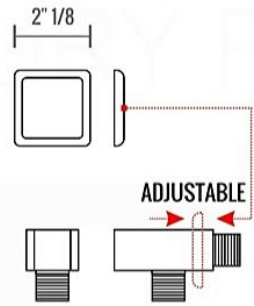

PIAZZA HAND SHOWER SET (AHHS1423)

HAND HELD

PLATE

WATER OUTLET ADAPTOR

FLEXIBLE HOSE