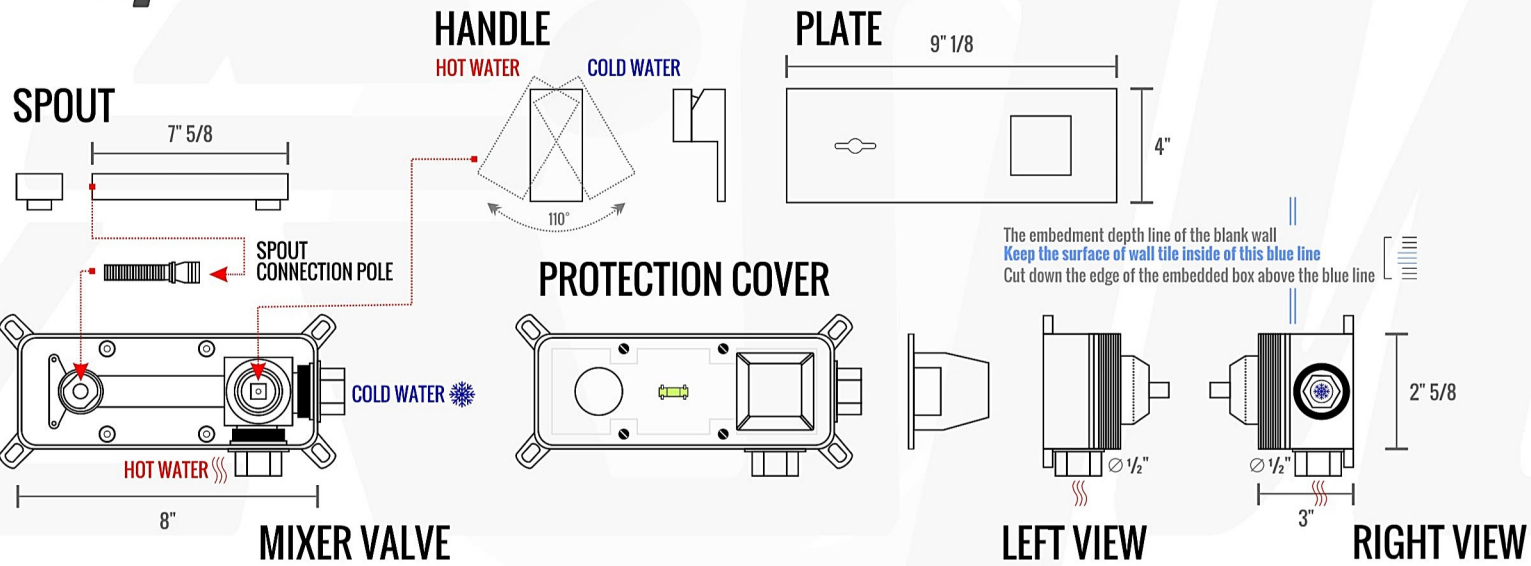

PIAZZA SINGLE LEVER WALL MOUNT FAUCET (AFBW902-CH)

All rights reserved. The authors retain all copyrights in any text, graphic images and photos in this book. No part of this publication may be reproduced or transmitted in any form or by any means, electronic or mechanical, including photocopying, recording, or any information storage and retrieval system, without permission in writing from the authors.