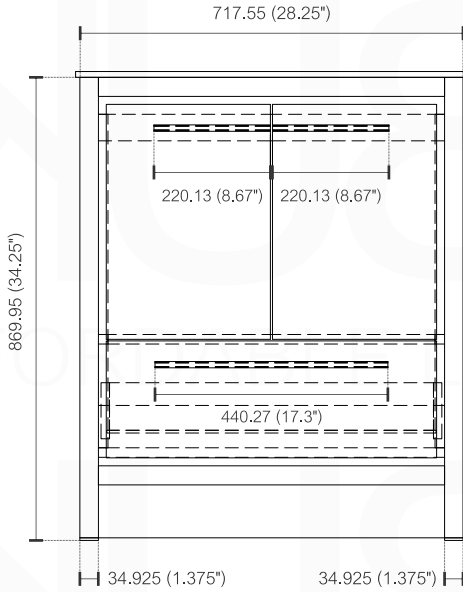

DOLCE AD672

Countertop: QT72 / Sink: AD66CS

Dimensions:	width	depth	height
inches	70.25"	19.75"	34.875"
mm	1784	502	886

NOTE: DIMENSIONS AND TECHNICAL DETAILS ARE SUBJECT TO CHANGE WITHOUT NOTICE

. SIDE CABINET - FRONT ELEVATION

. SIDE CABINET - SIDE ELEVATION

. SIDE CABINET - TOP ELEVATION

. MIDDLE CABINET - FRONT ELEVATION

. MIDDLE CABINET - SIDE ELEVATION

. MIDDLE CABINET - SIDE ELEVATION

Note: Cabinet style, shape may vary from the picture above. Instructional purposes only.