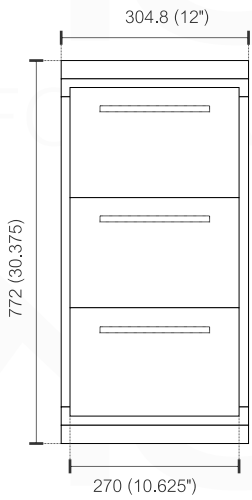

DOLCE AD672

Countertop: QT72 / Sink: AD66CS

Dimensions:	width	depth	height
inches	70.25"	19.75"	34.875"
mm	1784	502	886

NOTE: DIMENSIONS AND TECHNICAL DETAILS ARE SUBJECT TO CHANGE WITHOUT NOTICE

. SIDE CABINET - FRONT ELEVATION

. SIDE CABINET - SIDE ELEVATION

. SIDE CABINET - TOP ELEVATION

. MIDDLE CABINET - FRONT ELEVATION

. MIDDLE CABINET - SIDE ELEVATION

. MIDDLE CABINET - SIDE ELEVATION

Note: Cabinet style, shape may vary from the picture above. Instructional purposes only.