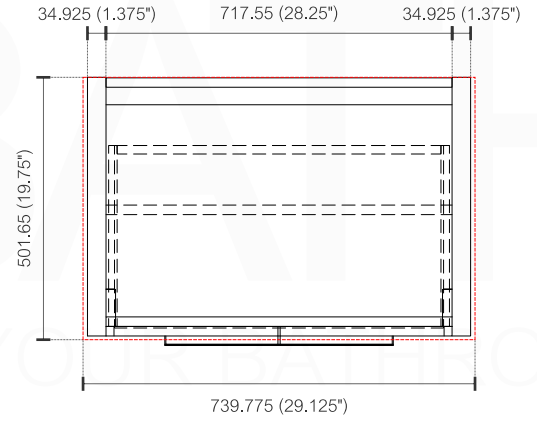

DOLCE AD672

Countertop: QT72 / Sink: AD66CS

Dimensions:	width	depth	height
inches	70.25"	19.75"	34.875"
mm	1784	502	886

NOTE: DIMENSIONS AND TECHNICAL DETAILS ARE SUBJECT TO CHANGE WITHOUT NOTICE

. SIDE CABINET - FRONT ELEVATION

. SIDE CABINET - SIDE ELEVATION

. SIDE CABINET - TOP ELEVATION

. MIDDLE CABINET - FRONT ELEVATION

. MIDDLE CABINET - SIDE ELEVATION

. MIDDLE CABINET - SIDE ELEVATION

Note: Cabinet style, shape may vary from the picture above. Instructional purposes only.