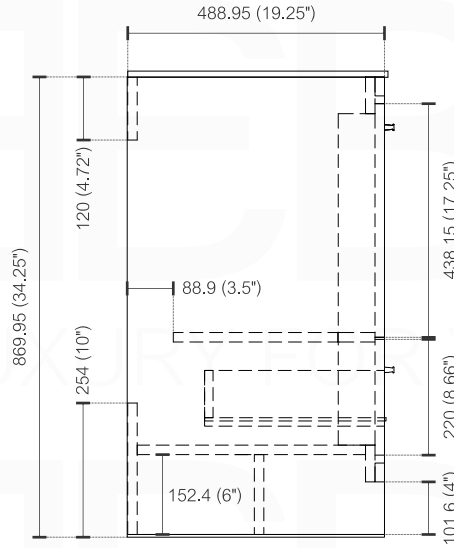

DOLCE AD672

Countertop: QT72 / Sink: AD66CS

Dimensions:	width	depth	height
inches	70.25"	19.75"	34.875"
mm	1784	502	886

NOTE: DIMENSIONS AND TECHNICAL DETAILS ARE SUBJECT TO CHANGE WITHOUT NOTICE

. SIDE CABINET - FRONT ELEVATION

. SIDE CABINET - SIDE ELEVATION

. SIDE CABINET - TOP ELEVATION

. MIDDLE CABINET - FRONT ELEVATION

. MIDDLE CABINET - SIDE ELEVATION

. MIDDLE CABINET - SIDE ELEVATION

Note: Cabinet style, shape may vary from the picture above. Instructional purposes only.