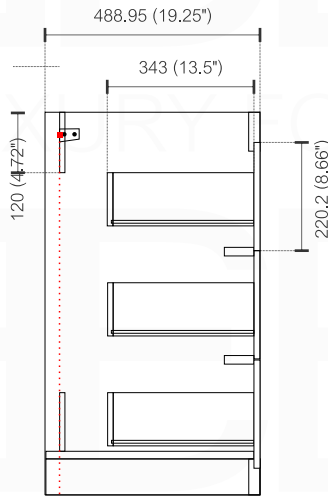

DOLCE AD672

Countertop: QT72 / Sink: AD66CS

Dimensions:	width	depth	height
inches	70.25"	19.75"	34.875"
mm	1784	502	886

NOTE: DIMENSIONS AND TECHNICAL DETAILS ARE SUBJECT TO CHANGE WITHOUT NOTICE

. SIDE CABINET - FRONT ELEVATION

. SIDE CABINET - SIDE ELEVATION

. SIDE CABINET - TOP ELEVATION

. MIDDLE CABINET - FRONT ELEVATION

. MIDDLE CABINET - SIDE ELEVATION

. MIDDLE CABINET - SIDE ELEVATION

Note: Cabinet style, shape may vary from the picture above. Instructional purposes only.