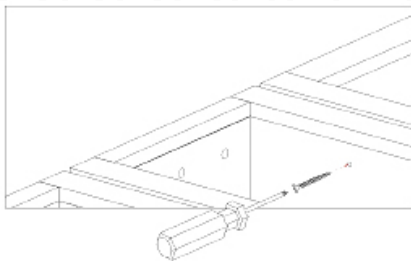

DOLCE AD672

Countertop: QT72 / Sink: AD66CS

Dimensions:	width	depth	height
inches	70.25"	19.75"	34.875"
mm	1784	502	886

NOTE: DIMENSIONS AND TECHNICAL DETAILS ARE SUBJECT TO CHANGE WITHOUT NOTICE

. SIDE CABINET - FRONT ELEVATION

. SIDE CABINET - SIDE ELEVATION

. SIDE CABINET - TOP ELEVATION

. MIDDLE CABINET - FRONT ELEVATION

. MIDDLE CABINET - SIDE ELEVATION

. MIDDLE CABINET - SIDE ELEVATION

Note: Cabinet style, shape may vary from the picture above. Instructional purposes only.