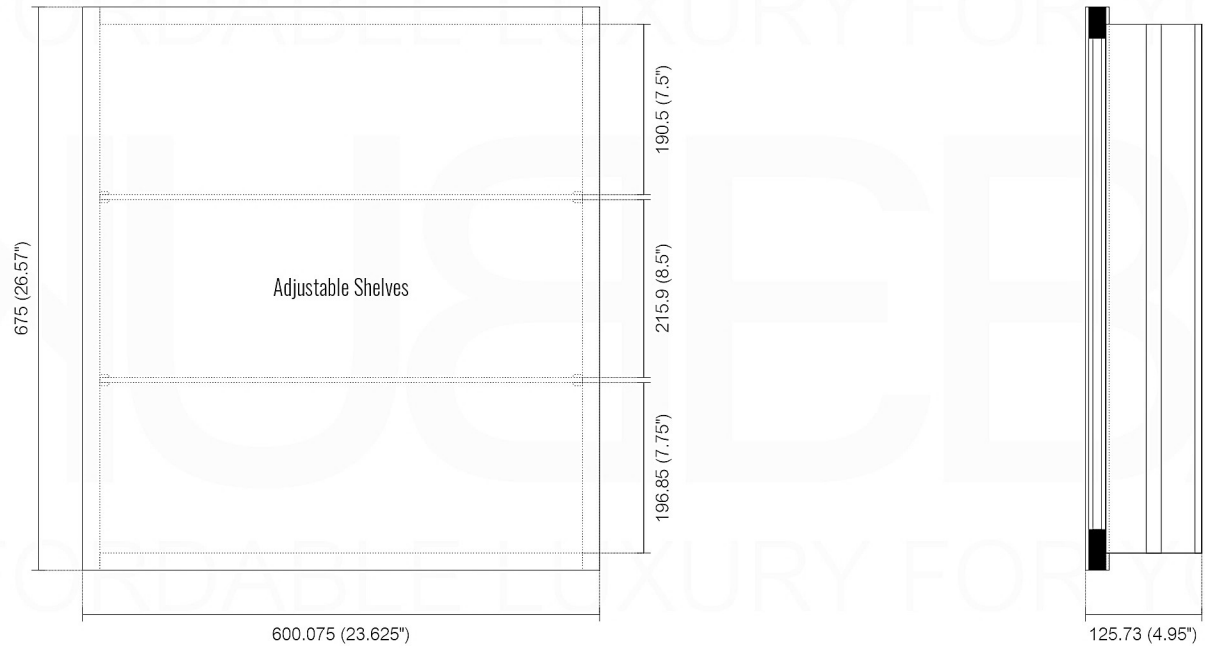

# MEDICINE CABINET A600

Dimensions:	width	depth	height
inches	23.625"	4.95"	26.57"
mm	600	126	675

NOTE: DIMENSIONS AND TECHNICAL DETAILS ARE SUBJECT TO CHANGE WITHOUT NOTICE

All rights reserved. The authors retain all copyrights in any text, graphic images, and photos in this book. No part of this publication may be reproduced or transmitted in any form or by any means, electronic or mechanical, including photocopying, recording, or any information storage and retrieval system, without permission in writing from the authors.