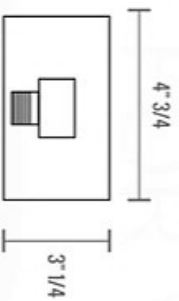

HUBBEBATH
AFFORDABLE LUXURY FOR YOUR BATHROOM

PIAZZA 17" WALL MOUNT SHOWER ARM (ASA17W)

All rights reserved. The authors retain all copyrights in any text, graphic images and photos in this book. No part of this publication may be reproduced or transmitted in any form or by any means, electronic or mechanical, including photocopying, recording, or any information storage and retrieval system, without permission in writing from the authors.