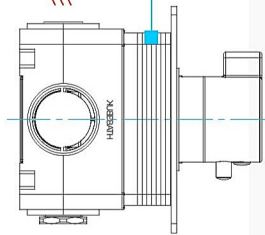

Aqua Thermostatic Valve - Concealed Installation for 2 Outlets

SIDE VIEW

SAME SURFACE AS RAW WALL WHEN SET IN.
CUT TO BE ON SAME SURFACE OF CERAMIC
EXTRA 25MM FOR CERAMIC.

FRONT VIEW

HOT WATER

COLD WATER

TOP VIEW