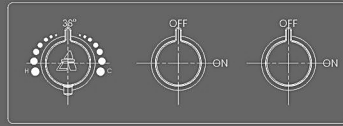

Aqua Thermostatic Valve - Concealed Installation for 2 Outlets

SIDE VIEW

SAME SURFACE AS RAW WALL WHEN SET IN.
CUT TO BE ON SAME SURFACE OF CERAMIC
EXTRA 25MM FOR CERAMIC.

FRONT VIEW

HOT WATER

COLD WATER

TOP VIEW