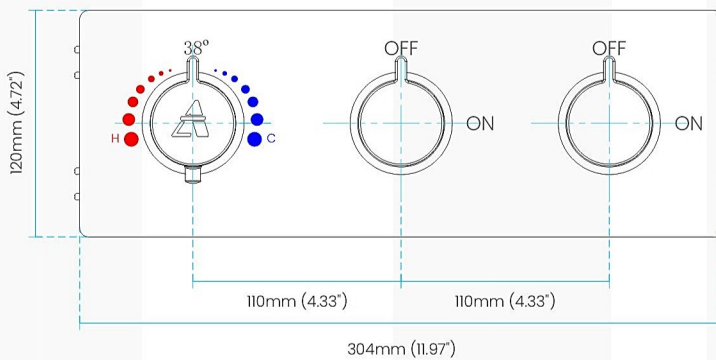

Aqua Thermostatic Valve - Concealed Installation for 2 Outlets

SIDE VIEW

SAME SURFACE AS RAW WALL WHEN SET IN.
CUT TO BE ON SAME SURFACE OF CERAMIC
EXTRA 25MM FOR CERAMIC.

FRONT VIEW