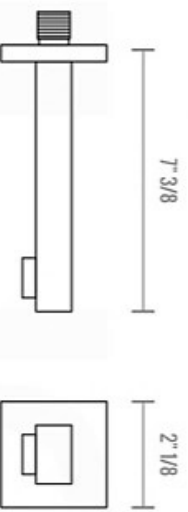

PIAZZA TUB FILLER (ASTF147)