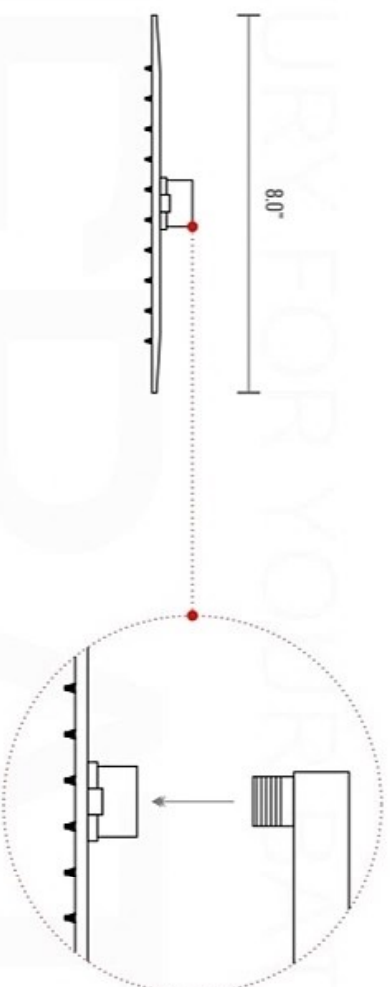

## PIAZZA RAIN SHOWER HEAD ( ARS200 )

All rights reserved. The authors retain all copyrights in any text, graphic images and photos in this book. No part of this publication may be reproduced or transmitted in any form or by any means, electronic or mechanical, including photocopying, recording, or any information storage and retrieval system, without permission in writing from the authors.

## PIAZZA 17" WALL MOUNT SHOWER ARM ( ASA17W )

All rights reserved. The authors retain all copyrights in any text, graphic images and photos in this book. No part of this publication may be reproduced or transmitted in any form or by any means, electronic or mechanical, including photocopying, recording, or any information storage and retrieval system, without permission in writing from the authors.

### SIDE VIEW

SAME SURFACE AS RAW WALL WHEN SET IN.  
CUT TO BE ON SAME SURFACE OF CERAMIC  
EXTRA 25MM FOR CERAMIC.

### TOP VIEW