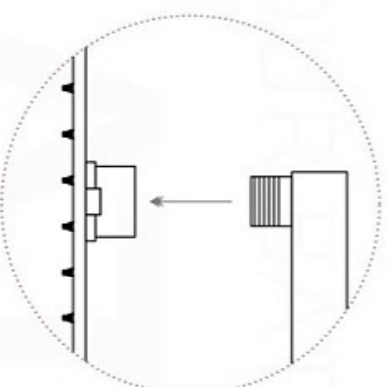

HUBBEBATH
AFFORDABLE LUXURY FOR YOUR BATHROOM

PIAZZA 17" WALL MOUNT SHOWER ARM (ASA17W)

All rights reserved. The authors retain all copyrights in any text, graphic images and photos in this book. No part of this publication may be reproduced or transmitted in any form or by any means, electronic or mechanical, including photocopying, recording, or any information storage and retrieval system, without permission in writing from the authors.