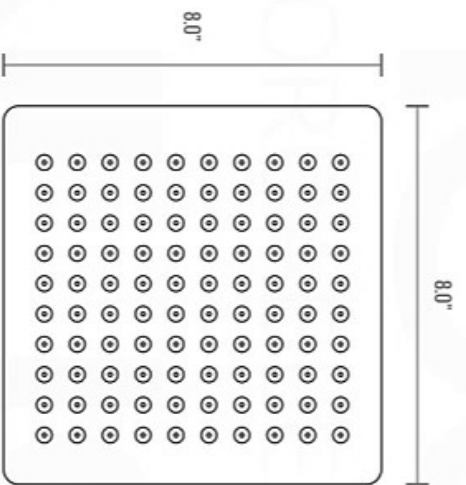

MUEBEBATH
AFFORDABLE LUXURY FOR YOUR BATHROOM

PIAZZA RAIN SHOWER HEAD (ARS200)

All rights reserved. The authors retain all copyrights in any text, graphic images and photos in this book. No part of this publication may be reproduced or transmitted in any form or by any means, electronic or mechanical, including photocopying, recording, or any information storage and retrieval system, without permission in writing from the authors.