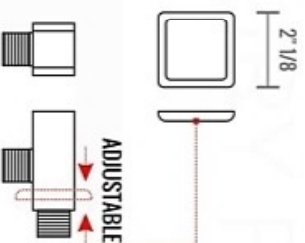

MUBE BATH
AFFORDABLE LUXURY FOR YOUR BATHROOM

PIAZZA HAND SHOWER SET (AHHS1423)

HAND HELD

PLATE

WATER OUTLET ADAPTOR

FLEXIBLE HOSE

All rights reserved. The authors retain all copyrights in any text, graphic images and photos in this book. No part of this publication may be reproduced or transmitted in any form or by any means, electronic or mechanical, including photocopying, recording, or any information storage and retrieval system, without permission in writing from the authors.

HUBBEBATH
AFFORDABLE LUXURY FOR YOUR BATHROOM

PIAZZA 17" WALL MOUNT SHOWER ARM (ASA17W)

All rights reserved. The authors retain all copyrights in any text, graphic images and photos in this book. No part of this publication may be reproduced or transmitted in any form or by any means, electronic or mechanical, including photocopying, recording, or any information storage and retrieval system, without permission in writing from the authors.

PIAZZA TUB FILLER (ASTF147)

Aqua Thermostatic Valve - Concealed Installation for 3 Outlets

PROTECTION COVER

TEMPORARILY SEAL CAPS

SIDE VIEW

SAME SURFACE AS RAW WALL WHEN SET IN.
CUT TO BE ON SAME SURFACE OF CERAMIC
EXTRA 25MM FOR CERAMIC.