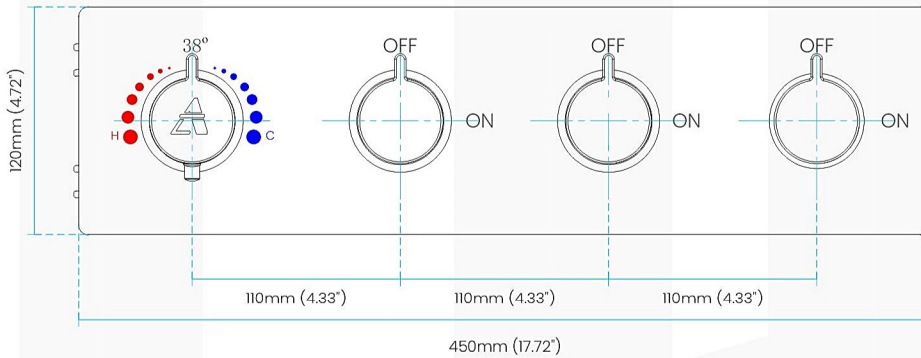

HUBBEBATH
AFFORDABLE LUXURY FOR YOUR BATHROOM

PIAZZA 17" WALL MOUNT SHOWER ARM (ASA17W)

All rights reserved. The authors retain all copyrights in any text, graphic images and photos in this book. No part of this publication may be reproduced or transmitted in any form or by any means, electronic or mechanical, including photocopying, recording, or any information storage and retrieval system, without permission in writing from the authors.

PIAZZA TUB FILLER (ASTF147)

Aqua Thermostatic Valve - Concealed Installation for 3 Outlets

PROTECTION COVER

TEMPORARILY SEAL CAPS

SIDE VIEW

SAME SURFACE AS RAW WALL WHEN SET IN.
CUT TO BE ON SAME SURFACE OF CERAMIC
EXTRA 25MM FOR CERAMIC.

FRONT VIEW

HOT WATER

COLD WATER

TOP VIEW