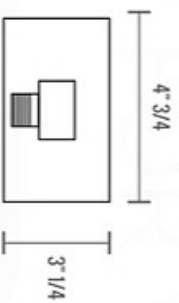

HUBBEBATH
AFFORDABLE LUXURY FOR YOUR BATHROOM

PIAZZA 17" WALL MOUNT SHOWER ARM (ASA17W)

All rights reserved. The authors retain all copyrights in any text, graphic images and photos in this book. No part of this publication may be reproduced or transmitted in any form or by any means, electronic or mechanical, including photocopying, recording, or any information storage and retrieval system, without permission in writing from the authors.