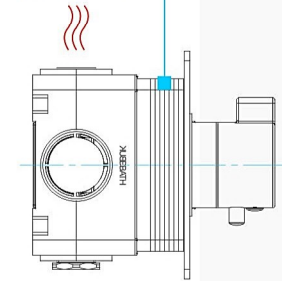

PIAZZA TUB FILLER (ASTF147)

Aqua Thermostatic Valve - Concealed Installation for 3 Outlets

PROTECTION COVER

TEMPORARILY SEAL CAPS

SIDE VIEW

SAME SURFACE AS RAW WALL WHEN SET IN.
CUT TO BE ON SAME SURFACE OF CERAMIC
EXTRA 25MM FOR CERAMIC.

FRONT VIEW

HOT WATER

COLD WATER

TOP VIEW