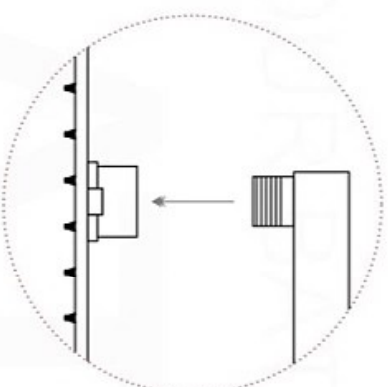

MUEBEBATH
AFFORDABLE LUXURY FOR YOUR BATHROOM

PIAZZA RAIN SHOWER HEAD (ARS200)

All rights reserved. The authors retain all copyrights in any text, graphic images and photos in this book. No part of this publication may be reproduced or transmitted in any form or by any means, electronic or mechanical, including photocopying, recording, or any information storage and retrieval system, without permission in writing from the authors.

HUBBEBATH
AFFORDABLE LUXURY FOR YOUR BATHROOM

PIAZZA 17" WALL MOUNT SHOWER ARM (ASA17W)

All rights reserved. The authors retain all copyrights in any text, graphic images and photos in this book. No part of this publication may be reproduced or transmitted in any form or by any means, electronic or mechanical, including photocopying, recording, or any information storage and retrieval system, without permission in writing from the authors.

PIAZZA TUB FILLER (ASTF147)

Aqua Thermostatic Valve - Concealed Installation for 3 Outlets

PROTECTION COVER

TEMPORARILY SEAL CAPS

SIDE VIEW

SAME SURFACE AS RAW WALL WHEN SET IN.
CUT TO BE ON SAME SURFACE OF CERAMIC
EXTRA 25MM FOR CERAMIC.