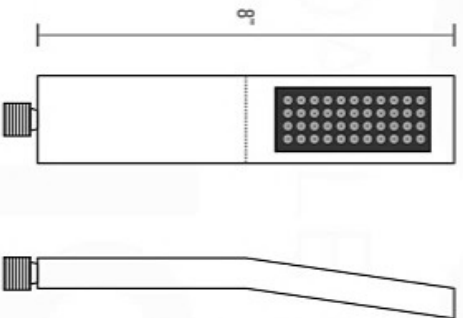

MUBE BATH
AFFORDABLE LUXURY FOR YOUR BATHROOM

PIAZZA HAND SHOWER SET (AHHS1423)

HAND HELD

PLATE

WATER OUTLET ADAPTOR

FLEXIBLE HOSE

All rights reserved. The authors retain all copyrights in any text, graphic images and photos in this book. No part of this publication may be reproduced or transmitted in any form or by any means, electronic or mechanical, including photocopying, recording, or any information storage and retrieval system, without permission in writing from the authors.

MUEBEBATH
AFFORDABLE LUXURY FOR YOUR BATHROOM

PIAZZA RAIN SHOWER HEAD (ARS200)

All rights reserved. The authors retain all copyrights in any text, graphic images and photos in this book. No part of this publication may be reproduced or transmitted in any form or by any means, electronic or mechanical, including photocopying, recording, or any information storage and retrieval system, without permission in writing from the authors.

HUBBEBATH
AFFORDABLE LUXURY FOR YOUR BATHROOM

PIAZZA 17" WALL MOUNT SHOWER ARM (ASA17W)

All rights reserved. The authors retain all copyrights in any text, graphic images and photos in this book. No part of this publication may be reproduced or transmitted in any form or by any means, electronic or mechanical, including photocopying, recording, or any information storage and retrieval system, without permission in writing from the authors.

PIAZZA TUB FILLER (ASTF147)

Aqua Thermostatic Valve - Concealed Installation for 3 Outlets

PROTECTION COVER

TEMPORARILY SEAL CAPS

SIDE VIEW

SAME SURFACE AS RAW WALL WHEN SET IN.
CUT TO BE ON SAME SURFACE OF CERAMIC
EXTRA 25MM FOR CERAMIC.