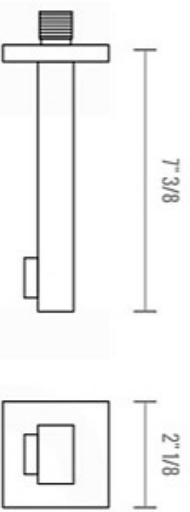

MUEBEBATH
AFFORDABLE LUXURY FOR YOUR BATHROOM

PIAZZA RAIN SHOWER HEAD (ARS200)

All rights reserved. The authors retain all copyrights in any text, graphic images and photos in this book. No part of this publication may be reproduced or transmitted in any form or by any means, electronic or mechanical, including photocopying, recording, or any information storage and retrieval system, without permission in writing from the authors.

HUBBEBATH
AFFORDABLE LUXURY FOR YOUR BATHROOM

PIAZZA 17" WALL MOUNT SHOWER ARM (ASA17W)

All rights reserved. The authors retain all copyrights in any text, graphic images and photos in this book. No part of this publication may be reproduced or transmitted in any form or by any means, electronic or mechanical, including photocopying, recording, or any information storage and retrieval system, without permission in writing from the authors.

PIAZZA TUB FILLER (ASTF147)

Aqua Thermostatic Valve - Concealed Installation for 3 Outlets

PROTECTION COVER

TEMPORARILY SEAL CAPS

SIDE VIEW

SAME SURFACE AS RAW WALL WHEN SET IN.
CUT TO BE ON SAME SURFACE OF CERAMIC
EXTRA 25MM FOR CERAMIC.