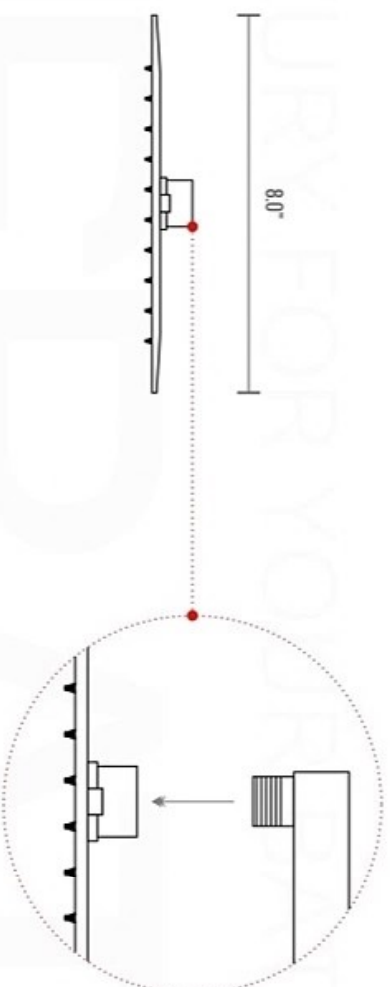

MUEBEBATH
AFFORDABLE LUXURY FOR YOUR BATHROOM

PIAZZA RAIN SHOWER HEAD (ARS200)

All rights reserved. The authors retain all copyrights in any text, graphic images and photos in this book. No part of this publication may be reproduced or transmitted in any form or by any means, electronic or mechanical, including photocopying, recording, or any information storage and retrieval system, without permission in writing from the authors.