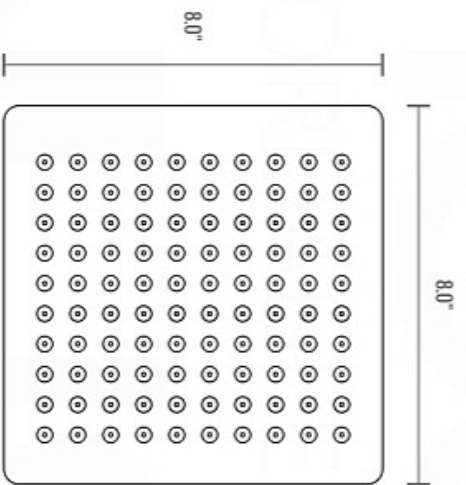

PIAZZA HAND SHOWER SET (AHHS1423)

HAND HELD

PLATE

WATER OUTLET ADAPTOR

FLEXIBLE HOSE

MUEBEBATH
AFFORDABLE LUXURY FOR YOUR BATHROOM

PIAZZA RAIN SHOWER HEAD (ARS200)

All rights reserved. The authors retain all copyrights in any text, graphic images and photos in this book. No part of this publication may be reproduced or transmitted in any form or by any means, electronic or mechanical, including photocopying, recording, or any information storage and retrieval system, without permission in writing from the authors.

PIAZZA 17" WALL MOUNT SHOWER ARM (ASA17W)

Aqua Thermostatic Valve - Concealed Installation for 2 Outlets

PROTECTION COVER

TEMPORARILY
SEAL CAPS

SIDE VIEW

SAME SURFACE AS RAW WALL WHEN SET IN.
CUT TO BE ON SAME SURFACE OF CERAMIC
EXTRA 25MM FOR CERAMIC.