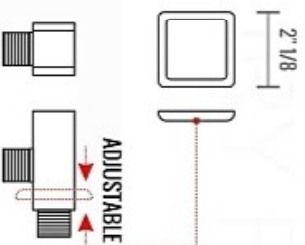

PIAZZA HAND SHOWER SET (AHHS1423)

HAND HELD

PLATE

WATER OUTLET ADAPTOR

FLEXIBLE HOSE

MUEBEBATH
AFFORDABLE LUXURY FOR YOUR BATHROOM

PIAZZA RAIN SHOWER HEAD (ARS200)

All rights reserved. The authors retain all copyrights in any text, graphic images and photos in this book. No part of this publication may be reproduced or transmitted in any form or by any means, electronic or mechanical, including photocopying, recording, or any information storage and retrieval system, without permission in writing from the authors.

PIAZZA 17" WALL MOUNT SHOWER ARM (ASA17W)

Aqua Thermostatic Valve - Concealed Installation for 2 Outlets

PROTECTION COVER

TEMPORARILY
SEAL CAPS

SIDE VIEW

SAME SURFACE AS RAW WALL WHEN SET IN.
CUT TO BE ON SAME SURFACE OF CERAMIC
EXTRA 25MM FOR CERAMIC.

FRONT VIEW

HOT WATER

COLD WATER

TOP VIEW