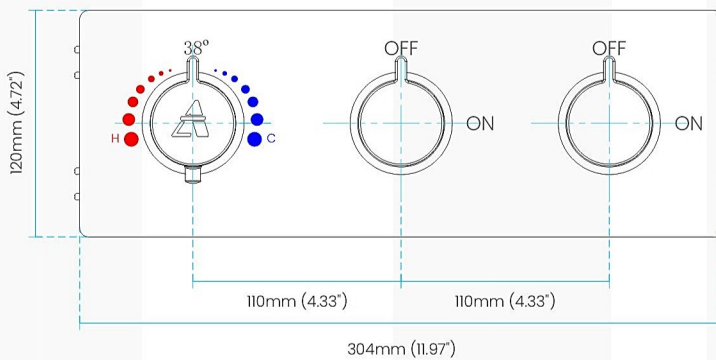

PIAZZA 17" WALL MOUNT SHOWER ARM (ASA17W)

Aqua Thermostatic Valve - Concealed Installation for 2 Outlets

PROTECTION COVER

TEMPORARILY
SEAL CAPS

SIDE VIEW

SAME SURFACE AS RAW WALL WHEN SET IN.
CUT TO BE ON SAME SURFACE OF CERAMIC
EXTRA 25MM FOR CERAMIC.

FRONT VIEW

HOT WATER

COLD WATER

TOP VIEW