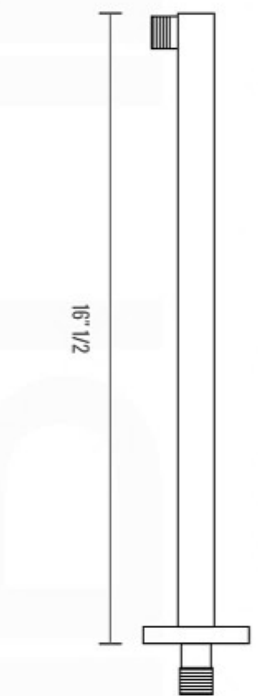

PIAZZA HAND SHOWER SET (AHHS1423)

HAND HELD

PLATE

WATER OUTLET ADAPTOR

FLEXIBLE HOSE

MUEBEBATH
AFFORDABLE LUXURY FOR YOUR BATHROOM

PIAZZA RAIN SHOWER HEAD (ARS200)

All rights reserved. The authors retain all copyrights in any text, graphic images and photos in this book. No part of this publication may be reproduced or transmitted in any form or by any means, electronic or mechanical, including photocopying, recording, or any information storage and retrieval system, without permission in writing from the authors.

PIAZZA 17" WALL MOUNT SHOWER ARM (ASA17W)

Aqua Thermostatic Valve - Concealed Installation for 2 Outlets

PROTECTION COVER

TEMPORARILY
SEAL CAPS

SIDE VIEW

SAME SURFACE AS RAW WALL WHEN SET IN.
CUT TO BE ON SAME SURFACE OF CERAMIC
EXTRA 25MM FOR CERAMIC.

FRONT VIEW

HOT WATER

COLD WATER

TOP VIEW