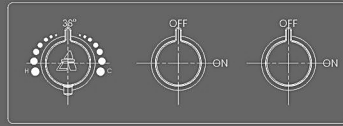

PIAZZA HAND SHOWER SET (AHHS1423)

HAND HELD

PLATE

WATER OUTLET ADAPTOR

FLEXIBLE HOSE

MUEBEBATH
AFFORDABLE LUXURY FOR YOUR BATHROOM

PIAZZA RAIN SHOWER HEAD (ARS200)

All rights reserved. The authors retain all copyrights in any text, graphic images and photos in this book. No part of this publication may be reproduced or transmitted in any form or by any means, electronic or mechanical, including photocopying, recording, or any information storage and retrieval system, without permission in writing from the authors.

PIAZZA 17" WALL MOUNT SHOWER ARM (ASA17W)

Aqua Thermostatic Valve - Concealed Installation for 2 Outlets

PROTECTION COVER

TEMPORARILY
SEAL CAPS

SIDE VIEW

SAME SURFACE AS RAW WALL WHEN SET IN.
CUT TO BE ON SAME SURFACE OF CERAMIC
EXTRA 25MM FOR CERAMIC.