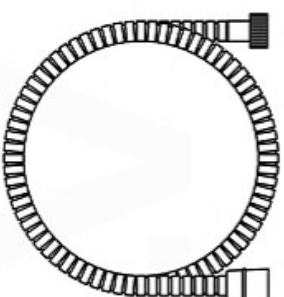

PIAZZA HAND SHOWER SET (AHHS1423)

HAND HELD

PLATE

WATER OUTLET ADAPTOR

FLEXIBLE HOSE

MUEBEBATH
AFFORDABLE LUXURY FOR YOUR BATHROOM

PIAZZA RAIN SHOWER HEAD (ARS200)

All rights reserved. The authors retain all copyrights in any text, graphic images and photos in this book. No part of this publication may be reproduced or transmitted in any form or by any means, electronic or mechanical, including photocopying, recording, or any information storage and retrieval system, without permission in writing from the authors.

PIAZZA 17" WALL MOUNT SHOWER ARM (ASA17W)

Aqua Thermostatic Valve - Concealed Installation for 2 Outlets

PROTECTION COVER

TEMPORARILY
SEAL CAPS

SIDE VIEW

SAME SURFACE AS RAW WALL WHEN SET IN.
CUT TO BE ON SAME SURFACE OF CERAMIC
EXTRA 25MM FOR CERAMIC.

FRONT VIEW

HOT WATER

COLD WATER

TOP VIEW