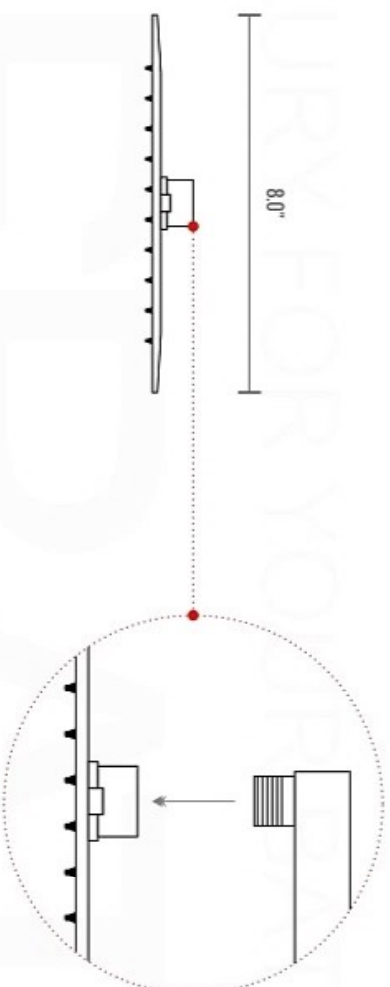

PIAZZA HAND SHOWER SET (AHHS1423)

HAND HELD

PLATE

WATER OUTLET ADAPTOR

FLEXIBLE HOSE

MUEBEBATH
AFFORDABLE LUXURY FOR YOUR BATHROOM

PIAZZA RAIN SHOWER HEAD (ARS200)

All rights reserved. The authors retain all copyrights in any text, graphic images and photos in this book. No part of this publication may be reproduced or transmitted in any form or by any means, electronic or mechanical, including photocopying, recording, or any information storage and retrieval system, without permission in writing from the authors.

PIAZZA 17" WALL MOUNT SHOWER ARM (ASA17W)

Aqua Thermostatic Valve - Concealed Installation for 2 Outlets

PROTECTION COVER

TEMPORARILY
SEAL CAPS

SIDE VIEW

SAME SURFACE AS RAW WALL WHEN SET IN.
CUT TO BE ON SAME SURFACE OF CERAMIC
EXTRA 25MM FOR CERAMIC.

FRONT VIEW

HOT WATER

COLD WATER

TOP VIEW