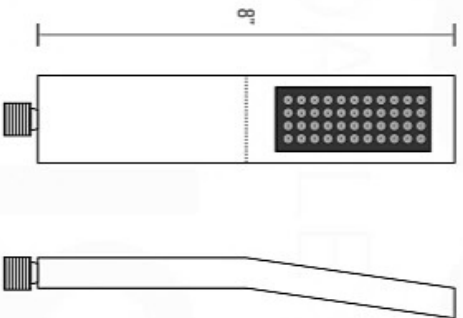

PIAZZA HAND SHOWER SET (AHHS1423)

HAND HELD

PLATE

WATER OUTLET ADAPTOR

FLEXIBLE HOSE

MUEBEBATH
AFFORDABLE LUXURY FOR YOUR BATHROOM

PIAZZA RAIN SHOWER HEAD (ARS200)

All rights reserved. The authors retain all copyrights in any text, graphic images and photos in this book. No part of this publication may be reproduced or transmitted in any form or by any means, electronic or mechanical, including photocopying, recording, or any information storage and retrieval system, without permission in writing from the authors.

PIAZZA 17" WALL MOUNT SHOWER ARM (ASA17W)

Aqua Thermostatic Valve - Concealed Installation for 2 Outlets

PROTECTION COVER

TEMPORARILY
SEAL CAPS

SIDE VIEW

SAME SURFACE AS RAW WALL WHEN SET IN.
CUT TO BE ON SAME SURFACE OF CERAMIC
EXTRA 25MM FOR CERAMIC.

FRONT VIEW

HOT WATER

COLD WATER

TOP VIEW