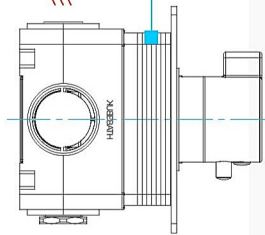

PIAZZA 17" WALL MOUNT SHOWER ARM (ASA17W)

Aqua Thermostatic Valve - Concealed Installation for 2 Outlets

PROTECTION COVER

TEMPORARILY
SEAL CAPS

SIDE VIEW

SAME SURFACE AS RAW WALL WHEN SET IN.
CUT TO BE ON SAME SURFACE OF CERAMIC
EXTRA 25MM FOR CERAMIC.

FRONT VIEW

HOT WATER

COLD WATER

TOP VIEW