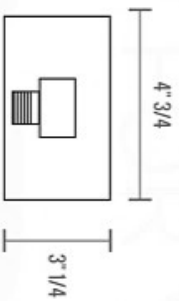

PIAZZA HAND SHOWER SET (AHHS1423)

HAND HELD

PLATE

WATER OUTLET ADAPTOR

FLEXIBLE HOSE

MUEBEBATH
AFFORDABLE LUXURY FOR YOUR BATHROOM

PIAZZA RAIN SHOWER HEAD (ARS200)

All rights reserved. The authors retain all copyrights in any text, graphic images and photos in this book. No part of this publication may be reproduced or transmitted in any form or by any means, electronic or mechanical, including photocopying, recording, or any information storage and retrieval system, without permission in writing from the authors.

PIAZZA 17" WALL MOUNT SHOWER ARM (ASA17W)

Aqua Thermostatic Valve - Concealed Installation for 2 Outlets

PROTECTION COVER

TEMPORARILY
SEAL CAPS

SIDE VIEW

SAME SURFACE AS RAW WALL WHEN SET IN.
CUT TO BE ON SAME SURFACE OF CERAMIC
EXTRA 25MM FOR CERAMIC.