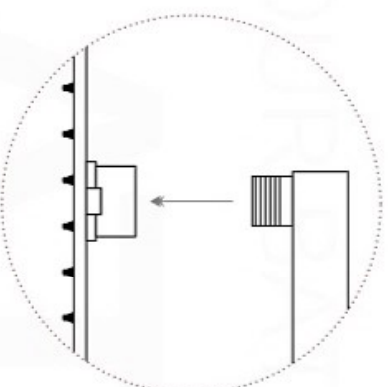

PIAZZA HAND SHOWER SET (AHHS1423)

HAND HELD

PLATE

WATER OUTLET ADAPTOR

FLEXIBLE HOSE

MUEBEBATH
AFFORDABLE LUXURY FOR YOUR BATHROOM

PIAZZA RAIN SHOWER HEAD (ARS200)

All rights reserved. The authors retain all copyrights in any text, graphic images and photos in this book. No part of this publication may be reproduced or transmitted in any form or by any means, electronic or mechanical, including photocopying, recording, or any information storage and retrieval system, without permission in writing from the authors.

PIAZZA 17" WALL MOUNT SHOWER ARM (ASA17W)

Aqua Thermostatic Valve - Concealed Installation for 2 Outlets

PROTECTION COVER

TEMPORARILY
SEAL CAPS

SIDE VIEW

SAME SURFACE AS RAW WALL WHEN SET IN.
CUT TO BE ON SAME SURFACE OF CERAMIC
EXTRA 25MM FOR CERAMIC.

FRONT VIEW

HOT WATER

COLD WATER

TOP VIEW