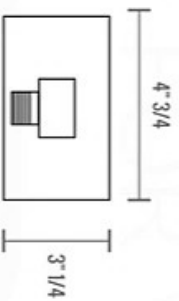

MUEBEBATH
AFFORDABLE LUXURY FOR YOUR BATHROOM

PIAZZA RAIN SHOWER HEAD (ARS200)

All rights reserved. The authors retain all copyrights in any text, graphic images and photos in this book. No part of this publication may be reproduced or transmitted in any form or by any means, electronic or mechanical, including photocopying, recording, or any information storage and retrieval system, without permission in writing from the authors.

HUBBEBATH
AFFORDABLE LUXURY FOR YOUR BATHROOM

PIAZZA 17" WALL MOUNT SHOWER ARM (ASA17W)

All rights reserved. The authors retain all copyrights in any text, graphic images and photos in this book. No part of this publication may be reproduced or transmitted in any form or by any means, electronic or mechanical, including photocopying, recording, or any information storage and retrieval system, without permission in writing from the authors.