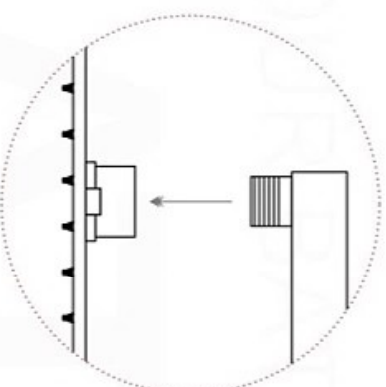

MUEBEBATH
AFFORDABLE LUXURY FOR YOUR BATHROOM

PIAZZA RAIN SHOWER HEAD (ARS200)

All rights reserved. The authors retain all copyrights in any text, graphic images and photos in this book. No part of this publication may be reproduced or transmitted in any form or by any means, electronic or mechanical, including photocopying, recording, or any information storage and retrieval system, without permission in writing from the authors.

HUBBEBATH
AFFORDABLE LUXURY FOR YOUR BATHROOM

PIAZZA 17" WALL MOUNT SHOWER ARM (ASA17W)

All rights reserved. The authors retain all copyrights in any text, graphic images and photos in this book. No part of this publication may be reproduced or transmitted in any form or by any means, electronic or mechanical, including photocopying, recording, or any information storage and retrieval system, without permission in writing from the authors.

Aqua Thermostatic Valve - Concealed Installation for 3 Outlets

PROTECTION COVER

TEMPORARILY
SEAL CAPS

SIDE VIEW

SAME SURFACE AS RAW WALL WHEN SET IN.
CUT TO BE ON SAME SURFACE OF CERAMIC
EXTRA 25MM FOR CERAMIC.