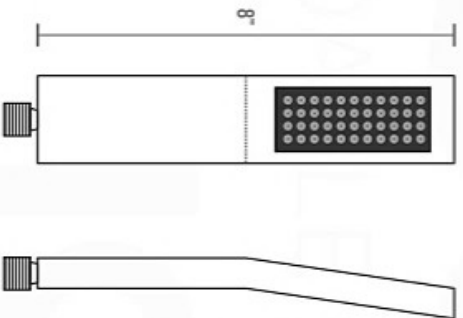

MUBE BATH
AFFORDABLE LUXURY FOR YOUR BATHROOM

PIAZZA HAND SHOWER SET (AHHS1423)

HAND HELD