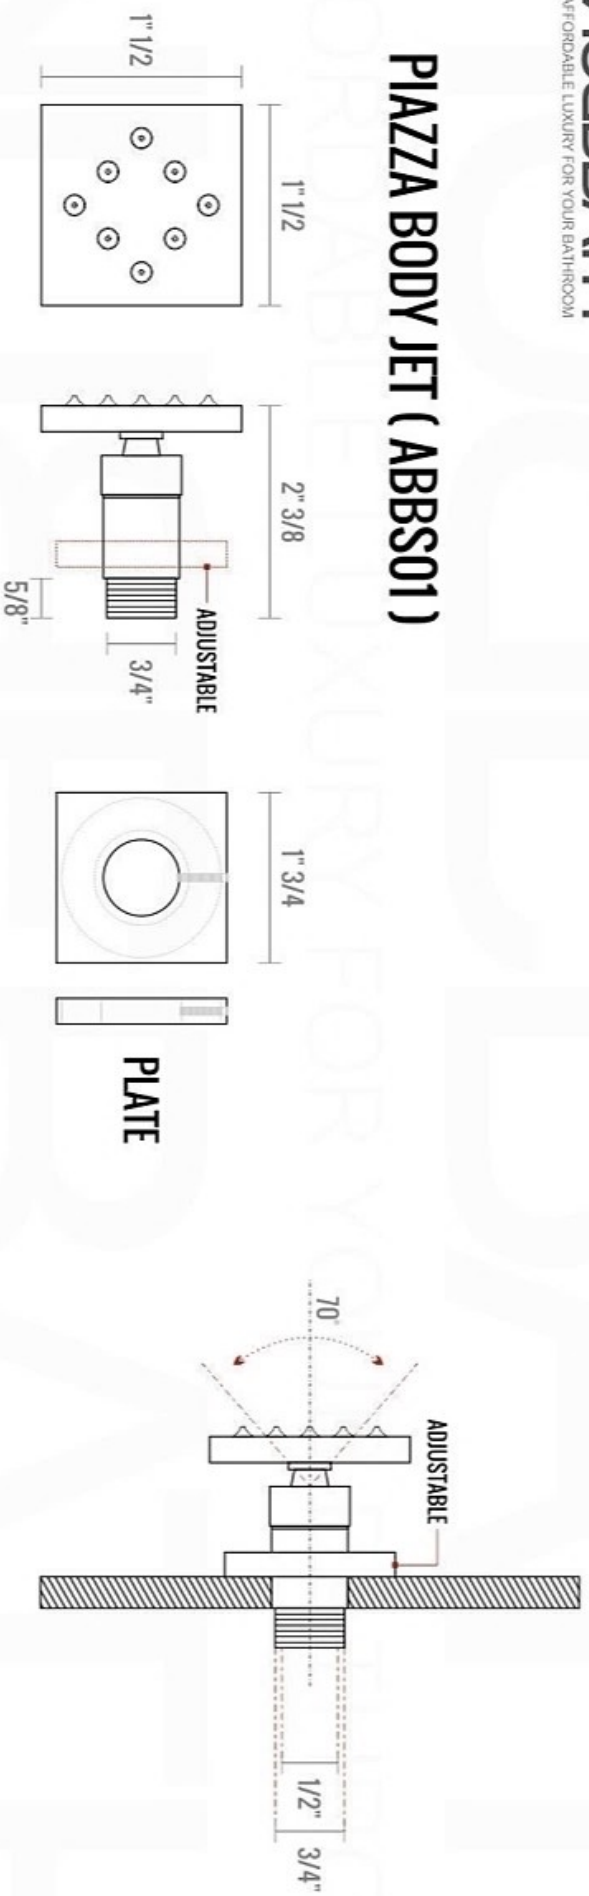

PIAZZA BODY JET (ABB501)

All rights reserved. The authors retain all copyrights in any text, graphic images and photos in this book. No part of this publication may be reproduced or transmitted in any form or by any means, electronic or mechanical, including photocopying, recording, or any information storage and retrieval system, without permission in writing from the authors.