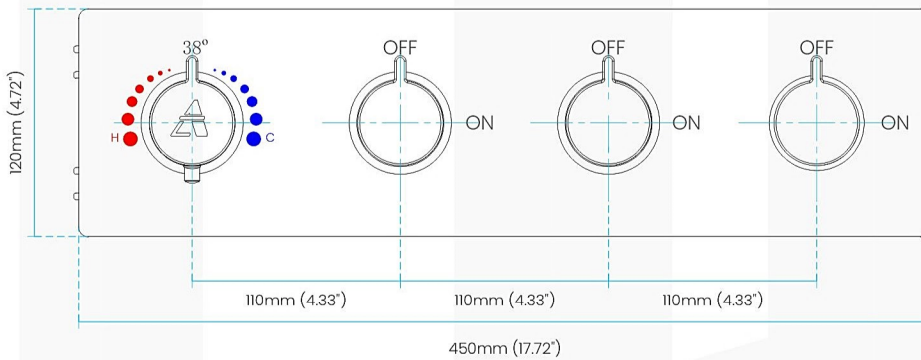

HUBBEBATH
AFFORDABLE LUXURY FOR YOUR BATHROOM

PIAZZA 17" WALL MOUNT SHOWER ARM (ASA17W)

All rights reserved. The authors retain all copyrights in any text, graphic images and photos in this book. No part of this publication may be reproduced or transmitted in any form or by any means, electronic or mechanical, including photocopying, recording, or any information storage and retrieval system, without permission in writing from the authors.

Aqua Thermostatic Valve - Concealed Installation for 3 Outlets

PROTECTION COVER

TEMPORARILY
SEAL CAPS

SIDE VIEW

SAME SURFACE AS RAW WALL WHEN SET IN.
CUT TO BE ON SAME SURFACE OF CERAMIC
EXTRA 25MM FOR CERAMIC.

FRONT VIEW

HOT WATER

COLD WATER

TOP VIEW