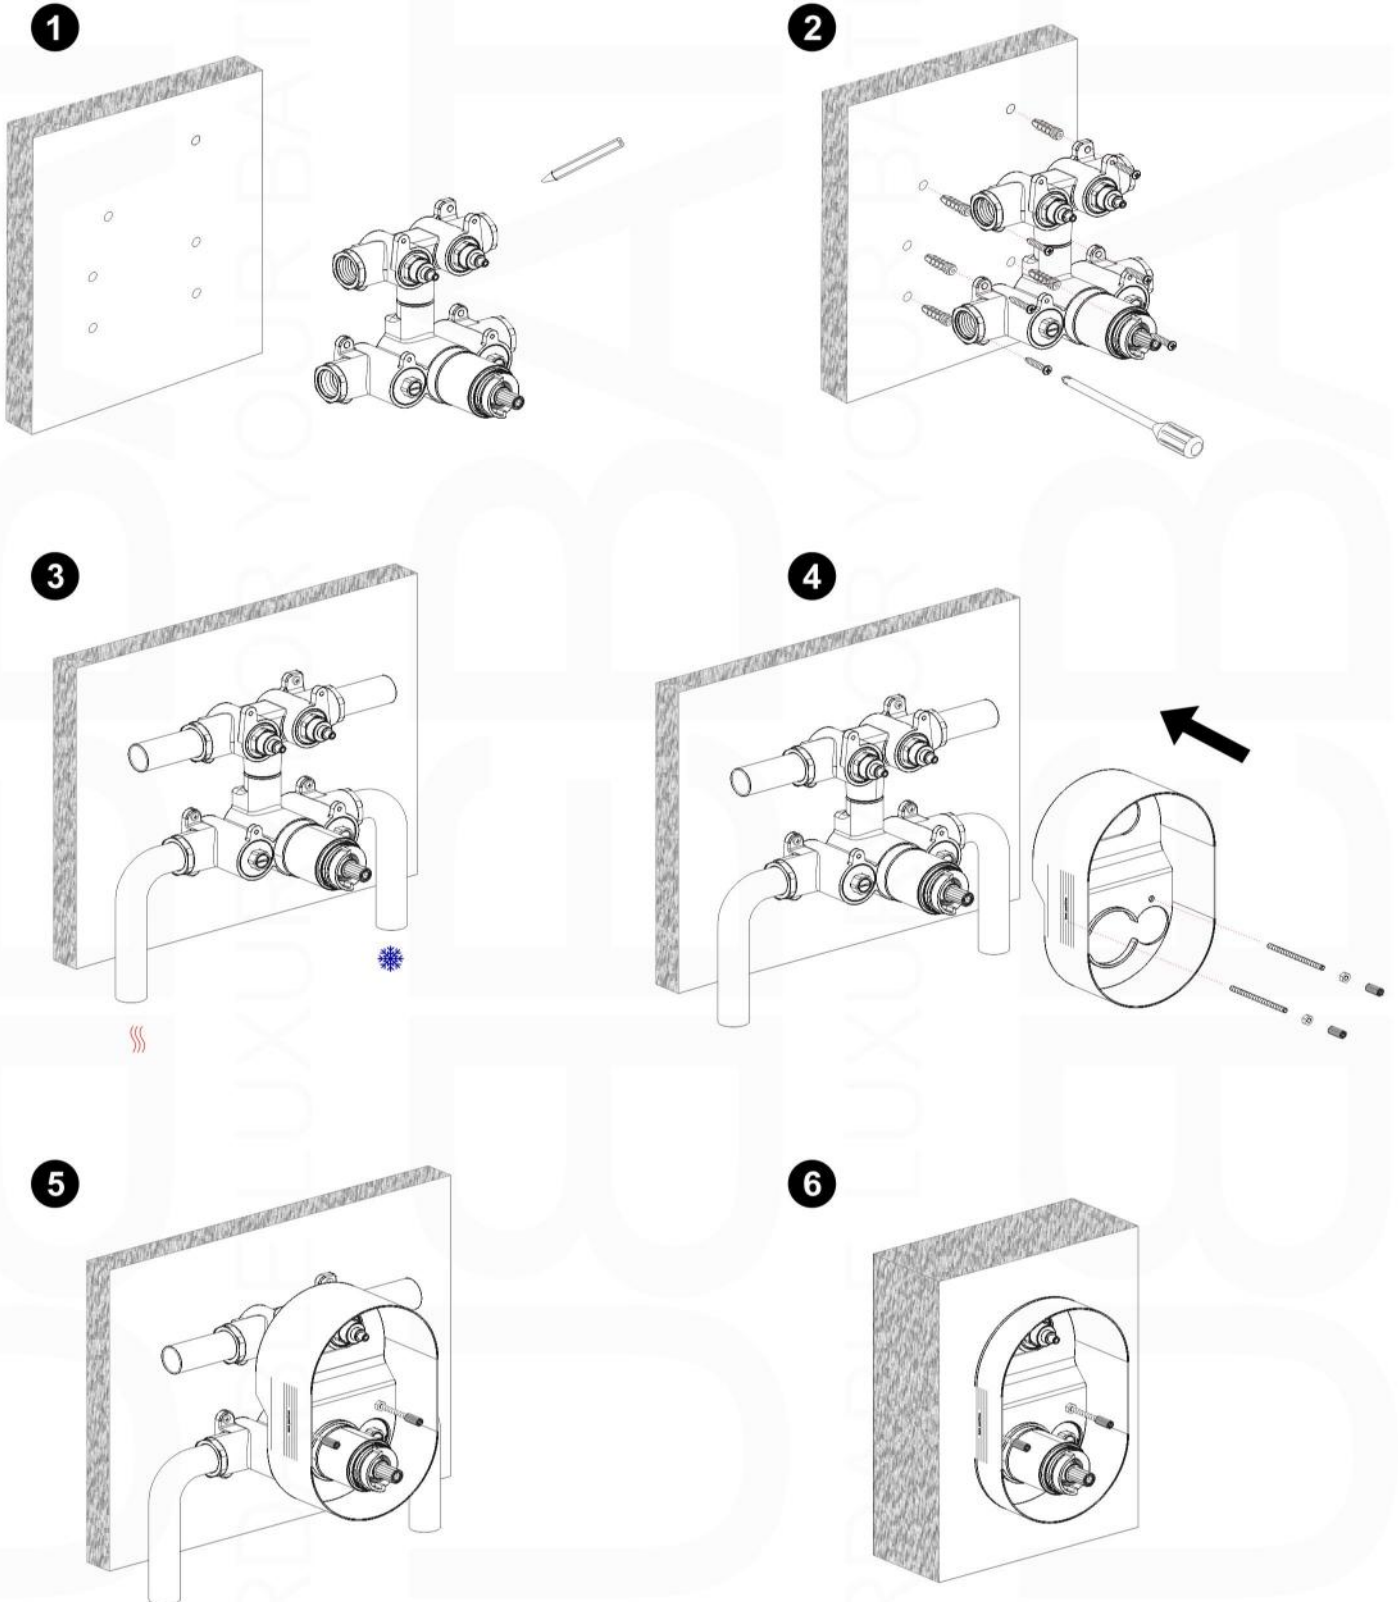

PIAZZA THERMOSTATIC 2 WAY VALVE (TV2V)

FRONT VIEW

LEFT VIEW

PIAZZA THERMOSTATIC 2 WAY VALVE (TV2V)

Installation

7

8

9

PIAZZA 17" WALL MOUNT SHOWER ARM (ASA17W)

All rights reserved. The authors retain all copyrights in any text, graphic images and photos in this book. No part of this publication may be reproduced or transmitted in any form or by any means, electronic or mechanical, including photocopying, recording, or any information storage and retrieval system, without permission in writing from the authors.