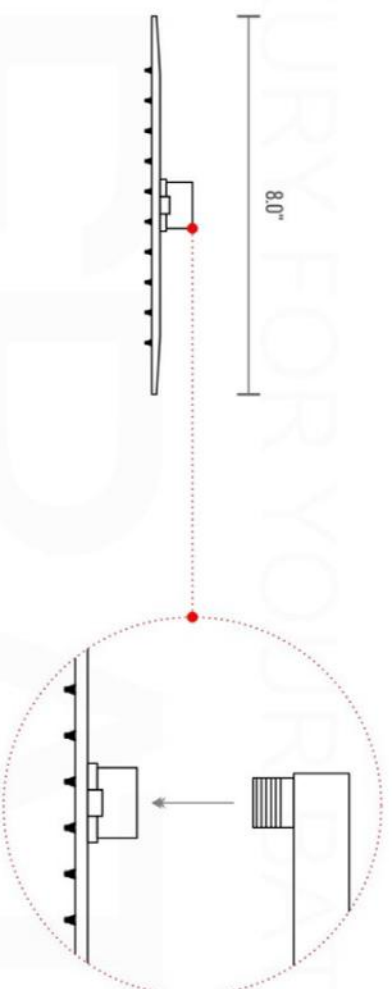

MUEBEBATH
AFFORDABLE LUXURY FOR YOUR BATHROOM

PIAZZA RAIN SHOWER HEAD (ARS200)

All rights reserved. The authors retain all copyrights in any text, graphic images and photos in this book. No part of this publication may be reproduced or transmitted in any form or by any means, electronic or mechanical, including photocopying, recording, or any information storage and retrieval system, without permission in writing from the authors.