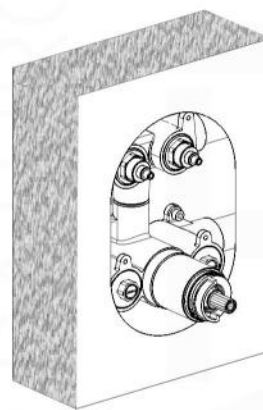

PIAZZA THERMOSTATIC 2 WAY VALVE (TV2V)

FRONT VIEW

LEFT VIEW

PIAZZA THERMOSTATIC 2 WAY VALVE (TV2V)

Installation

7

8

9

PIAZZA 17" WALL MOUNT SHOWER ARM (ASA17W)

All rights reserved. The authors retain all copyrights in any text, graphic images and photos in this book. No part of this publication may be reproduced or transmitted in any form or by any means, electronic or mechanical, including photocopying, recording, or any information storage and retrieval system, without permission in writing from the authors.