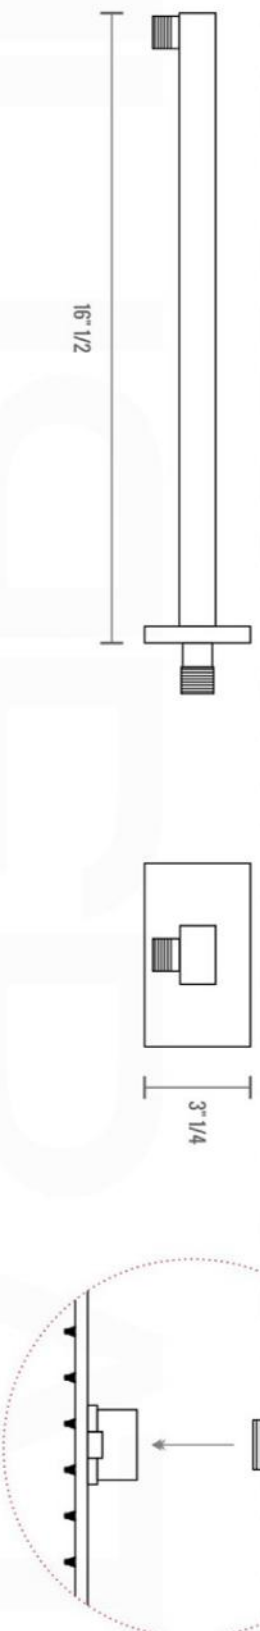

PIAZZA THERMOSTATIC 2 WAY VALVE (TV2V)

FRONT VIEW

LEFT VIEW

PIAZZA THERMOSTATIC 2 WAY VALVE (TV2V)

Installation

7

8

9

10

11

12

13

14

15

16

17

PIAZZA RAIN SHOWER HEAD (ARS200)

All rights reserved. The authors retain all copyrights in any text, graphic images and photos in this book. No part of this publication may be reproduced or transmitted in any form or by any means, electronic or mechanical, including photocopying, recording, or any information storage and retrieval system, without permission in writing from the authors.

PIAZZA 17" WALL MOUNT SHOWER ARM (ASA17W)

All rights reserved. The authors retain all copyrights in any text, graphic images and photos in this book. No part of this publication may be reproduced or transmitted in any form or by any means, electronic or mechanical, including photocopying, recording, or any information storage and retrieval system, without permission in writing from the authors.