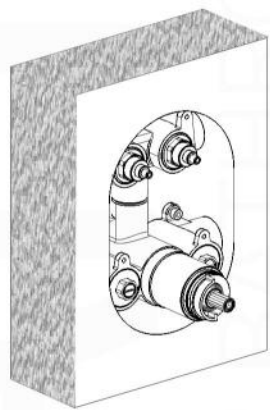

PIAZZA THERMOSTATIC 2 WAY VALVE (TV2V)

FRONT VIEW

LEFT VIEW

PIAZZA THERMOSTATIC 2 WAY VALVE (TV2V)

Installation

7

8

9

PIAZZA 17" WALL MOUNT SHOWER ARM (ASA17W)

All rights reserved. The authors retain all copyrights in any text, graphic images and photos in this book. No part of this publication may be reproduced or transmitted in any form or by any means, electronic or mechanical, including photocopying, recording, or any information storage and retrieval system, without permission in writing from the authors.