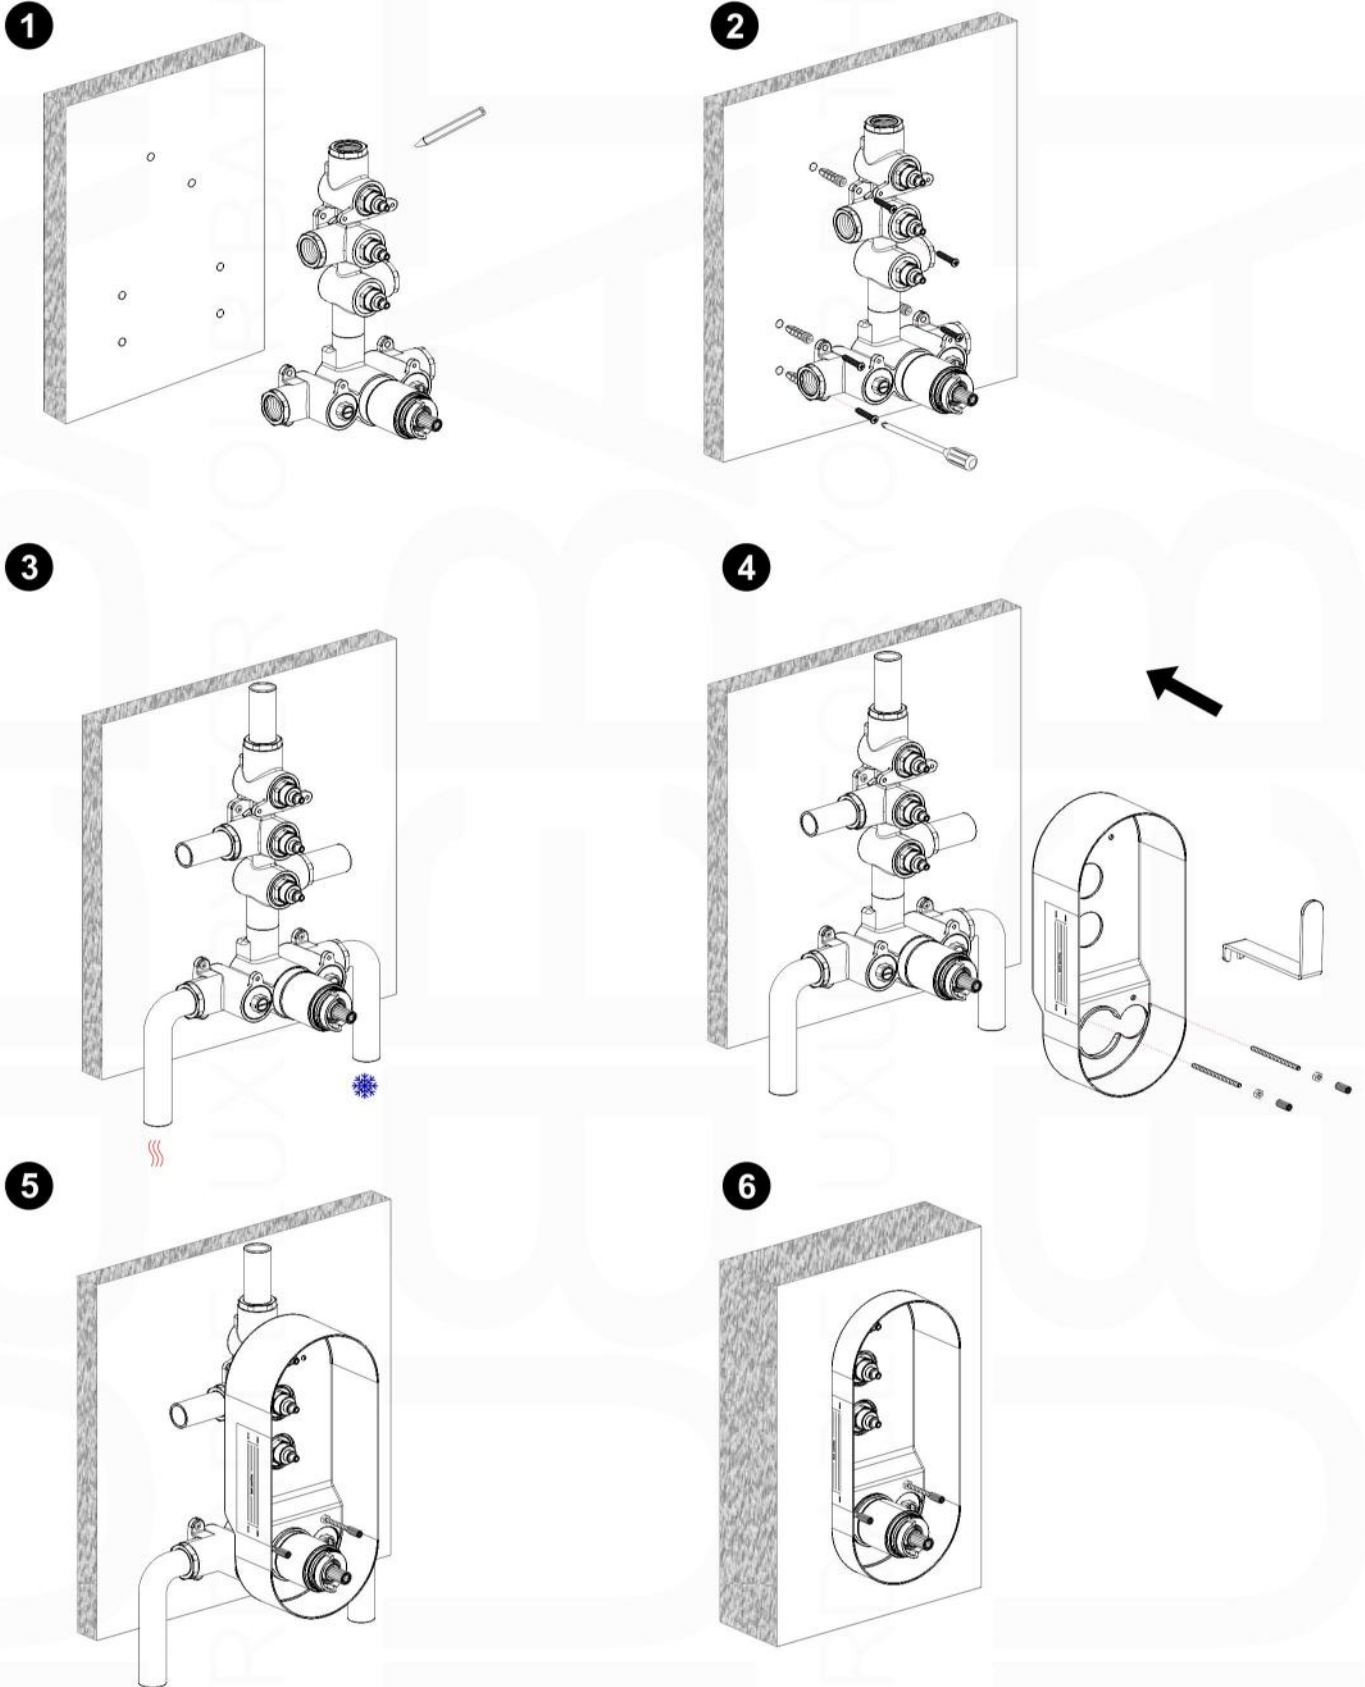

PIAZZA THERMOSTATIC 3 WAY VALVE (TV3V)

FRONT VIEW

LEFT VIEW

PIAZZA THERMOSTATIC 3 WAY VALVE (TV3V)

Installation

7

8

9

PIAZZA 17" WALL MOUNT SHOWER ARM (ASA17W)

All rights reserved. The authors retain all copyrights in any text, graphic images and photos in this book. No part of this publication may be reproduced or transmitted in any form or by any means, electronic or mechanical, including photocopying, recording, or any information storage and retrieval system, without permission in writing from the authors.