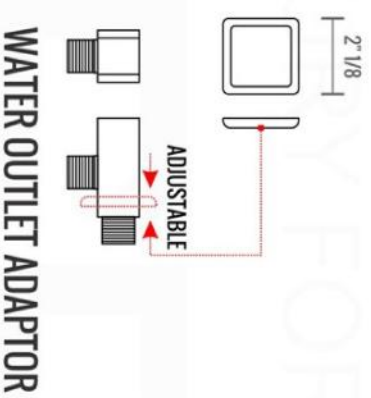

MUBEETH
AFFORDABLE LUXURY FOR YOUR BATHROOM

PIAZZA HAND SHOWER SET (AHHS1423)

HAND HELD

PLATE

FLEXIBLE HOSE

All rights reserved. The authors retain all copyrights in any text, graphic images and photos in this book. No part of this publication may be reproduced or transmitted in any form or by any means, electronic or mechanical, including photocopying, recording, or any information storage and retrieval system, without permission in writing from the authors.