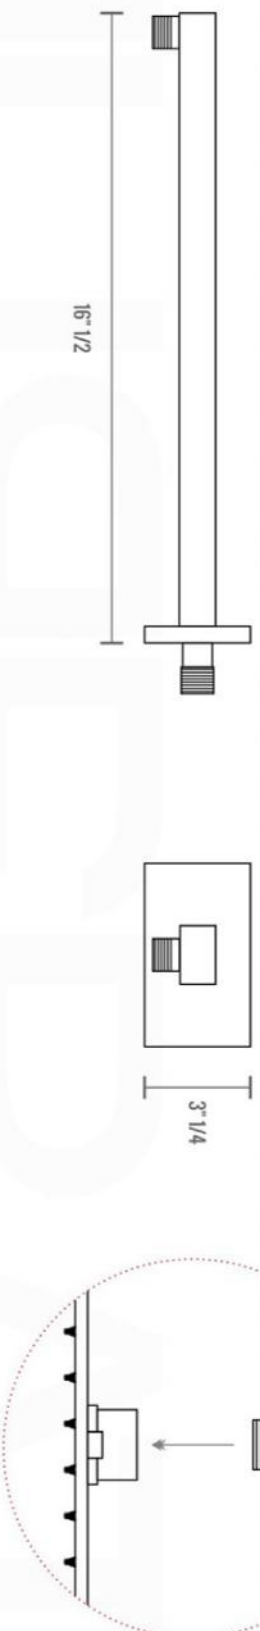

PIAZZA THERMOSTATIC 3 WAY VALVE (TV3V)

FRONT VIEW

LEFT VIEW

PIAZZA THERMOSTATIC 3 WAY VALVE (TV3V)

Installation

7

8

9

10

11

12

13

14

15

16

17

18

19

20

21

22

23

MUBEETH
AFFORDABLE LUXURY FOR YOUR BATHROOM

PIAZZA HAND SHOWER SET (AHHS1423)

PIAZZA 17" WALL MOUNT SHOWER ARM (ASA17W)

All rights reserved. The authors retain all copyrights in any text, graphic images and photos in this book. No part of this publication may be reproduced or transmitted in any form or by any means, electronic or mechanical, including photocopying, recording, or any information storage and retrieval system, without permission in writing from the authors.