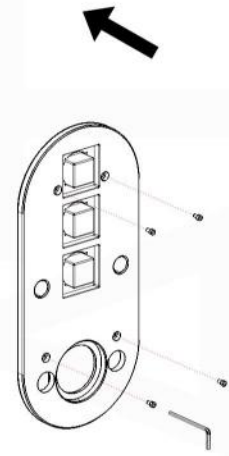

PIAZZA THERMOSTATIC 3 WAY VALVE (TV3V)

FRONT VIEW

LEFT VIEW

PIAZZA THERMOSTATIC 3 WAY VALVE (TV3V)

Installation

7

8

9

10

11

12

13

14

15

16

17

18

19

20

21

22

23

MUBEETH
AFFORDABLE LUXURY FOR YOUR BATHROOM

PIAZZA HAND SHOWER SET (AHHS1423)

PIAZZA 17" WALL MOUNT SHOWER ARM (ASA17W)

All rights reserved. The authors retain all copyrights in any text, graphic images and photos in this book. No part of this publication may be reproduced or transmitted in any form or by any means, electronic or mechanical, including photocopying, recording, or any information storage and retrieval system, without permission in writing from the authors.