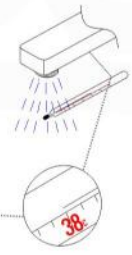

PIAZZA THERMOSTATIC 3 WAY VALVE (TV3V)

FRONT VIEW

LEFT VIEW

PIAZZA THERMOSTATIC 3 WAY VALVE (TV3V)

Installation

7

8

9

18

19

20

21

22

23

MUBEETH
AFFORDABLE LUXURY FOR YOUR BATHROOM

PIAZZA HAND SHOWER SET (AHHS1423)

HAND HELD

PLATE

FLEXIBLE HOSE

All rights reserved. The authors retain all copyrights in any text, graphic images and photos in this book. No part of this publication may be reproduced or transmitted in any form or by any means, electronic or mechanical, including photocopying, recording, or any information storage and retrieval system, without permission in writing from the authors.