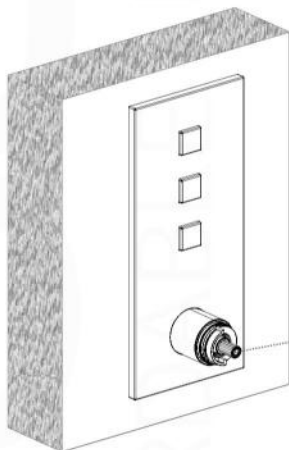

18

19

20

21

22

23

1

MUJEBATH
AFFORDABLE LUXURY FOR YOUR BATHROOM

DUO Brass Shower Set w/Square Rain Shower and Waterfall (ASCW876)

All rights reserved. The authors retain all copyrights in any text, graphic images and photos in this book. No part of this publication may be reproduced or transmitted in any form or by any means, electronic or mechanical, including photocopying, recording, or any information storage and retrieval system, without permission in writing from the authors.