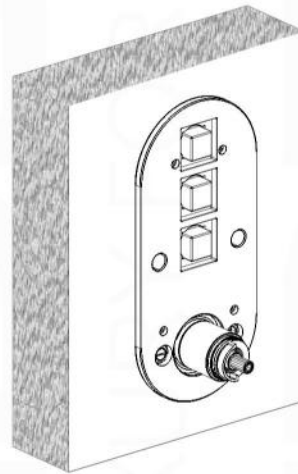

18

19

20

21

22

23

1

MUJEBATH
AFFORDABLE LUXURY FOR YOUR BATHROOM

DUO Brass Shower Set w/Square Rain Shower and Waterfall (ASCW876)

All rights reserved. The authors retain all copyrights in any text, graphic images and photos in this book. No part of this publication may be reproduced or transmitted in any form or by any means, electronic or mechanical, including photocopying, recording, or any information storage and retrieval system, without permission in writing from the authors.