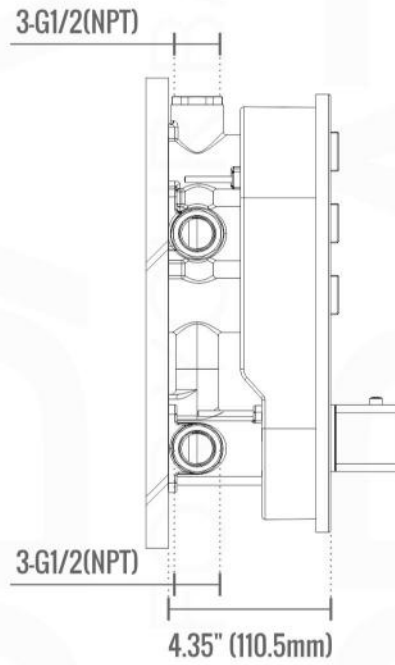

PIAZZA THERMOSTATIC 3 WAY VALVE (TV3V)

FRONT VIEW

LEFT VIEW

PIAZZA THERMOSTATIC 3 WAY VALVE (TV3V)

Installation

7

8

9