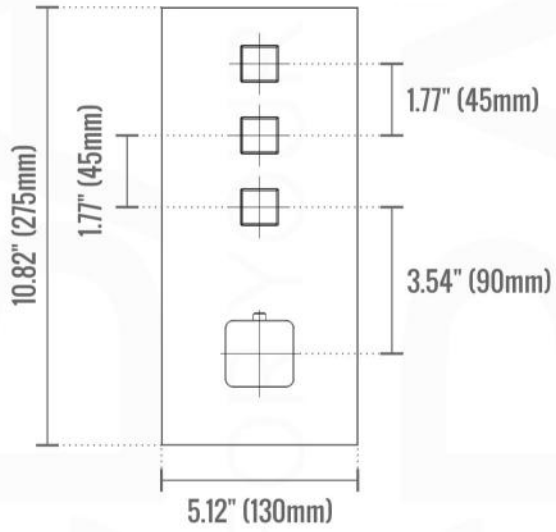

PIAZZA THERMOSTATIC 3 WAY VALVE (TV3V)

FRONT VIEW

LEFT VIEW

PIAZZA THERMOSTATIC 3 WAY VALVE (TV3V)

Installation

7

8

9