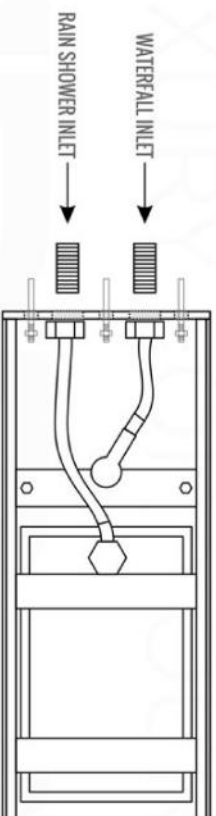

PIAZZA THERMOSTATIC 3 WAY VALVE (TV3V)

FRONT VIEW

LEFT VIEW

PIAZZA THERMOSTATIC 3 WAY VALVE (TV3V)

Installation

7

8

9

10

11

12

13

14

15

16

17

18

19

20

21

22

23

1

MUJEBATH
AFFORDABLE LUXURY FOR YOUR BATHROOM

DUO Brass Shower Set w/Square Rain Shower and Waterfall (ASCW876)

All rights reserved. The authors retain all copyrights in any text, graphic images and photos in this book. No part of this publication may be reproduced or transmitted in any form or by any means, electronic or mechanical, including photocopying, recording, or any information storage and retrieval system, without permission in writing from the authors.