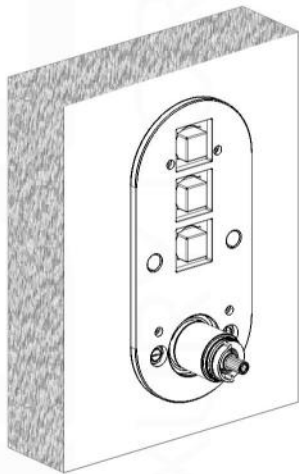

18

19

20

21

22

23

1

MUJEBATH
AFFORDABLE LUXURY FOR YOUR BATHROOM

DUO Brass Shower Set w/Square Rain Shower and Waterfall (ASCW876)

All rights reserved. The authors retain all copyrights in any text, graphic images and photos in this book. No part of this publication may be reproduced or transmitted in any form or by any means, electronic or mechanical, including photocopying, recording, or any information storage and retrieval system, without permission in writing from the authors.