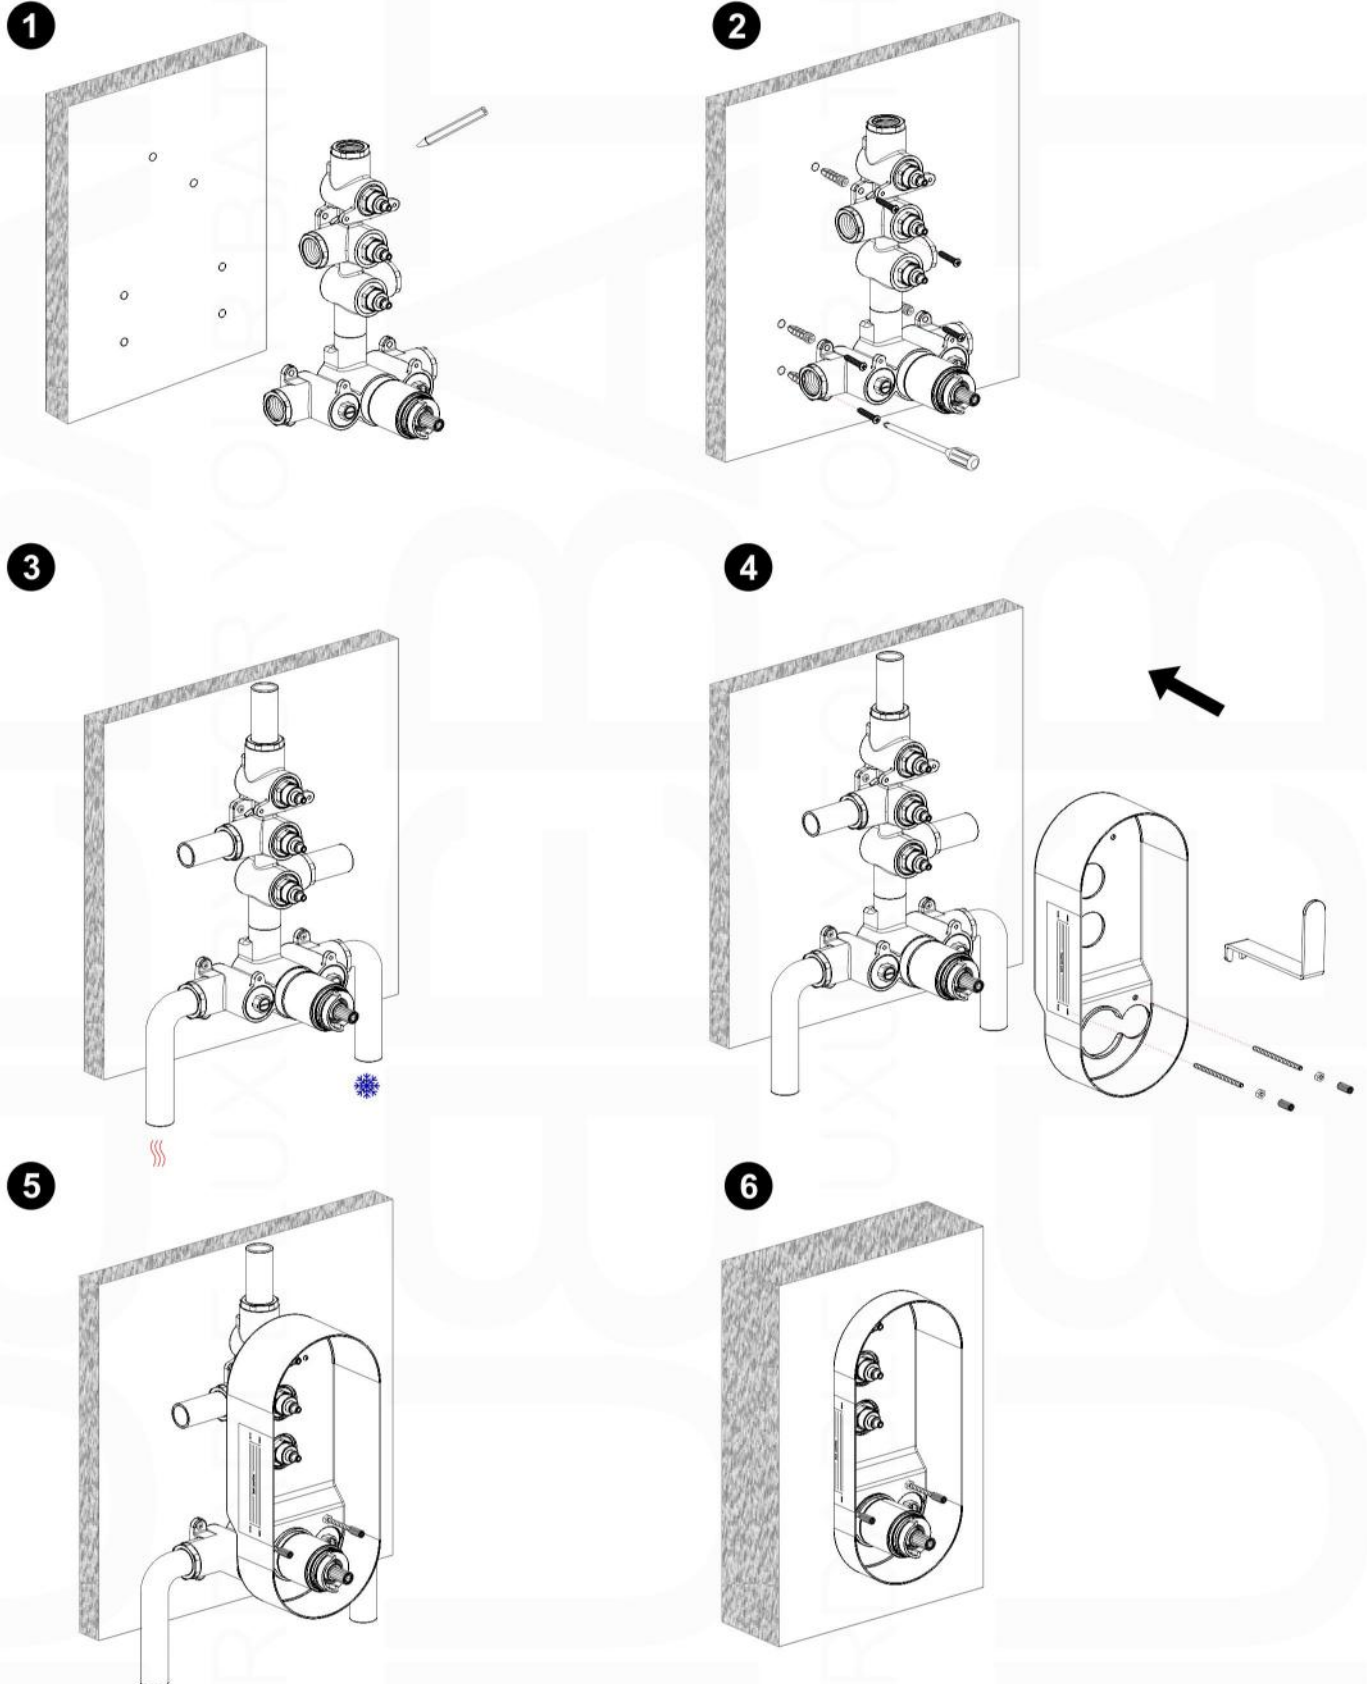

PIAZZA THERMOSTATIC 3 WAY VALVE (TV3V)

FRONT VIEW

LEFT VIEW

PIAZZA THERMOSTATIC 3 WAY VALVE (TV3V)

Installation

7

8

9